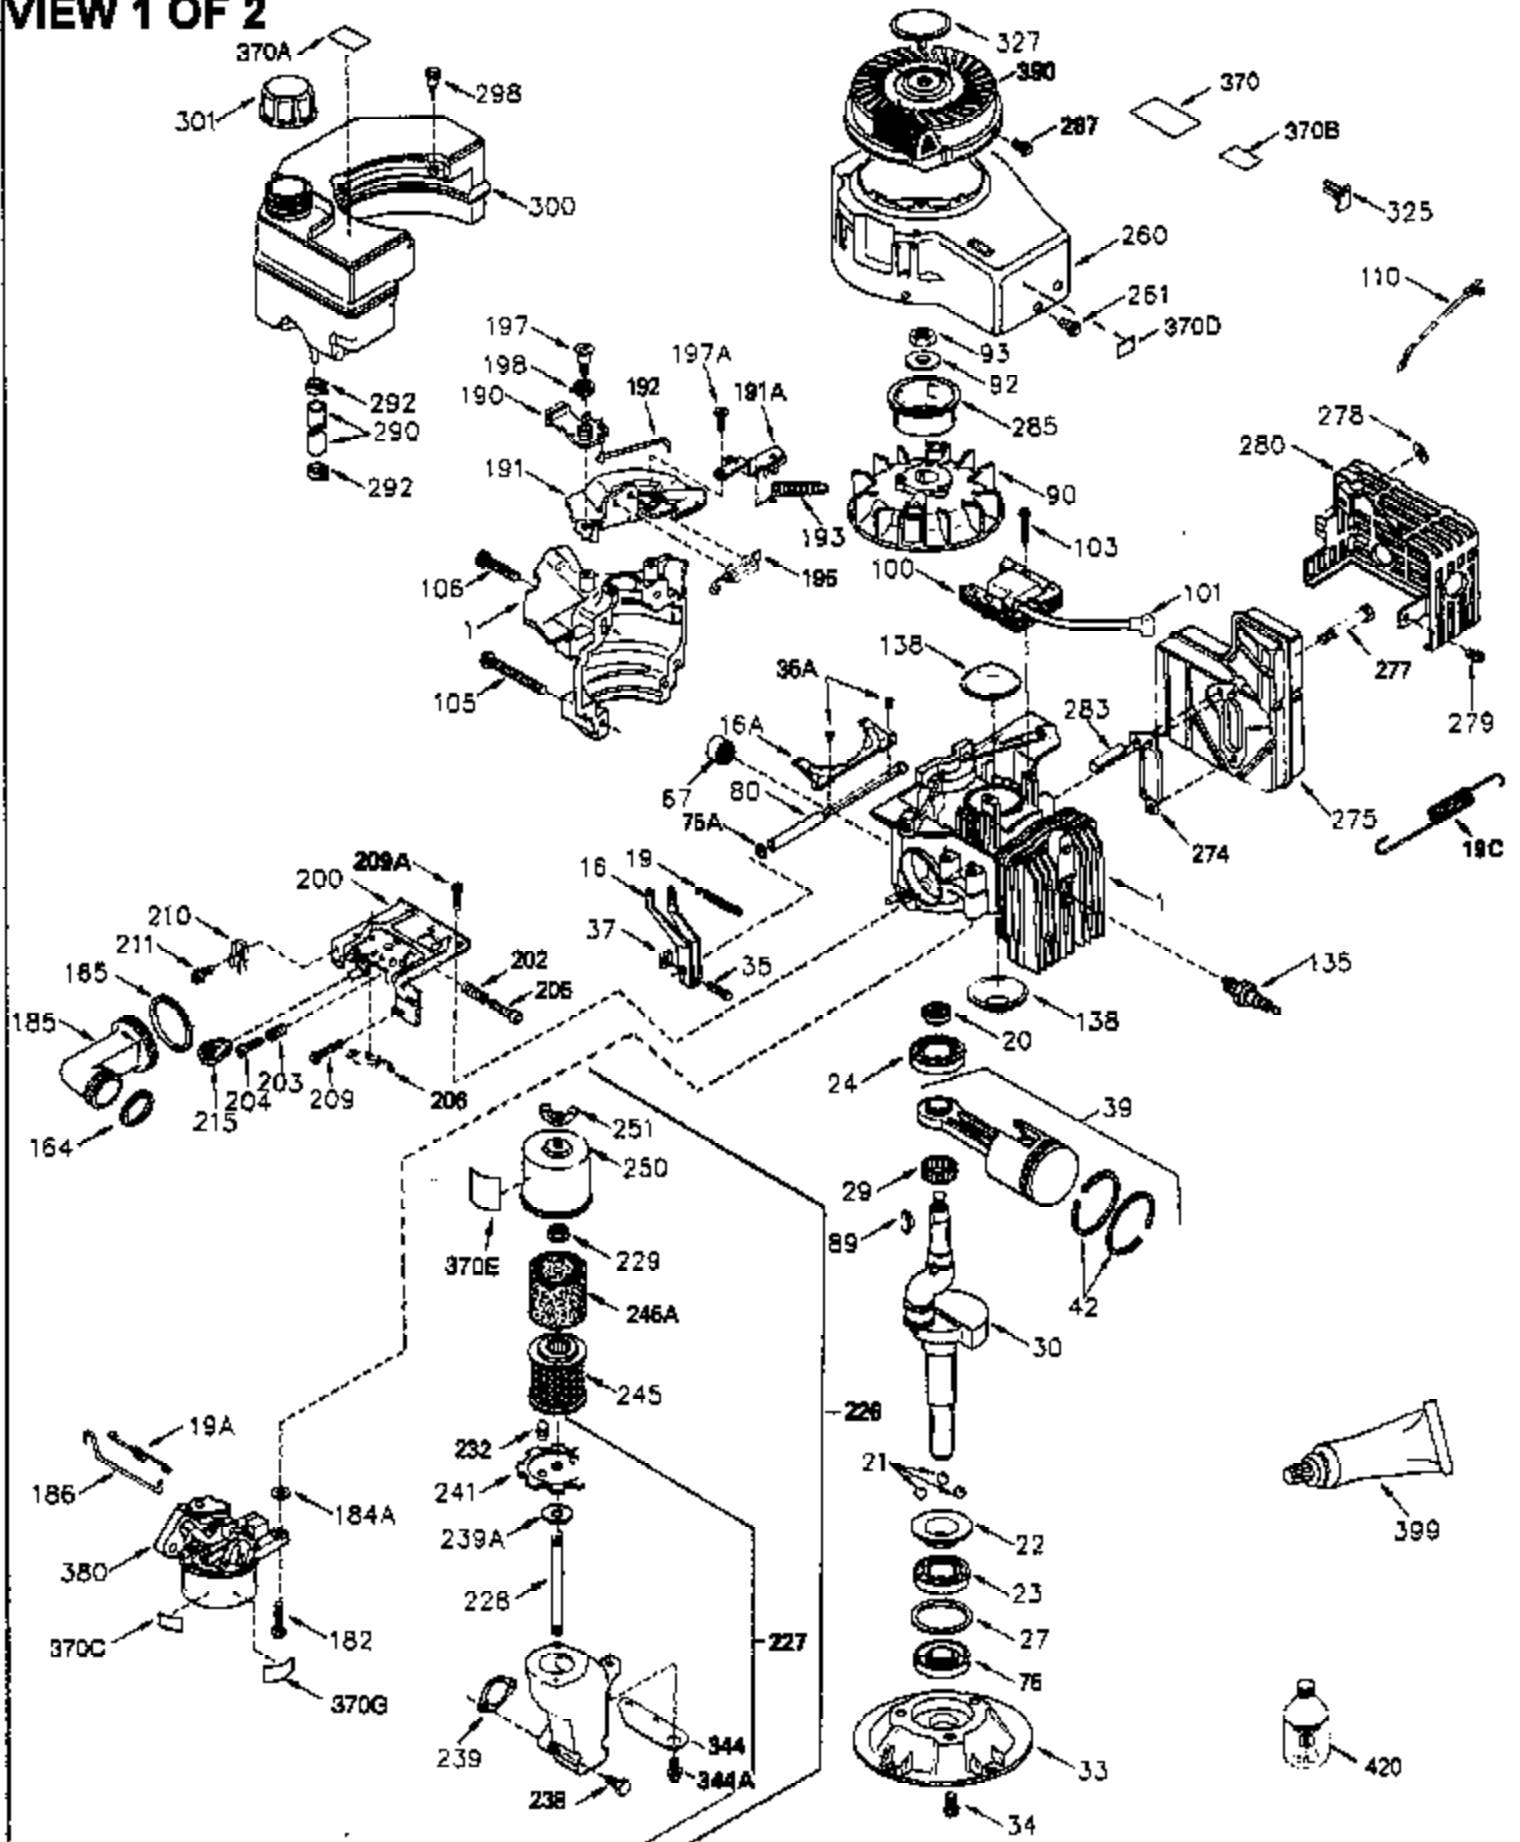

# VIEW 1 OF 2

Ref #	Part Number	Qty	Description
	1 250288		Cylinder (Incl. 67A, 75, 105, 106 & 1 38)
16A	490304		Governor Lever
16	490306		Governor Lever
19	490308		Extension Spring
19A	490307		Throttle Link Spring
20	510340		Oil Seal
21	570673		Ball Bearing
22	510338		Slide Ring
23	530158		Ball Bearing
24	530161		Ball Bearing
27	530159		Bearing Retainer
29	530164		Bearing Strip (31 needles) (.495" lon g)
30	290568A		Crankshaft (Incl. 29)
33	330179		Adapter Plate
34	792067		Screw, 5/16-18 x 1"
35A	650961		Screw, 4-40 x 1/4"
35	29826		Screw, 10-32 x 3/4"
37	29216		Lock Nut, 10-32
39	310277B		Piston & Rod Ass'y. (Incl. 29 & 42)
42	310278		Ring Set
67	430233		Fuel Filter (Screen w/brass collar)
67A	430234		Fuel Filter (Screen) (Optional)
75	510339		Oil Seal (P.T.O. end)
75A	510337		Oil Seal
80	490305		Governor Shaft
89	611107		Flywheel Key
90	611109		Flywheel (Counterbalance)
92	650815		Belleville Washer
93	650816		Flywheel Nut
100	34443A		Solid State Ignition
101	610118		Spark Plug Cover
103	650814		Screw, Torx T-15, 10-24 x 1"
105	650892		Screw, 5/16-18 x 2-3/16"
106	650891		Screw, 5/16-18 x 1-5/8"
110	611110		Ground Wire
135	35395		Spark Plug (RJ19LM)
138	570683		Port Cover
164	510341		"O" Ring
165	510342		"O" Ring
182	792067		Screw, 5/16-18 x 1"
184A	27110		Washer
185	570674		Intake Pipe & Reed Ass'y. (Incl. 164 & 165)
186	490309		Governor Link
190	570688		Brake Lever
191	570679		S.E. Brake Bracket
191A	570678A		Brake Control Lever
192	490312		Brake Control Link
193	490311		Brake Spring
195	610973		Terminal
197A	650897		Screw, 1/4-20 x 13/32"
197	650896		Screw, 1/4-20 x 13/16"
198	490313		Brake Control Lever Spring
200	570675A		Control Bracket (Incl.202,203,204,205 ,206)
202	32924		Compression Spring
203	31342		Compression Spring
204	650549		Screw, 5-40 x 7/16"
205	650606		Screw, 10-32 x 1-1/8"
209	650735		Screw, 10-24 x 3/8"