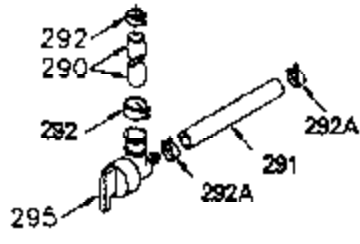

ILLUSTRATION SHOWS TYPICAL PARTS ONLY. ORDER BY PART NUMBER. PARTS NOT LISTED ARE SUPPLIED BY OEM.

VIEW 2 OF 2

Ref #	Part Number	Qty	Description
67A	430234		Fuel Filter (Screen) (Optional)
200	570675A		Control Bracket (Incl.202,203,204,205 ,206)
202	32924		Compression Spring
205	650606		Screw, 10-32 x 1-1/8"
209	650735		Screw, 10-24 x 3/8"
230	510344		"O" Ring
231	450245		Measuring Cup
240	450242		Air Cleaner Body
245C	450247		Air Cleaner Filter
245A	450243		Air Cleaner Filter
245	450244		Air Cleaner Filter
250A	450246		Air Cleaner Cover
287	650926		Screw, 8-32 x 21/64"
290	29774		Fuel Line
292	26460		Fuel Line Clamp
296	34279B		Fuel Filter
354	35025		Staple
357	34985		Starter Rope Retainer
370H	35977		Caution Decal
390	590686		Rewind Starter (Refer to Division 5, Section C, page 36 or Fiche 25, Grid G-3 for breakdown)
416	390309		Spark Arrestor Kit (Can be used on an y model)