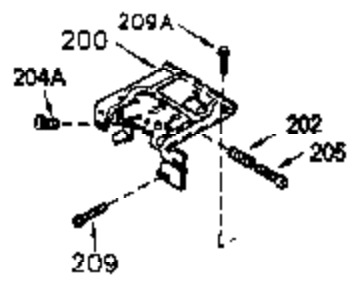

ILLUSTRATION SHOWS TYPICAL PARTS ONLY. ORDER BY PART NUMBER. PARTS NOT LISTED ARE SUPPLIED BY OEM.

VIEW 2 OF 2

Ref #	Part Number	Qty	Description
67A	430234		Fuel Filter (Screen) (Optional)
200	570675A		Control Bracket (Incl.202,203,204,205 ,206)
202	32924		Compression Spring
205	650606		Screw, 10-32 x 1-1/8"
209	650735		Screw, 10-24 x 3/8"
230	510344		"O" Ring
231	450245		Measuring Cup
240	450242		Air Cleaner Body
245C	450247		Air Cleaner Filter
245A	450243		Air Cleaner Filter
245	450244		Air Cleaner Filter
250A	450246		Air Cleaner Cover
287	650926		Screw, 8-32 x 21/64"
290	29774		Fuel Line
292	26460		Fuel Line Clamp
296	34279B		Fuel Filter
354	35025		Staple
357	34985		Starter Rope Retainer
370H	35977		Caution Decal
390	590686		Rewind Starter (Refer to Division 5, Section C, page 36 or Fiche 25, Grid G-3 for breakdown)
416	390309		Spark Arrestor Kit (Can be used on an y model)