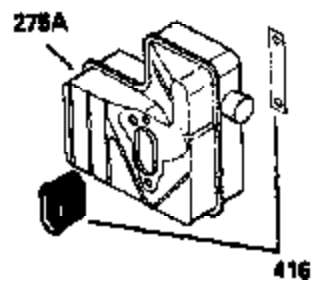

ILLUSTRATION SHOWS TYPICAL PARTS ONLY. ORDER BY PART NUMBER. PARTS NOT LISTED ARE SUPPLIED BY OEM.

VIEW 2 OF 2

Ref #	Part Number	Qty	Description
67A	430234		Fuel Filter (Screen) (Optional)
200	570681A		Control Bracket (Incl. 203, 205 & 206)
202	32924		Compression Spring
205	650606		Screw, 10-32 x 1-1/8"
209	650735		Screw, 10-24 x 3/8"
230	510344		"O" Ring
231	450245		Measuring Cup
240	450242		Air Cleaner Body
245C	450247		Air Cleaner Filter
245A	450243		Air Cleaner Filter
245	450244		Air Cleaner Filter
250A	450246		Air Cleaner Cover
275A	390316		Muffler (Discharge toward spark plugend) (w/glass fiber packing)
287	650926		Screw, 8-32 x 21/64"
290	29774		Fuel Line
292	26460		Fuel Line Clamp
296	34279B		Fuel Filter
370E	36260		Primer Decal
370E	550235		Control Decal
370H	35977		Caution Decal
390	590688		Rewind Starter (Refer to Division 5, Section C, page 36 or Fiche 25, Grid G-3 for breakdown)
416	390309		Spark Arrestor Kit (Can be used on an y model)