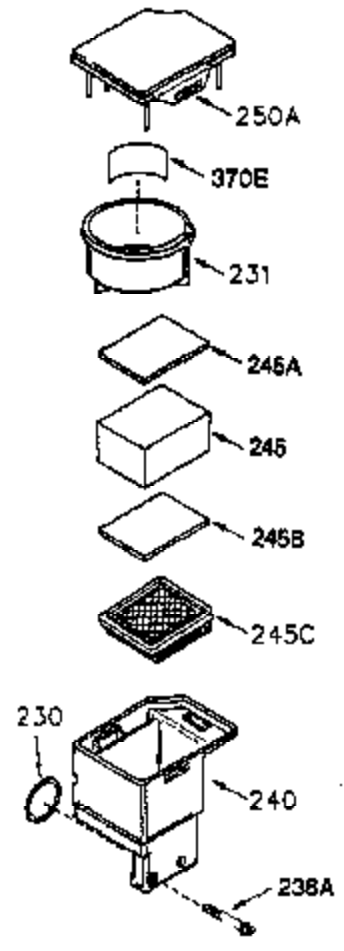

ILLUSTRATION SHOWS TYPICAL PARTS ONLY. ORDER BY PART NUMBER. PARTS NOT LISTED ARE SUPPLIED BY OEM.

VIEW 2 OF 2

Ref #	Part Number	Qty	Description
67A	430234		Fuel Filter (Screen) (Optional)
200	570681A		Control Bracket (Incl. 203, 205 & 206)
202	32924		Compression Spring
205	650606		Screw, 10-32 x 1-1/8"
209	650735		Screw, 10-24 x 3/8"
230	510344		"O" Ring
231	450245		Measuring Cup
240	450242		Air Cleaner Body
245C	450247		Air Cleaner Filter
245A	450243		Air Cleaner Filter
245	450244		Air Cleaner Filter
250A	450246		Air Cleaner Cover
275A	390316		Muffler (Discharge toward spark plugend) (w/glass fiber packing)
287	650926		Screw, 8-32 x 21/64"
290	29774		Fuel Line
292	26460		Fuel Line Clamp
296	34279B		Fuel Filter
370E	36260		Primer Decal
370E	550235		Control Decal
370H	35977		Caution Decal
390	590688		Rewind Starter (Refer to Division 5, Section C, page 36 or Fiche 25, Grid G-3 for breakdown)
416	390309		Spark Arrestor Kit (Can be used on an y model)