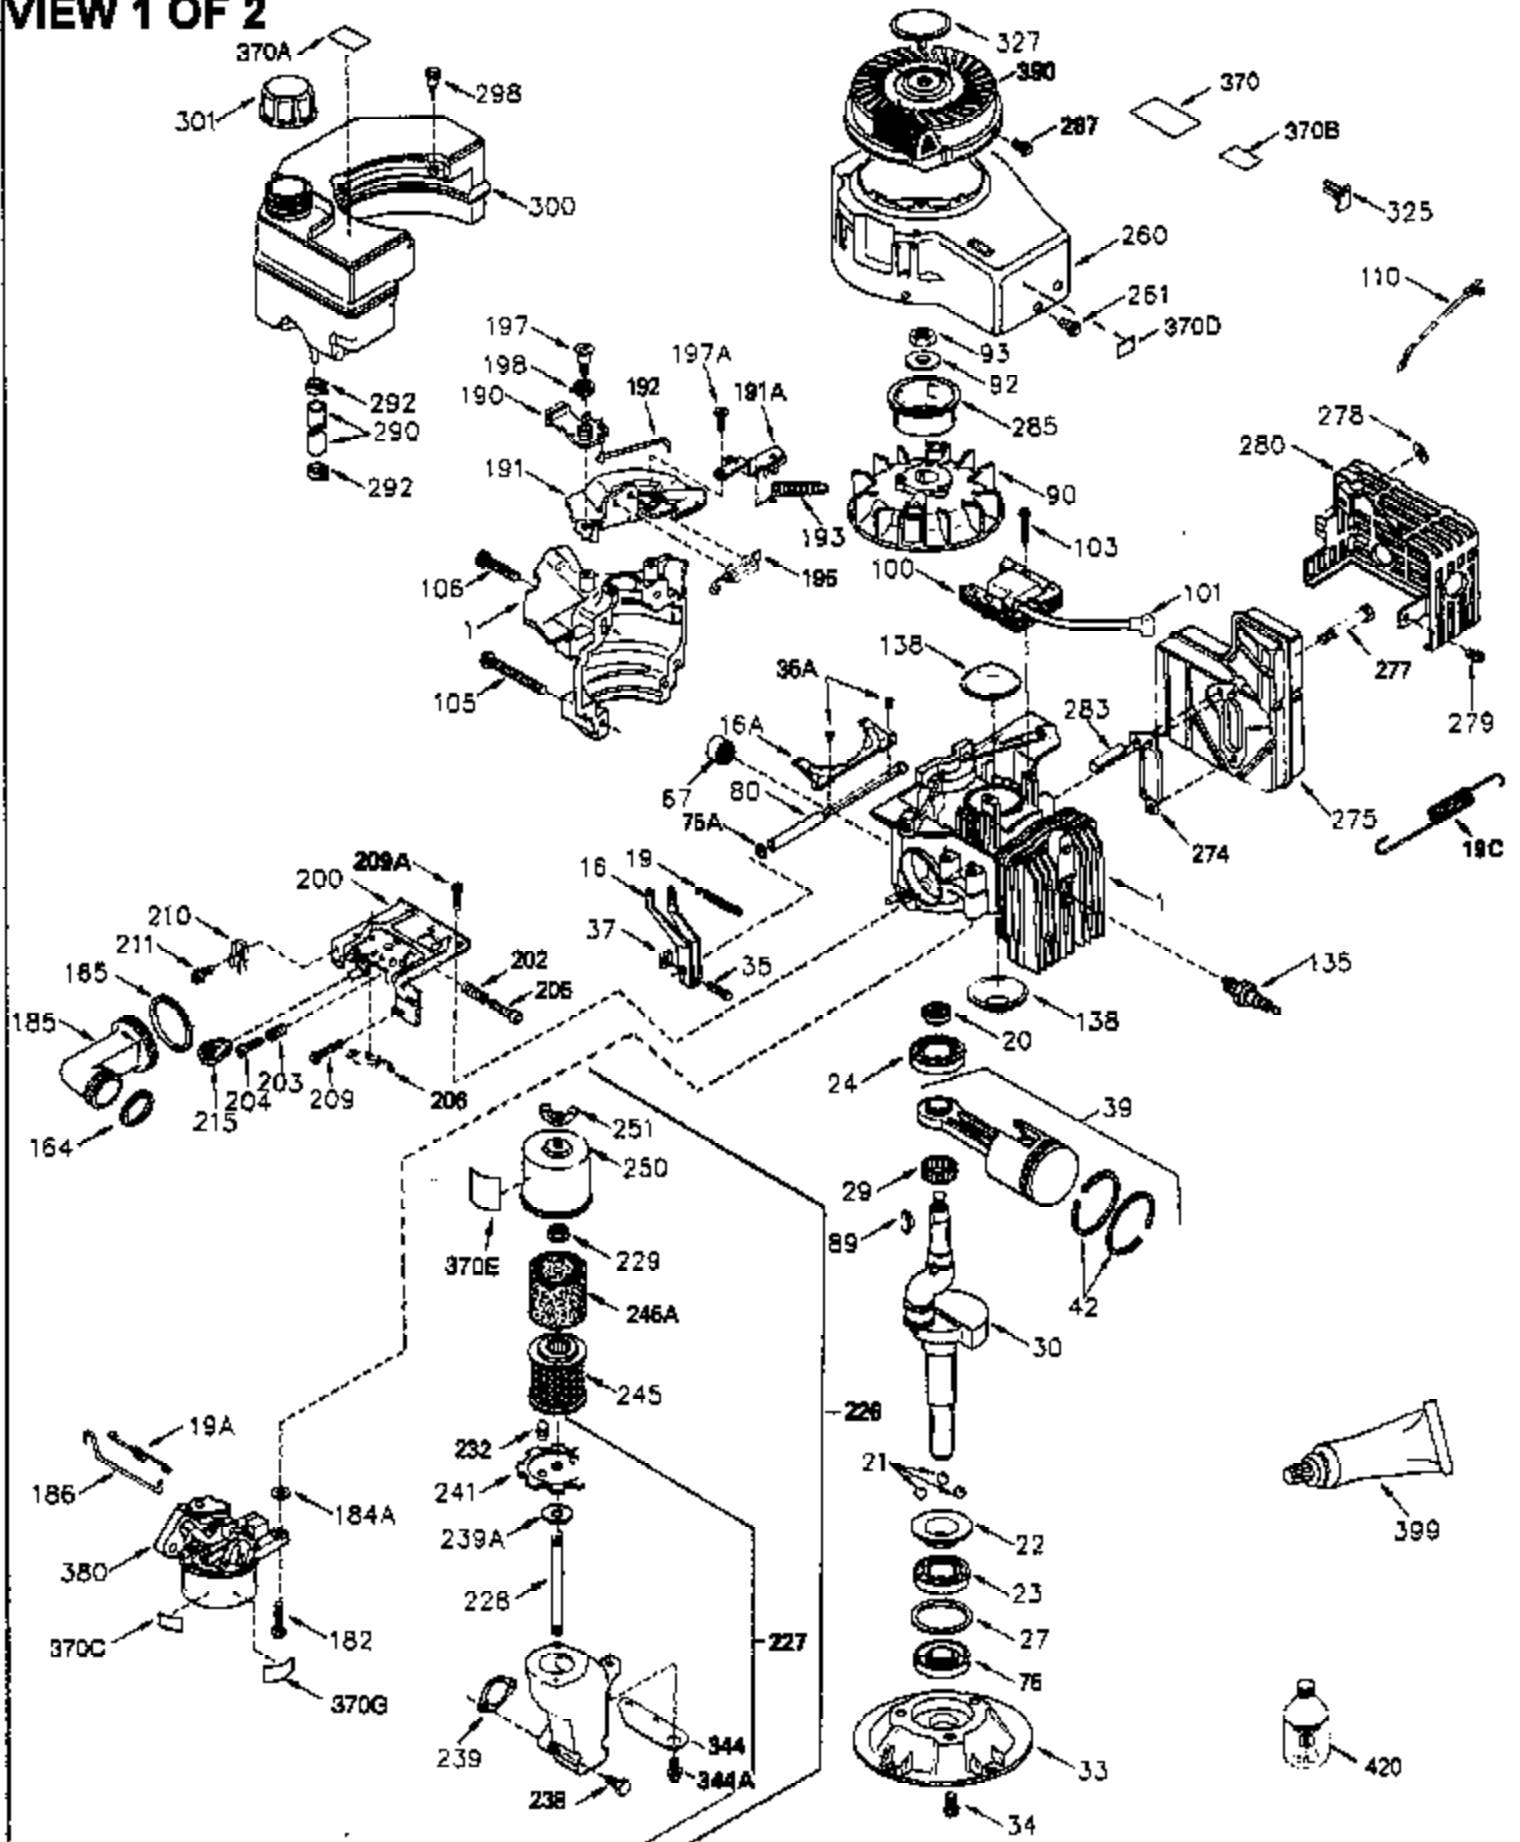

### VIEW 1 OF 2

Ref #	Part Number	Qty	Description
1	250288		Cylinder (Incl. 67A, 75, 105, 106 & 1 38)
16	490306		Governor Lever
16A	490304		Governor Lever
19A	490307		Throttle Link Spring
19	490308		Extension Spring
20	510340		Oil Seal
21	570673		Ball Bearing
22	510338		Slide Ring
23	530158		Ball Bearing
24	530161		Ball Bearing
27	530159		Bearing Retainer
29	530164		Bearing Strip (31 needles) (.495" lon g)
30	290560A		Crankshaft (Incl. 29)
33	330179		Adapter Plate
34	792067		Screw, 5/16-18 x 1"
35A	650961		Screw, 4-40 x 1/4"
35	29826		Screw, 10-32 x 3/4"
37	29216		Lock Nut, 10-32
39	310277B		Piston & Rod Ass'y. (Incl. 29 & 42)
42	310278		Ring Set
67A	430234		Fuel Filter (Screen) (Optional)
67	430233		Fuel Filter (Screen w/brass collar)
75A	510337		Oil Seal
75	510339		Oil Seal (P.T.O. end)
80	490305		Governor Shaft
89	611107		Flywheel Key
90	611109		Flywheel (Counterbalance)
92	650815		Belleville Washer
93	650816		Flywheel Nut
100	34443A		Solid State Ignition
101	610118		Spark Plug Cover
103	650814		Screw, Torx T-15, 10-24 x 1"
105	650892		Screw, 5/16-18 x 2-3/16"
106	650891		Screw, 5/16-18 x 1-5/8"
110	611106		Ground Wire
135	35395		Spark Plug (RJ19LM)
138	570683		Port Cover
164	510341		"O" Ring
165	510342		"O" Ring
182	792067		Screw, 5/16-18 x 1"
184A	27110		Washer
185	570674		Intake Pipe & Reed Ass'y. (Incl. 164 & 165)
186	490309		Governor Link
200	570681A		Control Bracket (Incl. 203, 205 & 206 )
202	32924		Compression Spring
203	31342		Compression Spring
204	650549		Screw, 5-40 x 7/16"
205	650606		Screw, 10-32 x 1-1/8"
206	610973		Terminal
209	650735		Screw, 10-24 x 3/8"
215	32410		Control Knob
226	730575A		Air Cleaner Kit (Incl. 227, 229, 238, 239, 245, 245A, 250, 251 & 370B)
227	450249A		Air Cleaner Elbow Ass'y. (Incl. 228, 232, 238, 239A, 241, 344 & 344A)
238	650834		Screw, 10-32 x 1-17/32"
245A	450243		Air Cleaner Filter