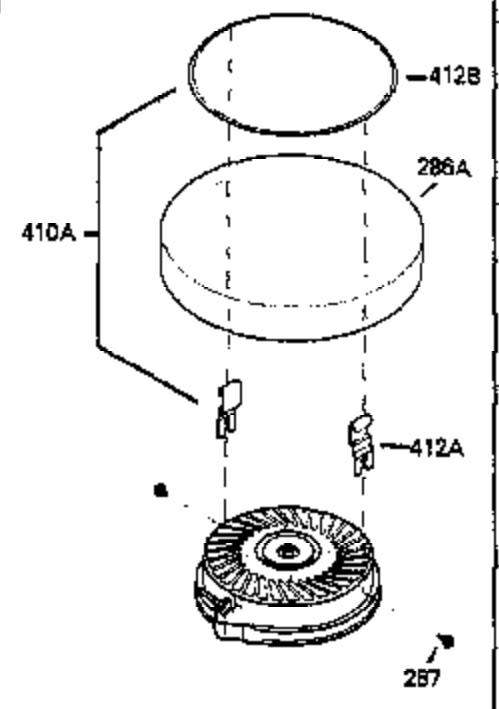

ILLUSTRATION SHOWS TYPICAL PARTS ONLY. ORDER BY PART NUMBER. PARTS NOT LISTED ARE SUPPLIED BY OEM.

VIEW 2 OF 2

Ref #	Part Number	Qty	Description
67A	430234		Fuel Filter (Screen) (Optional)
200	570681A		Control Bracket (Incl. 203, 205 & 206)
202	32924		Compression Spring
205	650606		Screw, 10-32 x 1-1/8"
209	650735		Screw, 10-24 x 3/8"
230	510344		"O" Ring
231	450245		Measuring Cup
240	450242		Air Cleaner Body
245C	450247		Air Cleaner Filter
245A	450243		Air Cleaner Filter
245	450244		Air Cleaner Filter
250A	450246		Air Cleaner Cover
275A	390316		Muffler (Discharge toward spark plugend) (w/glass fiber packing)
287	650926		Screw, 8-32 x 21/64"
290	29774		Fuel Line
292	26460		Fuel Line Clamp
296	34279B		Fuel Filter
370E	36260		Primer Decal
370E	550235		Control Decal
370H	35977		Caution Decal
390	590688		Rewind Starter (Refer to Division 5, Section C, page 36 or Fiche 25, Grid G-3 for breakdown)
416	390309		Spark Arrestor Kit (Can be used on an y model)