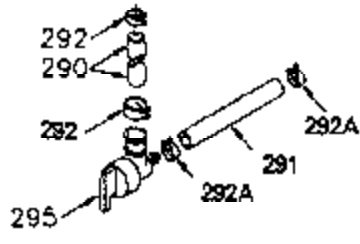

ILLUSTRATION SHOWS TYPICAL PARTS ONLY. ORDER BY PART NUMBER. PARTS NOT LISTED ARE SUPPLIED BY OEM.

VIEW 2 OF 2

Ref #	Part Number	Qty	Description
67A	430234		Fuel Filter (Screen) (Optional)
200	570681A		Control Bracket (Incl. 203, 205 & 206)
202	32924		Compression Spring
205	650606		Screw, 10-32 x 1-1/8"
209	650735		Screw, 10-24 x 3/8"
230	510344		"O" Ring
231	450245		Measuring Cup
240	450242		Air Cleaner Body
245C	450247		Air Cleaner Filter
245A	450243		Air Cleaner Filter
245	450244		Air Cleaner Filter
250A	450246		Air Cleaner Cover
275A	390316		Muffler (Discharge toward spark plugend) (w/glass fiber packing)
287	650926		Screw, 8-32 x 21/64"
290	29774		Fuel Line
292	26460		Fuel Line Clamp
296	34279B		Fuel Filter
370E	36260		Primer Decal
370E	550235		Control Decal
370H	35977		Caution Decal
390	590688		Rewind Starter (Refer to Division 5, Section C, page 36 or Fiche 25, Grid G-3 for breakdown)
416	390309		Spark Arrestor Kit (Can be used on an y model)