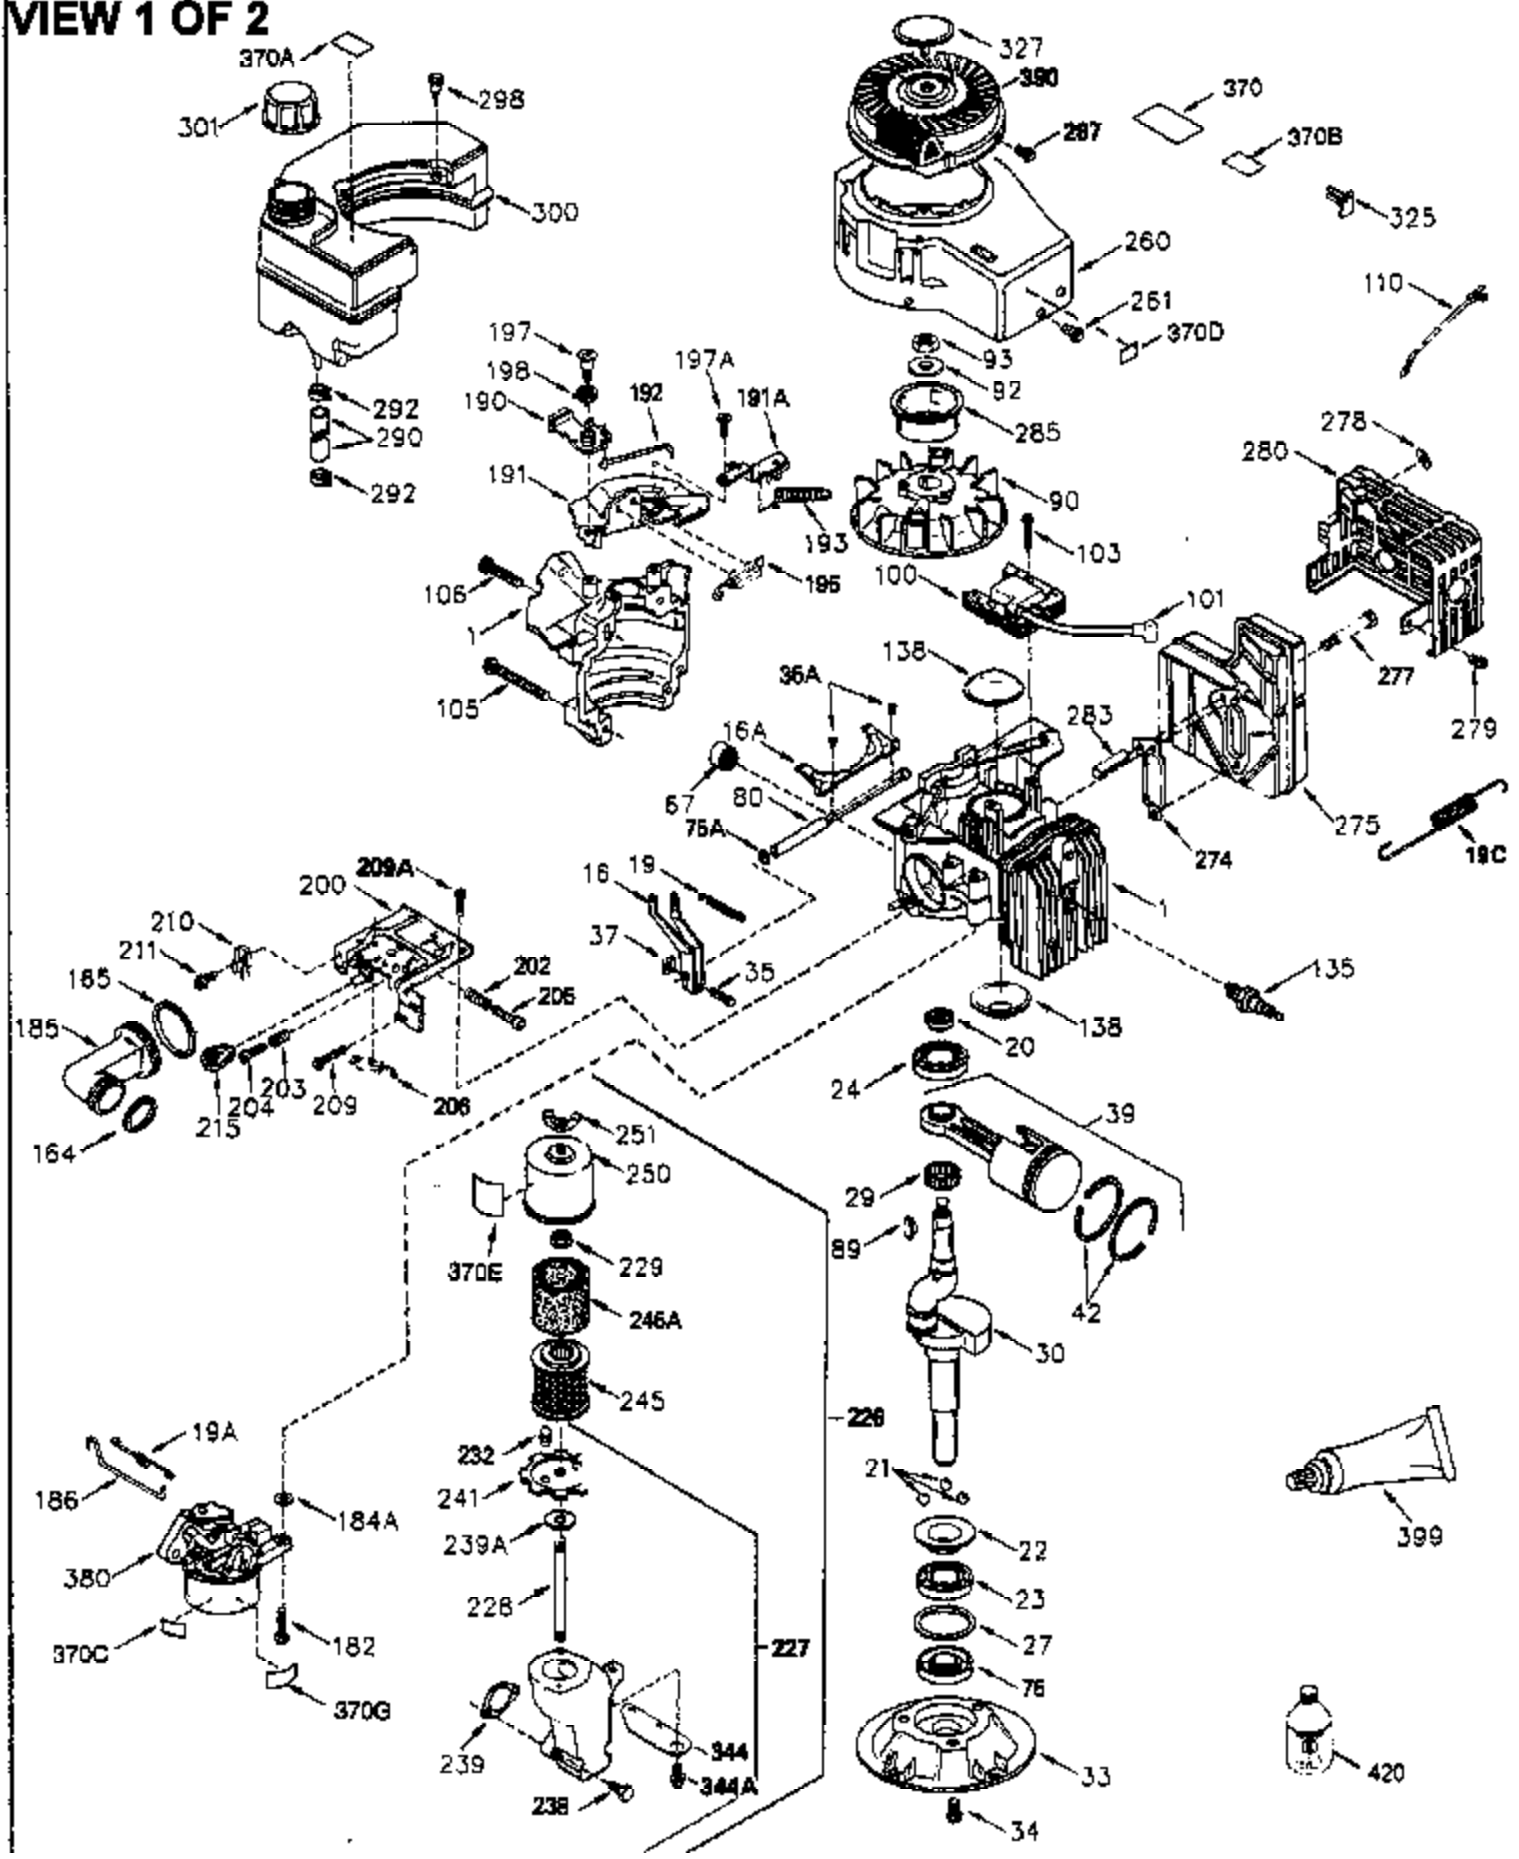

ILLUSTRATION SHOWS TYPICAL PARTS ONLY. ORDER BY PART NUMBER. PARTS NOT LISTED ARE SUPPLIED BY OEM.

VIEW 1 OF 2

Ref #	Part Number	Qty	Description
	1 250288		Cylinder (Incl. 67A, 75, 105, 106 & 1 38)
	16 490306		Governor Lever
	16A 490304		Governor Lever
	19A 490307		Throttle Link Spring
	19 490308		Extension Spring
	20 510340		Oil Seal
	21 570673		Ball Bearing
	22 510338		Slide Ring
	23 530158		Ball Bearing
	24 530161		Ball Bearing
	27 530159		Bearing Retainer
	29 530164		Bearing Strip (31 needles) (.495" lon g)
	30 290560A		Crankshaft (Incl. 29)
	33 330179		Adapter Plate
	34 792067		Screw, 5/16-18 x 1"
	35A 650961		Screw, 4-40 x 1/4"
	35 29826		Screw, 10-32 x 3/4"
	37 29216		Lock Nut, 10-32
	39 310277B		Piston & Rod Ass'y. (Incl. 29 & 42)
	42 310278		Ring Set
	67A 430234		Fuel Filter (Screen) (Optional)
	67 430233		Fuel Filter (Screen w/brass collar)
	75A 510337		Oil Seal
	75 510339		Oil Seal (P.T.O. end)
	80 490305		Governor Shaft
	89 611107		Flywheel Key
	90 611109		Flywheel (Counterbalance)
	92 650815		Belleville Washer
	93 650816		Flywheel Nut
	100 34443A		Solid State Ignition
	101 610118		Spark Plug Cover
	103 650814		Screw, Torx T-15, 10-24 x 1"
	105 650892		Screw, 5/16-18 x 2-3/16"
	106 650891		Screw, 5/16-18 x 1-5/8"
	110 611106		Ground Wire
	135 35395		Spark Plug (RJ19LM)
	138 570683		Port Cover
	164 510341		"O" Ring
	165 510342		"O" Ring
	182 792067		Screw, 5/16-18 x 1"
	184A 27110		Washer
	185 570674		Intake Pipe & Reed Ass'y. (Incl. 164 & 165)
	186 490309		Governor Link
	200 570681A		Control Bracket (Incl. 203, 205 & 206)
	202 32924		Compression Spring
	203 31342		Compression Spring
	204 650549		Screw, 5-40 x 7/16"
	205 650606		Screw, 10-32 x 1-1/8"
	206 610973		Terminal
	209 650735		Screw, 10-24 x 3/8"
	215 32410		Control Knob
	226 730575A		Air Cleaner Kit (Incl. 227, 229, 238, 239, 245, 245A, 250, 251 & 370B)
	227 450249A		Air Cleaner Elbow Ass'y. (Incl. 228, 232, 238, 239A, 241, 344 & 344A)
	238 650834		Screw, 10-32 x 1-17/32"
	245A 450243		Air Cleaner Filter