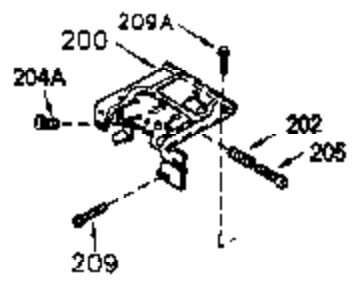

ILLUSTRATION SHOWS TYPICAL PARTS ONLY. ORDER BY PART NUMBER. PARTS NOT LISTED ARE SUPPLIED BY OEM.

VIEW 2 OF 2

Ref #	Part Number	Qty	Description
67A	430234		Fuel Filter (Screen) (Optional)
200	570681A		Control Bracket (Incl. 203, 205 & 206)
202	32924		Compression Spring
205	650606		Screw, 10-32 x 1-1/8"
209	650735		Screw, 10-24 x 3/8"
230	510344		"O" Ring
231	450245		Measuring Cup
240	450242		Air Cleaner Body
245C	450247		Air Cleaner Filter
245A	450243		Air Cleaner Filter
245	450244		Air Cleaner Filter
250A	450246		Air Cleaner Cover
275A	390316		Muffler (Discharge toward spark plugend) (w/glass fiber packing)
287	650926		Screw, 8-32 x 21/64"
290	29774		Fuel Line
292	26460		Fuel Line Clamp
296	34279B		Fuel Filter
370E	36260		Primer Decal
370E	550235		Control Decal
370H	35977		Caution Decal
390	590688		Rewind Starter (Refer to Division 5, Section C, page 36 or Fiche 25, Grid G-3 for breakdown)
416	390309		Spark Arrestor Kit (Can be used on an y model)