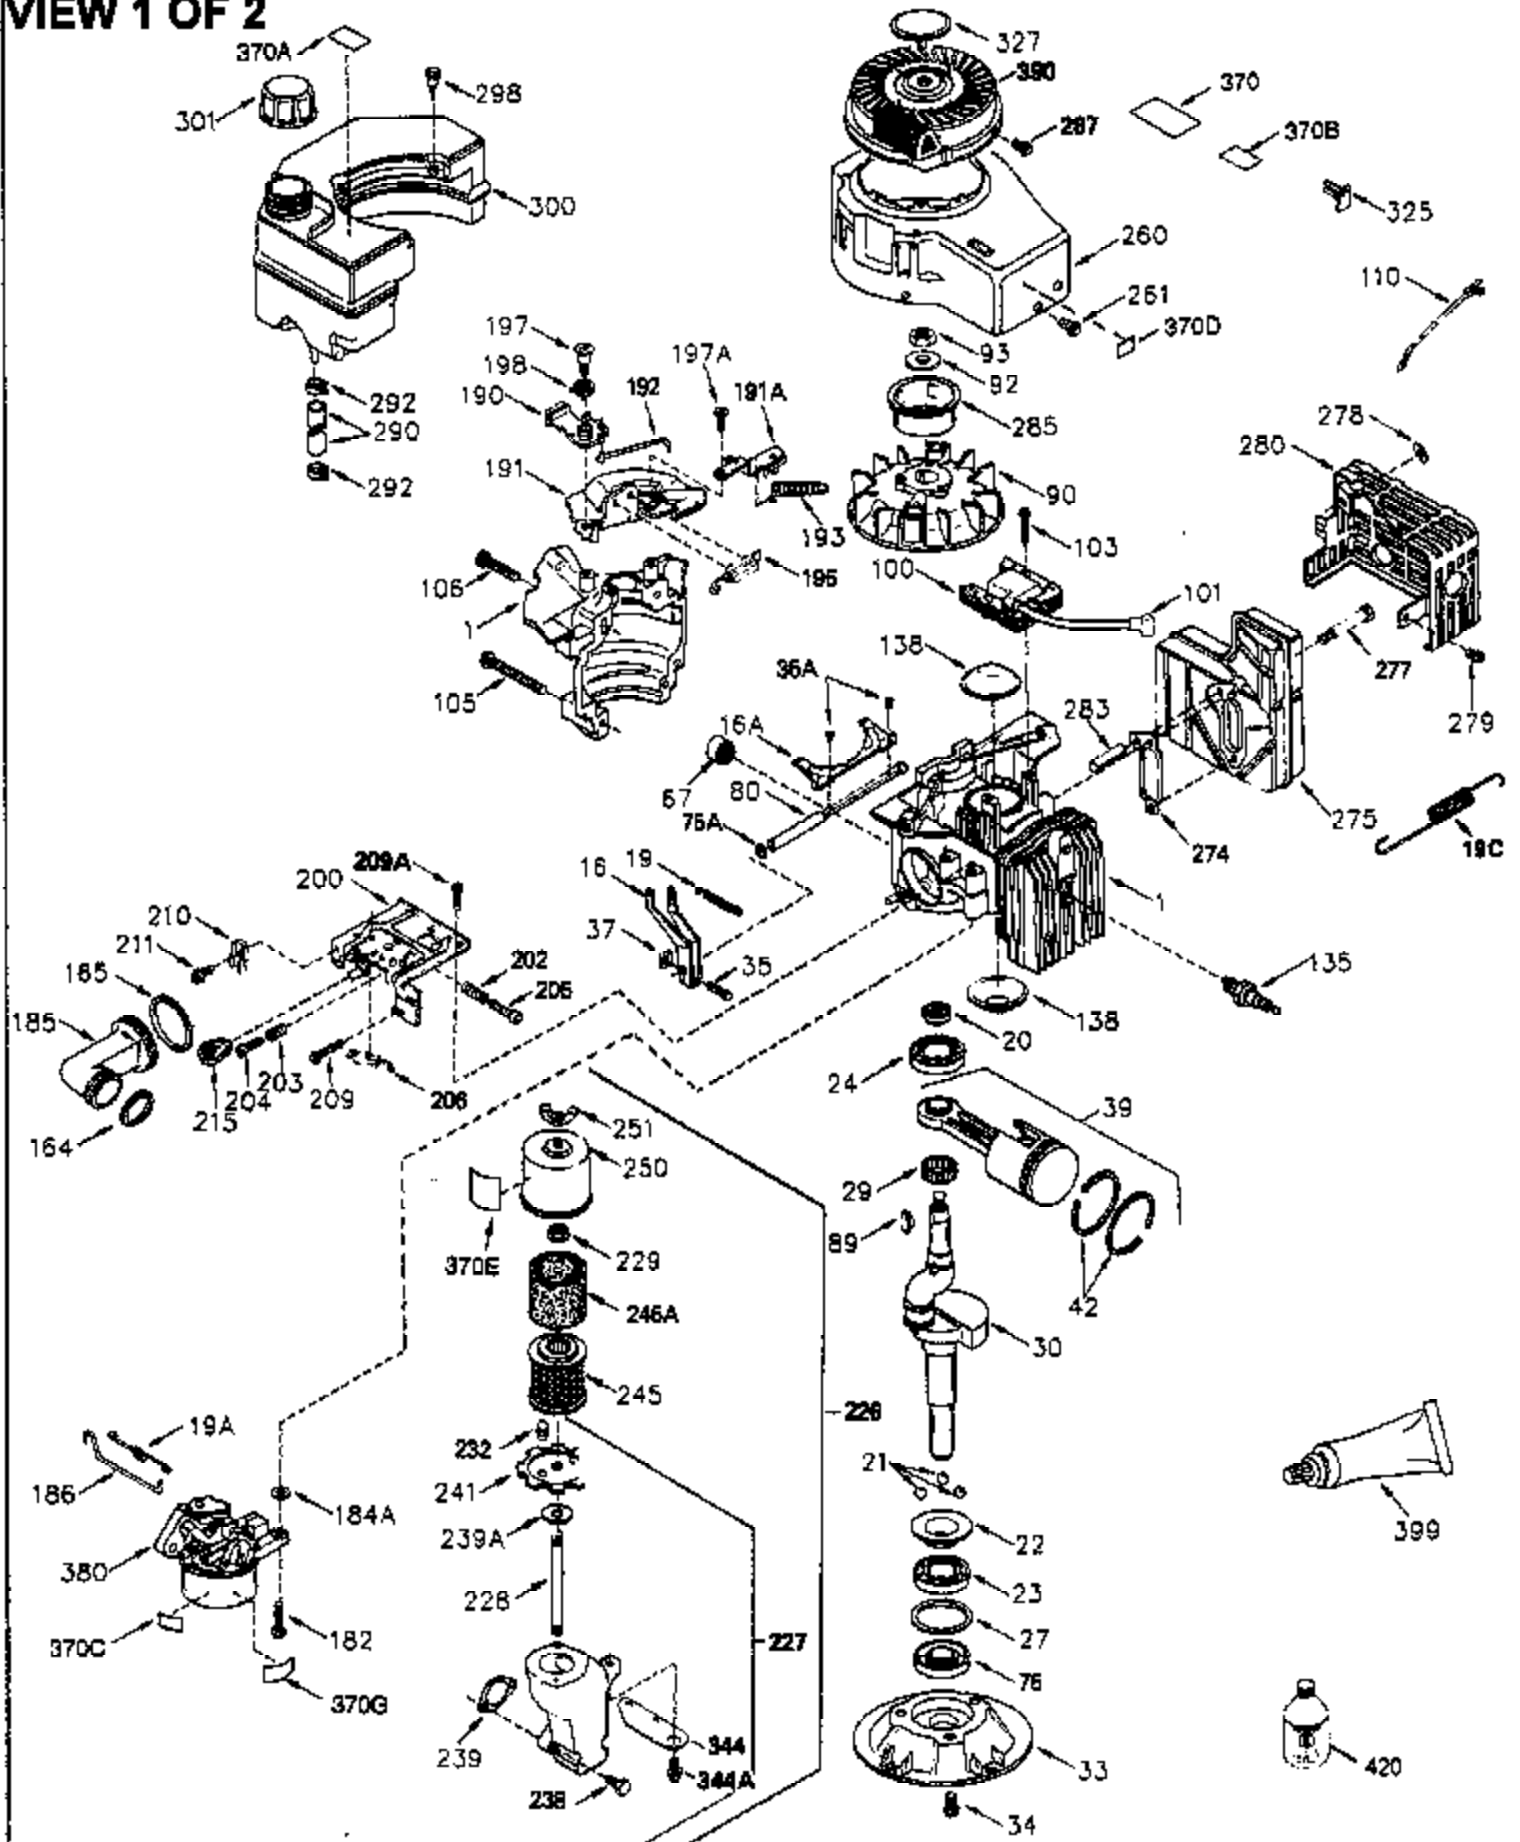

ILLUSTRATION SHOWS TYPICAL PARTS ONLY. ORDER BY PART NUMBER. PARTS NOT LISTED ARE SUPPLIED BY OEM.

VIEW 1 OF 2

Ref #	Part Number	Qty	Description
	1 250288	1	Cylinder (Incl. 67, 75A, 105, 106 & 1 38)
16A	490304	1	Governor Lever
16	490306	1	Governor Lever
19A	490307	1	Backlash Spring
19	490308	1	Extension Spring
20	510340	1	Oil Seal
21	570673	3	Ball Bearing
22	510338	1	Slide Ring
23	530158	1	Ball Bearing
24	530161	1	Ball Bearing
27	530159	1	Bearing Retainer
29	530164	1	Bearing Strip (31 Needles)
30	290560A	1	Crankshaft (Incl. 29)
33	330179	1	Adapter Plate
34	792067	3	Screw, 5/16-18 x 1"
35A	650961	2	Screw, 4-40 x 1/4"
35	29826	1	Screw, 10-32 x 3/4"
37	29216	1	Lock Nut, 10-32
39	310277B	1	Piston & Rod Ass'y. (Incl. 29 & 42)
42	310278	2	Ring Set
67	430233	1	Fuel Filter
75	510339	1	Oil Seal
75A	510337	1	Oil Seal
80	490305	1	Governor Shaft
89	611107	1	Flywheel Key
90	611109	1	Flywheel
92	650815	1	Belleville Washer
93	650816	1	Flywheel Nut
100	34443A	1	Solid State Ignition
101	610118	1	Spark Plug Cover
103	650814	2	Screw, Torx T-15, 10-24 x 1"
105	650892	2	Screw, 5/16-18 x 2-3/16"
106	650891	2	Screw, 5/16-18 x 1-5/8"
110	611106	1	Ground Wire
135	35395	1	Resistor Spark Plug (RJ19LM)
138	570683	2	Port Cover
164	510341	1	"O" Ring
165	510342	1	"O" Ring
182	792067	2	Screw, 5/16-18 x 1"
184A	27110	2	Washer
185	570674	1	Intake Pipe (Incl. 164 & 165)
186	490309	1	Governor Link
200	570681A	1	Control Bracket (Incl. 202 thru 206)
202	32924	1	Compression Spring
203	31342	1	Compression Spring
204	650549	1	Screw, 5-40 x 7/16"
205	650606	1	Screw, 10-32 x 1-1/8"
206	610973	1	Terminal
209	650735	1	Screw, 10-24 x 3/8"
209A	650867	2	Screw, 10-24 x 1/2"
215	32410	1	Control Knob
226	730575A	1	Air Cleaner Kit (Incl. items marked # # sign)
227	450249A	1	## A/C Elbow (Incl. items marked with # sign)
228	650901	1	# Stud, 1/4-20 x 4.89"
232	xxxxx	2	# Pop Rivet (Can be purchased locally)
238	650940	2	## Screw, 10-32 x 3/4"
239A	34698A	1	# Air Cleaner Gasket
239	35815	1	## Air Cleaner Gasket