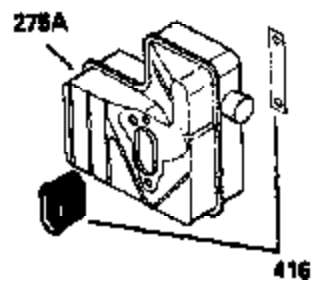

ILLUSTRATION SHOWS TYPICAL PARTS ONLY. ORDER BY PART NUMBER. PARTS NOT LISTED ARE SUPPLIED BY OEM.

VIEW 2 OF 2

Ref #	Part Number	Qty	Description
200	570681A	1	Control Bracket (Incl. 202 thru 206)
202	32924	1	Compression Spring
205	650606	1	Screw, 10-32 x 1-1/8"
209A	650867	2	Screw, 10-24 x 1/2"
209	650735	1	Screw, 10-24 x 3/8"
245	34782	1	## Air Cleaner Filter
287	650926	4	Screw, 8-32 x 21/64"
290	29774	1	Fuel Line
292	26460	2	Fuel Line Clamp
370K	36695	1	Starter Decal
390	590732	1	Rewind Starter (NOTE: This engine could have been built with 590738 starter. Refer to the design of the rope pulley strength ribs for part identification. Individual starter parts do not interchange. Refer to service bulletin 116.)