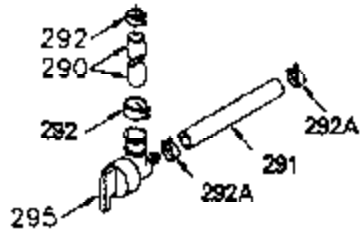

ILLUSTRATION SHOWS TYPICAL PARTS ONLY. ORDER BY PART NUMBER. PARTS NOT LISTED ARE SUPPLIED BY OEM.

VIEW 2 OF 2

Ref #	Part Number	Qty	Description
67A	430234		Fuel Filter (Screen) (Optional)
200	570675A		Control Bracket (Incl.202,203,204,205 ,206)
202	32924		Compression Spring
205	650606		Screw, 10-32 x 1-1/8"
209	650735		Screw, 10-24 x 3/8"
230	510344		"O" Ring
231	450245		Measuring Cup
240	450242		Air Cleaner Body
245C	450247		Air Cleaner Filter
245A	450243		Air Cleaner Filter
245	450244		Air Cleaner Filter
250A	450246		Air Cleaner Cover
275A	390316		Muffler (Discharge toward spark plugend) (w/glass fiber packing)
287	650926		Screw, 8-32 x 21/64"
290	29774		Fuel Line
292	26460		Fuel Line Clamp
296	34279B		Fuel Filter
370E	36260		Primer Decal
370H	35977		Caution Decal
390	590688		Rewind Starter (Refer to Division 5, Section C, page 36 or Fiche 25, Grid G-3 for breakdown)
416	390309		Spark Arrestor Kit (Can be used on an y model)