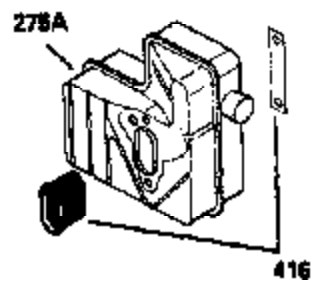

ILLUSTRATION SHOWS TYPICAL PARTS ONLY. ORDER BY PART NUMBER. PARTS NOT LISTED ARE SUPPLIED BY OEM.

VIEW 2 OF 2

Ref #	Part Number	Qty	Description
67A	430234		Fuel Filter (Screen) (Optional)
200	570675A		Control Bracket (Incl.202,203,204,205 ,206)
202	32924		Compression Spring
205	650606		Screw, 10-32 x 1-1/8"
209	650735		Screw, 10-24 x 3/8"
230	510344		"O" Ring
231	450245		Measuring Cup
240	450242		Air Cleaner Body
245C	450247		Air Cleaner Filter
245A	450243		Air Cleaner Filter
245	450244		Air Cleaner Filter
250A	450246		Air Cleaner Cover
275A	390316		Muffler (Discharge toward spark plugend) (w/glass fiber packing)
287	650926		Screw, 8-32 x 21/64"
290	29774		Fuel Line
292	26460		Fuel Line Clamp
296	34279B		Fuel Filter
370E	36260		Primer Decal
370H	35977		Caution Decal
390	590688		Rewind Starter (Refer to Division 5, Section C, page 36 or Fiche 25, Grid G-3 for breakdown)
416	390309		Spark Arrestor Kit (Can be used on an y model)