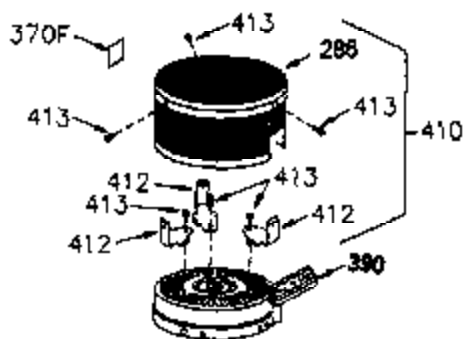

ILLUSTRATION SHOWS TYPICAL PARTS ONLY. ORDER BY PART NUMBER. PARTS NOT LISTED ARE SUPPLIED BY OEM.

VIEW 2 OF 2

Ref #	Part Number	Qty	Description
67A	430234		Fuel Filter (Screen) (Optional)
200	570675A		Control Bracket (Incl.202,203,204,205 ,206)
202	32924		Compression Spring
205	650606		Screw, 10-32 x 1-1/8"
209	650735		Screw, 10-24 x 3/8"
230	510344		"O" Ring
231	450245		Measuring Cup
240	450242		Air Cleaner Body
245C	450247		Air Cleaner Filter
245A	450243		Air Cleaner Filter
245	450244		Air Cleaner Filter
250A	450246		Air Cleaner Cover
275A	390316		Muffler (Discharge toward spark plugend) (w/glass fiber packing)
287	650926		Screw, 8-32 x 21/64"
290	29774		Fuel Line
292	26460		Fuel Line Clamp
296	34279B		Fuel Filter
370E	36260		Primer Decal
370H	35977		Caution Decal
390	590688		Rewind Starter (Refer to Division 5, Section C, page 36 or Fiche 25, Grid G-3 for breakdown)
416	390309		Spark Arrestor Kit (Can be used on an y model)