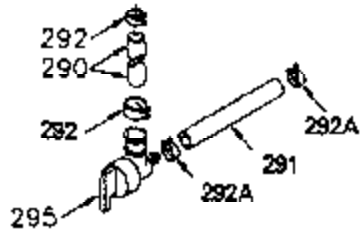

ILLUSTRATION SHOWS TYPICAL PARTS ONLY. ORDER BY PART NUMBER. PARTS NOT LISTED ARE SUPPLIED BY OEM.

VIEW 2 OF 2

Ref #	Part Number	Qty	Description
67A	430234		Fuel Filter (Screen) (Optional)
200	570675A		Control Bracket (Incl.202,203,204,205 ,206)
202	32924		Compression Spring
205	650606		Screw, 10-32 x 1-1/8"
209	650735		Screw, 10-24 x 3/8"
230	510344		"O" Ring
231	450245		Measuring Cup
240	450242		Air Cleaner Body
245C	450247		Air Cleaner Filter
245A	450243		Air Cleaner Filter
245	450244		Air Cleaner Filter
250A	450246		Air Cleaner Cover
275A	390316		Muffler (Discharge toward spark plugend) (w/glass fiber packing)
287	650926		Screw, 8-32 x 21/64"
290	29774		Fuel Line
292	26460		Fuel Line Clamp
296	34279B		Fuel Filter
370E	36260		Primer Decal
370H	35977		Caution Decal
390	590688		Rewind Starter (Refer to Division 5, Section C, page 36 or Fiche 25, Grid G-3 for breakdown)
416	390309		Spark Arrestor Kit (Can be used on an y model)