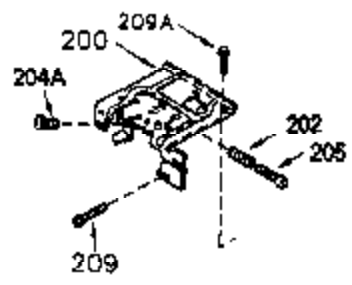

ILLUSTRATION SHOWS TYPICAL PARTS ONLY. ORDER BY PART NUMBER. PARTS NOT LISTED ARE SUPPLIED BY OEM.

VIEW 2 OF 2

Ref #	Part Number	Qty	Description
67A	430234		Fuel Filter (Screen) (Optional)
200	570675A		Control Bracket (Incl.202,203,204,205 ,206)
202	32924		Compression Spring
205	650606		Screw, 10-32 x 1-1/8"
209	650735		Screw, 10-24 x 3/8"
230	510344		"O" Ring
231	450245		Measuring Cup
240	450242		Air Cleaner Body
245C	450247		Air Cleaner Filter
245A	450243		Air Cleaner Filter
245	450244		Air Cleaner Filter
250A	450246		Air Cleaner Cover
275A	390316		Muffler (Discharge toward spark plugend) (w/glass fiber packing)
287	650926		Screw, 8-32 x 21/64"
290	29774		Fuel Line
292	26460		Fuel Line Clamp
296	34279B		Fuel Filter
370E	36260		Primer Decal
370H	35977		Caution Decal
390	590688		Rewind Starter (Refer to Division 5, Section C, page 36 or Fiche 25, Grid G-3 for breakdown)
416	390309		Spark Arrestor Kit (Can be used on an y model)