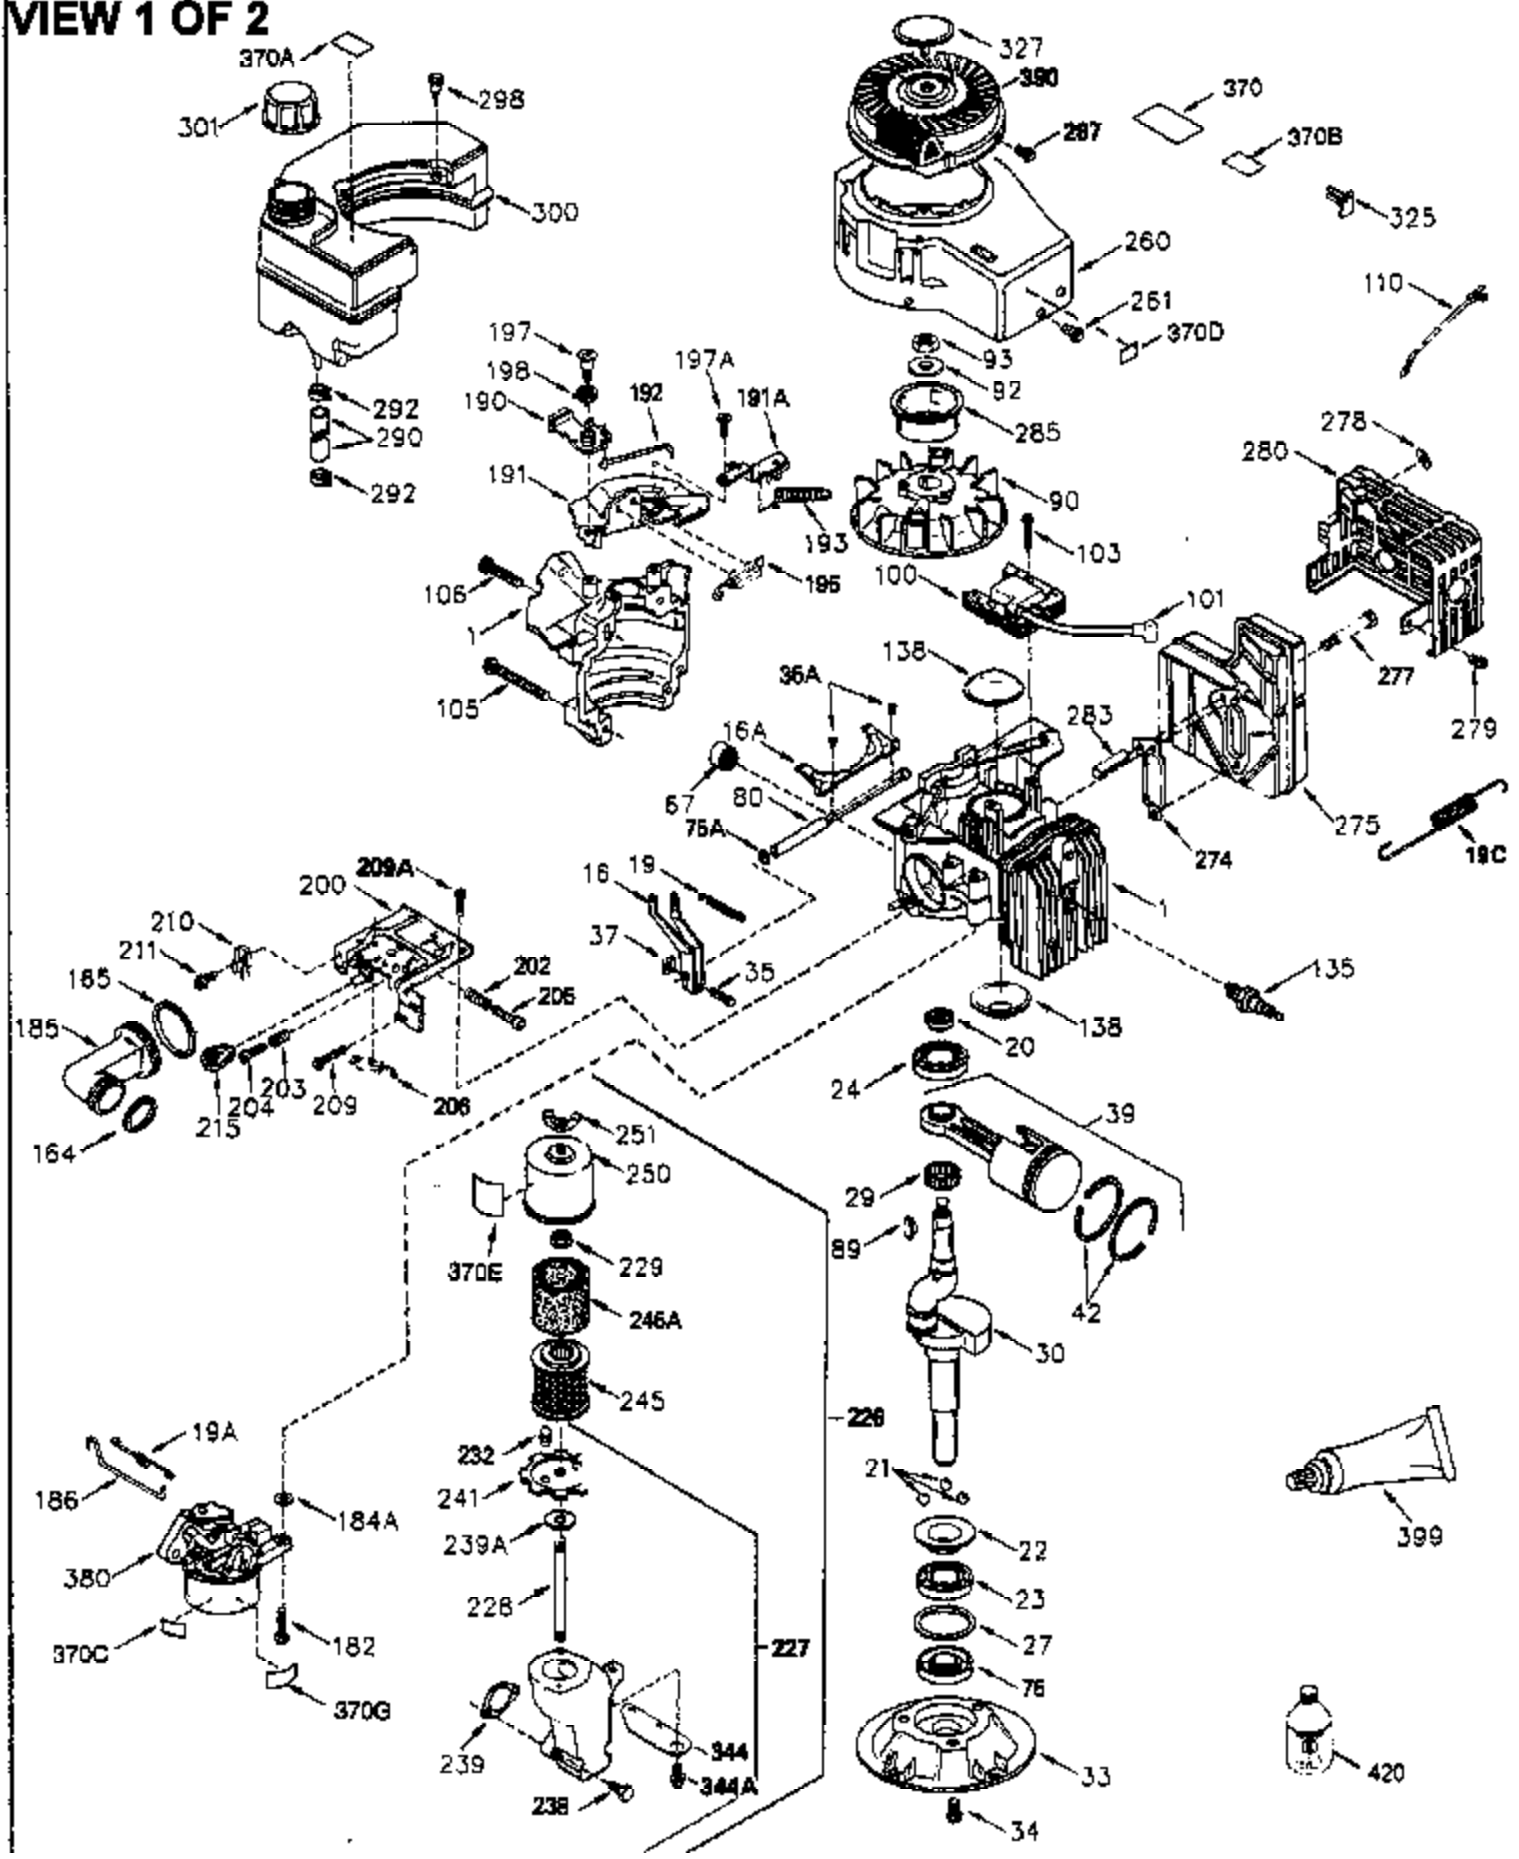

# VIEW 1 OF 2

Ref #	Part Number	Qty	Description
	1 250288		Cylinder (Incl. 67A, 75, 105, 106 & 1 38)
	16 490306		Governor Lever
	16A 490304		Governor Lever
	19A 490307		Throttle Link Spring
	19 490308		Extension Spring
	20 510340		Oil Seal
	21 570673		Ball Bearing
	22 510338		Slide Ring
	23 530158		Ball Bearing
	24 530161		Ball Bearing
	27 530159		Bearing Retainer
	29 530164		Bearing Strip (31 needles) (.495" lon g)
	30 290644		Crankshaft
	33 330179		Adapter Plate
	34 792067		Screw, 5/16-18 x 1"
	35A 650961		Screw, 4-40 x 1/4"
	35 29826		Screw, 10-32 x 3/4"
	37 29216		Lock Nut, 10-32
	39 310279B		Piston & Rod Ass'y. (Incl. 29 & 42)
	42 310239		Ring Set
	67 430233		Fuel Filter (Screen w/brass collar)
	67A 430234		Fuel Filter (Screen) (Optional)
	75A 510337		Oil Seal
	75 510339		Oil Seal (P.T.O. end)
	80 490305		Governor Shaft
	89 611107		Flywheel Key
	90 611109		Flywheel (Counterbalance)
	92 650815		Belleville Washer
	93 650816		Flywheel Nut
	100 34443A		Solid State Ignition
	101 610118		Spark Plug Cover
	103 650814		Screw, Torx T-15, 10-24 x 1"
	105 650892		Screw, 5/16-18 x 2-3/16"
	106 650891		Screw, 5/16-18 x 1-5/8"
	110 611106		Ground Wire
	135 35395		Spark Plug (RJ19LM)
	138 570683		Port Cover
	164 510341		"O" Ring
	165 510342		"O" Ring
	182 792067		Screw, 5/16-18 x 1"
	184A 27110		Washer
	185 570674		Intake Pipe & Reed Ass'y. (Incl. 164 & 165)
	186 490309		Governor Link
	200 570675A		Control Bracket (Incl.202,203,204,205 ,206)
	202 32924		Compression Spring
	203 31342		Compression Spring
	204 650549		Screw, 5-40 x 7/16"
	205 650606		Screw, 10-32 x 1-1/8"
	206 610973		Terminal
	209 650735		Screw, 10-24 x 3/8"
	210 27793		Conduit Clip
	211 650837		Screw, 10-32 x 1/4"
	226 730575A		Air Cleaner Kit (Incl. 227, 229, 238, 239, 245, 245A, 250, 251 & 370B)
	227 450249A		Air Cleaner Elbow Ass'y. (Incl. 228, 232, 238, 239A, 241, 344 & 344A)
	238 650834		Screw, 10-32 x 1-17/32"