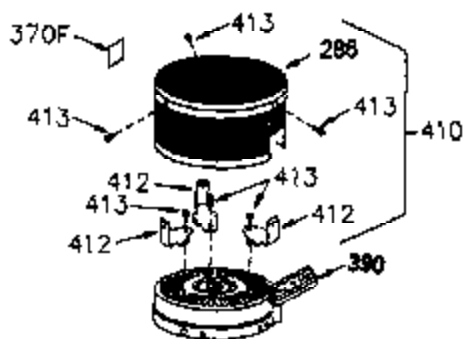

ILLUSTRATION SHOWS TYPICAL PARTS ONLY. ORDER BY PART NUMBER. PARTS NOT LISTED ARE SUPPLIED BY OEM.

VIEW 2 OF 2

Ref #	Part Number	Qty	Description
200	570675A	1	Control Bracket (Incl. 202 thru 206)
202	32924	1	Compression Spring
205	650606	1	Screw, 10-32 x 1-1/8"
209A	650867	2	Screw, 10-24 x 1/2"
209	650735	1	Screw, 10-24 x 3/8"
245	34782	1	## Air Cleaner Filter
287	650926	4	Screw, 8-32 x 21/64"
290	29774	1	Fuel Line
292	26460	2	Fuel Line Clamp
390	590688	1	Rewind Starter