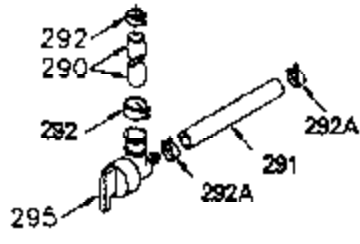

ILLUSTRATION SHOWS TYPICAL PARTS ONLY. ORDER BY PART NUMBER. PARTS NOT LISTED ARE SUPPLIED BY OEM.

VIEW 2 OF 2

Ref #	Part Number	Qty	Description
200	570675A	1	Control Bracket (Incl. 202 thru 206)
202	32924	1	Compression Spring
205	650606	1	Screw, 10-32 x 1-1/8"
209A	650867	2	Screw, 10-24 x 1/2"
209	650735	1	Screw, 10-24 x 3/8"
245	34782	1	## Air Cleaner Filter
287	650926	4	Screw, 8-32 x 21/64"
290	29774	1	Fuel Line
292	26460	2	Fuel Line Clamp
370K	36695	1	Starter Decal
390	590732	1	Rewind Starter (NOTE: This engine could have been built with 590738 starter. Refer to the design of the rope pulley strength ribs for part identification. Individual starter parts do not interchange. Refer to service bulletin 116).