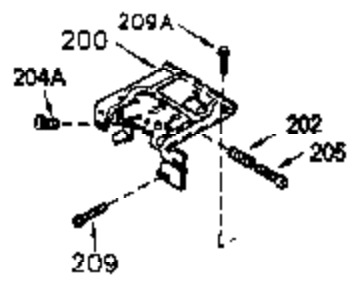

ILLUSTRATION SHOWS TYPICAL PARTS ONLY. ORDER BY PART NUMBER. PARTS NOT LISTED ARE SUPPLIED BY OEM.

VIEW 2 OF 2

Ref #	Part Number	Qty	Description
200	570675A	1	Control Bracket (Incl. 202 thru 206)
202	32924	1	Compression Spring
205	650606	1	Screw, 10-32 x 1-1/8"
209A	650867	2	Screw, 10-24 x 1/2"
209	650735	1	Screw, 10-24 x 3/8"
245	34782	1	## Air Cleaner Filter
287	650926	4	Screw, 8-32 x 21/64"
290	29774	1	Fuel Line
292	26460	2	Fuel Line Clamp
370K	36695	1	Starter Decal
390	590732	1	Rewind Starter (NOTE: This engine could have been built with 590738 starter. Refer to the design of the rope pulley strength ribs for part identification. Individual starter parts do not interchange. Refer to service bulletin 116).