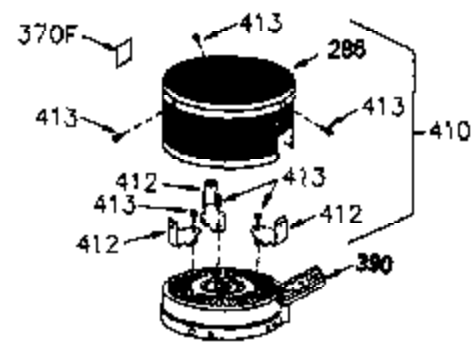

ILLUSTRATION SHOWS TYPICAL PARTS ONLY. ORDER BY PART NUMBER. PARTS NOT LISTED ARE SUPPLIED BY OEM.

VIEW 2 OF 2

Ref #	Part Number	Qty	Description
200	570675A	1	Control Bracket (Incl. 202 thru 206)
202	32924	1	Compression Spring
205	650606	1	Screw, 10-32 x 1-1/8"
209A	650867	2	Screw, 10-24 x 1/2"
209	650735	1	Screw, 10-24 x 3/8"
245	34782	1	## Air Cleaner Filter
287	650926	4	Screw, 8-32 x 21/64"
290	29774	1	Fuel Line
292	26460	2	Fuel Line Clamp
357	36412	1	Starter Rope Retainer
390	590688	1	Rewind Starter