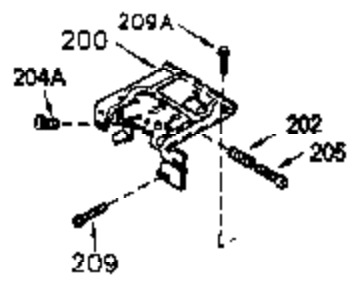

ILLUSTRATION SHOWS TYPICAL PARTS ONLY. ORDER BY PART NUMBER. PARTS NOT LISTED ARE SUPPLIED BY OEM.

VIEW 2 OF 2

Ref #	Part Number	Qty	Description
200	570675A	1	Control Bracket (Incl. 202 thru 206)
202	32924	1	Compression Spring
205	650606	1	Screw, 10-32 x 1-1/8"
209A	650867	2	Screw, 10-24 x 1/2"
209	650735	1	Screw, 10-24 x 3/8"
245	34782	1	## Air Cleaner Filter
287	650926	4	Screw, 8-32 x 21/64"
290	29774	1	Fuel Line
292	26460	2	Fuel Line Clamp
357	36412	1	Starter Rope Retainer
390	590688	1	Rewind Starter