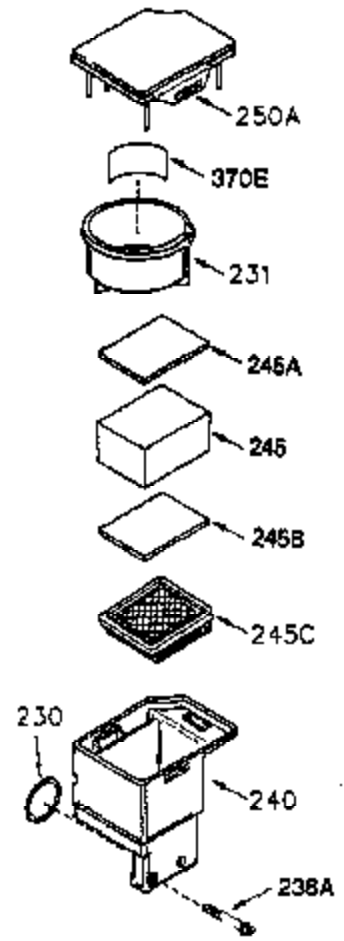

ILLUSTRATION SHOWS TYPICAL PARTS ONLY. ORDER BY PART NUMBER. PARTS NOT LISTED ARE SUPPLIED BY OEM.

VIEW 2 OF 2

Ref #	Part Number	Qty	Description
200	570675A	1	Control Bracket (Incl. 202 thru 206)
202	32924	1	Compression Spring
205	650606	1	Screw, 10-32 x 1-1/8"
209A	650867	2	Screw, 10-24 x 1/2"
209	650735	1	Screw, 10-24 x 3/8"
245	34782	1	## Air Cleaner Filter
287	650926	4	Screw, 8-32 x 21/64"
290	29774	1	Fuel Line
292	26460	2	Fuel Line Clamp
357	36412	1	Starter Rope Retainer
390	590688	1	Rewind Starter