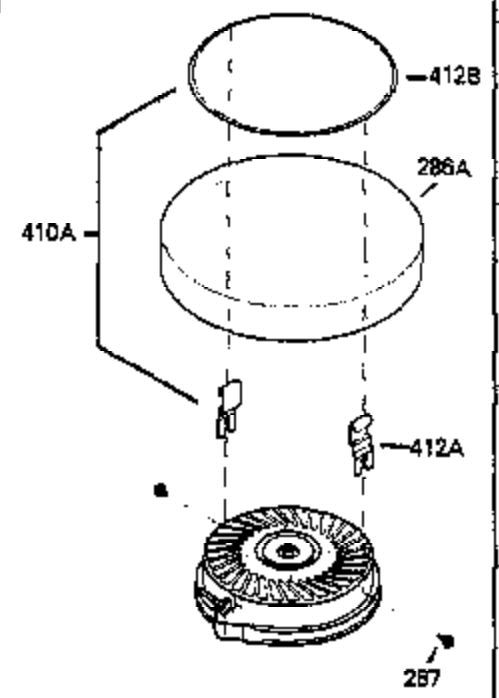

ILLUSTRATION SHOWS TYPICAL PARTS ONLY. ORDER BY PART NUMBER. PARTS NOT LISTED ARE SUPPLIED BY OEM.

VIEW 2 OF 2

Ref #	Part Number	Qty	Description
200	570675A	1	Control Bracket (Incl. 202 thru 206)
202	32924	1	Compression Spring
205	650606	1	Screw, 10-32 x 1-1/8"
209A	650867	2	Screw, 10-24 x 1/2"
209	650735	1	Screw, 10-24 x 3/8"
245	34782	1	## Air Cleaner Filter
287	650926	4	Screw, 8-32 x 21/64"
290	29774	1	Fuel Line
292	26460	2	Fuel Line Clamp
357	36412	1	Starter Rope Retainer
390	590688	1	Rewind Starter