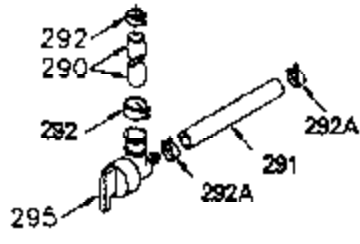

ILLUSTRATION SHOWS TYPICAL PARTS ONLY. ORDER BY PART NUMBER. PARTS NOT LISTED ARE SUPPLIED BY OEM.

VIEW 2 OF 2

Ref #	Part Number	Qty	Description
200	570675A	1	Control Bracket (Incl. 202 thru 206)
202	32924	1	Compression Spring
205	650606	1	Screw, 10-32 x 1-1/8"
209A	650867	2	Screw, 10-24 x 1/2"
209	650735	1	Screw, 10-24 x 3/8"
245	34782	1	## Air Cleaner Filter
287	650926	4	Screw, 8-32 x 21/64"
290	29774	1	Fuel Line
292	26460	2	Fuel Line Clamp
357	36412	1	Starter Rope Retainer
390	590688	1	Rewind Starter