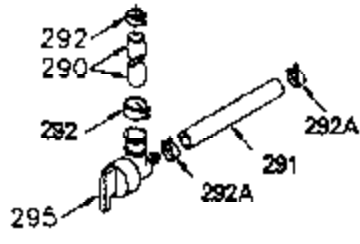

ILLUSTRATION SHOWS TYPICAL PARTS ONLY. ORDER BY PART NUMBER. PARTS NOT LISTED ARE SUPPLIED BY OEM.

VIEW 2 OF 2

Ref #	Part Number	Qty	Description
200	570696A	1	Control Bracket (Incl. 202 thru 205)
202	32924	1	Compression Spring
205	650606	1	Screw, 10-32 x 1-1/8"
209A	650867	2	Screw, 10-24 x 1/2"
209	650735	1	Screw, 10-24 x 3/8"
245	34782B	1	## Air Cleaner Filter
245A	34783	1	## Air Cleaner Filter
286A	36403	1	Starter Air Cleaner
287	650926	4	Screw, 8-32 x 21/64"
290	29774		Fuel Line
291	29774	1	Fuel Line
292	26460	4	Fuel Line Clamp
295	35857	1	Fuel Shut-Off Valve
370E	37089	1	Air Cleaner Decal
370K	36695	1	Starter Decal
390	590732	1	Rewind Starter (NOTE: This engine could have been built with 590738 starter.)
410A	730604	1	Starter Muff Kit (Incl. 286A, 412A & 412B)
412B	36404	1	Starter Air Cleaner Mounting Ring
412A	36405	2	Starter Air Cleaner Mounting Bracket