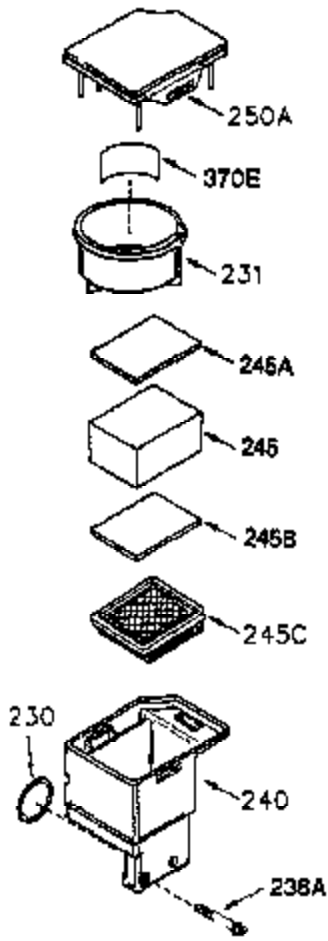

ILLUSTRATION SHOWS TYPICAL PARTS ONLY. ORDER BY PART NUMBER. PARTS NOT LISTED ARE SUPPLIED BY OEM.

VIEW 2 OF 2

Ref #	Part Number	Qty	Description
200	570675A	1	Control Bracket (Incl. 202 thru 206)
202	32924	1	Compression Spring
205	650606	1	Screw, 10-32 x 1-1/8"
209A	650867	2	Screw, 10-24 x 1/2"
209	650735	1	Screw, 10-24 x 3/8"
245	34782A	1	## Air Cleaner Filter
286A	36403	1	Starter Air Cleaner
287	650926	4	Screw, 8-32 x 21/64"
290	29774	1	Fuel Line
291	29774	1	Fuel Line
292	26460	4	Fuel Line Clamp
295	35857	1	Fuel Shut-Off Valve
370K	36695	1	Starter Decal
390	590694	1	Rewind Starter (NOTE: This engine could have been built with 590737 starter.)
412A	36405	2	Starter Air Cleaner Mounting Bracket
412B	36404	1	Starter Air Cleaner Mounting Ring