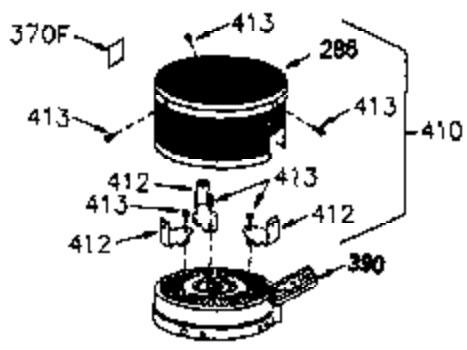

ILLUSTRATION SHOWS TYPICAL PARTS ONLY. ORDER BY PART NUMBER. PARTS NOT LISTED ARE SUPPLIED BY OEM.

VIEW 2 OF 2

Ref #	Part Number	Qty	Description
200	570675A	1	Control Bracket (Incl. 202 thru 206)
202	32924	1	Compression Spring
205	650606	1	Screw, 10-32 x 1-1/8"
209A	650867	2	Screw, 10-24 x 1/2"
209	650735	1	Screw, 10-24 x 3/8"
245	34782A	1	## Air Cleaner Filter
286A	36403	1	Starter Air Cleaner
287	650926	4	Screw, 8-32 x 21/64"
290	29774	1	Fuel Line
291	29774	1	Fuel Line
292	26460	4	Fuel Line Clamp
295	35857	1	Fuel Shut-Off Valve
370K	36695	1	Starter Decal
390	590694	1	Rewind Starter (NOTE: This engine could have been built with 590737 starter.)
412A	36405	2	Starter Air Cleaner Mounting Bracket
412B	36404	1	Starter Air Cleaner Mounting Ring