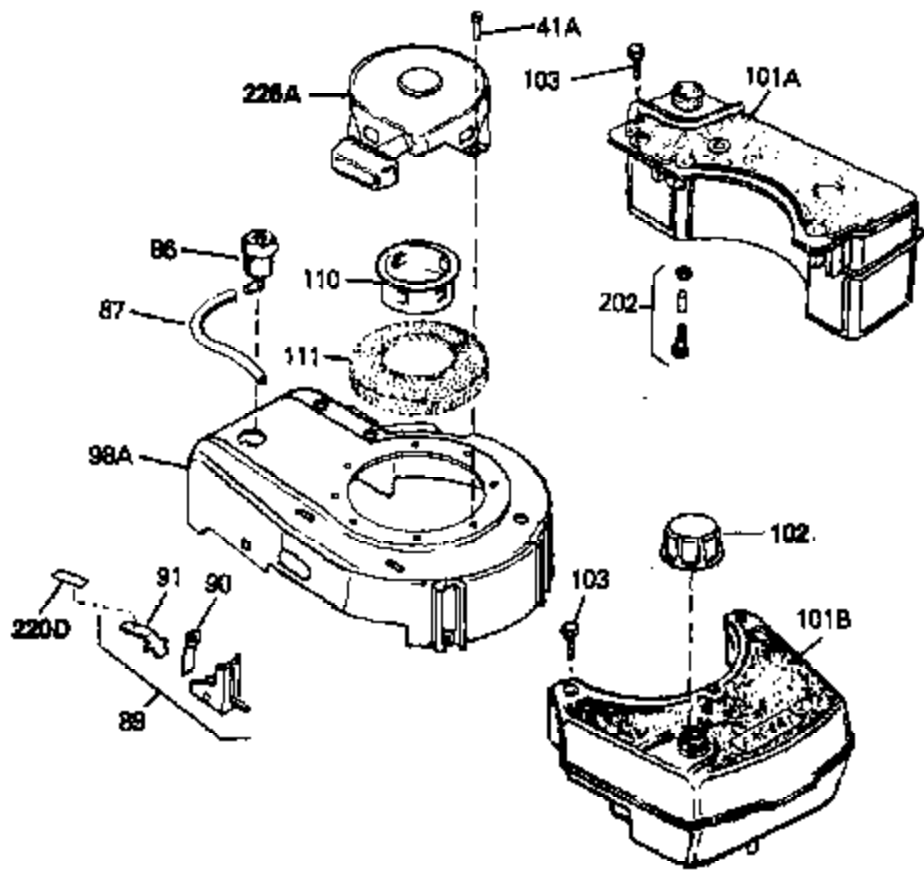

Ref #	Part Number	Qty	Description
69A	650777	0	Screw, Slotted fil. hd. mach., 6-32 x 7/16
69	650549	0	Screw
70A	34336	0	Link, Governor-to-throttle
70	34337	0	Link, Governor spring
71	31361	0	Spring, Governor
72	650774	0	Screw, Hex hd., 1/4-20 x 2-3/8
72	650795	0	Screw, Hex hd. cap, Sems, 1/4-20 x 2-5/16
72	650869	0	Screw, Hex hd., 1/4-20 x 2-3/4
72	792005	0	Screw, Hex hd., 1/4-20 x 2-1/2
73	27181B	0	Muffler
80	34231	0	Wire, Ground (One female fitting & one
81	26756	0	Gasket, Carburetor
82	29752	0	Nut
83	6201	0	Screw
92	28942	0	Screw
93	27793	0	Clip, Conduit
95	30200	0	Screw
96	33131A	0	Control Assy., Speed
97	610973	0	Terminal Assy.
98	34345	0	Housing, Blower
99	650831	0	Screw, Hex washer hd. Powerlok thread,
100	30200	0	Screw
101	32170A	0	Tank Assy., Fuel (White Poly) (1 qt.)
102	33032	0	Cap, Fuel filler (Red Plastic) (Spurt
104	26460	0	Clamp, Fuel line
105	29774	0	Line, Fuel (Braided 8.25")
105	30705	0	Line, Fuel (Braided 16")
105	30962	0	Line, Fuel (Braided 32")
105	34357	0	Line, Fuel (Epichlorohydrin 6-3/4")
106	650815	0	Washer, Belleville
106A	650791	0	Washer, Belleville
107	650607	0	Nut, Flywheel
109	34113	0	Plug, Screen
113	30593	0	Clip, Magneto wire
114	27275	0	Clip, Hi-tension wire
121	730207	0	Magneto-to-Solid State Conversion Kit
154	34340	0	Element, Air cleaner (Poly)
155	34341A	0	Cover, Air cleaner (Black)
156	34339	0	Body, Air cleaner
157	650806	0	Screw, Hex washer hd. shoulder, 10-32 x 5/8
162	34338	0	Gasket, Air cleaner
220B	34363	0	Decal, Instruction
220	34346	0	Decal, Instruction
220	550223	0	Decal, Name
223	631021	0	Inlet Needle, Seat & Clip Assy.
224	632046A	0	Carburetor
226	590531	0	Starter, Side mount rewind
230	33238D	0	Gasket Set

Ref #	Part Number	Qty	Description
41A	0	0	Rivet, Pop (3/16" Dia.)
41A	650735	0	Screw
102	33032	0	Cap, Fuel filler (Red Plastic) (Spurt
157	650806	0	Screw, Hex washer hd. shoulder, 10-32 x 5/8
202	730194	0	Rope Guide Kit