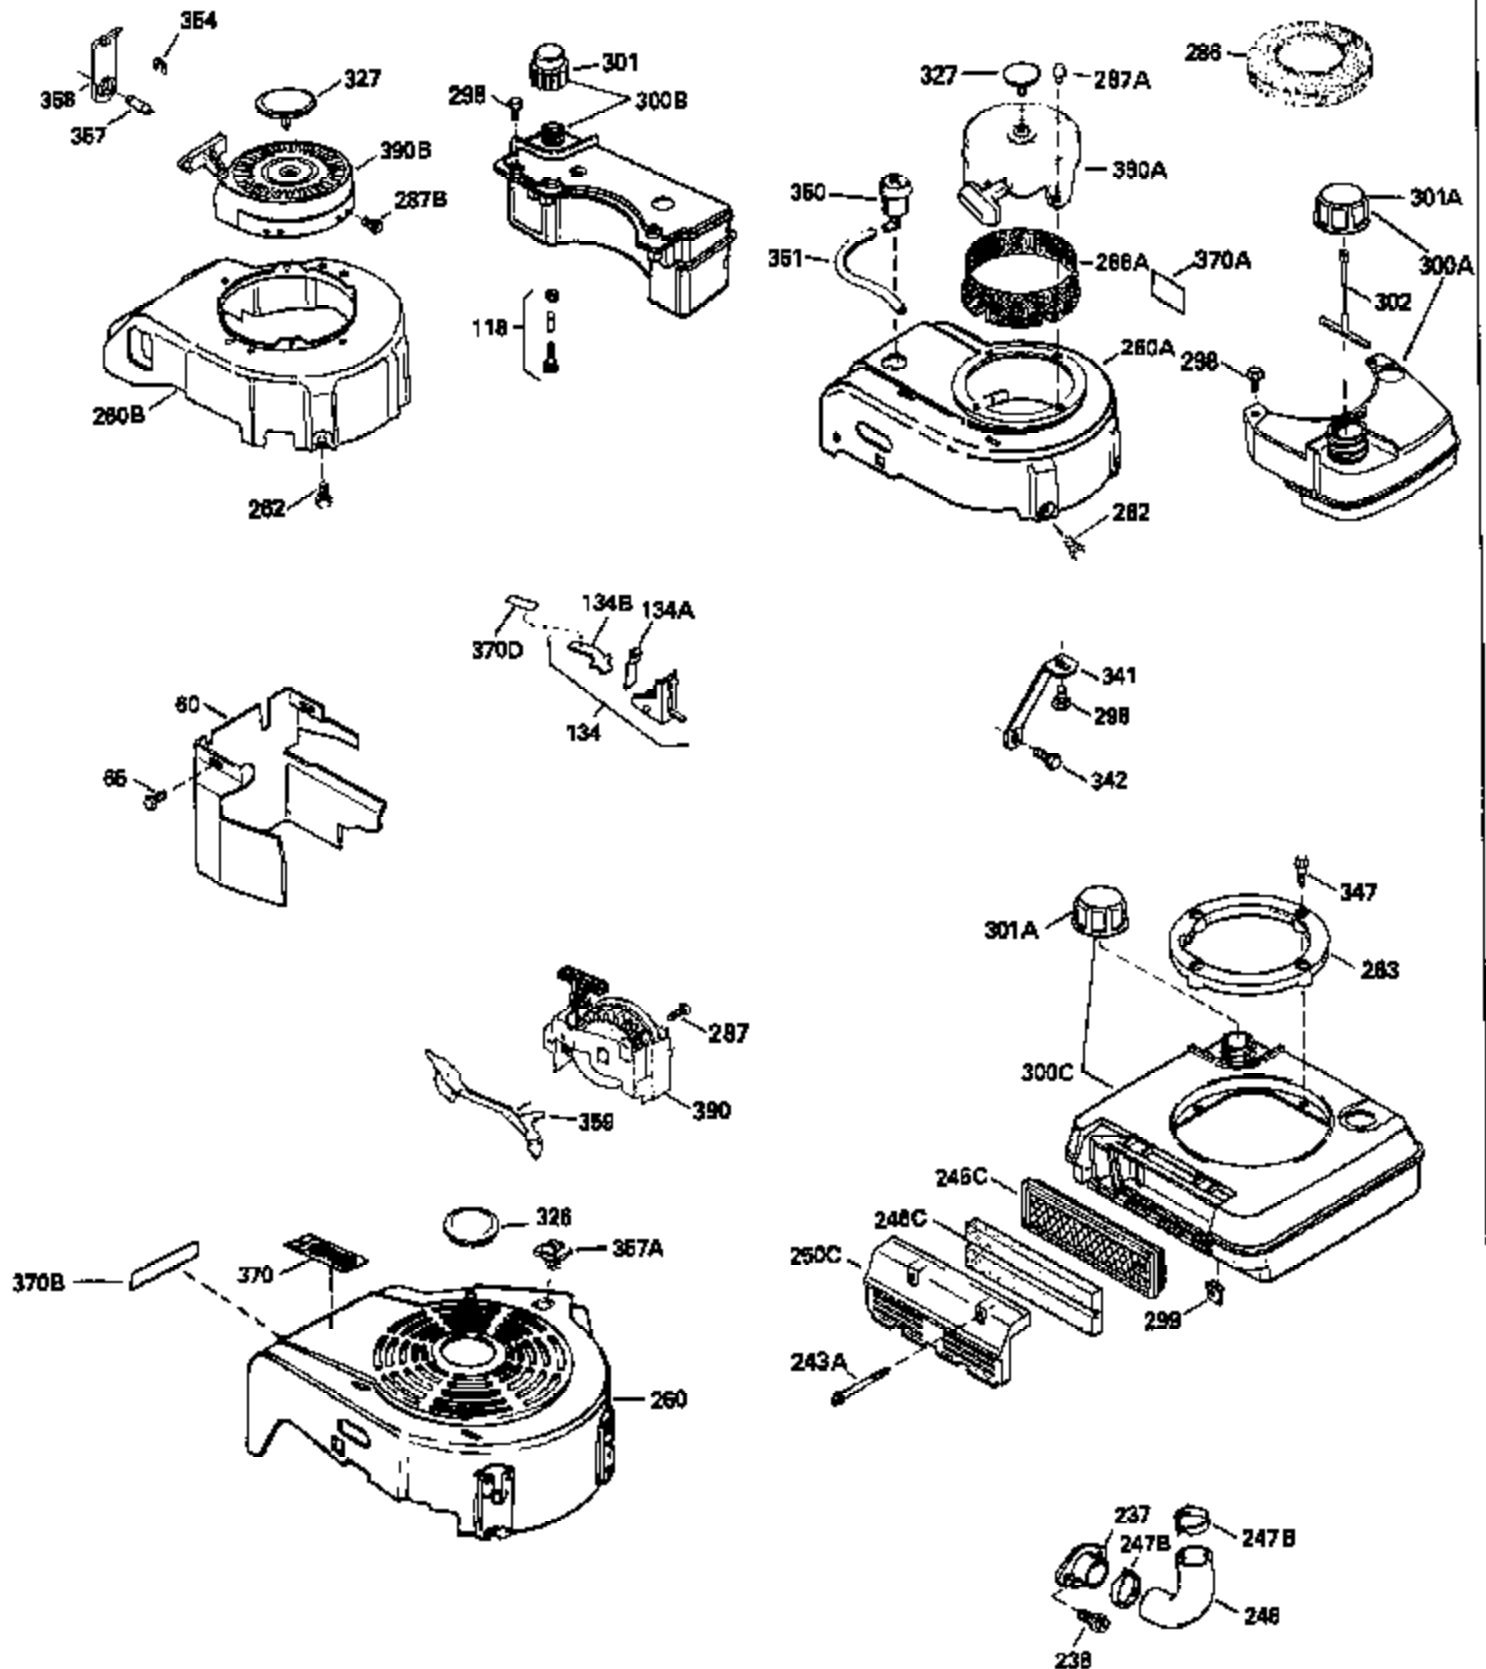

ILLUSTRATION SHOWS TYPICAL PARTS ONLY. ORDER BY PART NUMBER. PARTS NOT LISTED ARE SUPPLIED BY OEM.

Ref #	Part Number	Qty	Description
118	730194		Rope Guide Kit (Use as required with 34476 fuel tank)
238	650806		Screw, 10-32 x 5/8"
246C	35705		Filter, Pre-Air (Optional)
260A	34793		Housing, Blower
262	650831		Screw, 1/4-20 x 15/32"
286	590417		Screen, Starter cup
287A	650735		Screw, 10-24 x 3/8" (Use as required)
287A			Pop Rivet, (3/16" Dia.)(Purchase locally)
301	33032		Fuel Cap
370	550223		Decal, Name
370A	34346		Decal, Instruction
379	631021		Inlet Needle, Seat & Clip Assy.
390A	590420		Rewind Starter (Refer to Division 5, Section C, page 25 or Fiche 8, Grid G-7 for breakdown)