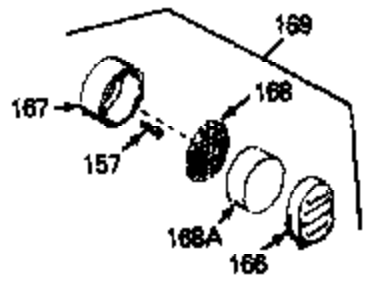

Ref #	Part Number	Qty	Description
41A	0	0	Rivet, Pop (3/16" Dia.)
41A	650735	0	Screw
89	34657	0	Footproof Spark Plug Stop Lever
90	34438	0	Spring, Stop switch
91	34439	0	Clip, Stop switch
102	33032	0	Cap, Fuel filler (Red Plastic) (Spurt
157	650806	0	Screw, Hex washer hd. shoulder, 10-32 x 5/8
202	730194	0	Rope Guide Kit
220D	34407	0	Decal, Stop control (Bilingual)

Ref #	Part Number	Qty	Description
45	650489	0	Screw
61	31384A	0	Pipe, Intake
67	33086	0	Lever, Speed adj.
70	32653	0	Link, Governor spring
71	31361	0	Spring, Governor
72	650774	0	Screw, Hex hd., 1/4-20 x 2-3/8
72	650795	0	Screw, Hex hd. cap, Sems, 1/4-20 x 2-5/16
72	650869	0	Screw, Hex hd., 1/4-20 x 2-3/4
72	792005	0	Screw, Hex hd., 1/4-20 x 2-1/2
72A	30063	0	Screw
76	26754A	0	Gasket, Exhaust
77	730162	0	Kit, Muffler Adapter
83	6201	0	Screw
97	610973	0	Terminal Assy.
108	33876	0	Gasket, Stator
149	34267	0	Dipstick, Oil (Twist Lock)
150	33590	0	"O" Ring
151	650562	0	Screw
152	34265	0	Gasket, Oil fill tube
152	34282	0	"O" Ring (.612 I.D. x .812 O.D. x .103
153	34264	0	Tube Assy., Oil fill (Plastic)
221	30547A	0	Contact Assy., Breaker
222	30548B	0	Condenser
225	610793A	0	Magneto, Tecumseh (w/ring gear)