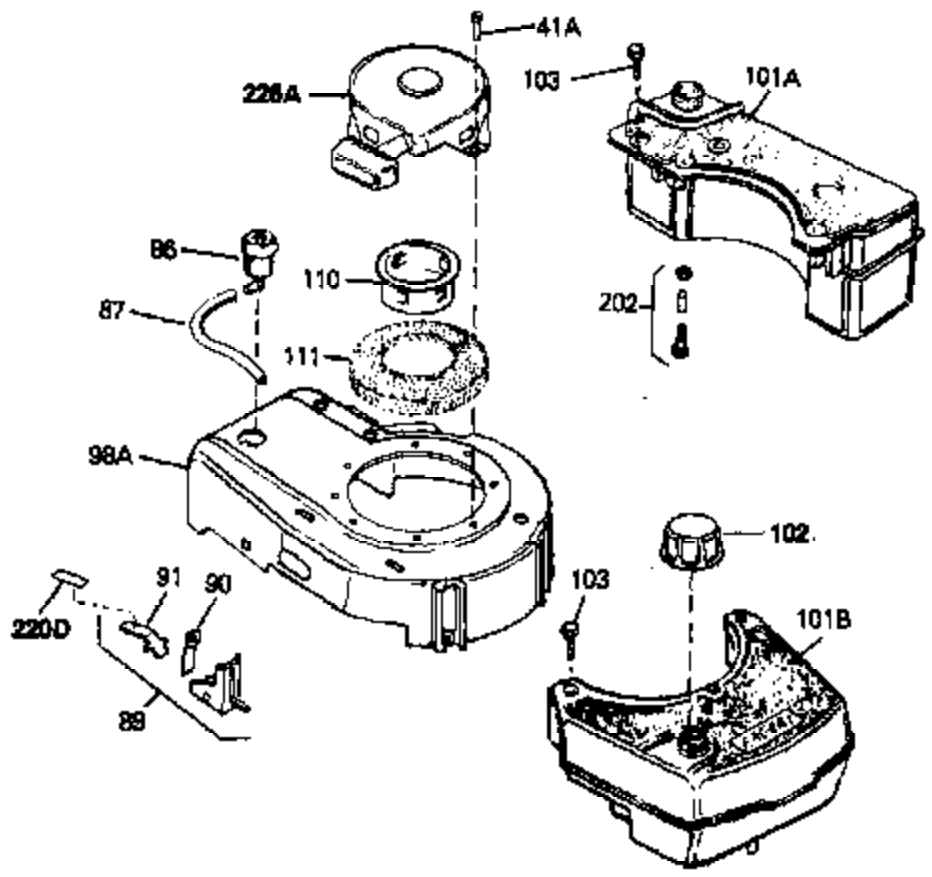

Ref #	Part Number	Qty	Description
41A	0	0	Rivet, Pop (3/16" Dia.)
41A	650735	0	Screw
89	34657	0	Footproof Spark Plug Stop Lever
90	34438	0	Spring, Stop switch
91	34439	0	Clip, Stop switch
102	33032	0	Cap, Fuel filler (Red Plastic) (Spurt
157	650806	0	Screw, Hex washer hd. shoulder, 10-32 x 5/8
202	730194	0	Rope Guide Kit
220D	34407	0	Decal, Stop control (Bilingual)

Ref #	Part Number	Qty	Description
45	650489	0	Screw
61	31384A	0	Pipe, Intake
67	33086	0	Lever, Speed adj.
70	32653	0	Link, Governor spring
71	31361	0	Spring, Governor
72	650774	0	Screw, Hex hd., 1/4-20 x 2-3/8
72	650795	0	Screw, Hex hd. cap, Sems, 1/4-20 x 2-5/16
72	650869	0	Screw, Hex hd., 1/4-20 x 2-3/4
72	792005	0	Screw, Hex hd., 1/4-20 x 2-1/2
72A	30063	0	Screw
76	26754A	0	Gasket, Exhaust
77	730162	0	Kit, Muffler Adapter
83	6201	0	Screw
97	610973	0	Terminal Assy.
108	33876	0	Gasket, Stator
149	34267	0	Dipstick, Oil (Twist Lock)
150	33590	0	"O" Ring
151	650562	0	Screw
152	34265	0	Gasket, Oil fill tube
152	34282	0	"O" Ring (.612 I.D. x .812 O.D. x .103
153	34264	0	Tube Assy., Oil fill (Plastic)
221	30547A	0	Contact Assy., Breaker
222	30548B	0	Condenser
225	610793A	0	Magneto, Tecumseh (w/ring gear)