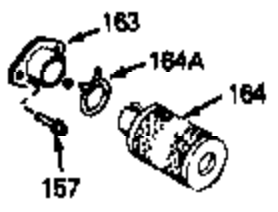

Ref #	Part Number	Qty	Description
41A	0	0	Rivet, Pop (3/16" Dia.)
41A	650735	0	Screw
89	34657	0	Footproof Spark Plug Stop Lever
90	34438	0	Spring, Stop switch
91	34439	0	Clip, Stop switch
102	33032	0	Cap, Fuel filler (Red Plastic) (Spurt
157	650806	0	Screw, Hex washer hd. shoulder, 10-32 x 5/8
202	730194	0	Rope Guide Kit
220D	34407	0	Decal, Stop control (Bilingual)

Ref #	Part Number	Qty	Description
45	650489	0	Screw
61	31384A	0	Pipe, Intake
67	33086	0	Lever, Speed adj.
70	32653	0	Link, Governor spring
71	31361	0	Spring, Governor
72	650774	0	Screw, Hex hd., 1/4-20 x 2-3/8
72	650795	0	Screw, Hex hd. cap, Sems, 1/4-20 x 2-5/16
72	650869	0	Screw, Hex hd., 1/4-20 x 2-3/4
72	792005	0	Screw, Hex hd., 1/4-20 x 2-1/2
72A	30063	0	Screw
76	26754A	0	Gasket, Exhaust
77	730162	0	Kit, Muffler Adapter
83	6201	0	Screw
97	610973	0	Terminal Assy.
108	33876	0	Gasket, Stator
149	34267	0	Dipstick, Oil (Twist Lock)
150	33590	0	"O" Ring
151	650562	0	Screw
152	34265	0	Gasket, Oil fill tube
152	34282	0	"O" Ring (.612 I.D. x .812 O.D. x .103
153	34264	0	Tube Assy., Oil fill (Plastic)
221	30547A	0	Contact Assy., Breaker
222	30548B	0	Condenser
225	610793A	0	Magneto, Tecumseh (w/ring gear)