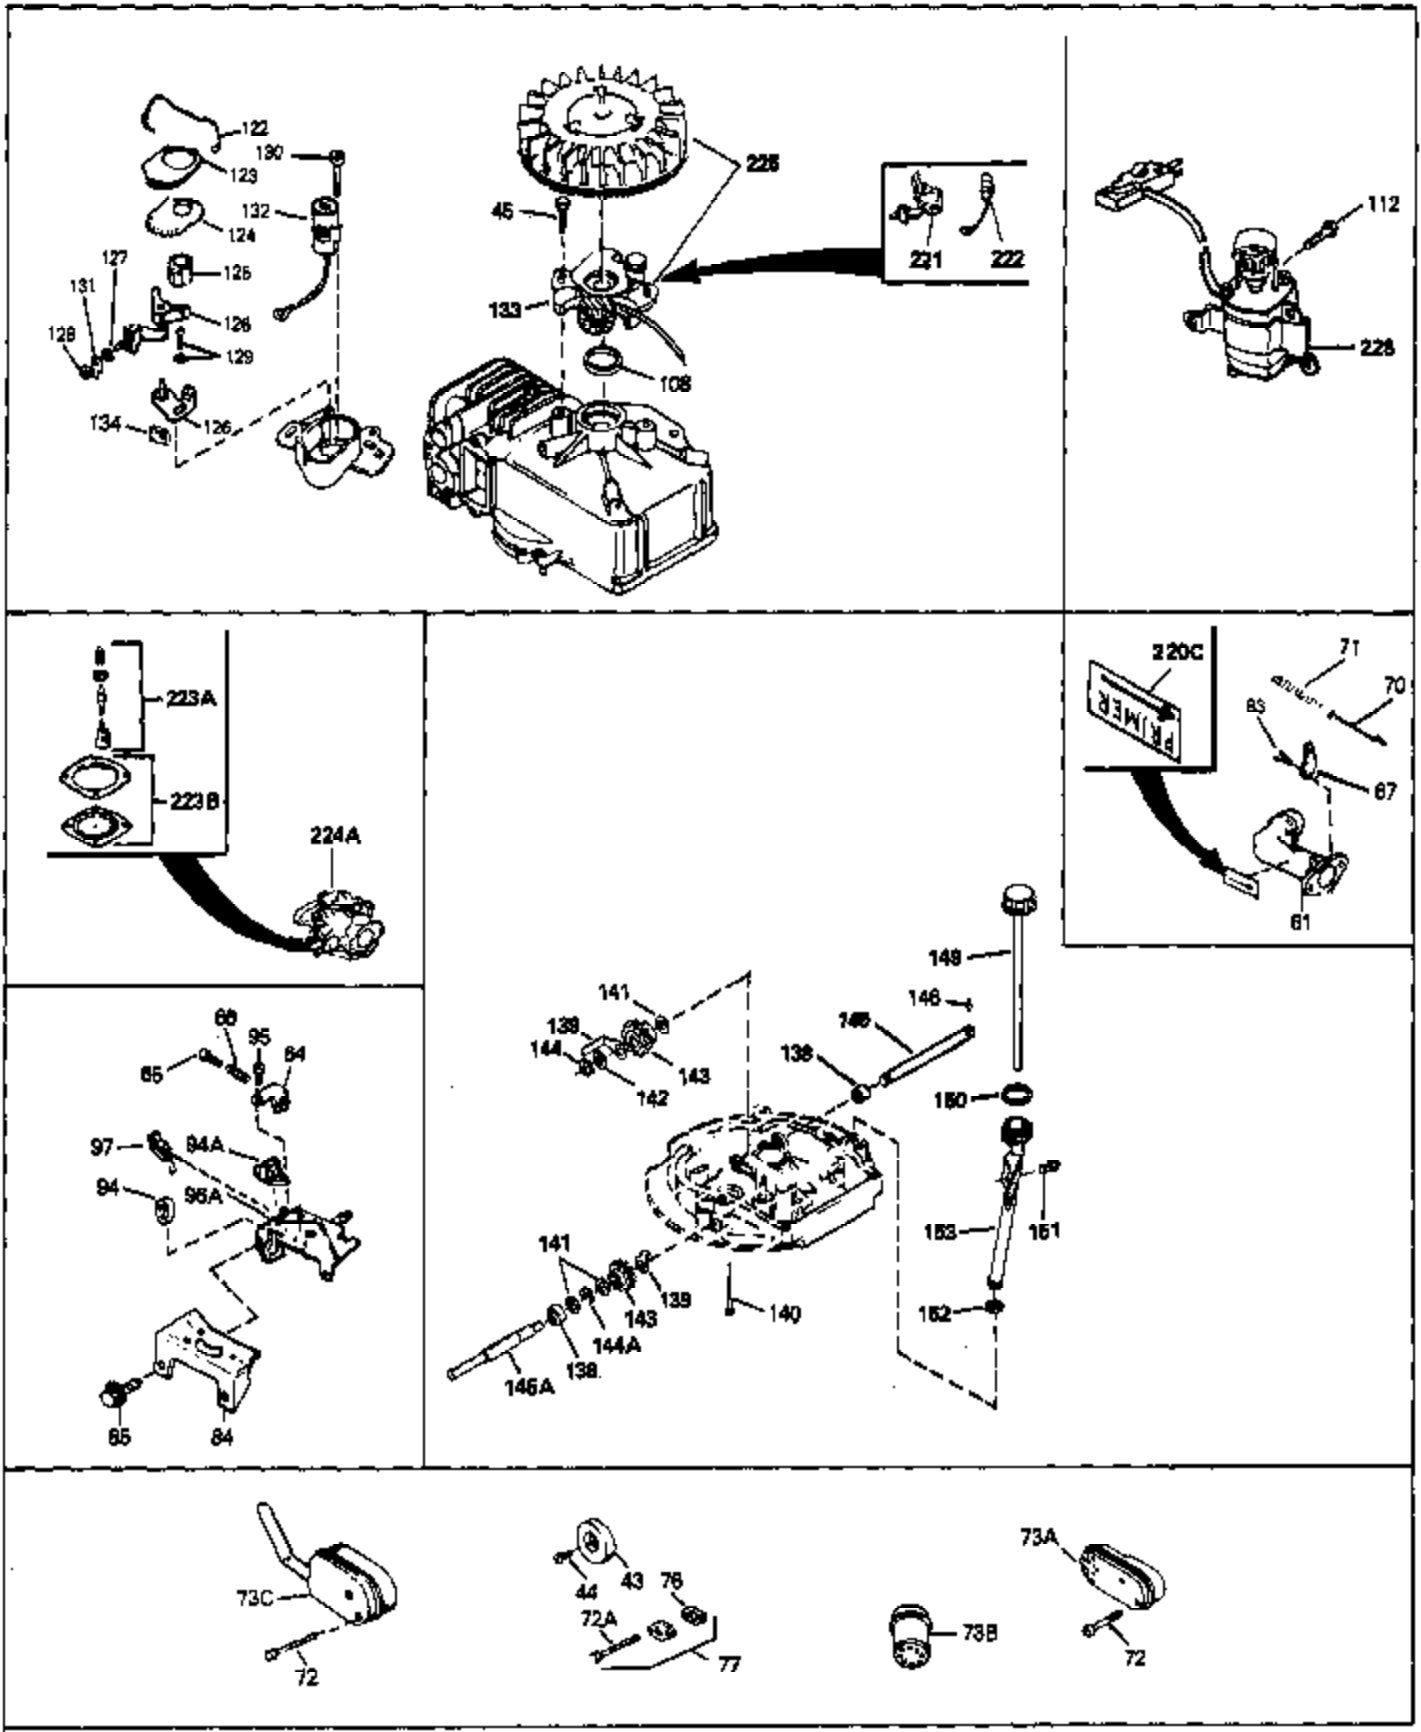

Ref #	Part Number	Qty	Description
41A	0	0	Rivet, Pop (3/16" Dia.)
41A	650735	0	Screw
89	34657	0	Footproof Spark Plug Stop Lever
90	34438	0	Spring, Stop switch
91	34439	0	Clip, Stop switch
102	33032	0	Cap, Fuel filler (Red Plastic) (Spurt
157	650806	0	Screw, Hex washer hd. shoulder, 10-32 x 5/8
202	730194	0	Rope Guide Kit
220D	34407	0	Decal, Stop control (Bilingual)

Ref #	Part Number	Qty	Description
45	650489	0	Screw
61	31384A	0	Pipe, Intake
67	33086	0	Lever, Speed adj.
70	32653	0	Link, Governor spring
71	31361	0	Spring, Governor
72	650774	0	Screw, Hex hd., 1/4-20 x 2-3/8
72	650795	0	Screw, Hex hd. cap, Sems, 1/4-20 x 2-5/16
72	650869	0	Screw, Hex hd., 1/4-20 x 2-3/4
72	792005	0	Screw, Hex hd., 1/4-20 x 2-1/2
72A	30063	0	Screw
76	26754A	0	Gasket, Exhaust
77	730162	0	Kit, Muffler Adapter
83	6201	0	Screw
97	610973	0	Terminal Assy.
108	33876	0	Gasket, Stator
149	34267	0	Dipstick, Oil (Twist Lock)
150	33590	0	"O" Ring
151	650562	0	Screw
152	34265	0	Gasket, Oil fill tube
152	34282	0	"O" Ring (.612 I.D. x .812 O.D. x .103
153	34264	0	Tube Assy., Oil fill (Plastic)
221	30547A	0	Contact Assy., Breaker
222	30548B	0	Condenser
225	610793A	0	Magneto, Tecumseh (w/ring gear)