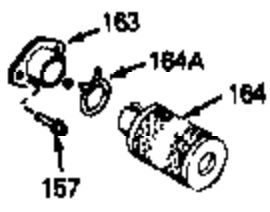

Ref #	Part Number	Qty	Description
41A	0	0	Rivet, Pop (3/16" Dia.)
41A	650735	0	Screw
89	34657	0	Footproof Spark Plug Stop Lever
90	34438	0	Spring, Stop switch
91	34439	0	Clip, Stop switch
102	33032	0	Cap, Fuel filler (Red Plastic) (Spurt
157	650806	0	Screw, Hex washer hd. shoulder, 10-32 x 5/8
202	730194	0	Rope Guide Kit
220D	34407	0	Decal, Stop control (Bilingual)

Ref #	Part Number	Qty	Description
45	650489	0	Screw
61	31384A	0	Pipe, Intake
67	33086	0	Lever, Speed adj.
70	32653	0	Link, Governor spring
71	31361	0	Spring, Governor
72	650774	0	Screw, Hex hd., 1/4-20 x 2-3/8
72	650795	0	Screw, Hex hd. cap, Sems, 1/4-20 x 2-5/16
72	650869	0	Screw, Hex hd., 1/4-20 x 2-3/4
72	792005	0	Screw, Hex hd., 1/4-20 x 2-1/2
72A	30063	0	Screw
76	26754A	0	Gasket, Exhaust
77	730162	0	Kit, Muffler Adapter
83	6201	0	Screw
97	610973	0	Terminal Assy.
108	33876	0	Gasket, Stator
149	34267	0	Dipstick, Oil (Twist Lock)
150	33590	0	"O" Ring
151	650562	0	Screw
152	34265	0	Gasket, Oil fill tube
152	34282	0	"O" Ring (.612 I.D. x .812 O.D. x .103
153	34264	0	Tube Assy., Oil fill (Plastic)
221	30547A	0	Contact Assy., Breaker
222	30548B	0	Condenser
225	610793A	0	Magneto, Tecumseh (w/ring gear)