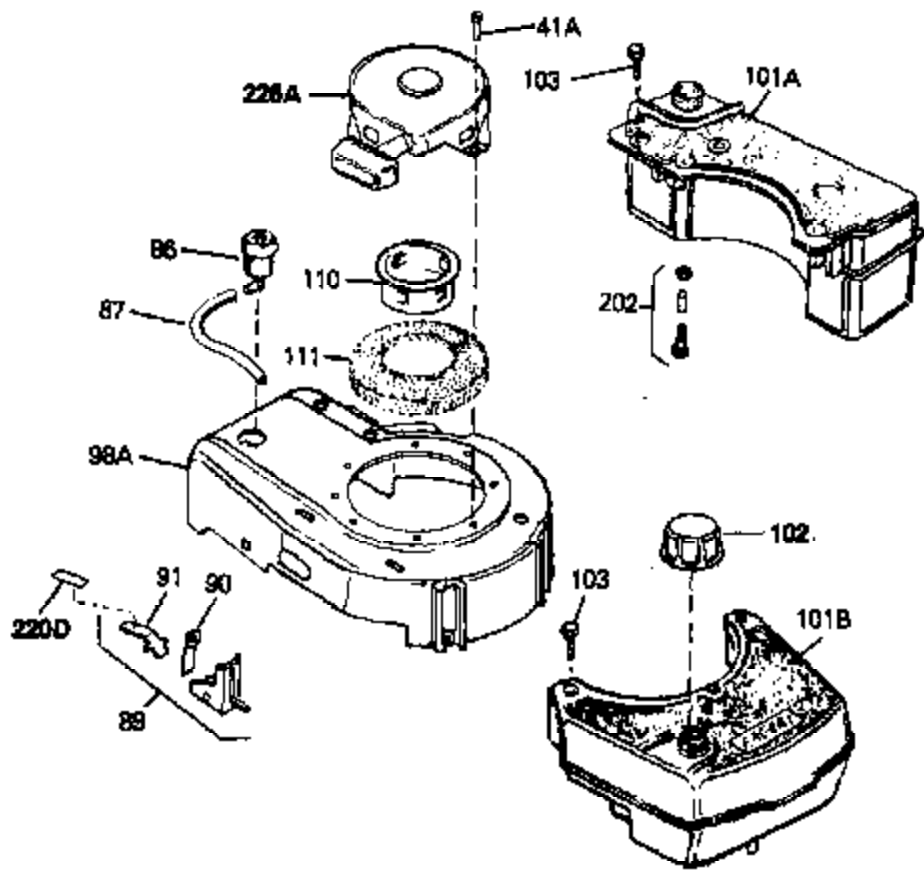

Ref #	Part Number	Qty	Description
41A	0	0	Rivet, Pop (3/16" Dia.)
41A	650735	0	Screw
89	34657	0	Footproof Spark Plug Stop Lever
90	34438	0	Spring, Stop switch
91	34439	0	Clip, Stop switch
102	33032	0	Cap, Fuel filler (Red Plastic) (Spurt
157	650806	0	Screw, Hex washer hd. shoulder, 10-32 x 5/8
202	730194	0	Rope Guide Kit
220D	34407	0	Decal, Stop control (Bilingual)

Ref #	Part Number	Qty	Description
45	650489	0	Screw
61	31384A	0	Pipe, Intake
67	33086	0	Lever, Speed adj.
70	32653	0	Link, Governor spring
71	31361	0	Spring, Governor
72	650774	0	Screw, Hex hd., 1/4-20 x 2-3/8
72	650795	0	Screw, Hex hd. cap, Sems, 1/4-20 x 2-5/16
72	650869	0	Screw, Hex hd., 1/4-20 x 2-3/4
72	792005	0	Screw, Hex hd., 1/4-20 x 2-1/2
72A	30063	0	Screw
76	26754A	0	Gasket, Exhaust
77	730162	0	Kit, Muffler Adapter
83	6201	0	Screw
97	610973	0	Terminal Assy.
108	33876	0	Gasket, Stator
149	34267	0	Dipstick, Oil (Twist Lock)
150	33590	0	"O" Ring
151	650562	0	Screw
152	34265	0	Gasket, Oil fill tube
152	34282	0	"O" Ring (.612 I.D. x .812 O.D. x .103
153	34264	0	Tube Assy., Oil fill (Plastic)
221	30547A	0	Contact Assy., Breaker
222	30548B	0	Condenser
225	610793A	0	Magneto, Tecumseh (w/ring gear)