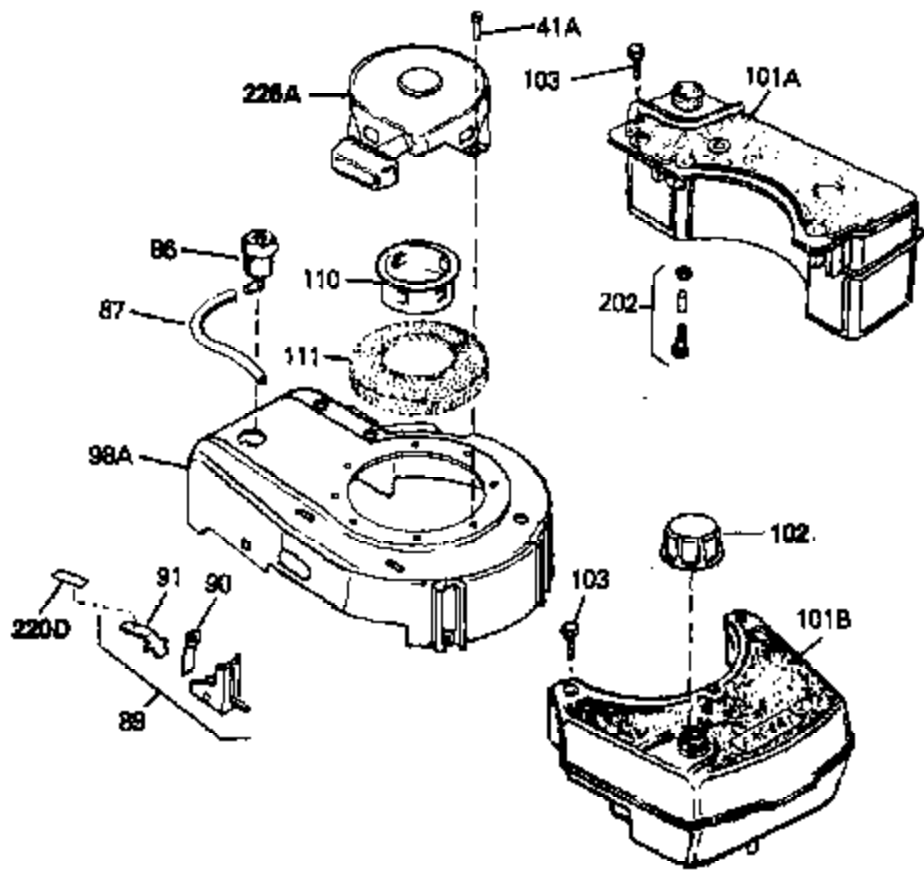

Ref #	Part Number	Qty	Description
41A	0	0	Rivet, Pop (3/16" Dia.)
41A	650735	0	Screw
102	33032	0	Cap, Fuel filler (Red Plastic) (Spurt
157	650806	0	Screw, Hex washer hd. shoulder, 10-32 x 5/8
202	730194	0	Rope Guide Kit

Ref #	Part Number	Qty	Description
45	650489	0	Screw
61	31384A	0	Pipe, Intake
70	34337	0	Link, Governor spring
71	31361	0	Spring, Governor
72	650774	0	Screw, Hex hd., 1/4-20 x 2-3/8
72	650795	0	Screw, Hex hd. cap, Sems, 1/4-20 x 2-5/16
72	650869	0	Screw, Hex hd., 1/4-20 x 2-3/4
72	792005	0	Screw, Hex hd., 1/4-20 x 2-1/2
72A	30063	0	Screw
76	26754A	0	Gasket, Exhaust
77	730162	0	Kit, Muffler Adapter
83	6201	0	Screw
94	32410	0	Knob, Speed control
95	30200	0	Screw
97	610973	0	Terminal Assy.
108	33876	0	Gasket, Stator
149	34267	0	Dipstick, Oil (Twist Lock)
150	33590	0	"O" Ring
151	650562	0	Screw
152	34265	0	Gasket, Oil fill tube
152	34282	0	"O" Ring (.612 I.D. x .812 O.D. x .103
153	34264	0	Tube Assy., Oil fill (Plastic)
221	30547A	0	Contact Assy., Breaker
222	30548B	0	Condenser
225	610793A	0	Magneto, Tecumseh (w/ring gear)