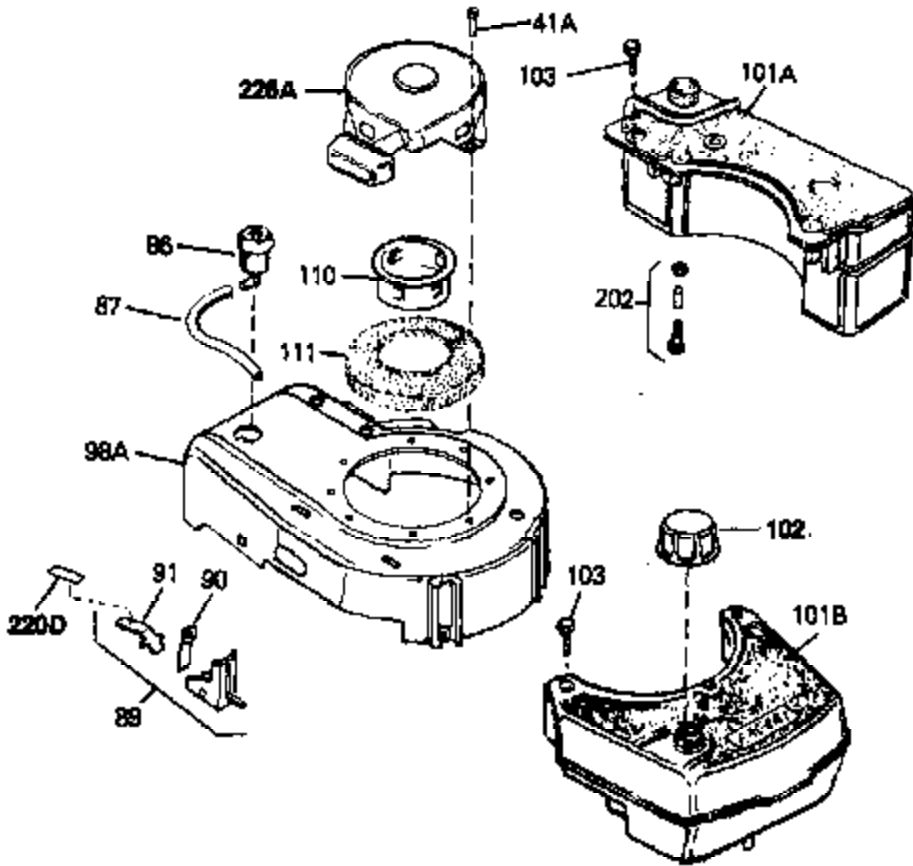

Ref #	Part Number	Qty	Description
68	33802	0	Spring Compression
69	650549	0	Screw
69A	650777	0	Screw, Slotted fil. hd. mach., 6-32 x 7/16
70	34337	0	Link, Governor spring
70A	34336	0	Link, Governor-to-throttle
71	31361	0	Spring, Governor
72	650774	0	Screw, Hex hd., 1/4-20 x 2-3/8
72	650795	0	Screw, Hex hd. cap, Sems, 1/4-20 x 2-5/16
72	650869	0	Screw, Hex hd., 1/4-20 x 2-3/4
72	792005	0	Screw, Hex hd., 1/4-20 x 2-1/2
73	27181B	0	Muffler
80	34231	0	Wire, Ground (One female fitting & one
81	26756	0	Gasket, Carburetor
82	29752	0	Nut
83	6201	0	Screw
95	30200	0	Screw
96	33205A	0	Control Assy., Speed
97	610973	0	Terminal Assy.
98	34345	0	Housing, Blower
99	650831	0	Screw, Hex washer hd. Powerlok thread,
100	30200	0	Screw
101	32170A	0	Tank Assy., Fuel (White Poly) (1 qt.)
102	33032	0	Cap, Fuel filler (Red Plastic) (Spurt
104	26460	0	Clamp, Fuel line
105	29774	0	Line, Fuel (Braided 8.25")
105	30705	0	Line, Fuel (Braided 16")
105	30962	0	Line, Fuel (Braided 32")
105	34357	0	Line, Fuel (Epichlorohydrin 6-3/4")
106A	650791	0	Washer, Belleville
106	650815	0	Washer, Belleville
107	650607	0	Nut, Flywheel
109	34113	0	Plug, Screen
113	30593	0	Clip, Magneto wire
114	27275	0	Clip, Hi-tension wire
121	730207	0	Magneto-to-Solid State Conversion Kit
154	34340	0	Element, Air cleaner (Poly)
155	34341A	0	Cover, Air cleaner (Black)
156	34339	0	Body, Air cleaner
157	650806	0	Screw, Hex washer hd. shoulder, 10-32 x 5/8
162	34338	0	Gasket, Air cleaner
220B	34363	0	Decal, Instruction
220E	35344	0	Decal, Control
220	34346	0	Decal, Instruction
220	550223	0	Decal, Name
223	631021	0	Inlet Needle, Seat & Clip Assy.
224	632046A	0	Carburetor
226	590531	0	Starter, Side mount rewind
230	33238D	0	Gasket Set

Ref #	Part Number	Qty	Description
41A	0	0	Rivet, Pop (3/16" Dia.)
41A	650735	0	Screw
102	33032	0	Cap, Fuel filler (Red Plastic) (Spurt
157	650806	0	Screw, Hex washer hd. shoulder, 10-32 x 5/8
202	730194	0	Rope Guide Kit