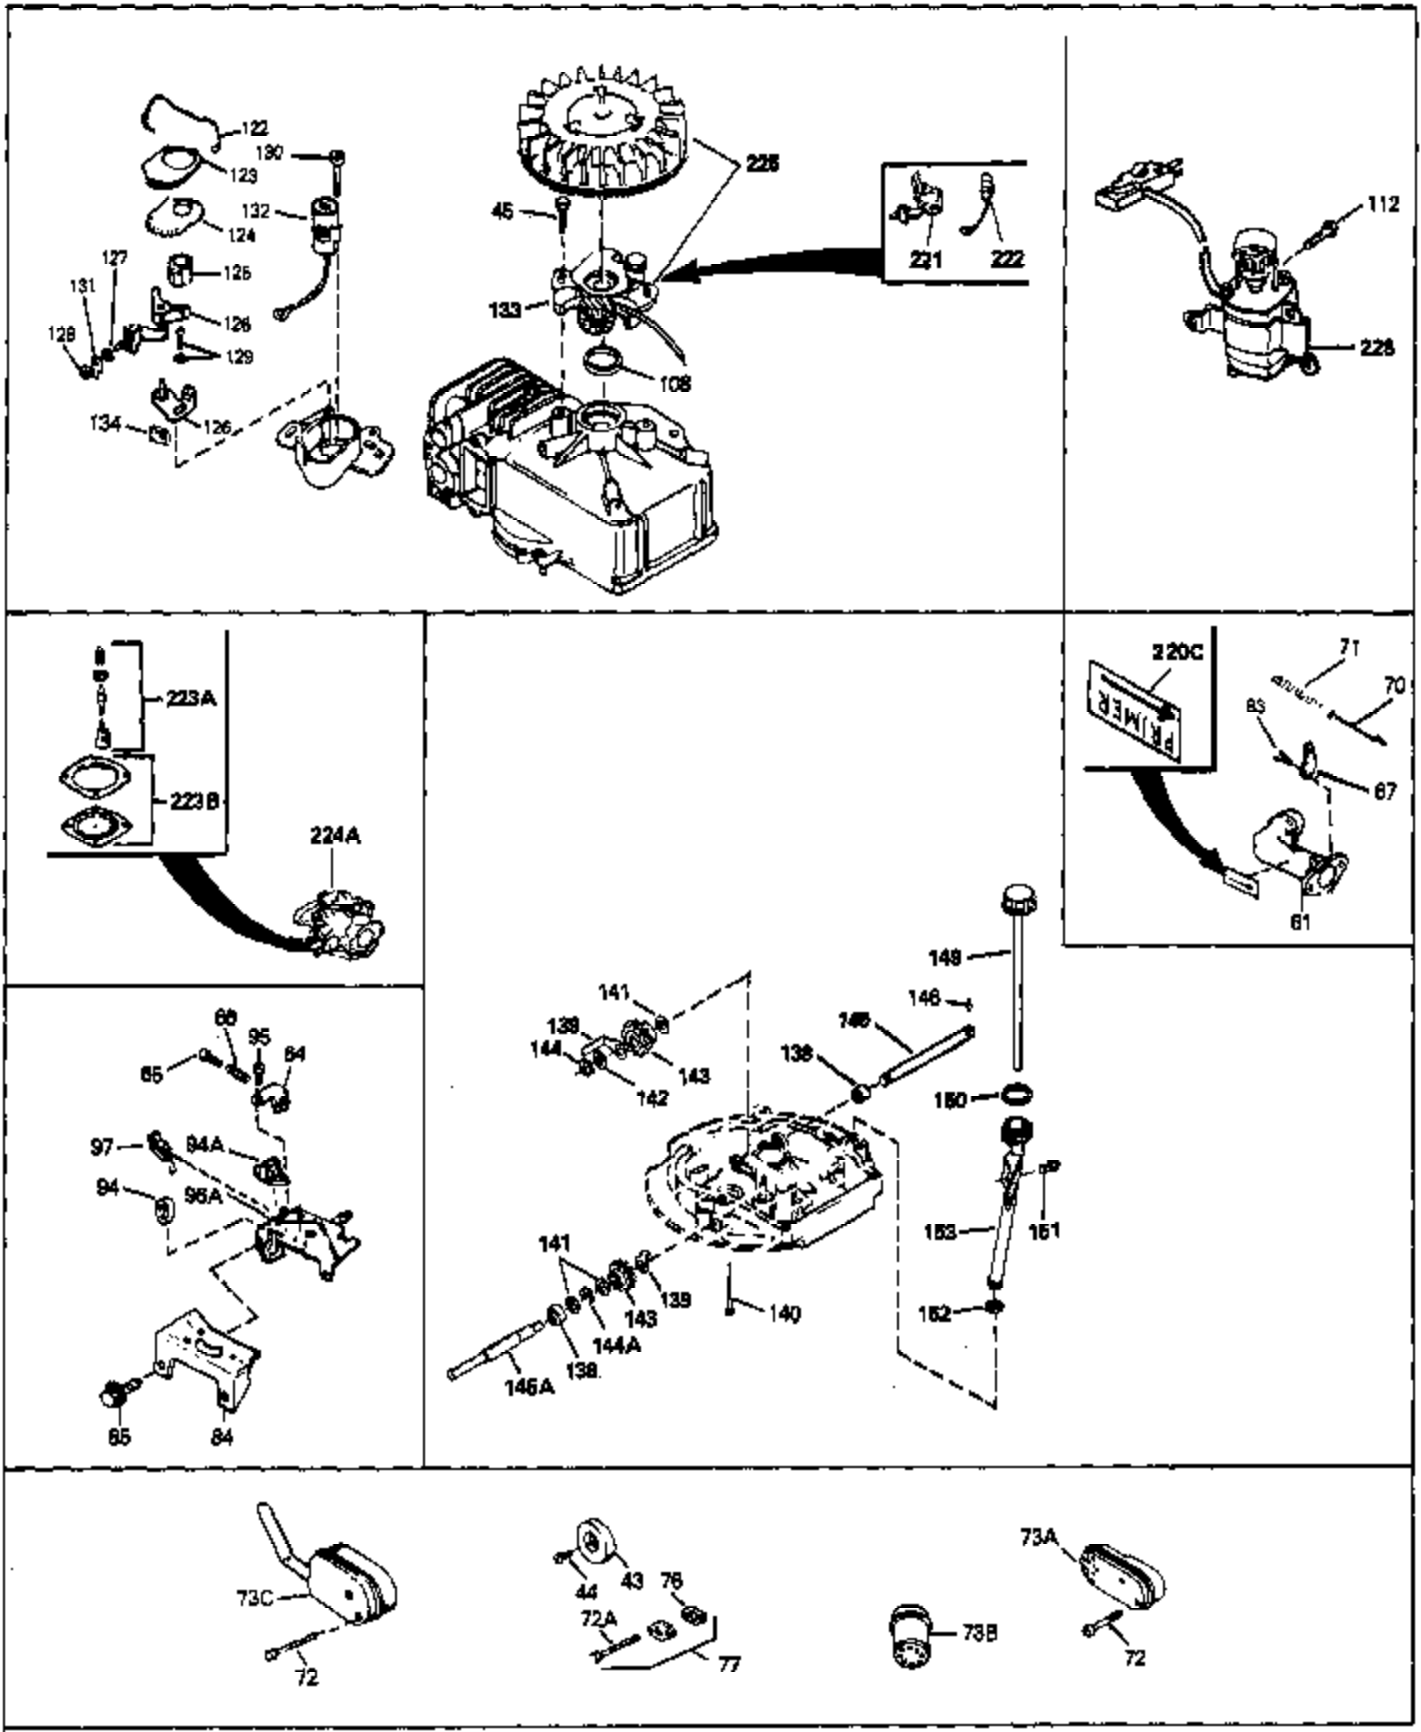

Ref #	Part Number	Qty	Description
68	33802	0	Spring Compression
69	650549	0	Screw
69A	650777	0	Screw, Slotted fil. hd. mach., 6-32 x 7/16
70	34337	0	Link, Governor spring
70A	34336	0	Link, Governor-to-throttle
71	31361	0	Spring, Governor
72	650774	0	Screw, Hex hd., 1/4-20 x 2-3/8
72	650795	0	Screw, Hex hd. cap, Sems, 1/4-20 x 2-5/16
72	650869	0	Screw, Hex hd., 1/4-20 x 2-3/4
72	792005	0	Screw, Hex hd., 1/4-20 x 2-1/2
73	27181B	0	Muffler
80	34231	0	Wire, Ground (One female fitting & one
81	26756	0	Gasket, Carburetor
82	29752	0	Nut
83	6201	0	Screw
95	30200	0	Screw
96	33205A	0	Control Assy., Speed
97	610973	0	Terminal Assy.
98	34345	0	Housing, Blower
99	650831	0	Screw, Hex washer hd. Powerlok thread,
100	30200	0	Screw
101	32170A	0	Tank Assy., Fuel (White Poly) (1 qt.)
102	33032	0	Cap, Fuel filler (Red Plastic) (Spurt
104	26460	0	Clamp, Fuel line
105	29774	0	Line, Fuel (Braided 8.25")
105	30705	0	Line, Fuel (Braided 16")
105	30962	0	Line, Fuel (Braided 32")
105	34357	0	Line, Fuel (Epichlorohydrin 6-3/4")
106A	650791	0	Washer, Belleville
106	650815	0	Washer, Belleville
107	650607	0	Nut, Flywheel
109	34113	0	Plug, Screen
113	30593	0	Clip, Magneto wire
114	27275	0	Clip, Hi-tension wire
121	730207	0	Magneto-to-Solid State Conversion Kit
154	34340	0	Element, Air cleaner (Poly)
155	34341A	0	Cover, Air cleaner (Black)
156	34339	0	Body, Air cleaner
157	650806	0	Screw, Hex washer hd. shoulder, 10-32 x 5/8
162	34338	0	Gasket, Air cleaner
220B	34363	0	Decal, Instruction
220E	35344	0	Decal, Control
220	34346	0	Decal, Instruction
220	550223	0	Decal, Name
223	631021	0	Inlet Needle, Seat & Clip Assy.
224	632046A	0	Carburetor
226	590531	0	Starter, Side mount rewind
230	33238D	0	Gasket Set

Ref #	Part Number	Qty	Description
41A	0	0	Rivet, Pop (3/16" Dia.)
41A	650735	0	Screw
102	33032	0	Cap, Fuel filler (Red Plastic) (Spurt
157	650806	0	Screw, Hex washer hd. shoulder, 10-32 x 5/8
202	730194	0	Rope Guide Kit