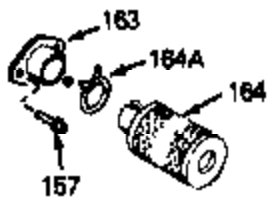

Ref #	Part Number	Qty	Description
41A	0	0	Rivet, Pop (3/16" Dia.)
41A	650735	0	Screw
102	33032	0	Cap, Fuel filler (Red Plastic) (Spurt
157	650806	0	Screw, Hex washer hd. shoulder, 10-32 x 5/8
202	730194	0	Rope Guide Kit