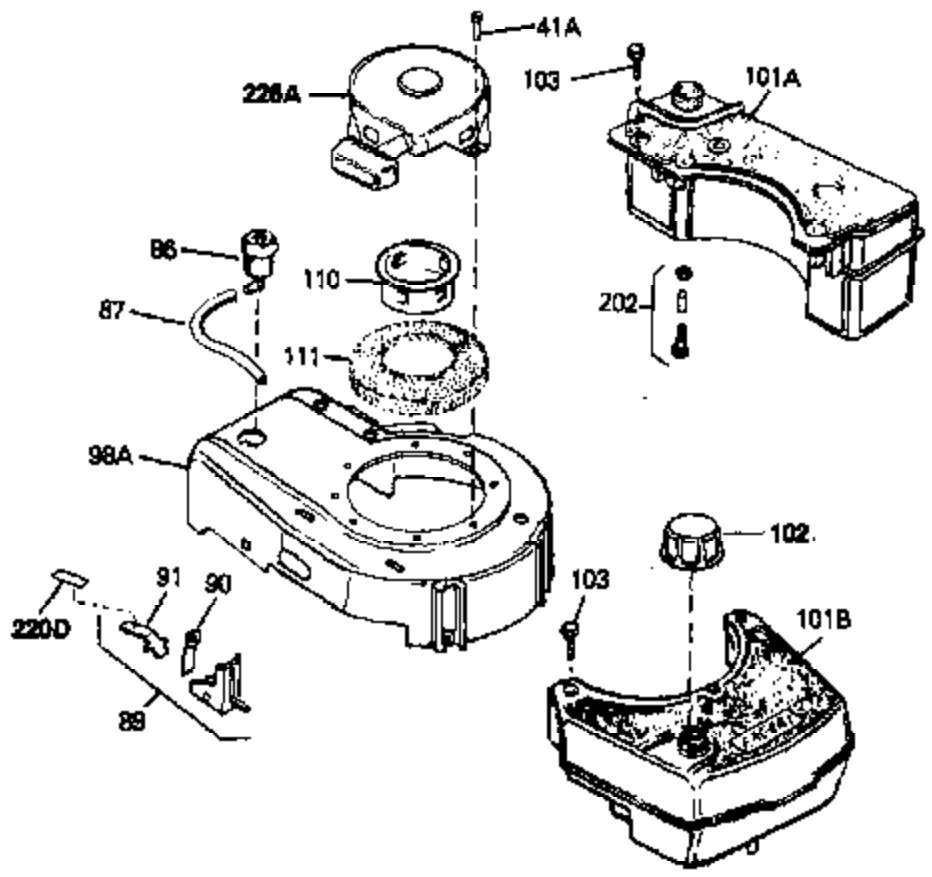

Ref #	Part Number	Qty	Description
68	33802	0	Spring Compression
69A	650777	0	Screw, Slotted fil. hd. mach., 6-32 x 7/16
69	650549	0	Screw
70A	34336	0	Link, Governor-to-throttle
70	34337	0	Link, Governor spring
71	31361	0	Spring, Governor
72	650774	0	Screw, Hex hd., 1/4-20 x 2-3/8
72	650795	0	Screw, Hex hd. cap, Sems, 1/4-20 x 2-5/16
72	650869	0	Screw, Hex hd., 1/4-20 x 2-3/4
72	792005	0	Screw, Hex hd., 1/4-20 x 2-1/2
73	27181B	0	Muffler
80	34231	0	Wire, Ground (One female fitting & one
81	26756	0	Gasket, Carburetor
82	29752	0	Nut
83	6201	0	Screw
92	28942	0	Screw
93	27793	0	Clip, Conduit
95	30200	0	Screw
96	33131A	0	Control Assy., Speed
97	610973	0	Terminal Assy.
98	34345	0	Housing, Blower
99	650831	0	Screw, Hex washer hd. Powerlok thread,
100	30200	0	Screw
101	32170A	0	Tank Assy., Fuel (White Poly) (1 qt.)
102	33032	0	Cap, Fuel filler (Red Plastic) (Spurt
104	26460	0	Clamp, Fuel line
105	29774	0	Line, Fuel (Braided 8.25")
105	30705	0	Line, Fuel (Braided 16")
105	30962	0	Line, Fuel (Braided 32")
105	34357	0	Line, Fuel (Epichlorohydrin 6-3/4")
106	650815	0	Washer, Belleville
106A	650791	0	Washer, Belleville
107	650607	0	Nut, Flywheel
109	34113	0	Plug, Screen
113	30593	0	Clip, Magneto wire
114	27275	0	Clip, Hi-tension wire
121	730207	0	Magneto-to-Solid State Conversion Kit
154	34340	0	Element, Air cleaner (Poly)
155	34341A	0	Cover, Air cleaner (Black)
156	34339	0	Body, Air cleaner
157	650806	0	Screw, Hex washer hd. shoulder, 10-32 x 5/8
162	34338	0	Gasket, Air cleaner
220B	34363	0	Decal, Instruction
220	34346	0	Decal, Instruction
223	631021	0	Inlet Needle, Seat & Clip Assy.
224	632046A	0	Carburetor
226	590531	0	Starter, Side mount rewind
230	33238D	0	Gasket Set

Ref #	Part Number	Qty	Description
41A	0	0	Rivet, Pop (3/16" Dia.)
41A	650735	0	Screw
102	33032	0	Cap, Fuel filler (Red Plastic) (Spurt
157	650806	0	Screw, Hex washer hd. shoulder, 10-32 x 5/8
202	730194	0	Rope Guide Kit