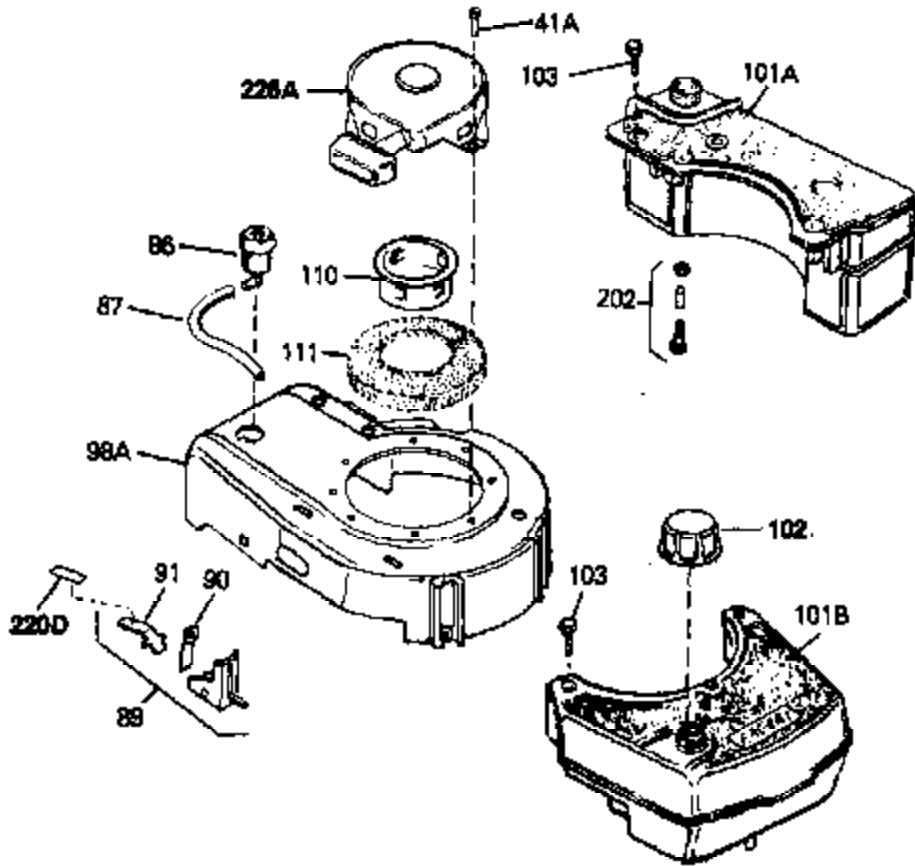

Ref #	Part Number	Qty	Description
68A	31342	0	Spring, Compression
69A	650777	0	Screw, Slotted fil. hd. mach., 6-32 x 7/16
69	650549	0	Screw
70A	34336	0	Link, Governor-to-throttle
70	34337	0	Link, Governor spring
71	31361	0	Spring, Governor
72	650774	0	Screw, Hex hd., 1/4-20 x 2-3/8
72	650795	0	Screw, Hex hd. cap, Sems, 1/4-20 x 2-5/16
72	650869	0	Screw, Hex hd., 1/4-20 x 2-3/4
72	792005	0	Screw, Hex hd., 1/4-20 x 2-1/2
73	27181B	0	Muffler
80	34432	0	Wire, Ground (Two female & one double male
81	26756	0	Gasket, Carburetor
82	29752	0	Nut
83	6201	0	Screw
92	28942	0	Screw
93	27793	0	Clip, Conduit
95	30200	0	Screw
96	33131A	0	Control Assy., Speed
97	610973	0	Terminal Assy.
98	34345	0	Housing, Blower
99	650831	0	Screw, Hex washer hd. Powerlok thread,
100	30200	0	Screw
101	32170A	0	Tank Assy., Fuel (White Poly) (1 qt.)
102	33032	0	Cap, Fuel filler (Red Plastic) (Spurt
104	26460	0	Clamp, Fuel line
105	29774	0	Line, Fuel (Braided 8.25")
105	30705	0	Line, Fuel (Braided 16")
105	30962	0	Line, Fuel (Braided 32")
105	34357	0	Line, Fuel (Epichlorohydrin 6-3/4")
106	650815	0	Washer, Belleville
107	650816	0	Nut, Flywheel
109	34113	0	Plug, Screen
121	34431	0	Lamination & Coil Assy.
121	730207	0	Magneto-to-Solid State Conversion Kit
136	650814	0	Screw, Hex hd. Sems, 10-24 x 1
137	611046A	0	Flywheel
154	34340	0	Element, Air cleaner (Poly)
155	34341A	0	Cover, Air cleaner (Black)
156	34339	0	Body, Air cleaner
157	650806	0	Screw, Hex washer hd. shoulder, 10-32 x 5/8
162	34338	0	Gasket, Air cleaner
220	34346	0	Decal, Instruction
223	631021	0	Inlet Needle, Seat & Clip Assy.
224	632046A	0	Carburetor
226	590531	0	Starter, Side mount rewind
230	33238D	0	Gasket Set

Ref #	Part Number	Qty	Description
41A	0	0	Rivet, Pop (3/16" Dia.)
41A	650735	0	Screw
102	33032	0	Cap, Fuel filler (Red Plastic) (Spurt
157	650806	0	Screw, Hex washer hd. shoulder, 10-32 x 5/8
202	730194	0	Rope Guide Kit