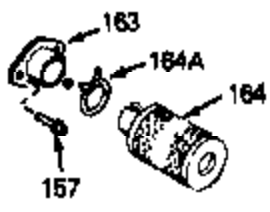

Ref #	Part Number	Qty	Description
41A	0	0	Rivet, Pop (3/16" Dia.)
41A	650735	0	Screw
102	33032	0	Cap, Fuel filler (Red Plastic) (Spurt
157	650806	0	Screw, Hex washer hd. shoulder, 10-32 x 5/8
202	730194	0	Rope Guide Kit