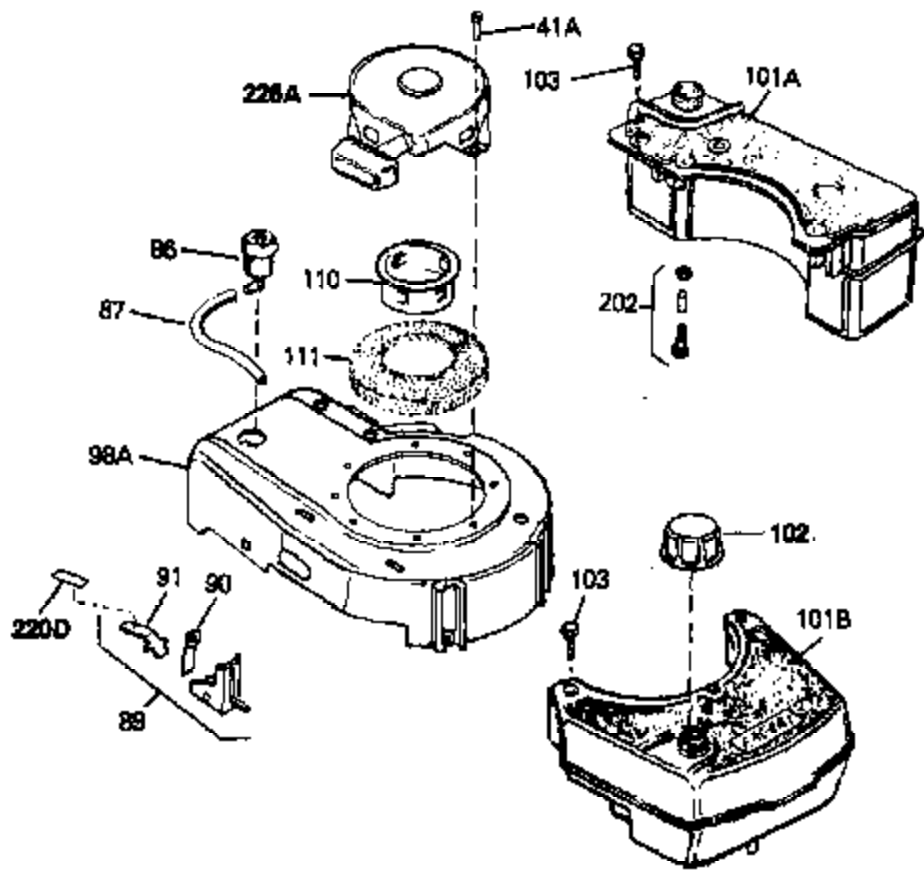

Ref #	Part Number	Qty	Description
41A	0	0	Rivet, Pop (3/16" Dia.)
41A	650735	0	Screw
102	33032	0	Cap, Fuel filler (Red Plastic) (Spurt
157	650806	0	Screw, Hex washer hd. shoulder, 10-32 x 5/8
202	730194	0	Rope Guide Kit