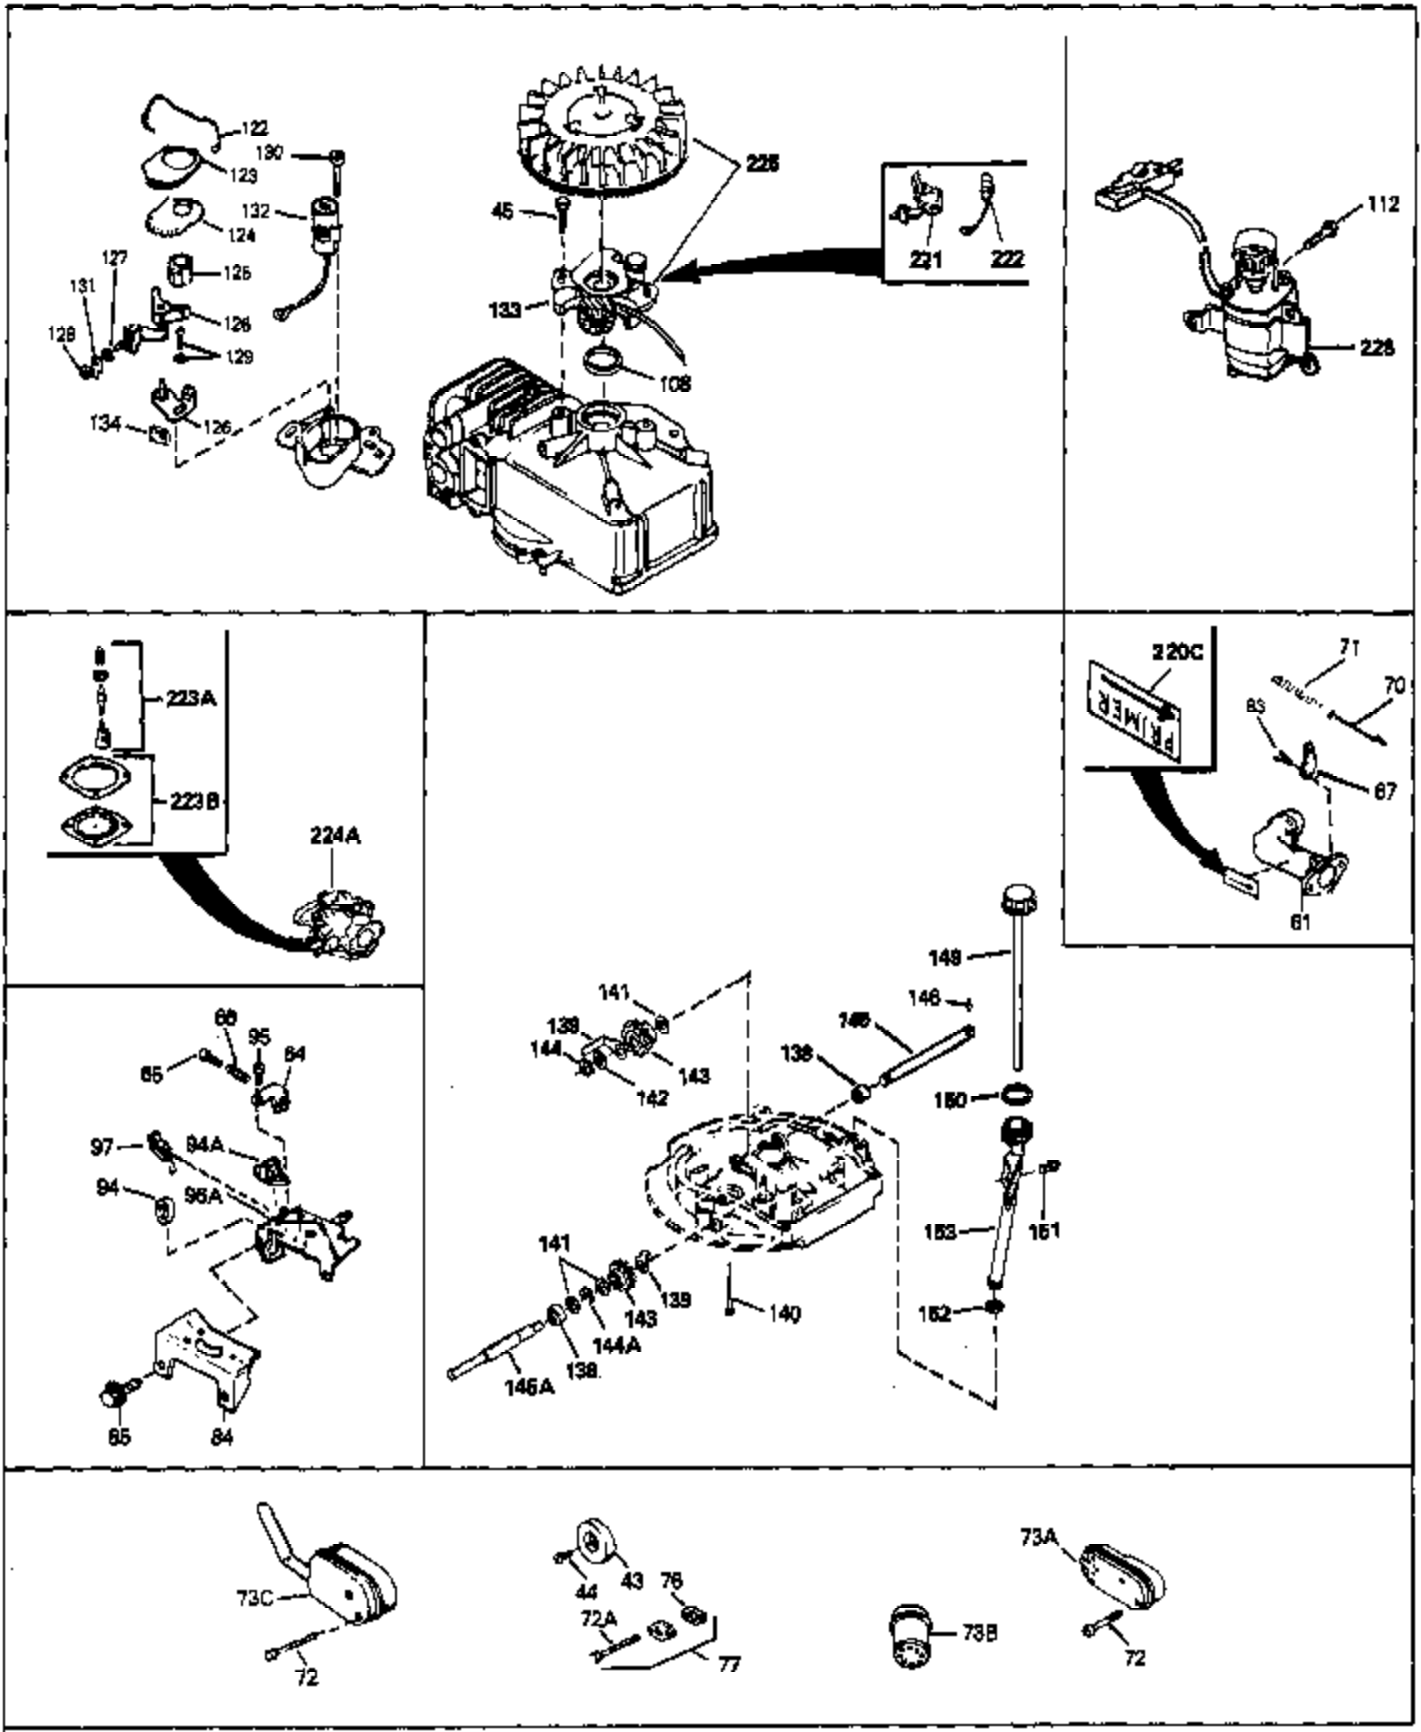

Ref #	Part Number	Qty	Description
41A	0	0	Rivet, Pop (3/16" Dia.)
41A	650735	0	Screw
102	33032	0	Cap, Fuel filler (Red Plastic) (Spurt
157	650806	0	Screw, Hex washer hd. shoulder, 10-32 x 5/8
202	730194	0	Rope Guide Kit