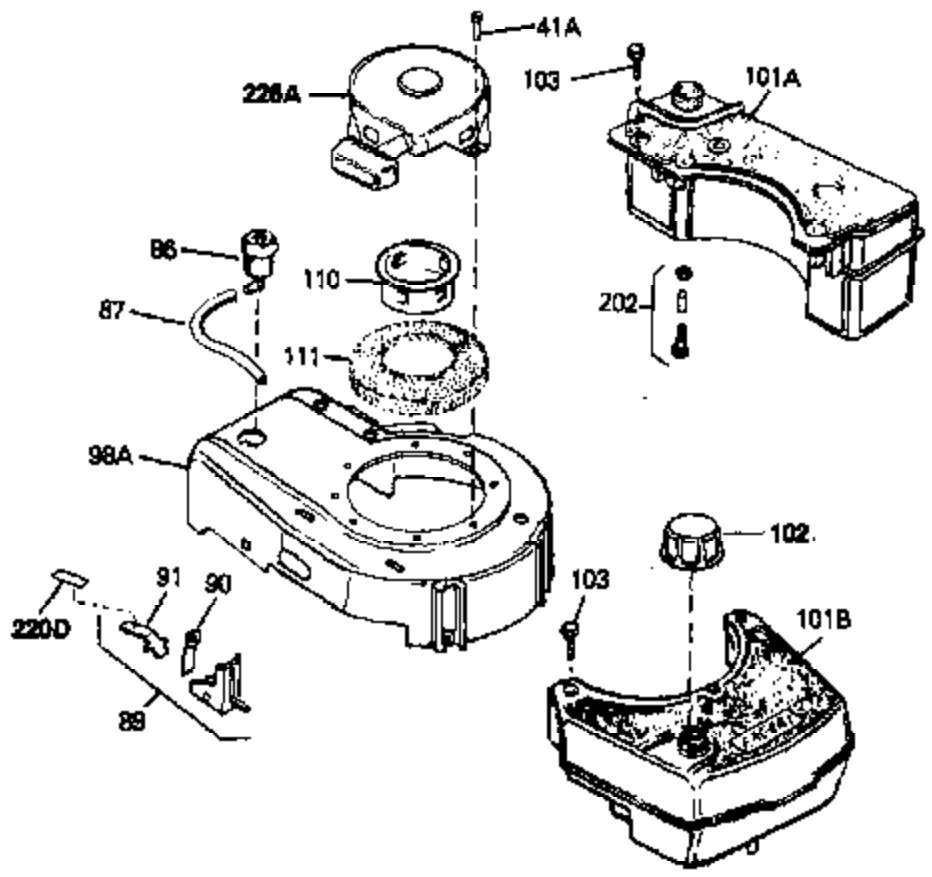

Ref #	Part Number	Qty	Description
68A	31342	0	Spring, Compression
69A	650777	0	Screw, Slotted fil. hd. mach., 6-32 x 7/16
69	650549	0	Screw
70	34337	0	Link, Governor spring
70A	34336	0	Link, Governor-to-throttle
71	31361	0	Spring, Governor
72	650774	0	Screw, Hex hd., 1/4-20 x 2-3/8
72	650795	0	Screw, Hex hd. cap, Sems, 1/4-20 x 2-5/16
72	650869	0	Screw, Hex hd., 1/4-20 x 2-3/4
72	792005	0	Screw, Hex hd., 1/4-20 x 2-1/2
80	34231	0	Wire, Ground (One female fitting & one
81	26756	0	Gasket, Carburetor
82	29752	0	Nut
83	6201	0	Screw
92	28942	0	Screw
93	27793	0	Clip, Conduit
95	30200	0	Screw
96	33131A	0	Control Assy., Speed
97	610973	0	Terminal Assy.
98	34345	0	Housing, Blower
99	650831	0	Screw, Hex washer hd. Powerlok thread,
100	30200	0	Screw
101	32170A	0	Tank Assy., Fuel (White Poly) (1 qt.)
102	33032	0	Cap, Fuel filler (Red Plastic) (Spurt
104	26460	0	Clamp, Fuel line
105	29774	0	Line, Fuel (Braided 8.25")
105	30705	0	Line, Fuel (Braided 16")
105	30962	0	Line, Fuel (Braided 32")
105	34357	0	Line, Fuel (Epichlorohydrin 6-3/4")
106	650815	0	Washer, Belleville
106A	650791	0	Washer, Belleville
107	650607	0	Nut, Flywheel
109	34113	0	Plug, Screen
113	30593	0	Clip, Magneto wire
114	27275	0	Clip, Hi-tension wire
121	730207	0	Magneto-to-Solid State Conversion Kit
154	34340	0	Element, Air cleaner (Poly)
155	34341A	0	Cover, Air cleaner (Black)
156	34339	0	Body, Air cleaner
157	650806	0	Screw, Hex washer hd. shoulder, 10-32 x 5/8
162	34338	0	Gasket, Air cleaner
220B	34363	0	Decal, Instruction
220	34346	0	Decal, Instruction
220	550223	0	Decal, Name
223	631021	0	Inlet Needle, Seat & Clip Assy.
224	632046A	0	Carburetor
226	590531	0	Starter, Side mount rewind
230	33238D	0	Gasket Set

Ref #	Part Number	Qty	Description
41A	0	0	Rivet, Pop (3/16" Dia.)
41A	650735	0	Screw
102	33032	0	Cap, Fuel filler (Red Plastic) (Spurt
157	650806	0	Screw, Hex washer hd. shoulder, 10-32 x 5/8
202	730194	0	Rope Guide Kit