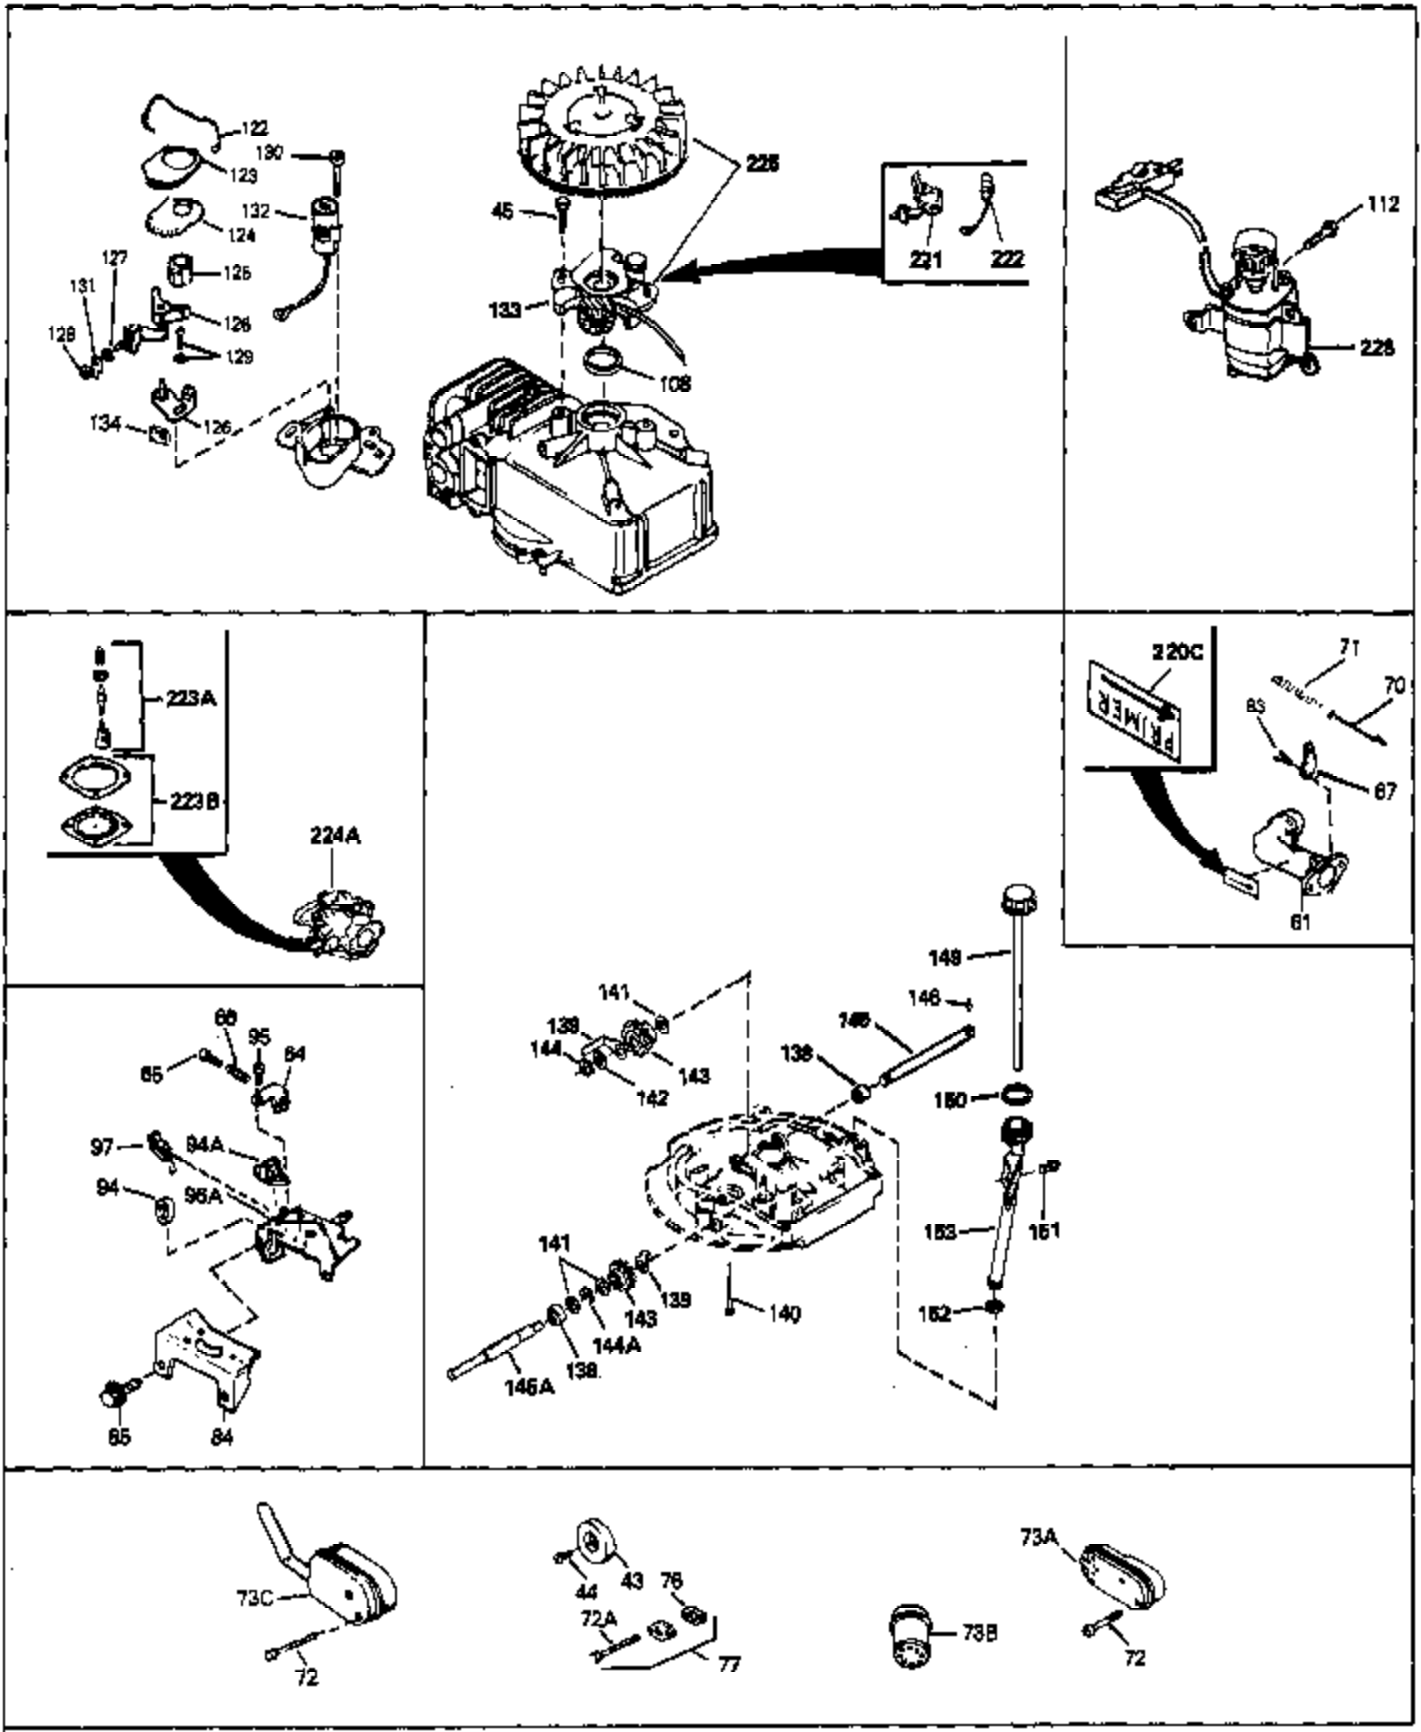

Ref #	Part Number	Qty	Description
69A	650777	0	Screw, Slotted fil. hd. mach., 6-32 x 7/16
69	650549	0	Screw
70A	34336	0	Link, Governor-to-throttle
70	34337	0	Link, Governor spring
71	31361	0	Spring, Governor
72	650774	0	Screw, Hex hd., 1/4-20 x 2-3/8
72	650795	0	Screw, Hex hd. cap, Sems, 1/4-20 x 2-5/16
72	650869	0	Screw, Hex hd., 1/4-20 x 2-3/4
72	792005	0	Screw, Hex hd., 1/4-20 x 2-1/2
73	27181B	0	Muffler
80	34231	0	Wire, Ground (One female fitting & one
81	26756	0	Gasket, Carburetor
82	29752	0	Nut
83	6201	0	Screw
92	28942	0	Screw
93	27793	0	Clip, Conduit
95	30200	0	Screw
96	33131A	0	Control Assy., Speed
97	610973	0	Terminal Assy.
98	34345	0	Housing, Blower
99	650831	0	Screw, Hex washer hd. Powerlok thread,
100	30200	0	Screw
101	32170A	0	Tank Assy., Fuel (White Poly) (1 qt.)
102	33032	0	Cap, Fuel filler (Red Plastic) (Spurt
104	26460	0	Clamp, Fuel line
105	29774	0	Line, Fuel (Braided 8.25")
105	30705	0	Line, Fuel (Braided 16")
105	30962	0	Line, Fuel (Braided 32")
105	34357	0	Line, Fuel (Epichlorohydrin 6-3/4")
106	650815	0	Washer, Belleville
106A	650791	0	Washer, Belleville
107	650607	0	Nut, Flywheel
109	34113	0	Plug, Screen
113	30593	0	Clip, Magneto wire
114	27275	0	Clip, Hi-tension wire
121	730207	0	Magneto-to-Solid State Conversion Kit
154	34340	0	Element, Air cleaner (Poly)
155	34341A	0	Cover, Air cleaner (Black)
156	34339	0	Body, Air cleaner
157	650806	0	Screw, Hex washer hd. shoulder, 10-32 x 5/8
162	34338	0	Gasket, Air cleaner
220B	34363	0	Decal, Instruction
220	34346	0	Decal, Instruction
220	550223	0	Decal, Name
223	631021	0	Inlet Needle, Seat & Clip Assy.
224	632046A	0	Carburetor
226	590531	0	Starter, Side mount rewind
230	33238D	0	Gasket Set

Ref #	Part Number	Qty	Description
41A	0	0	Rivet, Pop (3/16" Dia.)
41A	650735	0	Screw
102	33032	0	Cap, Fuel filler (Red Plastic) (Spurt
157	650806	0	Screw, Hex washer hd. shoulder, 10-32 x 5/8
202	730194	0	Rope Guide Kit