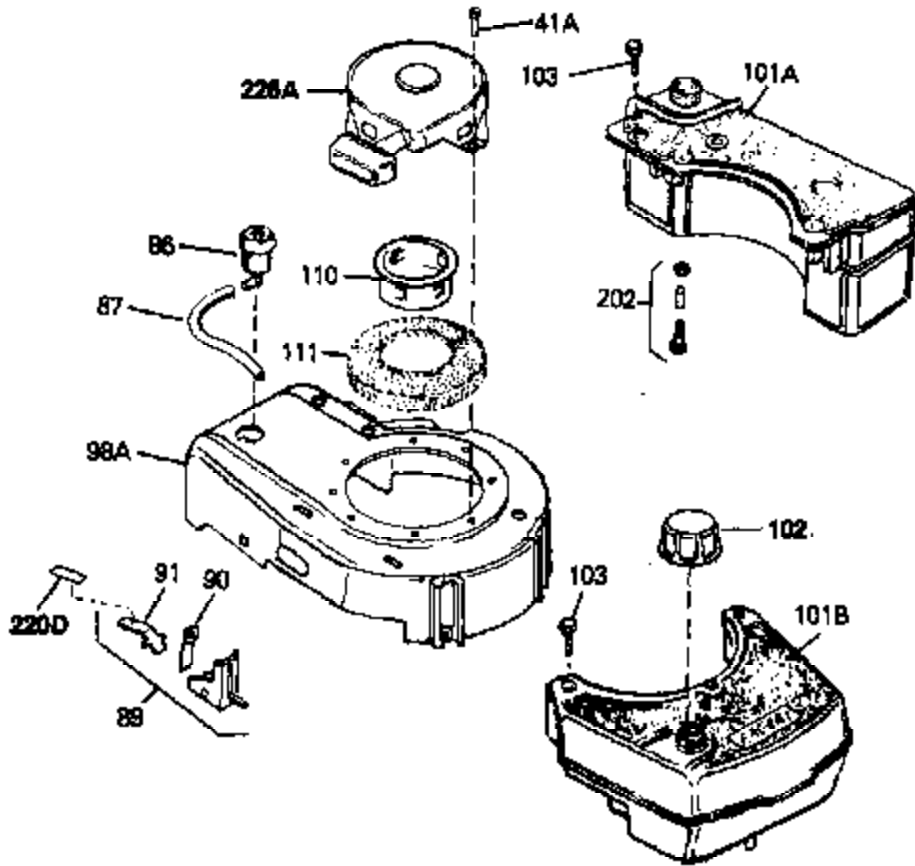

Ref #	Part Number	Qty	Description
69A	650777	0	Screw, Slotted fil. hd. mach., 6-32 x 7/16
69	650549	0	Screw
70A	34336	0	Link, Governor-to-throttle
70	34337	0	Link, Governor spring
71	31361	0	Spring, Governor
72	650774	0	Screw, Hex hd., 1/4-20 x 2-3/8
72	650795	0	Screw, Hex hd. cap, Sems, 1/4-20 x 2-5/16
72	650869	0	Screw, Hex hd., 1/4-20 x 2-3/4
72	792005	0	Screw, Hex hd., 1/4-20 x 2-1/2
73	27181B	0	Muffler
80	34231	0	Wire, Ground (One female fitting & one
81	26756	0	Gasket, Carburetor
82	29752	0	Nut
83	6201	0	Screw
92	28942	0	Screw
93	27793	0	Clip, Conduit
95	30200	0	Screw
96	33131A	0	Control Assy., Speed
97	610973	0	Terminal Assy.
98	34345	0	Housing, Blower
99	650831	0	Screw, Hex washer hd. Powerlok thread,
100	30200	0	Screw
101	32170A	0	Tank Assy., Fuel (White Poly) (1 qt.)
102	33032	0	Cap, Fuel filler (Red Plastic) (Spurt
104	26460	0	Clamp, Fuel line
105	29774	0	Line, Fuel (Braided 8.25")
105	30705	0	Line, Fuel (Braided 16")
105	30962	0	Line, Fuel (Braided 32")
105	34357	0	Line, Fuel (Epichlorohydrin 6-3/4")
106	650815	0	Washer, Belleville
106A	650791	0	Washer, Belleville
107	650607	0	Nut, Flywheel
109	34113	0	Plug, Screen
113	30593	0	Clip, Magneto wire
114	27275	0	Clip, Hi-tension wire
121	730207	0	Magneto-to-Solid State Conversion Kit
154	34340	0	Element, Air cleaner (Poly)
155	34341A	0	Cover, Air cleaner (Black)
156	34339	0	Body, Air cleaner
157	650806	0	Screw, Hex washer hd. shoulder, 10-32 x 5/8
162	34338	0	Gasket, Air cleaner
220B	34363	0	Decal, Instruction
220	34346	0	Decal, Instruction
220	550223	0	Decal, Name
223	631021	0	Inlet Needle, Seat & Clip Assy.
224	632046A	0	Carburetor
226	590531	0	Starter, Side mount rewind
230	33238D	0	Gasket Set

Ref #	Part Number	Qty	Description
41A	0	0	Rivet, Pop (3/16" Dia.)
41A	650735	0	Screw
102	33032	0	Cap, Fuel filler (Red Plastic) (Spurt
157	650806	0	Screw, Hex washer hd. shoulder, 10-32 x 5/8
202	730194	0	Rope Guide Kit