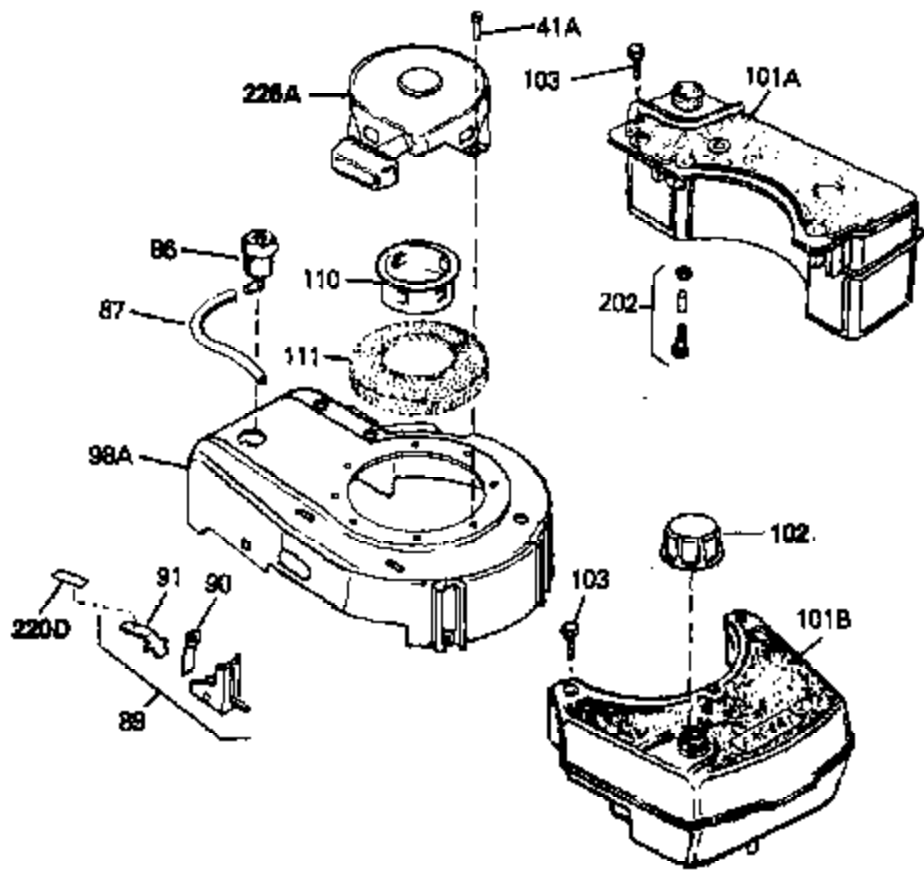

Ref #	Part Number	Qty	Description
68A	31342	0	Spring, Compression
69A	650777	0	Screw, Slotted fil. hd. mach., 6-32 x 7/16
69	650549	0	Screw
70	34337	0	Link, Governor spring
70A	34336	0	Link, Governor-to-throttle
71	31361	0	Spring, Governor
72	650774	0	Screw, Hex hd., 1/4-20 x 2-3/8
72	650795	0	Screw, Hex hd. cap, Sems, 1/4-20 x 2-5/16
72	650869	0	Screw, Hex hd., 1/4-20 x 2-3/4
72	792005	0	Screw, Hex hd., 1/4-20 x 2-1/2
80	34231	0	Wire, Ground (One female fitting & one
81	26756	0	Gasket, Carburetor
82	29752	0	Nut
83	6201	0	Screw
92	28942	0	Screw
93	27793	0	Clip, Conduit
95	30200	0	Screw
96	33131A	0	Control Assy., Speed
97	610973	0	Terminal Assy.
98	34345	0	Housing, Blower
99	650831	0	Screw, Hex washer hd. Powerlok thread,
100	30200	0	Screw
101	32170A	0	Tank Assy., Fuel (White Poly) (1 qt.)
102	33032	0	Cap, Fuel filler (Red Plastic) (Spurt
104	26460	0	Clamp, Fuel line
105	29774	0	Line, Fuel (Braided 8.25")
105	30705	0	Line, Fuel (Braided 16")
105	30962	0	Line, Fuel (Braided 32")
105	34357	0	Line, Fuel (Epichlorohydrin 6-3/4")
106	650815	0	Washer, Belleville
106A	650791	0	Washer, Belleville
107	650607	0	Nut, Flywheel
109	34113	0	Plug, Screen
113	30593	0	Clip, Magneto wire
114	27275	0	Clip, Hi-tension wire
121	730207	0	Magneto-to-Solid State Conversion Kit
154	34340	0	Element, Air cleaner (Poly)
155	34341A	0	Cover, Air cleaner (Black)
156	34339	0	Body, Air cleaner
157	650806	0	Screw, Hex washer hd. shoulder, 10-32 x 5/8
162	34338	0	Gasket, Air cleaner
220B	34363	0	Decal, Instruction
220	34346	0	Decal, Instruction
220	550223	0	Decal, Name
223	631021	0	Inlet Needle, Seat & Clip Assy.
224	632046A	0	Carburetor
226	590531	0	Starter, Side mount rewind
230	33238D	0	Gasket Set

Ref #	Part Number	Qty	Description
41A	0	0	Rivet, Pop (3/16" Dia.)
41A	650735	0	Screw
102	33032	0	Cap, Fuel filler (Red Plastic) (Spurt
157	650806	0	Screw, Hex washer hd. shoulder, 10-32 x 5/8
202	730194	0	Rope Guide Kit