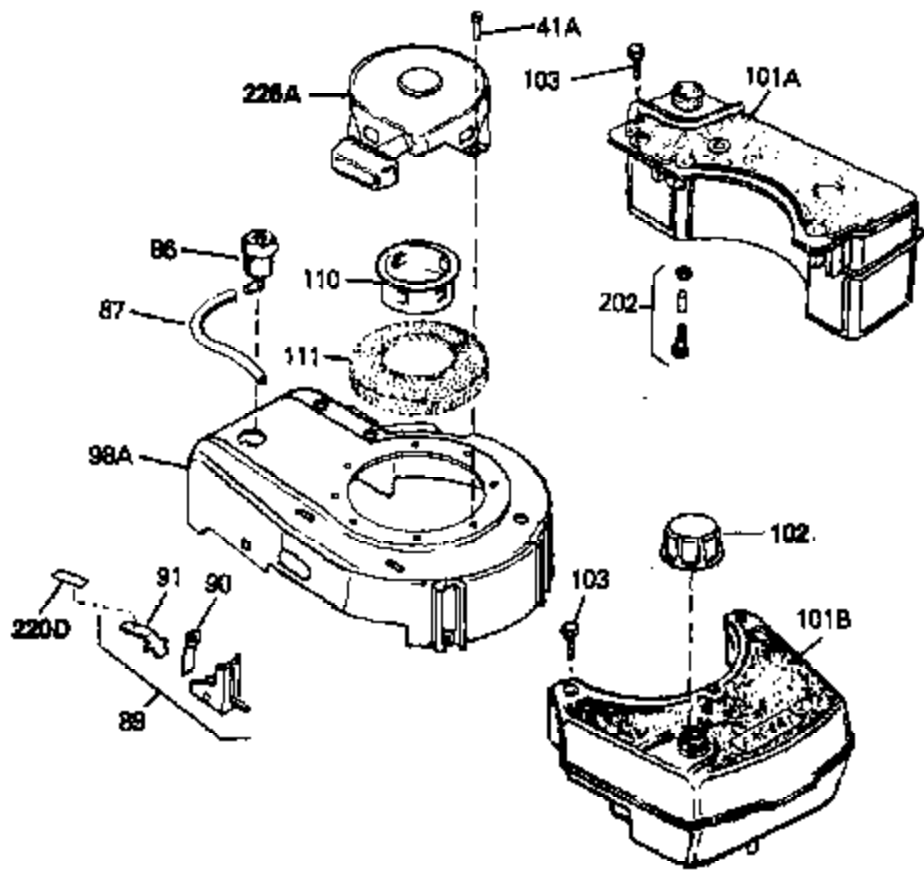

Ref #	Part Number	Qty	Description
69	650549	0	Screw
70	34337	0	Link, Governor spring
70A	34336	0	Link, Governor-to-throttle
71	31361	0	Spring, Governor
72	650774	0	Screw, Hex hd., 1/4-20 x 2-3/8
72	650795	0	Screw, Hex hd. cap, Sems, 1/4-20 x 2-5/16
72	650869	0	Screw, Hex hd., 1/4-20 x 2-3/4
72	792005	0	Screw, Hex hd., 1/4-20 x 2-1/2
73	27181B	0	Muffler
80	34432	0	Wire, Ground (Two female & one double male
81	26756	0	Gasket, Carburetor
82	29752	0	Nut
83	6201	0	Screw
92	28942	0	Screw
93	27793	0	Clip, Conduit
95	30200	0	Screw
96	33131A	0	Control Assy., Speed
97	610973	0	Terminal Assy.
99	650831	0	Screw, Hex washer hd. Powerlok thread,
100	30200	0	Screw
102	33032	0	Cap, Fuel filler (Red Plastic) (Spurt
104	26460	0	Clamp, Fuel line
105	29774	0	Line, Fuel (Braided 8.25")
105	30705	0	Line, Fuel (Braided 16")
105	30962	0	Line, Fuel (Braided 32")
105	34357	0	Line, Fuel (Epichlorohydrin 6-3/4")
106	650815	0	Washer, Belleville
107	650816	0	Nut, Flywheel
121	34431	0	Lamination & Coil Assy.
121	730207	0	Magneto-to-Solid State Conversion Kit
136	650814	0	Screw, Hex hd. Sems, 10-24 x 1
137	611046A	0	Flywheel
154	34340	0	Element, Air cleaner (Poly)
155	34341A	0	Cover, Air cleaner (Black)
156	34339	0	Body, Air cleaner
157	650806	0	Screw, Hex washer hd. shoulder, 10-32 x 5/8
162	34338	0	Gasket, Air cleaner
220	34346	0	Decal, Instruction
220B	34363	0	Decal, Instruction
223	631021	0	Inlet Needle, Seat & Clip Assy.
224	632098	0	Carburetor
230	33238D	0	Gasket Set

Ref #	Part Number	Qty	Description
41A	0	0	Rivet, Pop (3/16" Dia.)
41A	650735	0	Screw
98A	34487	0	Housing, Blower
101A	34476	0	Tank, Fuel (1 qt.)(Black Poly)
102	33032	0	Cap, Fuel filler (Red Plastic) (Spurt
103	28763	0	Screw, Hex washer hd. thread-forming, 10-24
110	34449	0	Hub, Starter
111	590417	0	Screen, Starter cup
157	650806	0	Screw, Hex washer hd. shoulder, 10-32 x 5/8
202	730194	0	Rope Guide Kit
226A	590420	0	Starter, Rewind