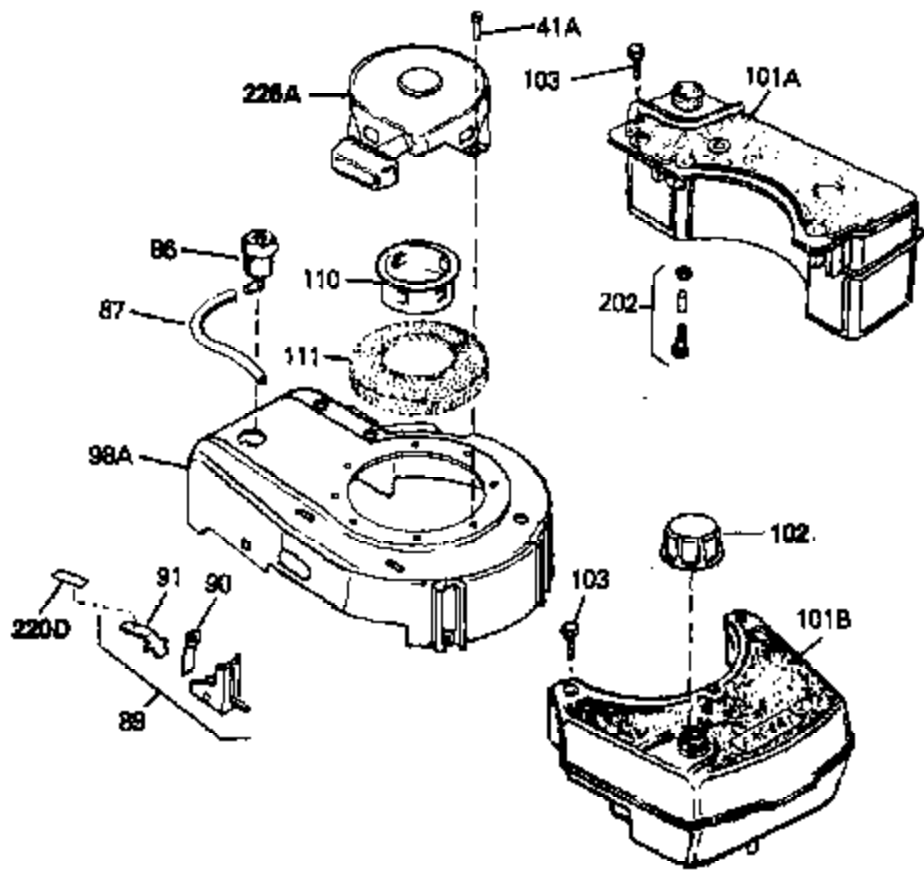

Ref #	Part Number	Qty	Description
69A	650777	0	Screw, Slotted fil. hd. mach., 6-32 x 7/16
69	650549	0	Screw
70A	34336	0	Link, Governor-to-throttle
70	34337	0	Link, Governor spring
71	31361	0	Spring, Governor
72	650774	0	Screw, Hex hd., 1/4-20 x 2-3/8
72	650795	0	Screw, Hex hd. cap, Sems, 1/4-20 x 2-5/16
72	650869	0	Screw, Hex hd., 1/4-20 x 2-3/4
72	792005	0	Screw, Hex hd., 1/4-20 x 2-1/2
73	27181B	0	Muffler
80	34432	0	Wire, Ground (Two female & one double male
81	26756	0	Gasket, Carburetor
82	29752	0	Nut
83	6201	0	Screw
92	28942	0	Screw
93	27793	0	Clip, Conduit
95	30200	0	Screw
96	33131A	0	Control Assy., Speed
97	610973	0	Terminal Assy.
99	650831	0	Screw, Hex washer hd. Powerlok thread,
100	30200	0	Screw
101	32170A	0	Tank Assy., Fuel (White Poly) (1 qt.)
102	33032	0	Cap, Fuel filler (Red Plastic) (Spurt
104	26460	0	Clamp, Fuel line
105	29774	0	Line, Fuel (Braided 8.25")
105	30705	0	Line, Fuel (Braided 16")
105	30962	0	Line, Fuel (Braided 32")
105	34357	0	Line, Fuel (Epichlorohydrin 6-3/4")
106	650815	0	Washer, Belleville
107	650816	0	Nut, Flywheel
121	34431	0	Lamination & Coil Assy.
121	730207	0	Magneto-to-Solid State Conversion Kit
136	650814	0	Screw, Hex hd. Sems, 10-24 x 1
137	611046A	0	Flywheel
147	27625	0	Plug, Oil filler
148	29673	0	Gasket, Filler plug
154	34340	0	Element, Air cleaner (Poly)
155	34341A	0	Cover, Air cleaner (Black)
156	34339	0	Body, Air cleaner
157	650806	0	Screw, Hex washer hd. shoulder, 10-32 x 5/8
162	34338	0	Gasket, Air cleaner
220	34346	0	Decal, Instruction
220	550223	0	Decal, Name
223	631021	0	Inlet Needle, Seat & Clip Assy.
224	632046A	0	Carburetor
230	33238D	0	Gasket Set

Ref #	Part Number	Qty	Description
41A	0	0	Rivet, Pop (3/16" Dia.)
41A	650735	0	Screw
98A	34793	0	Housing, Blower (5.56 dia. starter mtg. bolt
102	33032	0	Cap, Fuel filler (Red Plastic) (Spurt
110	34449	0	Hub, Starter
111	590417	0	Screen, Starter cup
157	650806	0	Screw, Hex washer hd. shoulder, 10-32 x 5/8
202	730194	0	Rope Guide Kit
226A	590420	0	Starter, Rewind