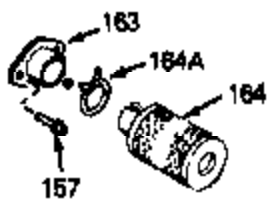

Ref #	Part Number	Qty	Description
41A	0	0	Rivet, Pop (3/16" Dia.)
41A	650735	0	Screw
89	34657	0	Footproof Spark Plug Stop Lever
90	34438	0	Spring, Stop switch
91	34439	0	Clip, Stop switch
98A	34447	0	Housing, Blower
102	33032	0	Cap, Fuel filler (Red Plastic) (Spurt
110	34449	0	Hub, Starter
111	590417	0	Screen, Starter cup
157	650709	0	Screw
163	32971	0	Adapter, Air cleaner
164A	33168	0	Clamp, Corbin
164	32972	0	Cleaner, Air
202	730194	0	Rope Guide Kit
220D	34407	0	Decal, Stop control (Bilingual)
226A	590420	0	Starter, Rewind