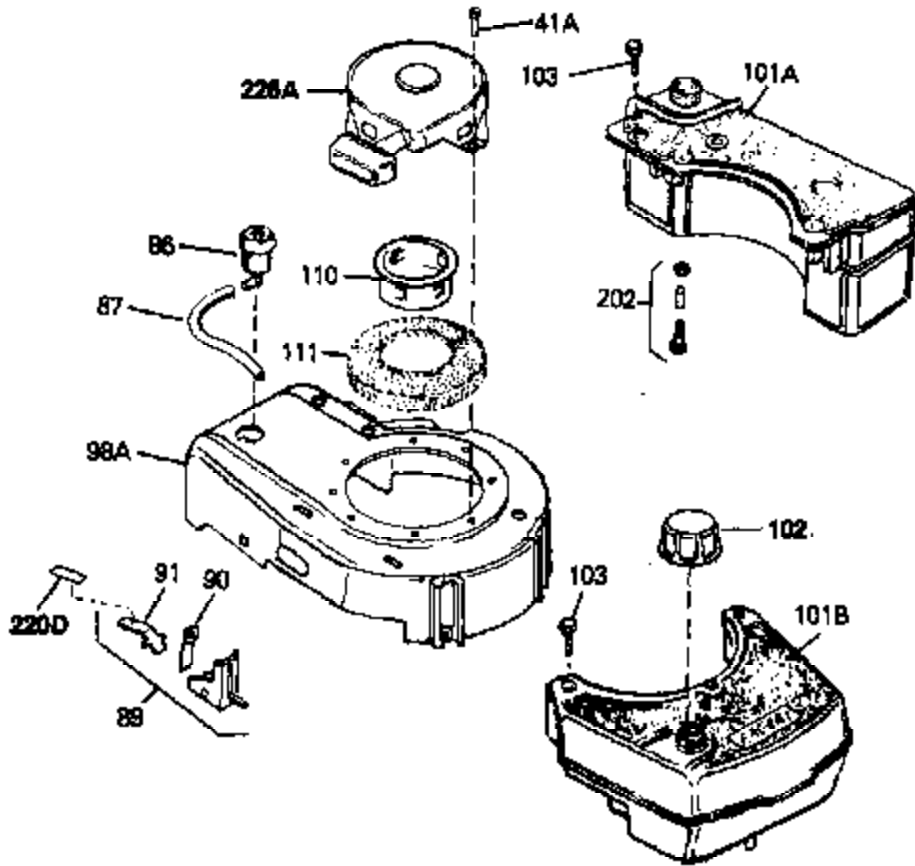

Ref #	Part Number	Qty	Description
	69 650549	0	Screw
	69A 650777	0	Screw, Slotted fil. hd. mach., 6-32 x 7/16
	70 34337	0	Link, Governor spring
	70A 34336	0	Link, Governor-to-throttle
	71 31361	0	Spring, Governor
	72 650774	0	Screw, Hex hd., 1/4-20 x 2-3/8
	72 650795	0	Screw, Hex hd. cap, Sems, 1/4-20 x 2-5/16
	72 650869	0	Screw, Hex hd., 1/4-20 x 2-3/4
	72 792005	0	Screw, Hex hd., 1/4-20 x 2-1/2
	73 27181B	0	Muffler
	80 34432	0	Wire, Ground (Two female & one double male
	81 26756	0	Gasket, Carburetor
	82 29752	0	Nut
	83 6201	0	Screw
	95 30200	0	Screw
	97 610973	0	Terminal Assy.
	98 34367	0	Housing, Blower
	99 650831	0	Screw, Hex washer hd. Powerlok thread,
	100 30200	0	Screw
	102 33032	0	Cap, Fuel filler (Red Plastic) (Spurt
	104 26460	0	Clamp, Fuel line
	105 29774	0	Line, Fuel (Braided 8.25")
	105 30705	0	Line, Fuel (Braided 16")
	105 30962	0	Line, Fuel (Braided 32")
	105 34357	0	Line, Fuel (Epichlorohydrin 6-3/4")
	106 650815	0	Washer, Belleville
	107 650816	0	Nut, Flywheel
	109 34113	0	Plug, Screen
	113 30593	0	Clip, Magneto wire
	121 34431	0	Lamination & Coil Assy.
	121 730207	0	Magneto-to-Solid State Conversion Kit
	136 650814	0	Screw, Hex hd. Sems, 10-24 x 1
	137 611046A	0	Flywheel
	220A 34442A	0	Decal, Instruction
	223 631021	0	Inlet Needle, Seat & Clip Assy.
	224 632053	0	Carburetor
	226 590531	0	Starter, Side mount rewind
	230 33238D	0	Gasket Set

Ref #	Part Number	Qty	Description
41A	0	0	Rivet, Pop (3/16" Dia.)
41A	650735	0	Screw
86	34353	0	Primer Assy.
87	32180C	0	Line, Primer
101B	34369A	0	Tank Assy., Fuel (Charcoal Poly) (1-1/2
102	33032	0	Cap, Fuel filler (Red Plastic) (Spurt
103	28763	0	Screw, Hex washer hd. thread-forming, 10-24
164	32972	0	Cleaner, Air
164A	33168	0	Clamp, Corbin
202	730194	0	Rope Guide Kit