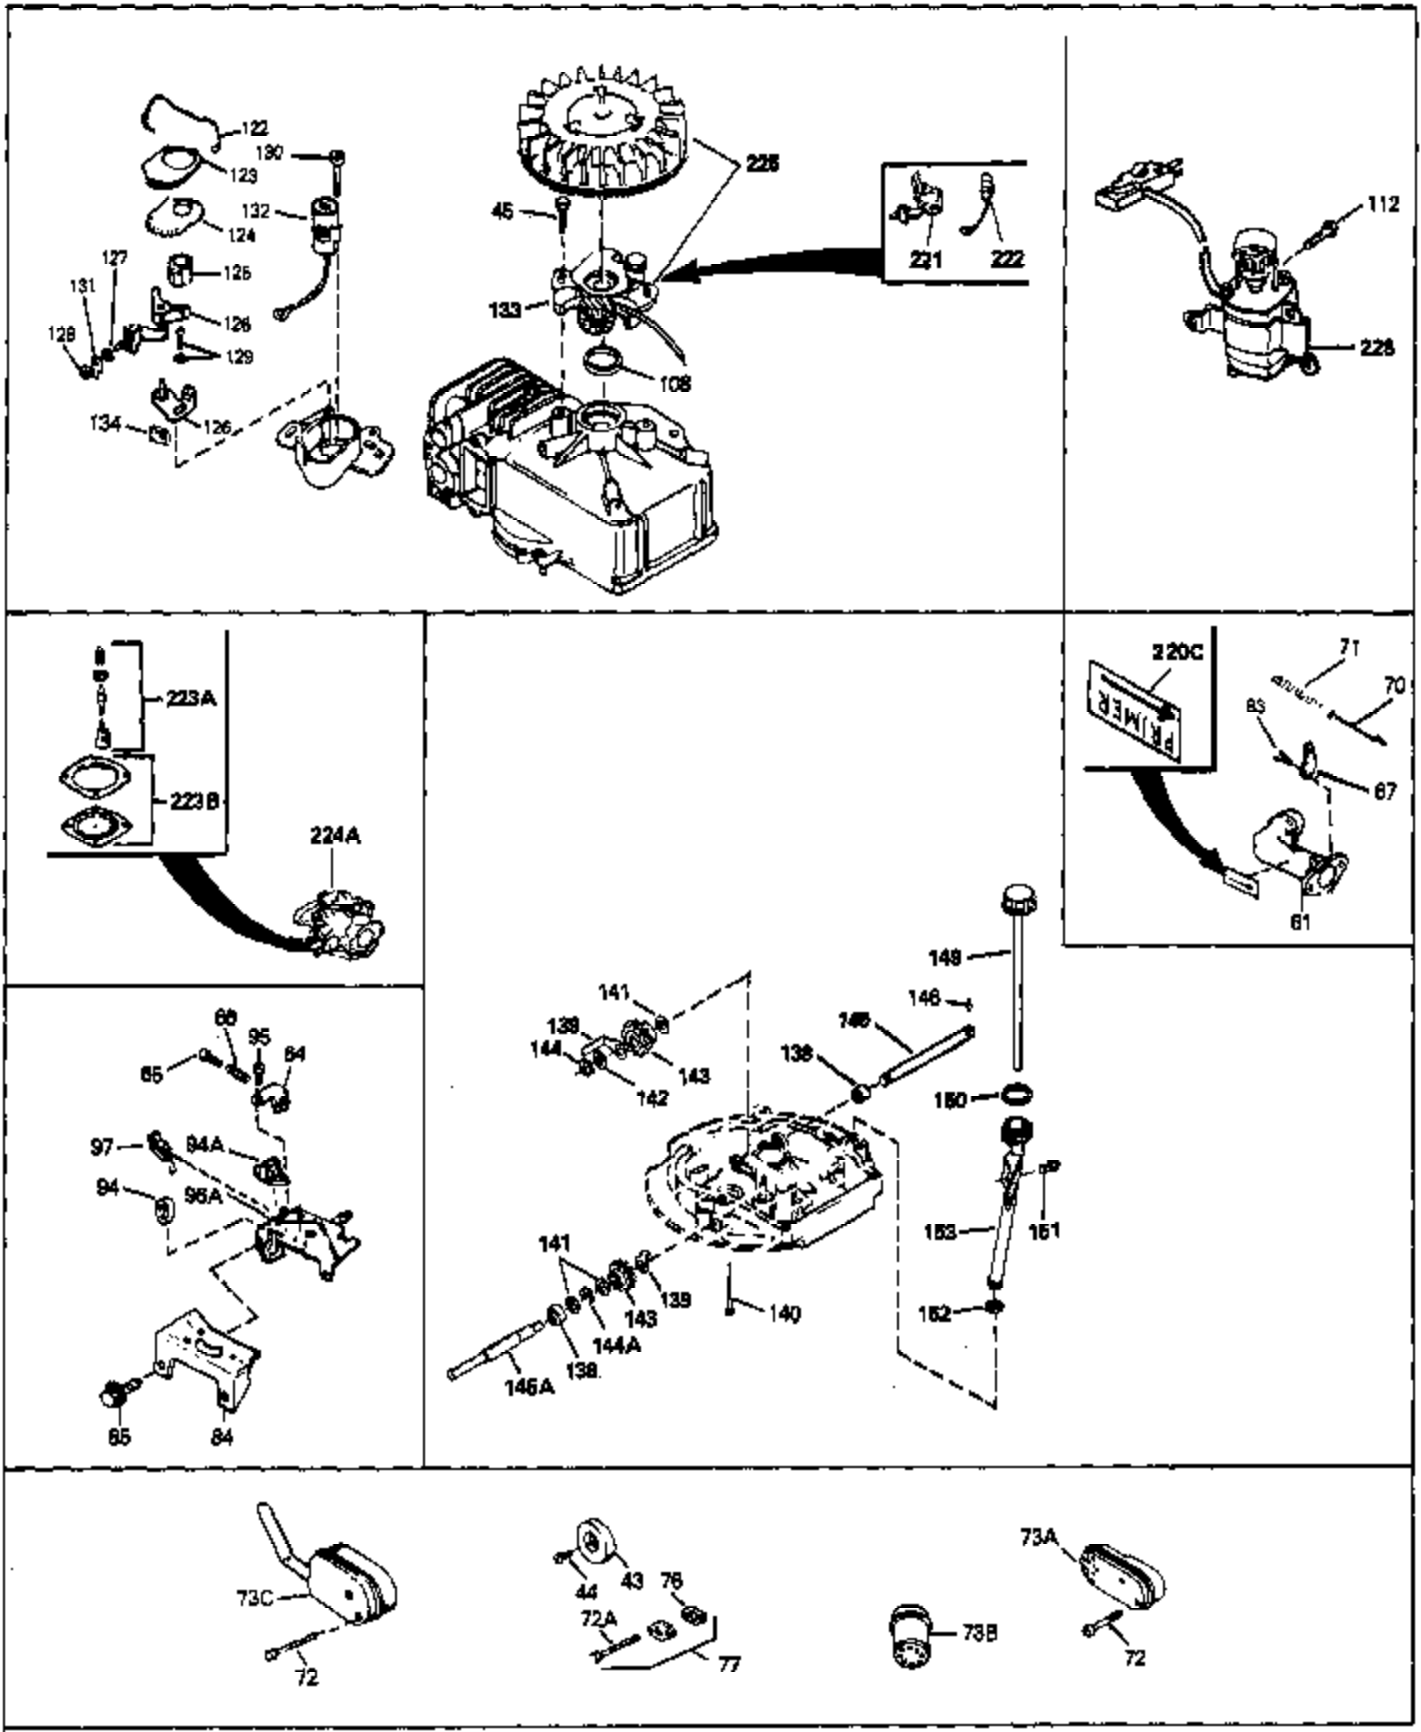

Ref #	Part Number	Qty	Description
	69 650549	0	Screw
	69A 650777	0	Screw, Slotted fil. hd. mach., 6-32 x 7/16
	70 34337	0	Link, Governor spring
	70A 34336	0	Link, Governor-to-throttle
	71 31361	0	Spring, Governor
	72 650774	0	Screw, Hex hd., 1/4-20 x 2-3/8
	72 650795	0	Screw, Hex hd. cap, Sems, 1/4-20 x 2-5/16
	72 650869	0	Screw, Hex hd., 1/4-20 x 2-3/4
	72 792005	0	Screw, Hex hd., 1/4-20 x 2-1/2
	73 27181B	0	Muffler
	80 34432	0	Wire, Ground (Two female & one double male
	81 26756	0	Gasket, Carburetor
	82 29752	0	Nut
	83 6201	0	Screw
	95 30200	0	Screw
	97 610973	0	Terminal Assy.
	98 34367	0	Housing, Blower
	99 650831	0	Screw, Hex washer hd. Powerlok thread,
	100 30200	0	Screw
	102 33032	0	Cap, Fuel filler (Red Plastic) (Spurt
	104 26460	0	Clamp, Fuel line
	105 29774	0	Line, Fuel (Braided 8.25")
	105 30705	0	Line, Fuel (Braided 16")
	105 30962	0	Line, Fuel (Braided 32")
	105 34357	0	Line, Fuel (Epichlorohydrin 6-3/4")
	106 650815	0	Washer, Belleville
	107 650816	0	Nut, Flywheel
	109 34113	0	Plug, Screen
	113 30593	0	Clip, Magneto wire
	121 34431	0	Lamination & Coil Assy.
	121 730207	0	Magneto-to-Solid State Conversion Kit
	136 650814	0	Screw, Hex hd. Sems, 10-24 x 1
	137 611046A	0	Flywheel
	220A 34442A	0	Decal, Instruction
	223 631021	0	Inlet Needle, Seat & Clip Assy.
	224 632053	0	Carburetor
	226 590531	0	Starter, Side mount rewind
	230 33238D	0	Gasket Set

Ref #	Part Number	Qty	Description
41A	0	0	Rivet, Pop (3/16" Dia.)
41A	650735	0	Screw
86	34353	0	Primer Assy.
87	32180C	0	Line, Primer
101B	34369A	0	Tank Assy., Fuel (Charcoal Poly) (1-1/2
102	33032	0	Cap, Fuel filler (Red Plastic) (Spurt
103	28763	0	Screw, Hex washer hd. thread-forming, 10-24
164	32972	0	Cleaner, Air
164A	33168	0	Clamp, Corbin
202	730194	0	Rope Guide Kit