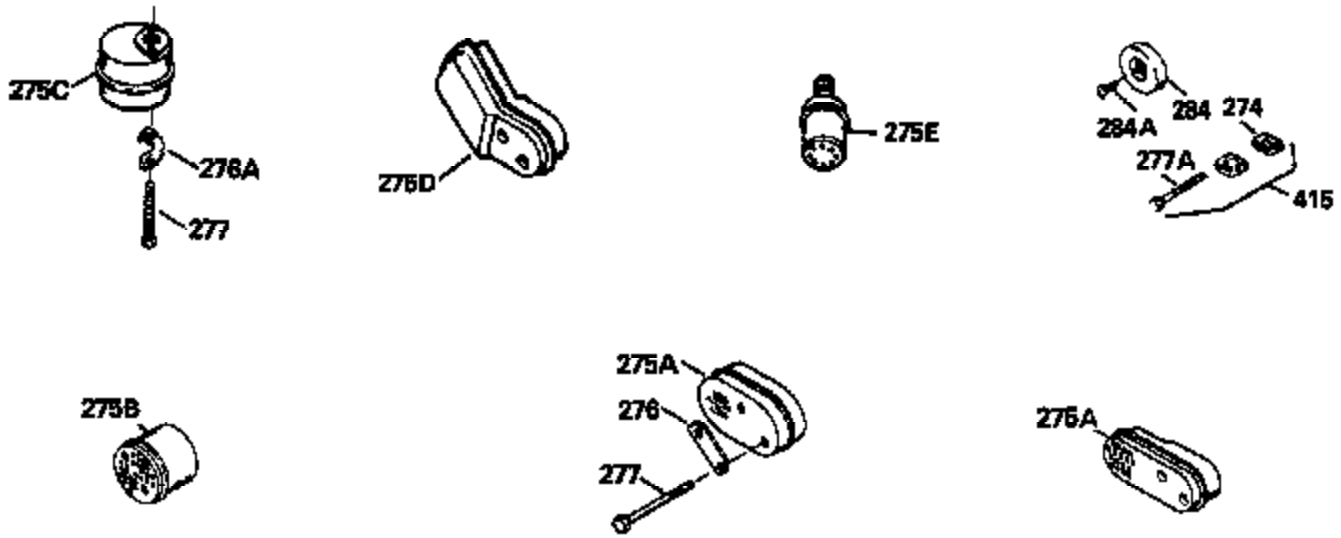

Ref #	Part Number	Qty	Description
274	26754A		* Gasket, Exhaust (Use as required)
277	650795		Screw, 1/4-20 x 2-1/4"
277A	30063		Screw, 1/4-20 x 1/2" (Use as required)
370F	34387		Decal, Instruction (Optional)
415	730162		Muffler Adap.Kit(Incl.274,277A)(Use a s req.)
430	730574		Debris Screen Kit (Incl. 370F,431-433)(Opt.)
431	35596		Screen, Debris (Optional)
432	35597		Bracket, Debris screen (Optional)
433	650910		Screw, 8-32 x 1/4" (Optional)