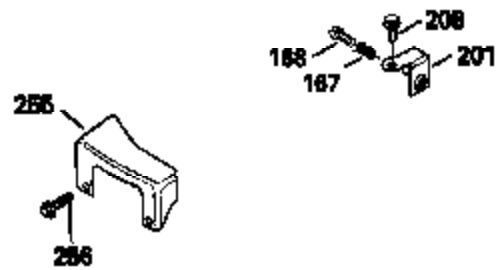

Ref #	Part Number	Qty	Description
274	26754A		* Gasket, Exhaust (Use as required)
277	650795		Screw, 1/4-20 x 2-1/4"
277A	30063		Screw, 1/4-20 x 1/2" (Use as required)
370F	34387		Decal, Instruction (Optional)
415	730162		Muffler Adap.Kit(Incl.274,277A)(Use a s req.)
430	730574		Debris Screen Kit (Incl. 370F,431-433)(Opt.)
431	35596		Screen, Debris (Optional)
432	35597		Bracket, Debris screen (Optional)
433	650910		Screw, 8-32 x 1/4" (Optional)