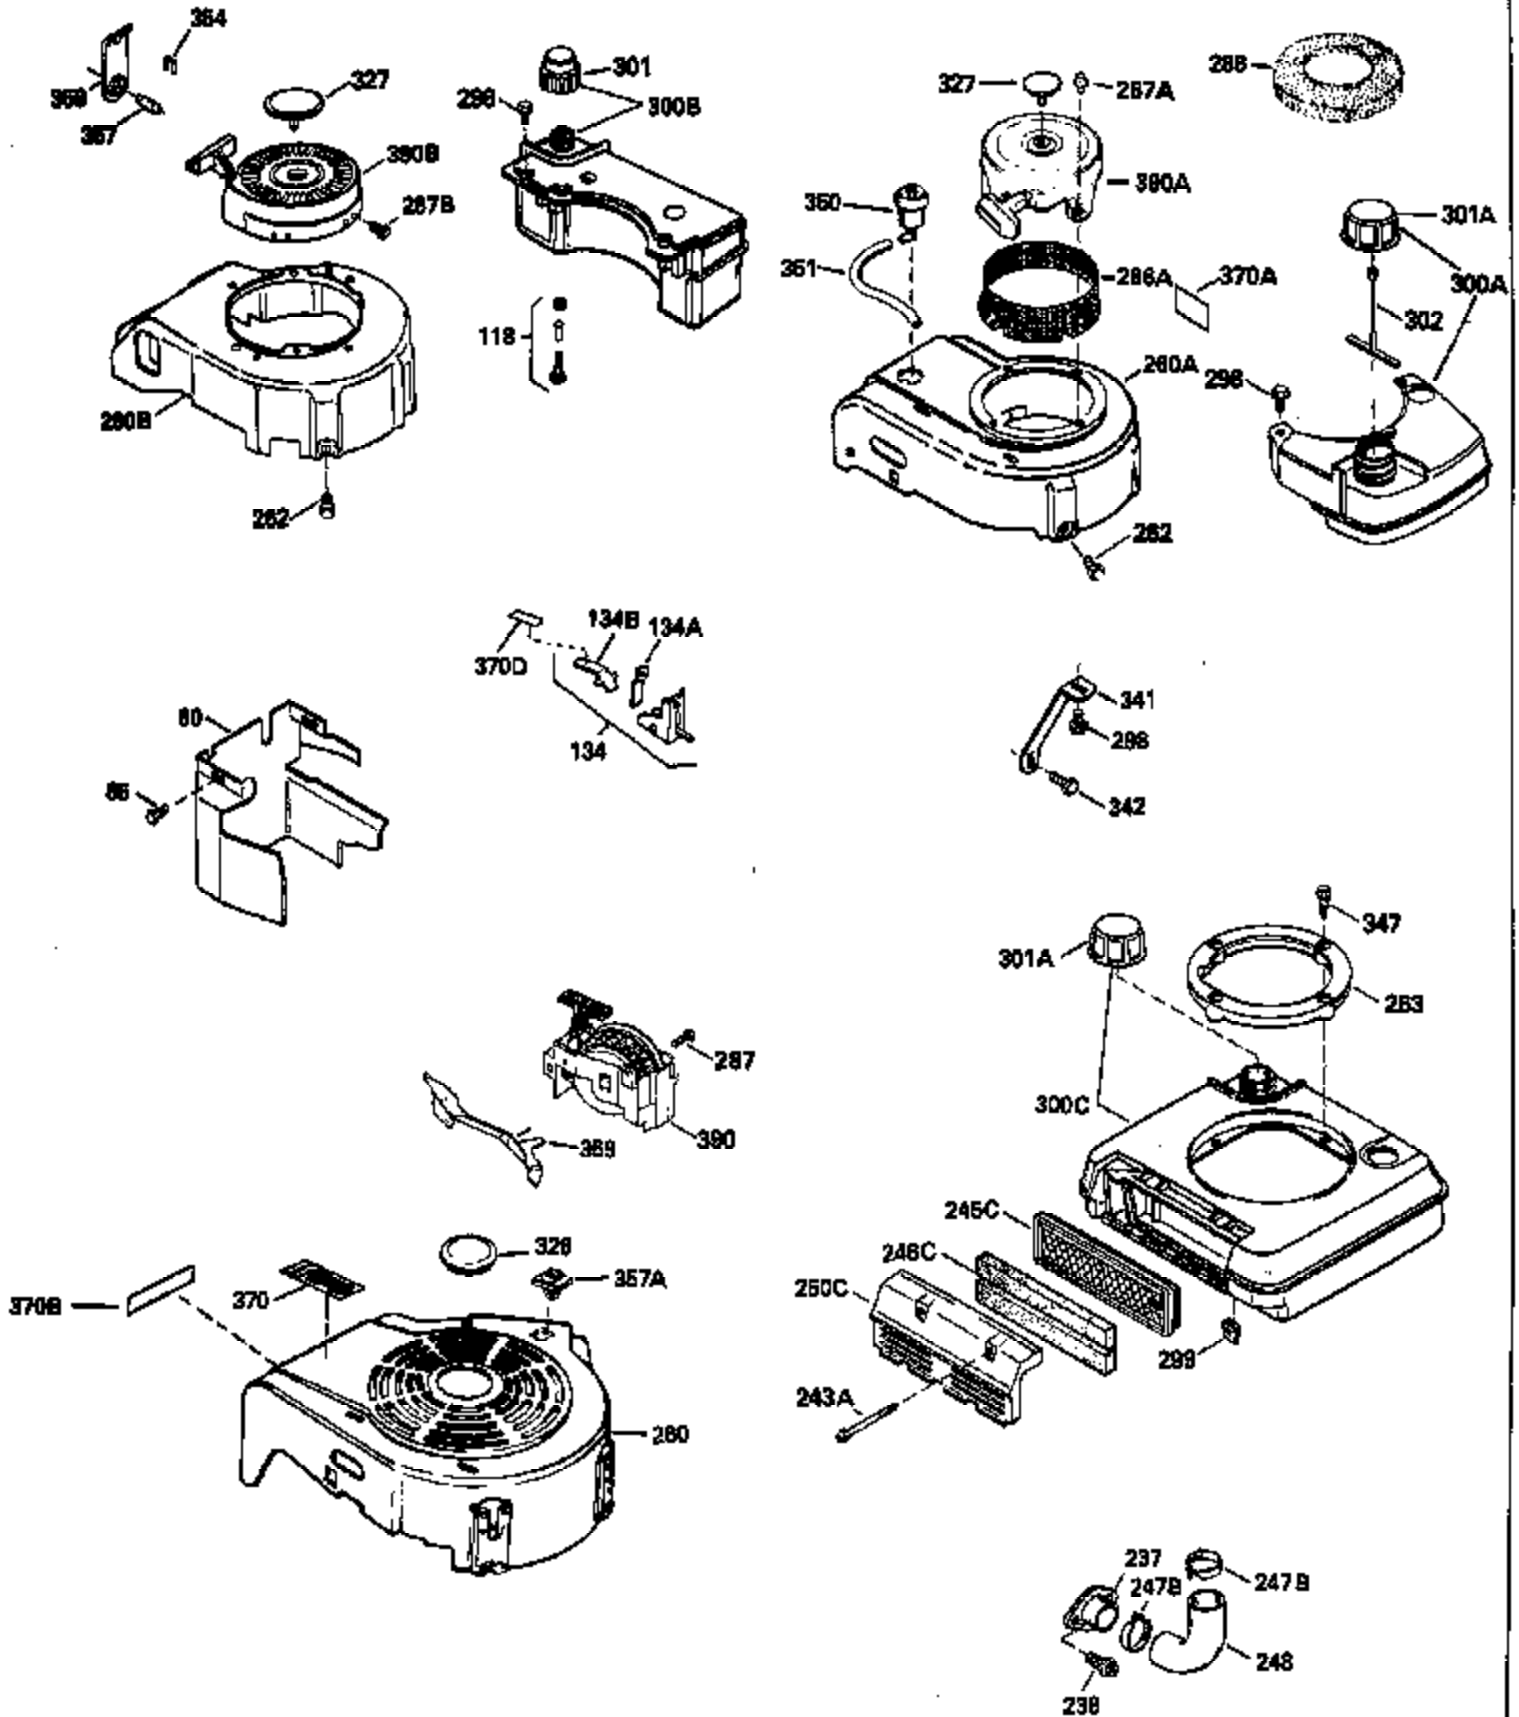

ILLUSTRATION SHOWS TYPICAL PARTS ONLY. ORDER BY PART NUMBER. PARTS NOT LISTED ARE SUPPLIED BY OEM.

Ref #	Part Number	Qty	Description
118	730194		Rope Guide Kit (Use as required with 34476 fuel tank)
134A	34438		Spring, Stop switch
134B	34439		Clip, Stop switch
134	34657		Spark Plug Stop Lever (Incl. 134A & 1 34B)
246C	35705		Filter, Pre-Air (Optional)
260	34367		Housing, Blower
262	650831		Screw, 1/4-20 x 15/32"
287	650802		Screw, 1/4-20 x 5/8"
287A	650735		Screw, 10-24 x 3/8" (Use as required)
287A			Pop Rivet, (3/16" Dia.)(Purchase locally)
301	33032		Fuel Cap
326	34113		Plug, Screen
350	34353		Primer Assy.
351	32180C		Line, Fuel primer
370A	34365		Decal, Instruction
370D	34407		Decal, Stop control
390	590531		Side Mount Rewind Starter (Refer to Division 5, Section C, page 32 or Fiche 8, Grid G-8 for breakdown)