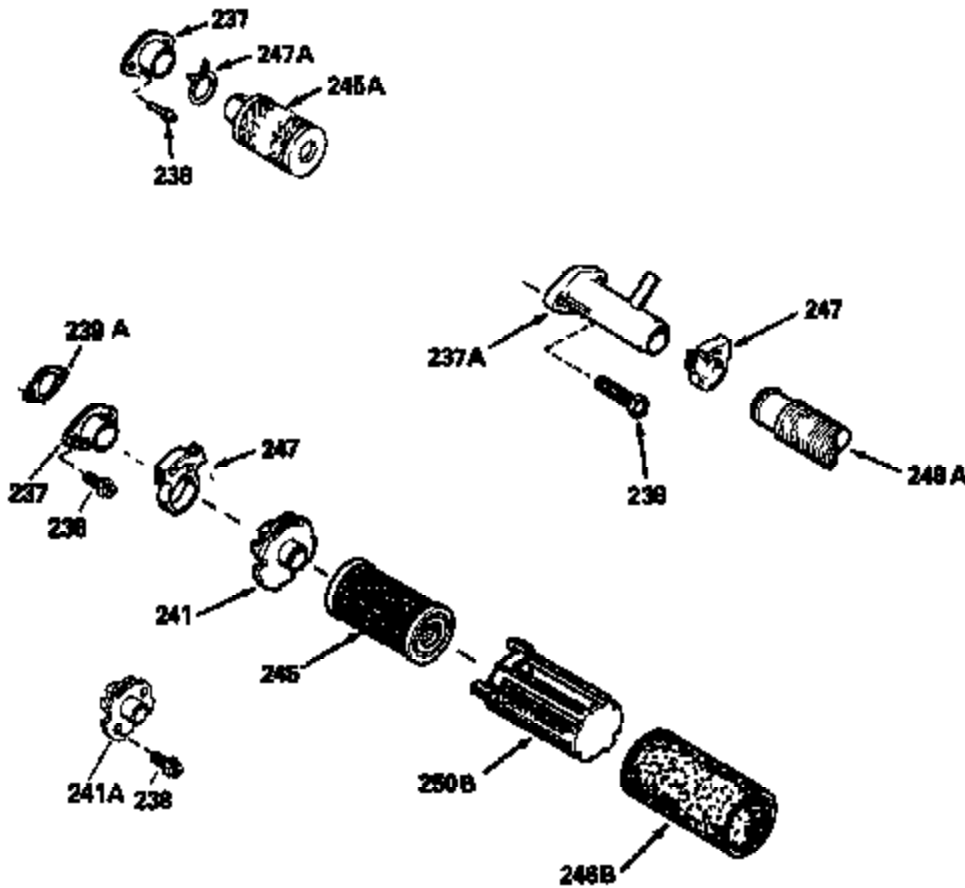

Ref #	Part Number	Qty	Description
274	26754A		* Gasket, Exhaust (Use as required)
277	650795		Screw, 1/4-20 x 2-1/4"
277A	30063		Screw, 1/4-20 x 1/2" (Use as required)
370F	34387		Decal, Instruction (Optional)
415	730162		Muffler Adap.Kit(Incl.274,277A)(Use a s req.)
430	730574		Debris Screen Kit (Incl. 370F,431-433)(Opt.)
431	35596		Screen, Debris (Optional)
432	35597		Bracket, Debris screen (Optional)
433	650910		Screw, 8-32 x 1/4" (Optional)