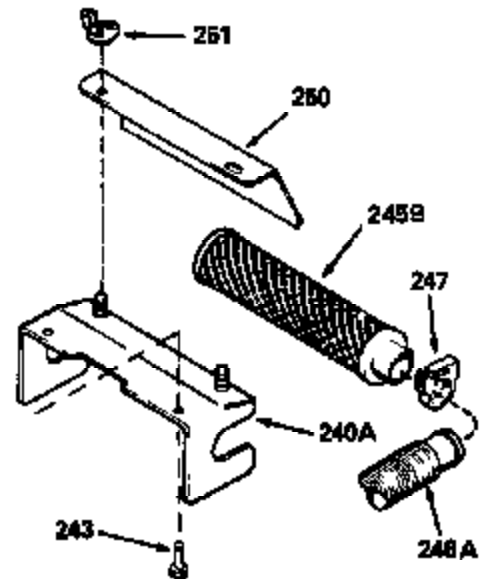

Ref #	Part Number	Qty	Description
274	26754A		* Gasket, Exhaust (Use as required)
277	650795		Screw, 1/4-20 x 2-1/4"
277A	30063		Screw, 1/4-20 x 1/2" (Use as required)
370F	34387		Decal, Instruction (Optional)
415	730162		Muffler Adap.Kit(Incl.274,277A)(Use a s req.)
430	730574		Debris Screen Kit (Incl. 370F,431-433)(Opt.)
431	35596		Screen, Debris (Optional)
432	35597		Bracket, Debris screen (Optional)
433	650910		Screw, 8-32 x 1/4" (Optional)