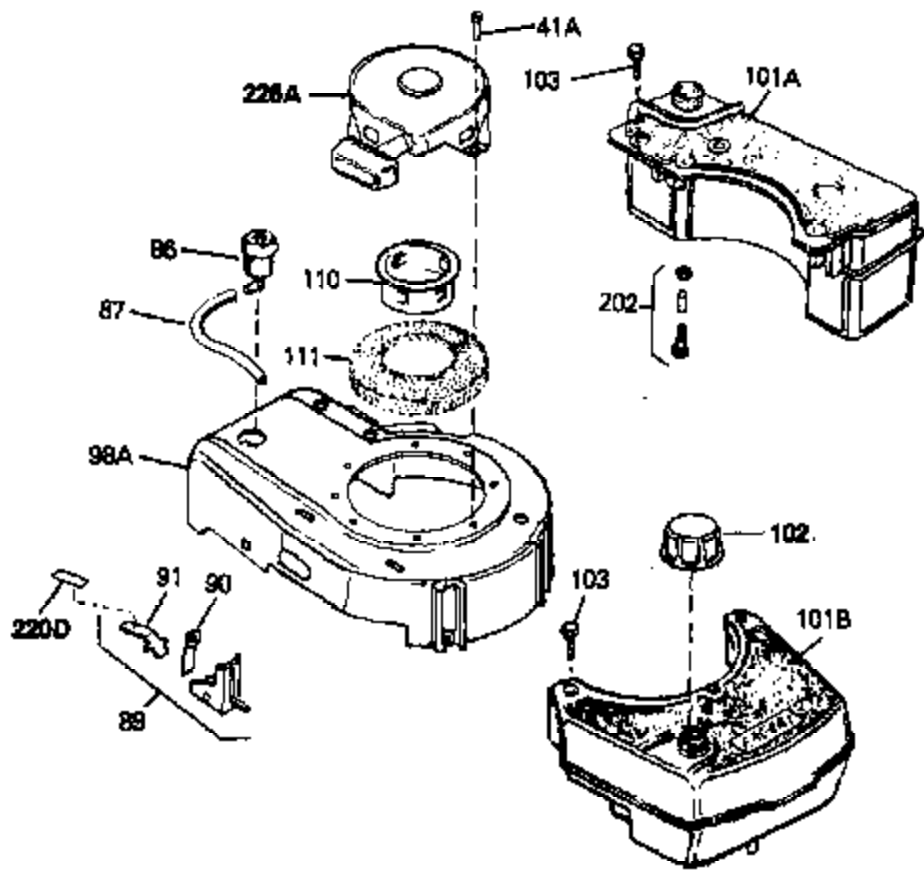

Ref #	Part Number	Qty	Description
	69 650549	0	Screw
	69A 650777	0	Screw, Slotted fil. hd. mach., 6-32 x 7/16
	70 34337	0	Link, Governor spring
	70A 34336	0	Link, Governor-to-throttle
	71 31361	0	Spring, Governor
	72 650774	0	Screw, Hex hd., 1/4-20 x 2-3/8
	72 650795	0	Screw, Hex hd. cap, Sems, 1/4-20 x 2-5/16
	72 650869	0	Screw, Hex hd., 1/4-20 x 2-3/4
	72 792005	0	Screw, Hex hd., 1/4-20 x 2-1/2
	73 27181B	0	Muffler
	80 34432	0	Wire, Ground (Two female & one double male
	81 26756	0	Gasket, Carburetor
	82 29752	0	Nut
	83 6201	0	Screw
	95 30200	0	Screw
	97 610973	0	Terminal Assy.
	98 34367	0	Housing, Blower
	99 650831	0	Screw, Hex washer hd. Powerlok thread,
	100 30200	0	Screw
	102 33032	0	Cap, Fuel filler (Red Plastic) (Spurt
	104 26460	0	Clamp, Fuel line
	105 29774	0	Line, Fuel (Braided 8.25")
	105 30705	0	Line, Fuel (Braided 16")
	105 30962	0	Line, Fuel (Braided 32")
	105 34357	0	Line, Fuel (Epichlorohydrin 6-3/4")
	106 650815	0	Washer, Belleville
	107 650816	0	Nut, Flywheel
	109 34113	0	Plug, Screen
	113 30593	0	Clip, Magneto wire
	121 34431	0	Lamination & Coil Assy.
	121 730207	0	Magneto-to-Solid State Conversion Kit
	136 650814	0	Screw, Hex hd. Sems, 10-24 x 1
	137 611046A	0	Flywheel
	220A 34442A	0	Decal, Instruction
	223 631021	0	Inlet Needle, Seat & Clip Assy.
	224 632053	0	Carburetor
	226 590531	0	Starter, Side mount rewind
	230 33238D	0	Gasket Set

Ref #	Part Number	Qty	Description
41A	0	0	Rivet, Pop (3/16" Dia.)
41A	650735	0	Screw
86	34353	0	Primer Assy.
87	32180C	0	Line, Primer
101B	34369A	0	Tank Assy., Fuel (Charcoal Poly) (1-1/2
102	33032	0	Cap, Fuel filler (Red Plastic) (Spurt
103	28763	0	Screw, Hex washer hd. thread-forming, 10-24
164	32972	0	Cleaner, Air
164A	33168	0	Clamp, Corbin
202	730194	0	Rope Guide Kit