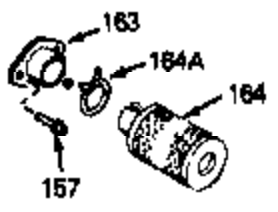

Ref #	Part Number	Qty	Description
41A	0	0	Rivet, Pop (3/16" Dia.)
41A	650735	0	Screw
89	34657	0	Footproof Spark Plug Stop Lever
90	34438	0	Spring, Stop switch
91	34439	0	Clip, Stop switch
98A	34447	0	Housing, Blower
102	33032	0	Cap, Fuel filler (Red Plastic) (Spurt
110	34449	0	Hub, Starter
111	590417	0	Screen, Starter cup
157	650709	0	Screw
163	32971	0	Adapter, Air cleaner
164A	33168	0	Clamp, Corbin
164	32972	0	Cleaner, Air
202	730194	0	Rope Guide Kit
220D	34407	0	Decal, Stop control (Bilingual)
226A	590420	0	Starter, Rewind