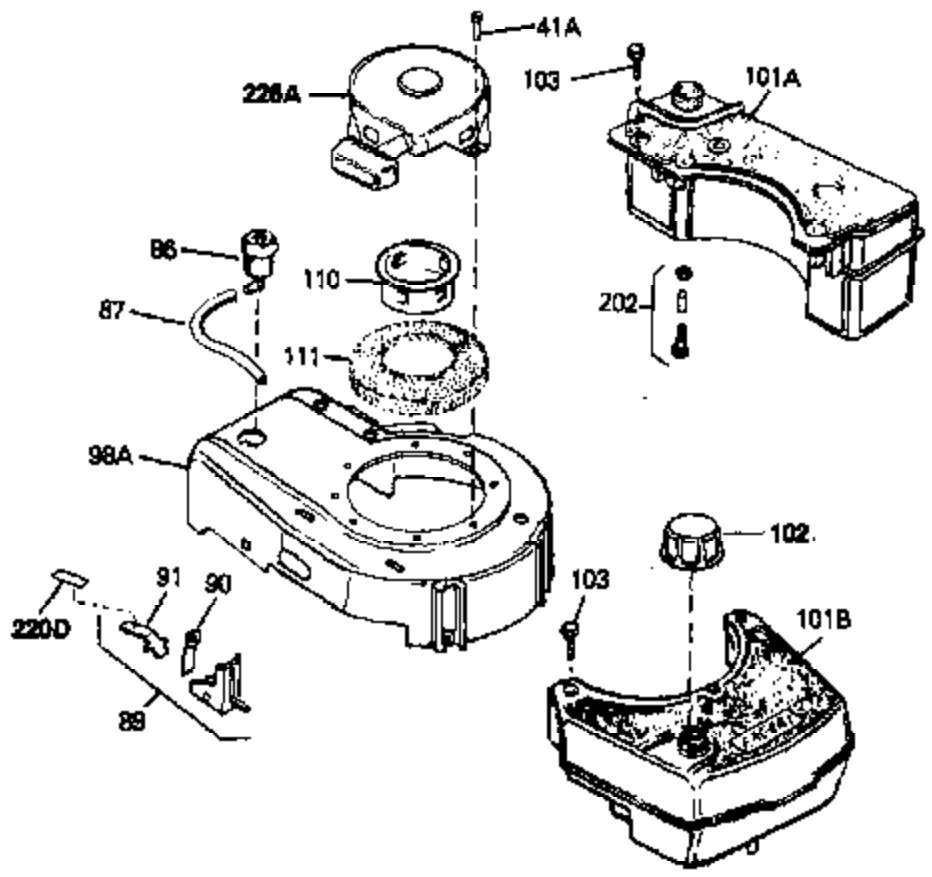

Ref #	Part Number	Qty	Description
41A	0	0	Rivet, Pop (3/16" Dia.)
41A	650735	0	Screw
89	34657	0	Footproof Spark Plug Stop Lever
90	34438	0	Spring, Stop switch
91	34439	0	Clip, Stop switch
98A	34447	0	Housing, Blower
102	33032	0	Cap, Fuel filler (Red Plastic) (Spurt
110	34449	0	Hub, Starter
111	590417	0	Screen, Starter cup
157	650709	0	Screw
163	32971	0	Adapter, Air cleaner
164A	33168	0	Clamp, Corbin
164	32972	0	Cleaner, Air
202	730194	0	Rope Guide Kit
220D	34407	0	Decal, Stop control (Bilingual)
226A	590420	0	Starter, Rewind

Ref #	Part Number	Qty	Description
45	650489	0	Screw
61	31384A	0	Pipe, Intake
67	33086	0	Lever, Speed adj.
70	32653	0	Link, Governor spring
71	31361	0	Spring, Governor
72A	30063	0	Screw
72	650774	0	Screw, Hex hd., 1/4-20 x 2-3/8
72	650795	0	Screw, Hex hd. cap, Sems, 1/4-20 x 2-5/16
72	650869	0	Screw, Hex hd., 1/4-20 x 2-3/4
72	792005	0	Screw, Hex hd., 1/4-20 x 2-1/2
76	26754A	0	Gasket, Exhaust
77	730162	0	Kit, Muffler Adapter
83	6201	0	Screw
97	610973	0	Terminal Assy.
108	33876	0	Gasket, Stator
122	30551	0	Spring, Breaker box dust cover
123	610947	0	Cover, Breaker box dust
124	610955	0	Gasket, Dust cover
125	30992	0	Cam, Breaker
126	30547A	0	Contact Assy., Breaker
127	610385	0	Washer, Terminal
128	610408	0	Nut, Terminal
129	29181	0	Screw & Washer Assy., Breaker
130	610593	0	Screw, Condenser fastening
131	33356	0	Terminal, Ground
132	30548B	0	Condenser
133	611006	0	Stator Plate Assy.
134	30549	0	Felt, Cam wiper
152	34282	0	"O" Ring (.612 I.D. x .812 O.D. x .103