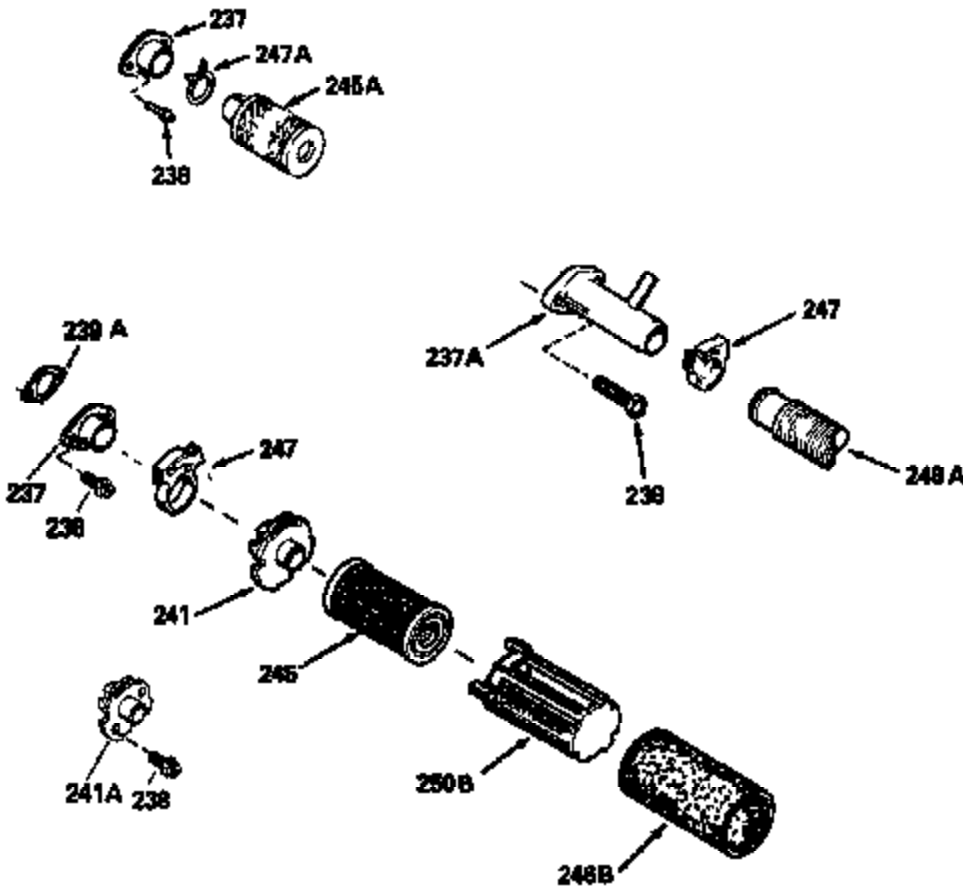

Ref #	Part Number	Qty	Description
19	31361		Spring, Extension
69	35261		* Gasket, Mounting flange
182	6201		Screw, 1/4-28 x 7/8"
185	31384A		Pipe, Intake (Incl. 224)
186	32653		Link, Governor spring
216	33086		Lever, Speed adjusting
223	650451		Screw, 1/4-20 x 1"
237	32971		Adapter, Air cleaner
238	650709		Screw, 10-32 x 7/16"
239A	35815		* Gasket, Air cleaner
245A	32972		Filter, Air cleaner
246B	35435		Filter, Pre-Air (Use as required)
247	33168		Clamp, Corbin