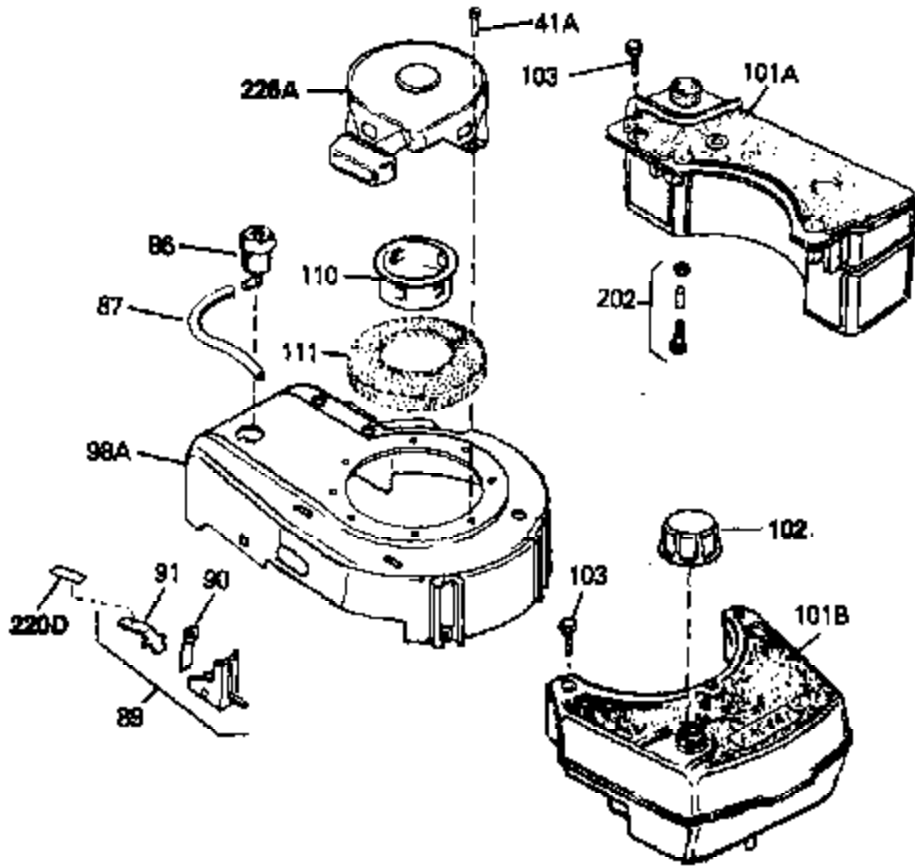

Ref #	Part Number	Qty	Description
41A	0	0	Rivet, Pop (3/16" Dia.)
41A	650735	0	Screw
89	34657	0	Footproof Spark Plug Stop Lever
90	34438	0	Spring, Stop switch
91	34439	0	Clip, Stop switch
98A	34793	0	Housing, Blower (5.56 dia. starter mtg. bolt
102	33032	0	Cap, Fuel filler (Red Plastic) (Spurt
110	34449	0	Hub, Starter
111	590417	0	Screen, Starter cup
157	650806	0	Screw, Hex washer hd. shoulder, 10-32 x 5/8
202	730194	0	Rope Guide Kit
220D	34407	0	Decal, Stop control (Bilingual)
226A	590420	0	Starter, Rewind

Ref #	Part Number	Qty	Description
45	650489	0	Screw
61	31384A	0	Pipe, Intake
67	33086	0	Lever, Speed adj.
70	32653	0	Link, Governor spring
71	31361	0	Spring, Governor
72A	30063	0	Screw
72	650774	0	Screw, Hex hd., 1/4-20 x 2-3/8
72	650795	0	Screw, Hex hd. cap, Sems, 1/4-20 x 2-5/16
72	650869	0	Screw, Hex hd., 1/4-20 x 2-3/4
72	792005	0	Screw, Hex hd., 1/4-20 x 2-1/2
76	26754A	0	Gasket, Exhaust
77	730162	0	Kit, Muffler Adapter
83	6201	0	Screw
97	610973	0	Terminal Assy.
108	33876	0	Gasket, Stator
122	30551	0	Spring, Breaker box dust cover
123	610947	0	Cover, Breaker box dust
124	610955	0	Gasket, Dust cover
125	30992	0	Cam, Breaker
126	30547A	0	Contact Assy., Breaker
127	610385	0	Washer, Terminal
128	610408	0	Nut, Terminal
129	29181	0	Screw & Washer Assy., Breaker
130	610593	0	Screw, Condenser fastening
131	33356	0	Terminal, Ground
132	30548B	0	Condenser
133	611006	0	Stator Plate Assy.
134	30549	0	Felt, Cam wiper
152	34282	0	"O" Ring (.612 I.D. x .812 O.D. x .103