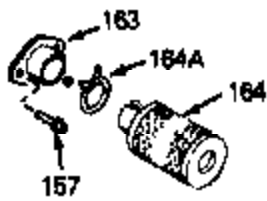

Ref #	Part Number	Qty	Description
41A	0	0	Rivet, Pop (3/16" Dia.)
41A	650735	0	Screw
89	34657	0	Footproof Spark Plug Stop Lever
90	34438	0	Spring, Stop switch
91	34439	0	Clip, Stop switch
98A	34793	0	Housing, Blower (5.56 dia. starter mtg. bolt
102	33032	0	Cap, Fuel filler (Red Plastic) (Spurt
110	34449	0	Hub, Starter
111	590417	0	Screen, Starter cup
157	650806	0	Screw, Hex washer hd. shoulder, 10-32 x 5/8
202	730194	0	Rope Guide Kit
220D	34407	0	Decal, Stop control (Bilingual)
226A	590420	0	Starter, Rewind