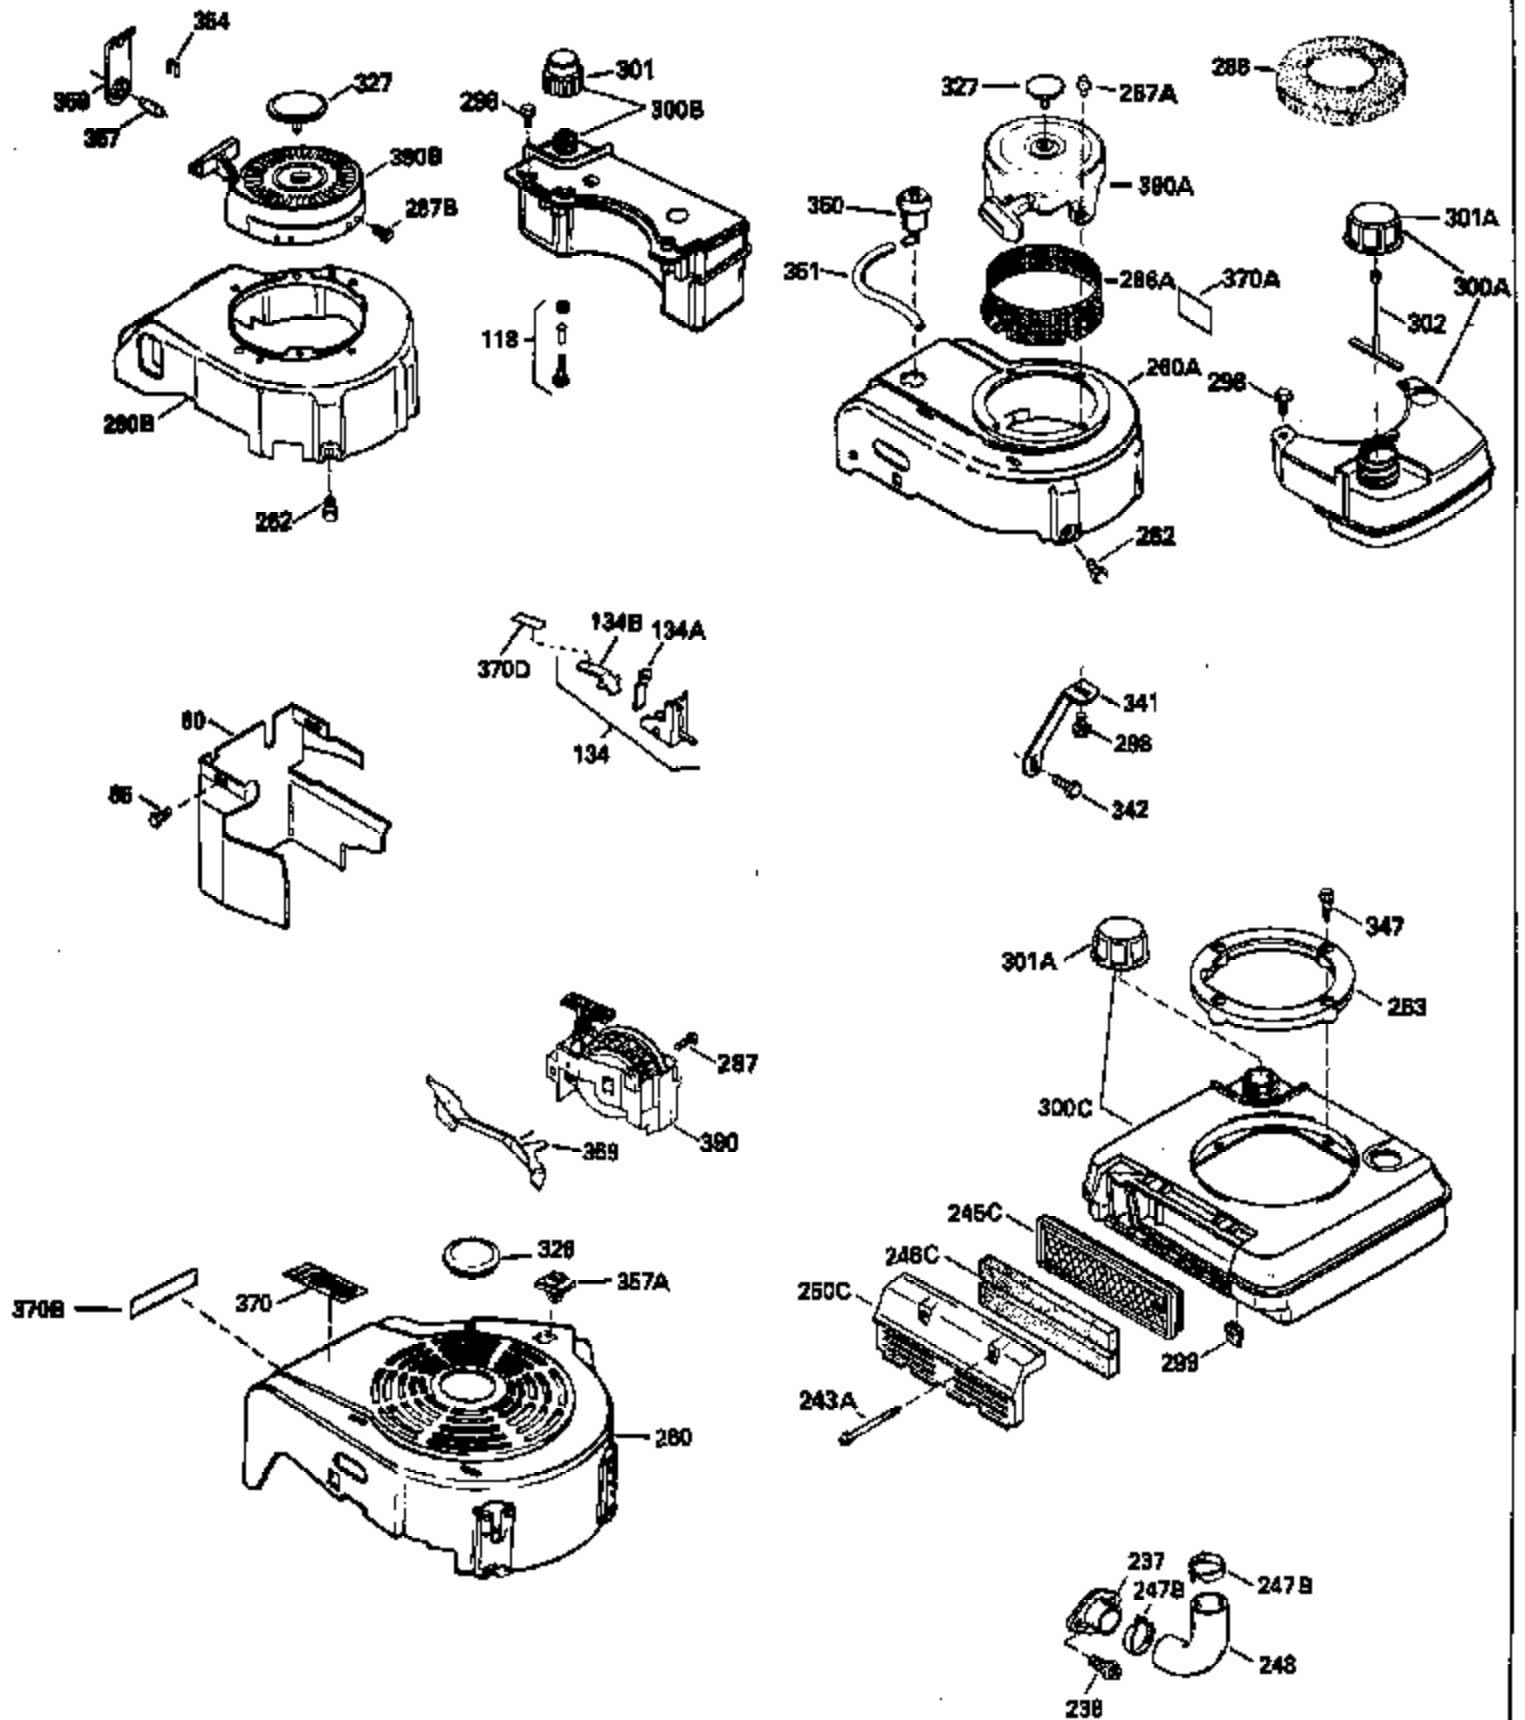

ILLUSTRATION SHOWS TYPICAL PARTS ONLY. ORDER BY PART NUMBER. PARTS NOT LISTED ARE SUPPLIED BY OEM.

Ref #	Part Number	Qty	Description
118	730194		Rope Guide Kit (Use as required with 34476 fuel tank)
134	34657		Spark Plug Stop Lever (Incl. 134A & 1 34B)
134A	34438		Spring, Stop switch
134B	34439		Clip, Stop switch
238	650806		Screw, 10-32 x 5/8"
246C	35705		Filter, Pre-Air (Optional)
260A	34793		Housing, Blower
262	650831		Screw, 1/4-20 x 15/32"
286	590417		Screen, Starter cup
287A	650735		Screw, 10-24 x 3/8" (Use as required)
287A			Pop Rivet, (3/16" Dia.)(Purchase locally)
301	33032		Fuel Cap
370B	34363		Decal, Instruction
370A	34365		Decal, Instruction
370D	34407		Decal, Stop control
390A	590420		Rewind Starter (Refer to Division 5, Section C, page 25 or Fiche 8, Grid G-7 for breakdown)