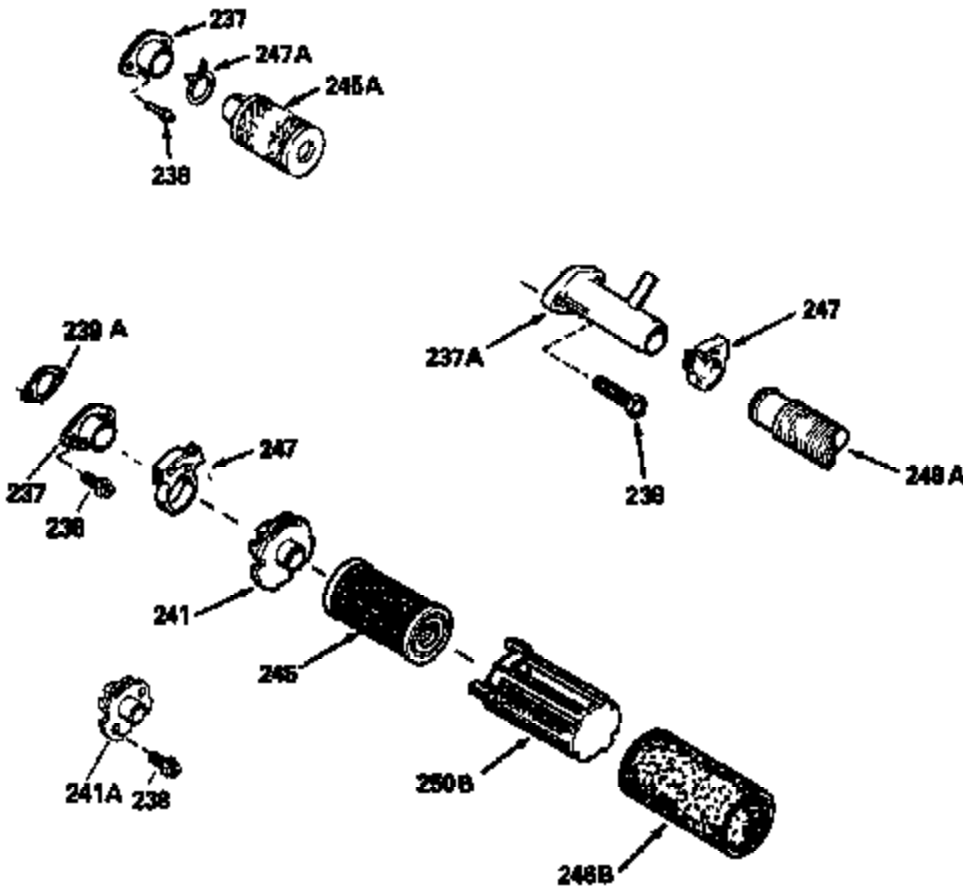

Ref #	Part Number	Qty	Description
19	31361		Spring, Extension
69	35261		* Gasket, Mounting flange
182	6201		Screw, 1/4-28 x 7/8"
185	31384A		Pipe, Intake (Incl. 224)
186	32653		Link, Governor spring
216	33086		Lever, Speed adjusting
223	650451		Screw, 1/4-20 x 1"
238	650806		Screw, 10-32 x 5/8"
246B	35435		Filter, Pre-Air (Use as required)