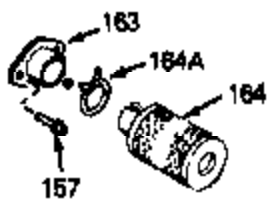

Ref #	Part Number	Qty	Description
41A	0	0	Rivet, Pop (3/16" Dia.)
41A	650735	0	Screw
86	34353	0	Primer Assy.
87	32180C	0	Line, Primer
98A	34464	0	Housing, Blower (5.56 dia. starter mtg. bolt
101B	34369A	0	Tank Assy., Fuel (Charcoal Poly) (1-1/2
102	33032	0	Cap, Fuel filler (Red Plastic) (Spurt
103	28763	0	Screw, Hex washer hd. thread-forming, 10-24
110	34449	0	Hub, Starter
111	590417	0	Screen, Starter cup
164	32972	0	Cleaner, Air
164A	33168	0	Clamp, Corbin
202	730194	0	Rope Guide Kit
226A	590420	0	Starter, Rewind