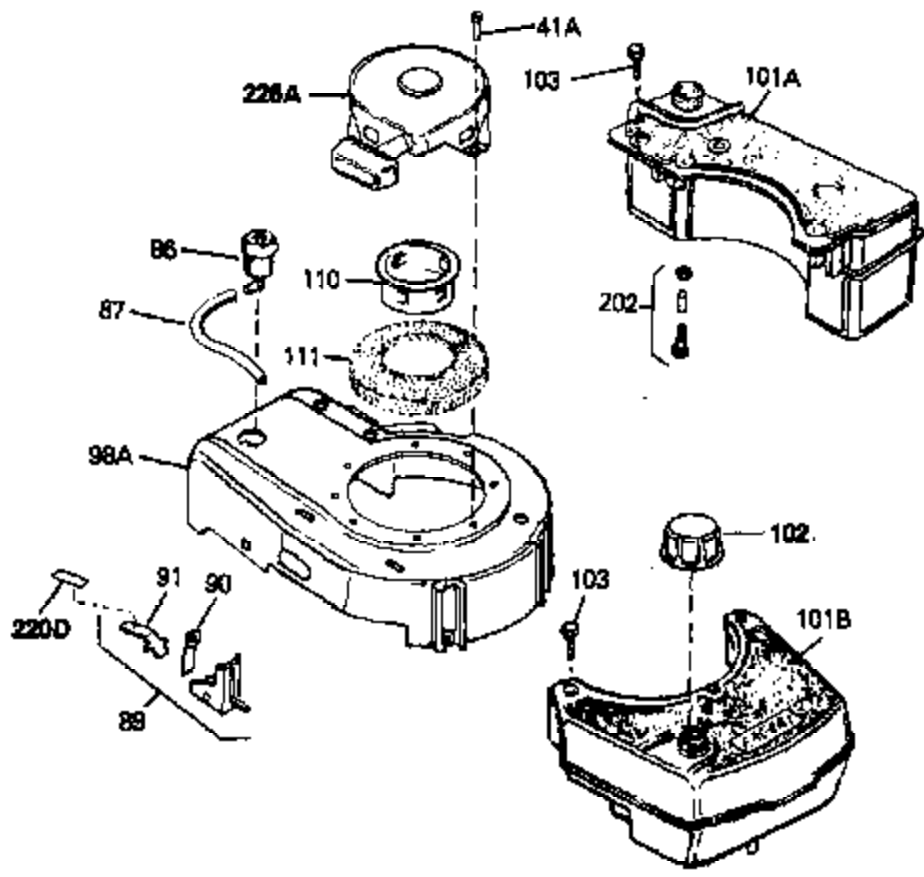

Ref #	Part Number	Qty	Description
69	650549	0	Screw
70A	34336	0	Link, Governor-to-throttle
70	34337	0	Link, Governor spring
71	31361	0	Spring, Governor
72	650774	0	Screw, Hex hd., 1/4-20 x 2-3/8
72	650795	0	Screw, Hex hd. cap, Sems, 1/4-20 x 2-5/16
72	650869	0	Screw, Hex hd., 1/4-20 x 2-3/4
72	792005	0	Screw, Hex hd., 1/4-20 x 2-1/2
73	27181B	0	Muffler
80	34231	0	Wire, Ground (One female fitting & one
81	26756	0	Gasket, Carburetor
82	29752	0	Nut
83	6201	0	Screw
95	30200	0	Screw
97	610973	0	Terminal Assy.
99	650831	0	Screw, Hex washer hd. Powerlok thread,
100	30200	0	Screw
102	33032	0	Cap, Fuel filler (Red Plastic) (Spurt
104	26460	0	Clamp, Fuel line
105	29774	0	Line, Fuel (Braided 8.25")
105	30705	0	Line, Fuel (Braided 16")
105	30962	0	Line, Fuel (Braided 32")
105	34357	0	Line, Fuel (Epichlorohydrin 6-3/4")
106	650815	0	Washer, Belleville
107	650816	0	Nut, Flywheel
113	30593	0	Clip, Magneto wire
120	34080	0	Spacer, Flywheel key
121	34443A	0	Solid State Assy.
121	730207	0	Magneto-to-Solid State Conversion Kit
136	650814	0	Screw, Hex hd. Sems, 10-24 x 1
137	611011A	0	Flywheel
220	34346	0	Decal, Instruction
220	550223	0	Decal, Name
223	631021	0	Inlet Needle, Seat & Clip Assy.
224	632053	0	Carburetor
230	33238D	0	Gasket Set