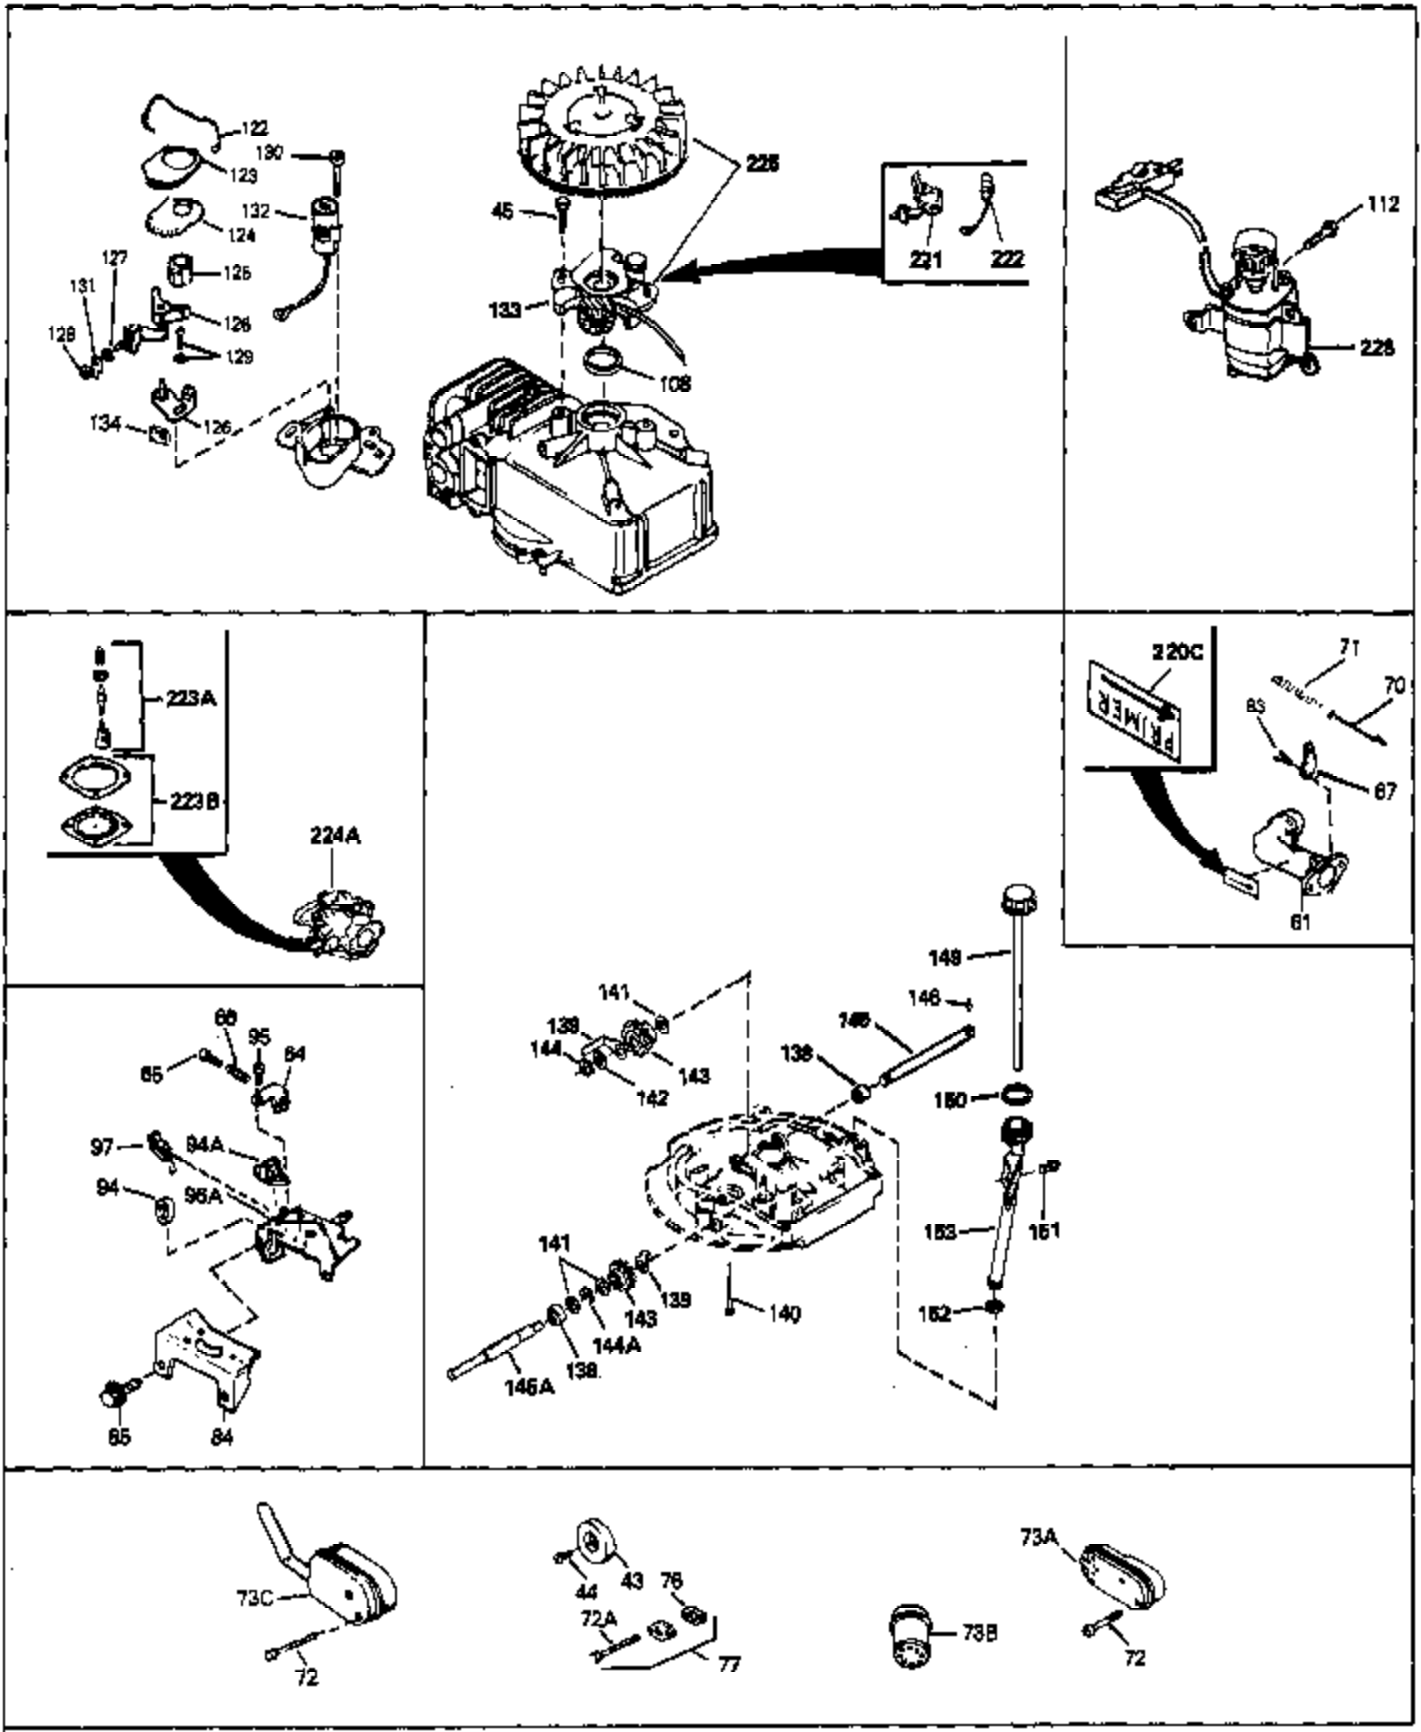

Ref #	Part Number	Qty	Description
41A	0	0	Rivet, Pop (3/16" Dia.)
41A	650735	0	Screw
89	34657	0	Footproof Spark Plug Stop Lever
90	34438	0	Spring, Stop switch
91	34439	0	Clip, Stop switch
98A	34793	0	Housing, Blower (5.56 dia. starter mtg. bolt
102	33032	0	Cap, Fuel filler (Red Plastic) (Spurt
110	34449	0	Hub, Starter
111	590417	0	Screen, Starter cup
157	650806	0	Screw, Hex washer hd. shoulder, 10-32 x 5/8
202	730194	0	Rope Guide Kit
220D	34407	0	Decal, Stop control (Bilingual)
226A	590420	0	Starter, Rewind

Ref #	Part Number	Qty	Description
45	650489	0	Screw
61	31384A	0	Pipe, Intake
67	33086	0	Lever, Speed adj.
70	32653	0	Link, Governor spring
71	31361	0	Spring, Governor
72	650774	0	Screw, Hex hd., 1/4-20 x 2-3/8
72	650795	0	Screw, Hex hd. cap, Sems, 1/4-20 x 2-5/16
72	650869	0	Screw, Hex hd., 1/4-20 x 2-3/4
72	792005	0	Screw, Hex hd., 1/4-20 x 2-1/2
72A	30063	0	Screw
76	26754A	0	Gasket, Exhaust
77	730162	0	Kit, Muffler Adapter
83	6201	0	Screw
97	610973	0	Terminal Assy.
108	33876	0	Gasket, Stator
122	30551	0	Spring, Breaker box dust cover
123	610947	0	Cover, Breaker box dust
124	610955	0	Gasket, Dust cover
125	30992	0	Cam, Breaker
126	30547A	0	Contact Assy., Breaker
127	610385	0	Washer, Terminal
128	610408	0	Nut, Terminal
129	29181	0	Screw & Washer Assy., Breaker
130	610593	0	Screw, Condenser fastening
131	33356	0	Terminal, Ground
132	30548B	0	Condenser
133	611006	0	Stator Plate Assy.
134	30549	0	Felt, Cam wiper
138	31744	0	Seal, Oil
139	31745	0	Washer, Tang
140	650492	0	Screw
141	31747	0	Washer, Thrust
142	31787	0	Washer, Flat
143	33401	0	Gear, Worm
144	31749	0	Ring, Retaining
145	33774	0	Shaft, P.T.O.
152	34282	0	"O" Ring (.612 I.D. x .812 O.D. x .103