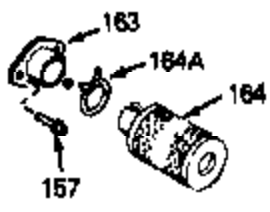

Ref #	Part Number	Qty	Description
41A	0	0	Rivet, Pop (3/16" Dia.)
41A	650735	0	Screw
89	34657	0	Footproof Spark Plug Stop Lever
90	34438	0	Spring, Stop switch
91	34439	0	Clip, Stop switch
98A	34793	0	Housing, Blower (5.56 dia. starter mtg. bolt
102	33032	0	Cap, Fuel filler (Red Plastic) (Spurt
110	34449	0	Hub, Starter
111	590417	0	Screen, Starter cup
157	650806	0	Screw, Hex washer hd. shoulder, 10-32 x 5/8
202	730194	0	Rope Guide Kit
220D	34407	0	Decal, Stop control (Bilingual)
226A	590420	0	Starter, Rewind

Ref #	Part Number	Qty	Description
45	650489	0	Screw
61	31384A	0	Pipe, Intake
67	33086	0	Lever, Speed adj.
70	32653	0	Link, Governor spring
71	31361	0	Spring, Governor
72	650774	0	Screw, Hex hd., 1/4-20 x 2-3/8
72	650795	0	Screw, Hex hd. cap, Sems, 1/4-20 x 2-5/16
72	650869	0	Screw, Hex hd., 1/4-20 x 2-3/4
72	792005	0	Screw, Hex hd., 1/4-20 x 2-1/2
72A	30063	0	Screw
76	26754A	0	Gasket, Exhaust
77	730162	0	Kit, Muffler Adapter
83	6201	0	Screw
97	610973	0	Terminal Assy.
108	33876	0	Gasket, Stator
122	30551	0	Spring, Breaker box dust cover
123	610947	0	Cover, Breaker box dust
124	610955	0	Gasket, Dust cover
125	30992	0	Cam, Breaker
126	30547A	0	Contact Assy., Breaker
127	610385	0	Washer, Terminal
128	610408	0	Nut, Terminal
129	29181	0	Screw & Washer Assy., Breaker
130	610593	0	Screw, Condenser fastening
131	33356	0	Terminal, Ground
132	30548B	0	Condenser
133	611006	0	Stator Plate Assy.
134	30549	0	Felt, Cam wiper
138	31744	0	Seal, Oil
139	31745	0	Washer, Tang
140	650492	0	Screw
141	31747	0	Washer, Thrust
142	31787	0	Washer, Flat
143	33401	0	Gear, Worm
144	31749	0	Ring, Retaining
145	33774	0	Shaft, P.T.O.
152	34282	0	"O" Ring (.612 I.D. x .812 O.D. x .103