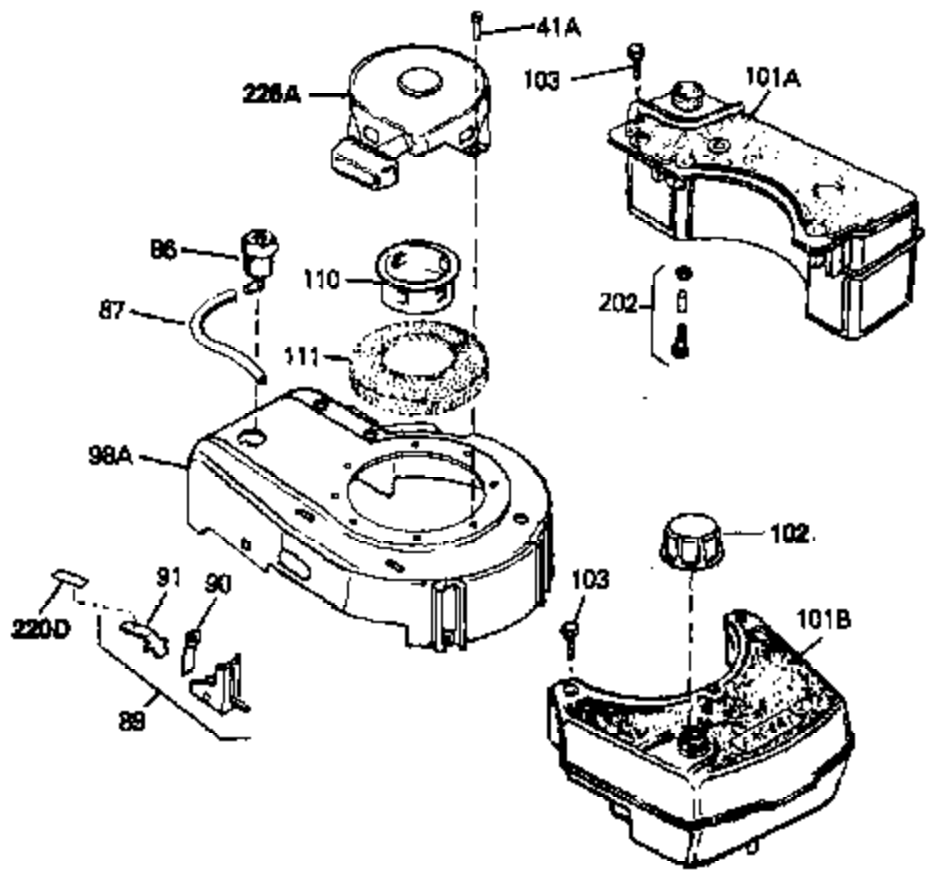

Ref #	Part Number	Qty	Description
41A	0	0	Rivet, Pop (3/16" Dia.)
41A	650735	0	Screw
89	34657	0	Footproof Spark Plug Stop Lever
90	34438	0	Spring, Stop switch
91	34439	0	Clip, Stop switch
98A	34793	0	Housing, Blower (5.56 dia. starter mtg. bolt
102	33032	0	Cap, Fuel filler (Red Plastic) (Spurt
110	34449	0	Hub, Starter
111	590417	0	Screen, Starter cup
157	650806	0	Screw, Hex washer hd. shoulder, 10-32 x 5/8
202	730194	0	Rope Guide Kit
220D	34407	0	Decal, Stop control (Bilingual)
226A	590420	0	Starter, Rewind

Ref #	Part Number	Qty	Description
45	650489	0	Screw
61	31384A	0	Pipe, Intake
67	33086	0	Lever, Speed adj.
70	32653	0	Link, Governor spring
71	31361	0	Spring, Governor
72	650774	0	Screw, Hex hd., 1/4-20 x 2-3/8
72	650795	0	Screw, Hex hd. cap, Sems, 1/4-20 x 2-5/16
72	650869	0	Screw, Hex hd., 1/4-20 x 2-3/4
72	792005	0	Screw, Hex hd., 1/4-20 x 2-1/2
72A	30063	0	Screw
76	26754A	0	Gasket, Exhaust
77	730162	0	Kit, Muffler Adapter
83	6201	0	Screw
97	610973	0	Terminal Assy.
108	33876	0	Gasket, Stator
122	30551	0	Spring, Breaker box dust cover
123	610947	0	Cover, Breaker box dust
124	610955	0	Gasket, Dust cover
125	30992	0	Cam, Breaker
126	30547A	0	Contact Assy., Breaker
127	610385	0	Washer, Terminal
128	610408	0	Nut, Terminal
129	29181	0	Screw & Washer Assy., Breaker
130	610593	0	Screw, Condenser fastening
131	33356	0	Terminal, Ground
132	30548B	0	Condenser
133	611006	0	Stator Plate Assy.
134	30549	0	Felt, Cam wiper
138	31744	0	Seal, Oil
139	31745	0	Washer, Tang
140	650492	0	Screw
141	31747	0	Washer, Thrust
142	31787	0	Washer, Flat
143	33401	0	Gear, Worm
144	31749	0	Ring, Retaining
145	33774	0	Shaft, P.T.O.
152	34282	0	"O" Ring (.612 I.D. x .812 O.D. x .103