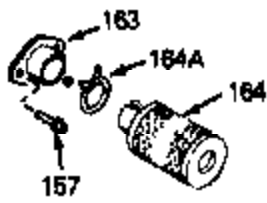

Ref #	Part Number	Qty	Description
41A	0	0	Rivet, Pop (3/16" Dia.)
41A	650735	0	Screw
86	34353	0	Primer Assy.
87	32180C	0	Line, Primer
89	34657	0	Footproof Spark Plug Stop Lever
90	34438	0	Spring, Stop switch
91	34439	0	Clip, Stop switch
102	33032	0	Cap, Fuel filler (Red Plastic) (Spurt
164	32972	0	Cleaner, Air
164A	33168	0	Clamp, Corbin
202	730194	0	Rope Guide Kit
220D	34407	0	Decal, Stop control (Bilingual)