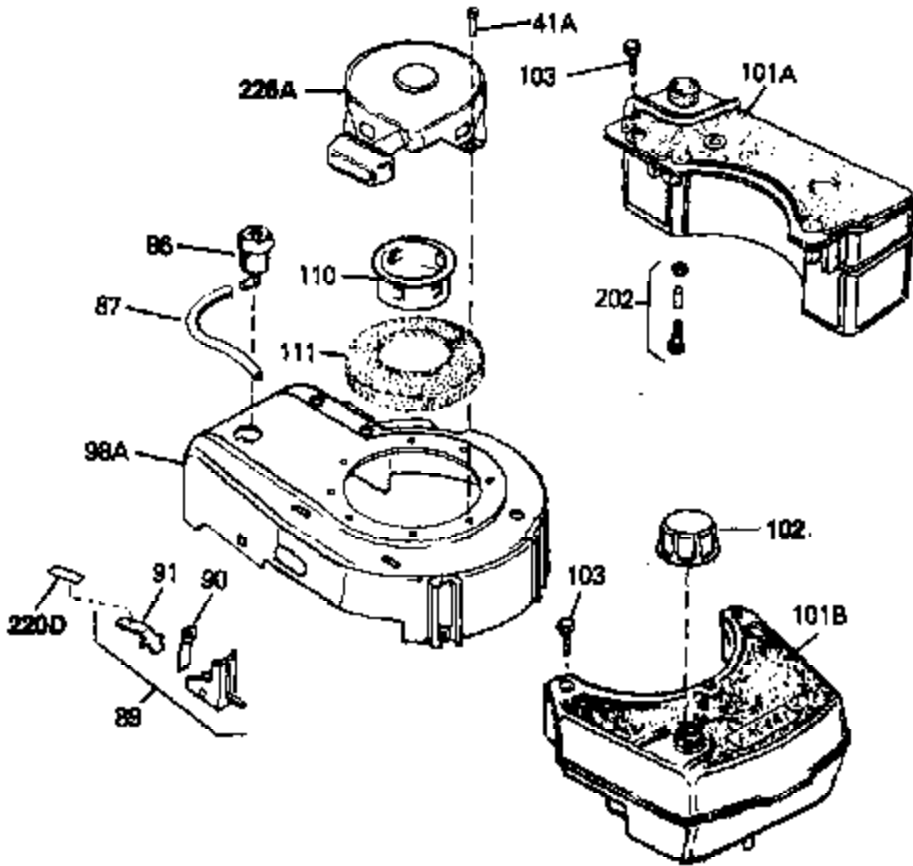

Ref #	Part Number	Qty	Description
41A	0	0	Rivet, Pop (3/16" Dia.)
41A	650735	0	Screw
86	34353	0	Primer Assy.
87	32180C	0	Line, Primer
101B	34369A	0	Tank Assy., Fuel (Charcoal Poly) (1-1/2
102	33032	0	Cap, Fuel filler (Red Plastic) (Spurt
103	28763	0	Screw, Hex washer hd. thread-forming, 10-24
164	32972	0	Cleaner, Air
164A	33168	0	Clamp, Corbin
202	730194	0	Rope Guide Kit

Ref #	Part Number	Qty	Description
61	31384A	0	Pipe, Intake
70	34337	0	Link, Governor spring
71	31361	0	Spring, Governor
72A	30063	0	Screw
72	650774	0	Screw, Hex hd., 1/4-20 x 2-3/8
72	650795	0	Screw, Hex hd. cap, Sems, 1/4-20 x 2-5/16
72	650869	0	Screw, Hex hd., 1/4-20 x 2-3/4
72	792005	0	Screw, Hex hd., 1/4-20 x 2-1/2
76	26754A	0	Gasket, Exhaust
77	730162	0	Kit, Muffler Adapter
83	6201	0	Screw
84	34371	0	Cover, Speed control
85	650807	0	Screw, Hex washer hd. shoulder, 10-32 x 7/16
94A	33971	0	Knob, Control
95	30200	0	Screw
96A	33970A	0	Control Assy., Speed
97	610973	0	Terminal Assy.
149	34267	0	Dipstick, Oil (Twist Lock)
150	33590	0	"O" Ring
151	650562	0	Screw
152	34265	0	Gasket, Oil fill tube
152	34282	0	"O" Ring (.612 I.D. x .812 O.D. x .103
153	34264	0	Tube Assy., Oil fill (Plastic)