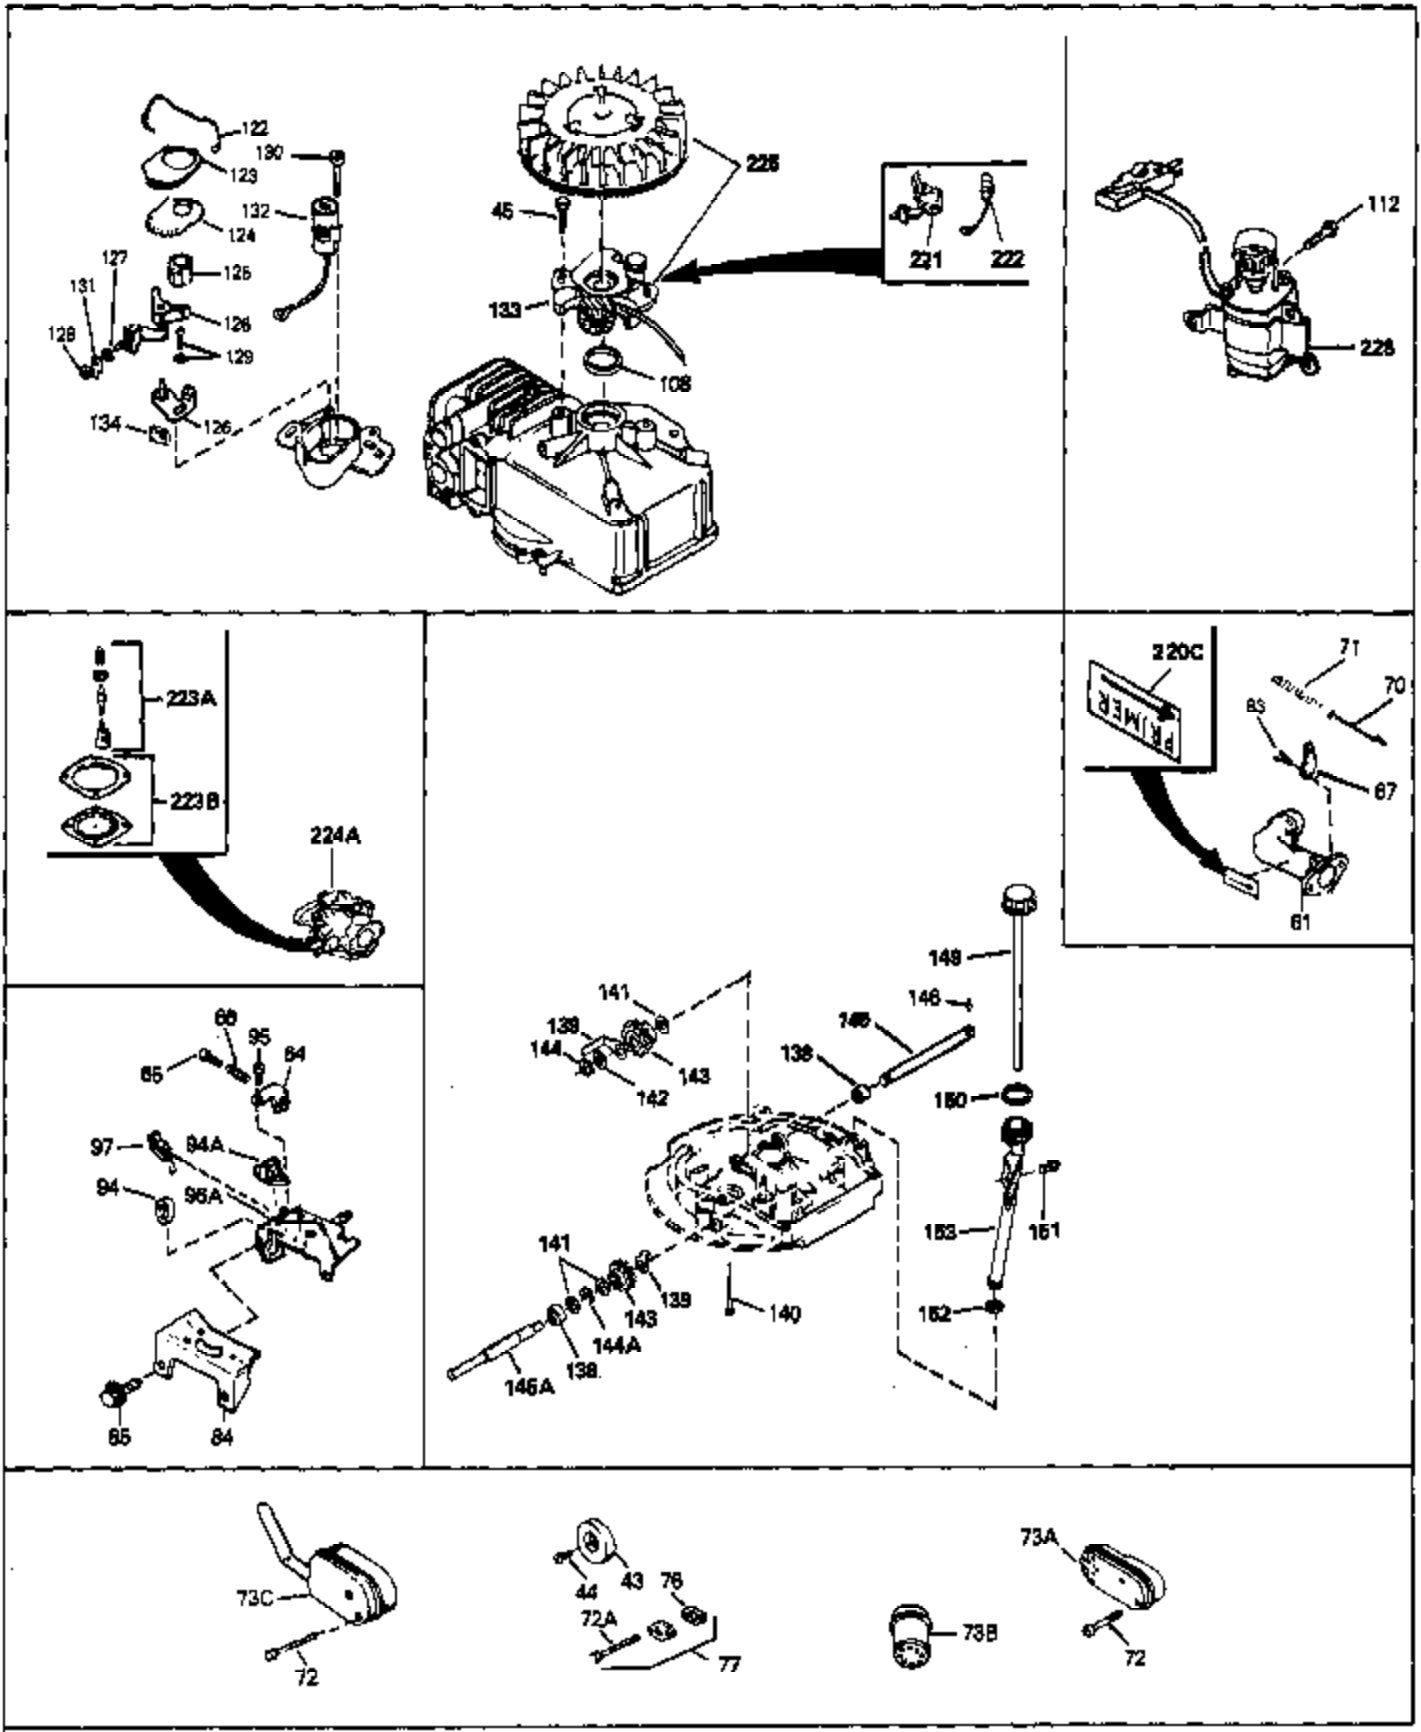

Ref #	Part Number	Qty	Description
61	31384A	0	Pipe, Intake
70	34337	0	Link, Governor spring
71	31361	0	Spring, Governor
72A	30063	0	Screw
72	650774	0	Screw, Hex hd., 1/4-20 x 2-3/8
72	650795	0	Screw, Hex hd. cap, Sems, 1/4-20 x 2-5/16
72	650869	0	Screw, Hex hd., 1/4-20 x 2-3/4
72	792005	0	Screw, Hex hd., 1/4-20 x 2-1/2
76	26754A	0	Gasket, Exhaust
77	730162	0	Kit, Muffler Adapter
83	6201	0	Screw
84	34371	0	Cover, Speed control
85	650807	0	Screw, Hex washer hd. shoulder, 10-32 x 7/16
94A	33971	0	Knob, Control
95	30200	0	Screw
96A	33970A	0	Control Assy., Speed
97	610973	0	Terminal Assy.
149	34267	0	Dipstick, Oil (Twist Lock)
150	33590	0	"O" Ring
151	650562	0	Screw
152	34265	0	Gasket, Oil fill tube
152	34282	0	"O" Ring (.612 I.D. x .812 O.D. x .103
153	34264	0	Tube Assy., Oil fill (Plastic)