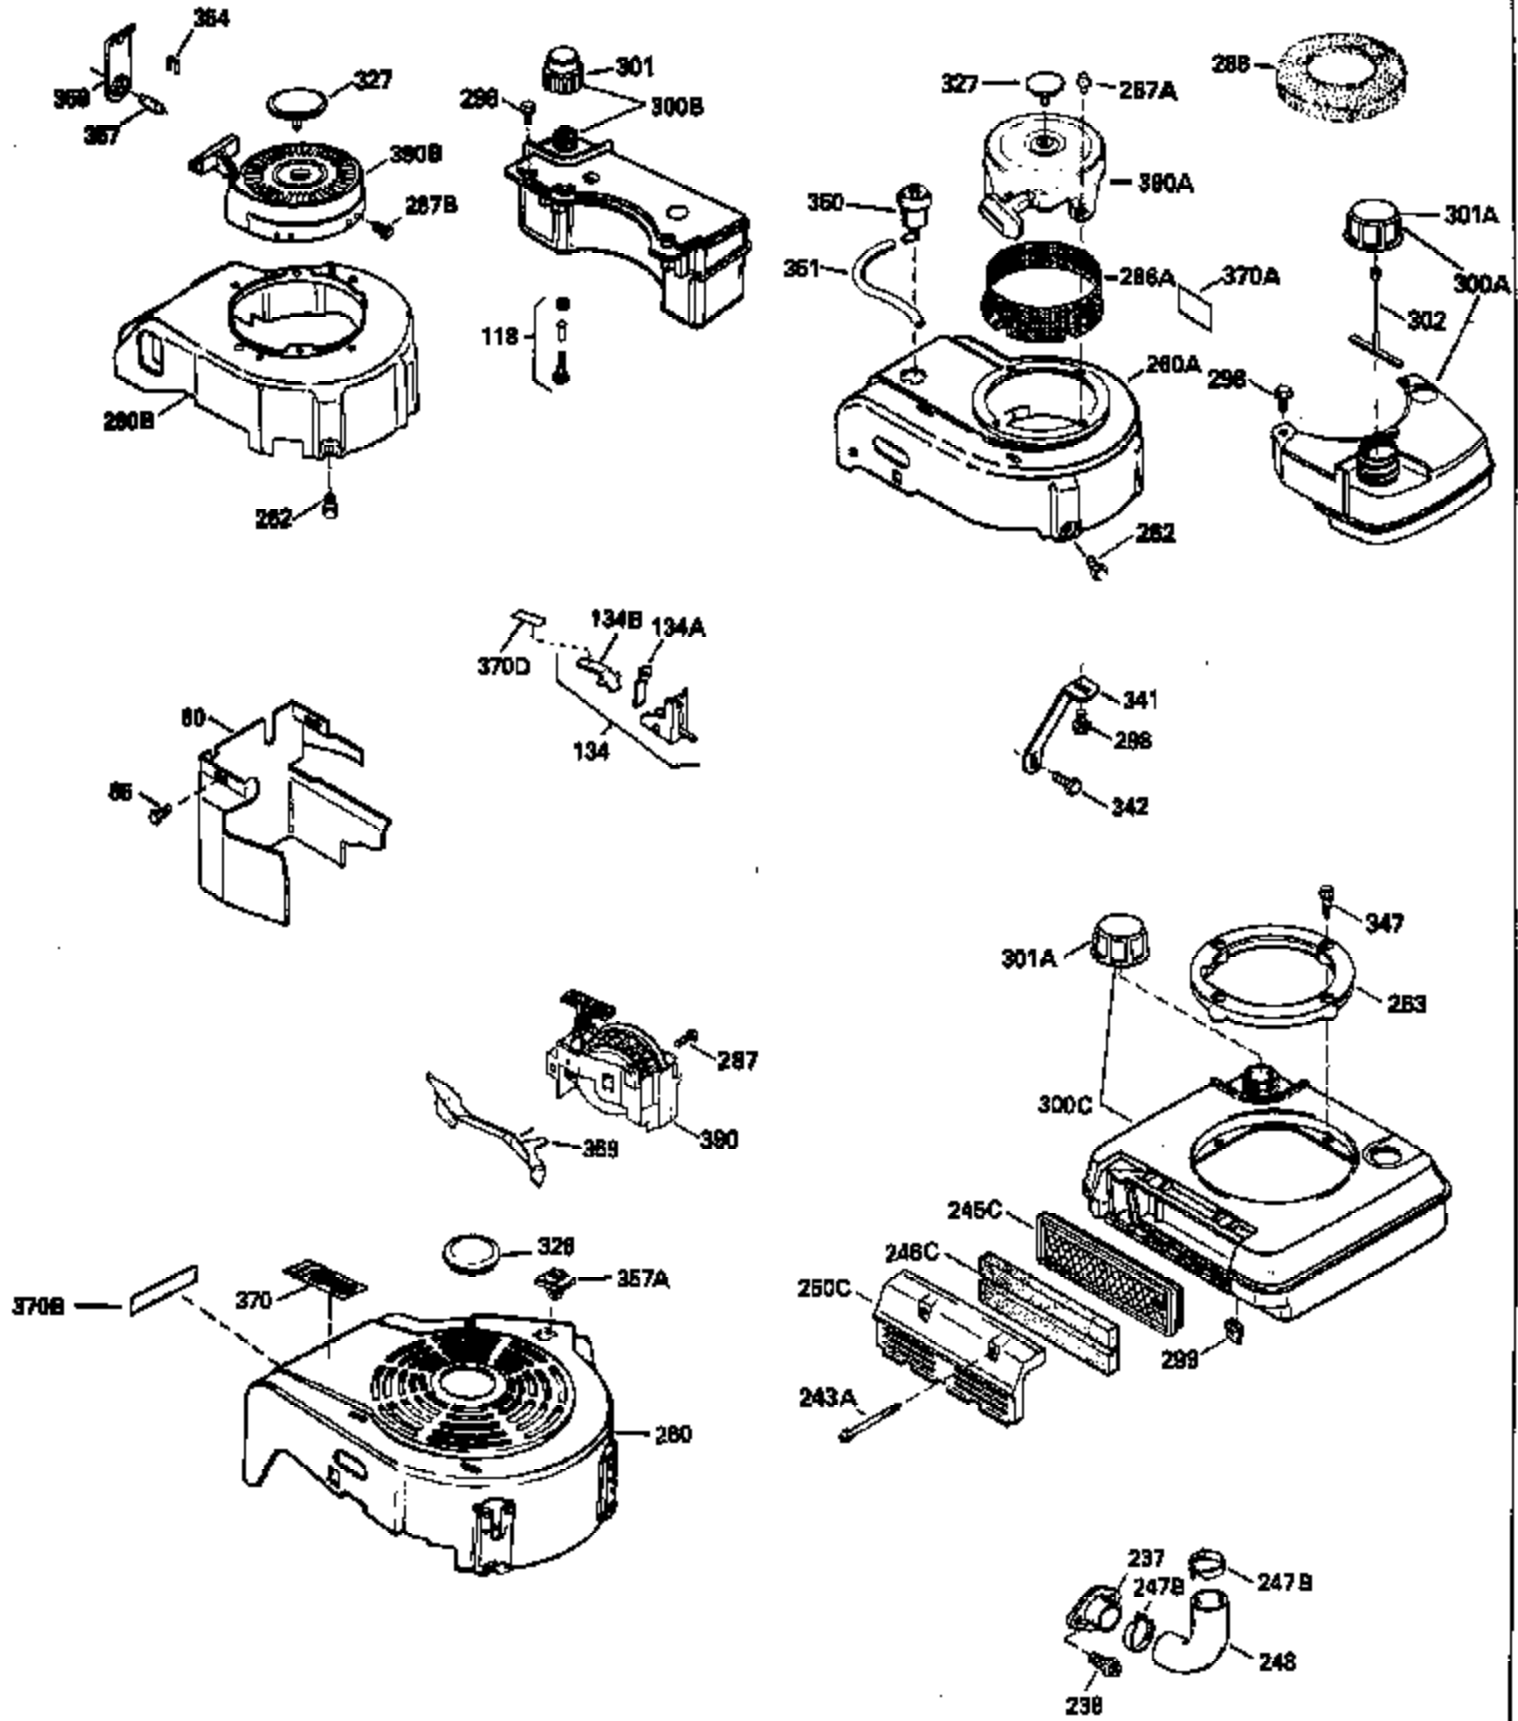

ILLUSTRATION SHOWS TYPICAL PARTS ONLY. ORDER BY PART NUMBER. PARTS NOT LISTED ARE SUPPLIED BY OEM.

Ref #	Part Number	Qty	Description
118	730194		Rope Guide Kit (Use as required with 34476 fuel tank)
134	34657		Spark Plug Stop Lever (Incl. 134A & 1 34B)
134B	34439		Clip, Stop switch
134A	34438		Spring, Stop switch
237	32971		Adapter, Air cleaner
238	650709		Screw, 10-32 x 7/16"
246C	35705		Filter, Pre-Air (Optional)
260A	34447		Housing, Blower
262	650831		Screw, 1/4-20 x 15/32"
286	590417		Screen, Starter cup
287A	650735		Screw, 10-24 x 3/8" (Use as required)
287A			Pop Rivet, (3/16" Dia.)(Purchase locally)
301	33032		Fuel Cap
370A	34365		Decal, Instruction
370B	34363		Decal, Instruction
370D	34407		Decal, Stop control
390A	590420		Rewind Starter (Refer to Division 5, Section C, page 25 or Fiche 8, Grid G-7 for breakdown)