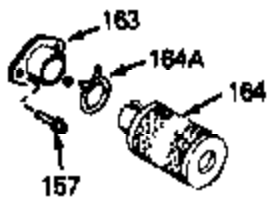

Ref #	Part Number	Qty	Description
41A	0	0	Rivet, Pop (3/16" Dia.)
41A	650735	0	Screw
89	34657	0	Footproof Spark Plug Stop Lever
90	34438	0	Spring, Stop switch
91	34439	0	Clip, Stop switch
102	33032	0	Cap, Fuel filler (Red Plastic) (Spurt
157	650806	0	Screw, Hex washer hd. shoulder, 10-32 x 5/8
202	730194	0	Rope Guide Kit
220D	34407	0	Decal, Stop control (Bilingual)