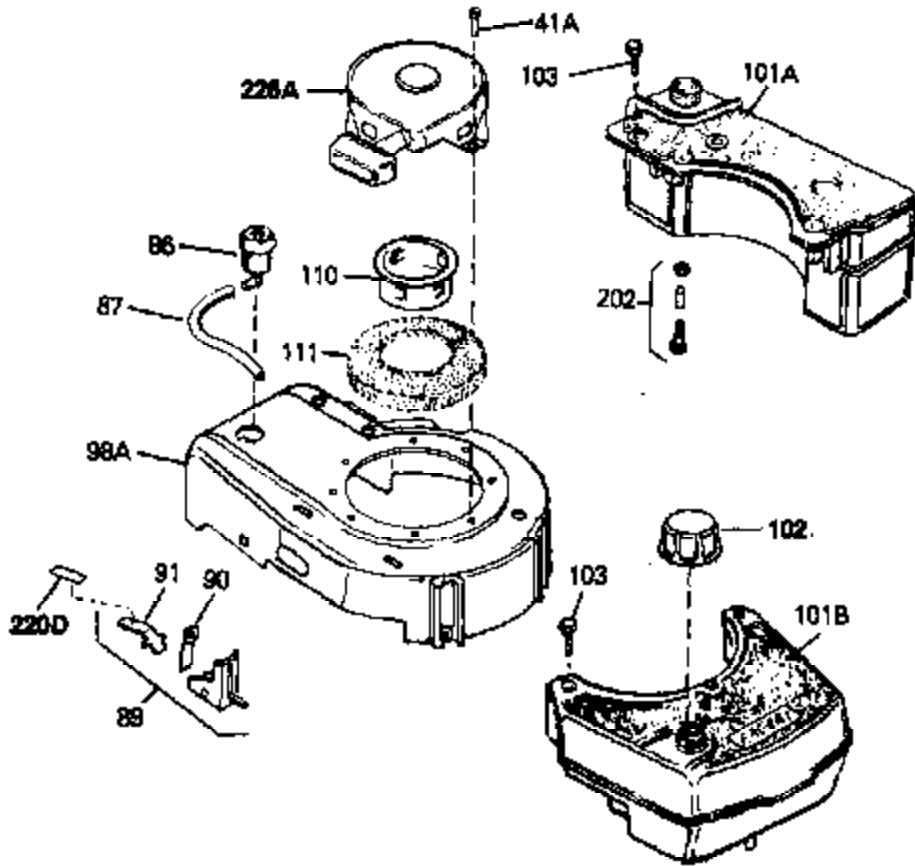

Ref #	Part Number	Qty	Description
41A	0	0	Rivet, Pop (3/16" Dia.)
41A	650735	0	Screw
89	34657	0	Footproof Spark Plug Stop Lever
90	34438	0	Spring, Stop switch
91	34439	0	Clip, Stop switch
102	33032	0	Cap, Fuel filler (Red Plastic) (Spurt
157	650806	0	Screw, Hex washer hd. shoulder, 10-32 x 5/8
202	730194	0	Rope Guide Kit
220D	34407	0	Decal, Stop control (Bilingual)