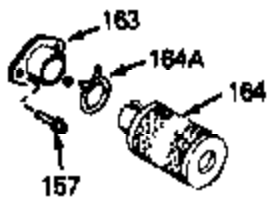

Ref #	Part Number	Qty	Description
41A	0	0	Rivet, Pop (3/16" Dia.)
41A	650735	0	Screw
89	34657	0	Footproof Spark Plug Stop Lever
90	34438	0	Spring, Stop switch
91	34439	0	Clip, Stop switch
102	33032	0	Cap, Fuel filler (Red Plastic) (Spurt
157	650806	0	Screw, Hex washer hd. shoulder, 10-32 x 5/8
202	730194	0	Rope Guide Kit
220D	34407	0	Decal, Stop control (Bilingual)