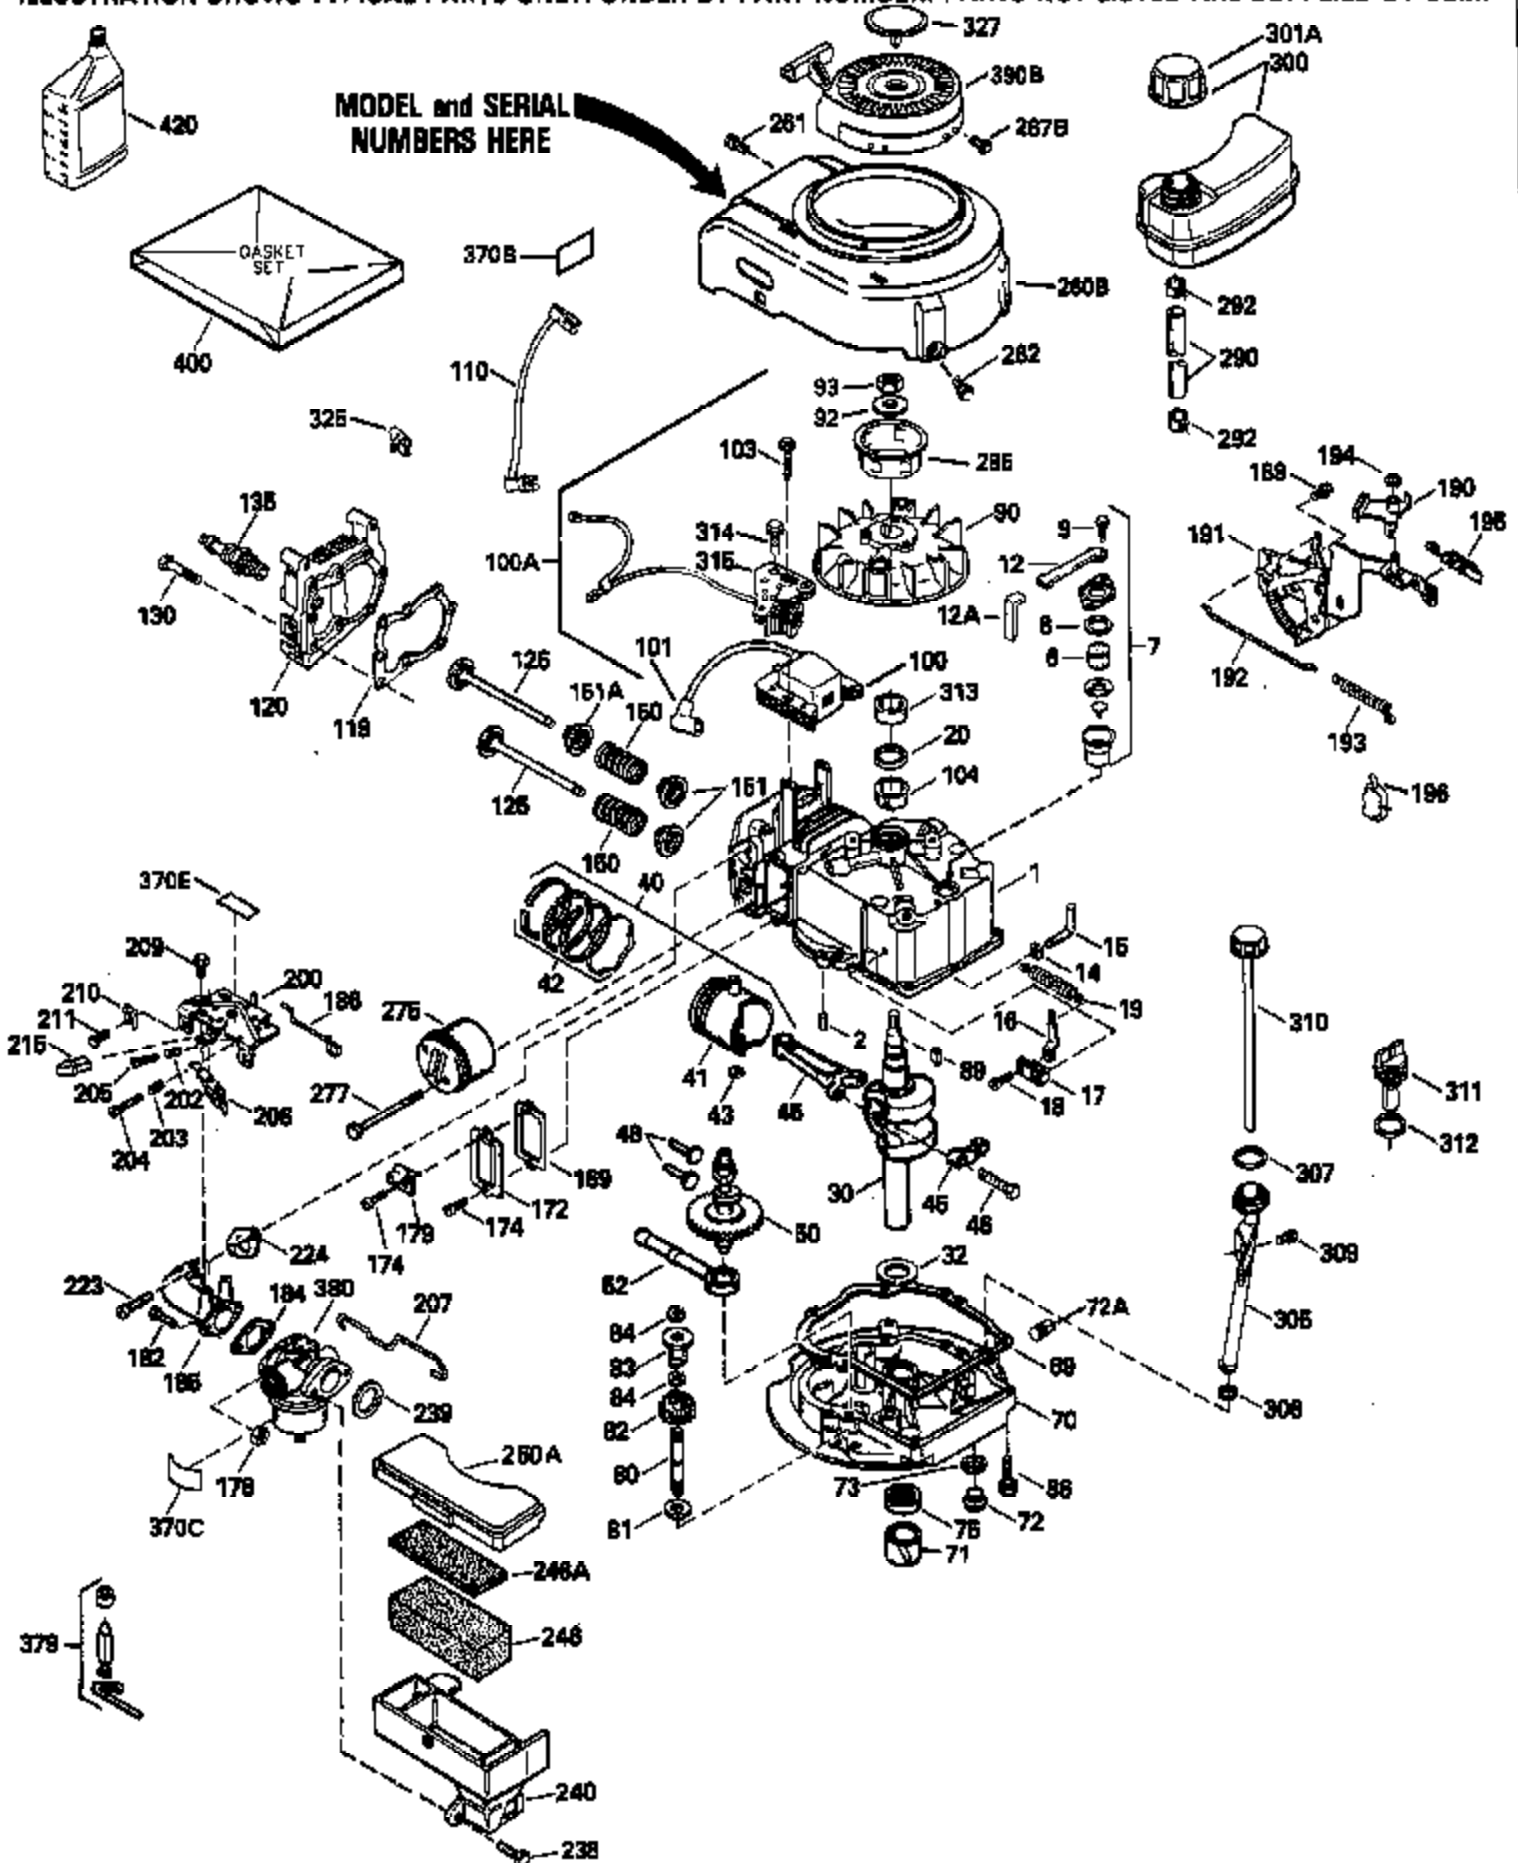

ILLUSTRATION SHOWS TYPICAL PARTS ONLY. ORDER BY PART NUMBER. PARTS NOT LISTED ARE SUPPLIED BY OEM.

Ref #	Part Number	Qty	Description
1	34975		Cylinder Ass'y. (Incl. 2, 8, 9 & 20) (2-1/2")
2	26727		Pin, Dowel
6	33734		Element, Breather
7	34214A		Breather Ass'y. (Incl. 6, 8, 9, 12 & 12A)
8	33735		* Gasket, Breather
9	30200		Screw, 10-24 x 9/16"
12A	34695		Elbow, Breather tube
12	33886		Tube, Breather
14	28277		Washer
15	30589		Rod, Governor (Incl. 14)
16	31383A		Lever, Governor
17	31335		Clamp, Governor lever
18	650548		Screw, 8-32 x 5/16"
19	31361		Spring, Extension
20	32600		Seal, Oil
30	34436		Crankshaft Ass'y.
40	34514		Piston, Pin & Ring Set (Std.) (2-1/2" Bore)
40	34515		Piston, Pin & Ring Set (.010" OS)
40	34516		Piston, Pin & Ring Set (.020" OS)
41	32538B		Piston & Pin Ass'y. (Incl. 43)(Std.)(2-1/2")
41	32548B		Piston & Pin Ass'y. (Incl. 43) (.010" OS)
41	32549B		Piston & Pin Ass'y. (Incl. 43) (.020" OS)
42	28986		Ring Set (Std.) (2-1/2" Bore)
42	28987		Ring Set (.010" OS)
42	28988		Ring Set (.020" OS)
43	20381		Ring, Piston pin retaining
45	30963B		Rod Assy., Connecting (Incl. 46)
46	32610A		Bolt, Connecting rod
48	27241		Lifter, Valve
50	33148A		Camshaft
52	29914		Oil Pump Assy.
69	35261		* Gasket, Mounting flange
70	35651B		Mounting Flange (Incl. 72, 72A, 73, 7 5 & 80)
72	30572		Plug, Oil drain (Incl. 73)
73	28833		* Drain Plug Gasket (Not req. W/plastic plug)
75	26208		Seal, Oil
80	30574		Shaft, Governor
81	30590A		Washer, Flat
82	30591		Gear Assy., Governor (Incl. 81)
83	30588A		Spool, Governor
84	29193		Ring, Retaining
86	650488		Screw, 1/4-20 x 1-1/4"
89	610995		Flywheel Key
90	611046A		Flywheel
92	650815		Washer, Belleville
93	650816		Nut, Flywheel
100	34431		Solid State Ignition NOTE: Specs with this ignition system can still service individual components (points, condenser, etc.)See Div. 3, Sec. A, page TVS75 & TVS90 4,Reference numbers 122 thru 134. (This coil has been superseded to 730207 solid state conversion kit)
100	730207		Magneto-to-Solid State Conversion Kit (Includes solid state module, solid state flywheel key, and instructions.)(Use as required on external ignition engines only.)
103	650814		Screw, Torx T-15, 10-24 x 1"
110	34432		Ground Wire
119	29953C		* Gasket, Cylinder head