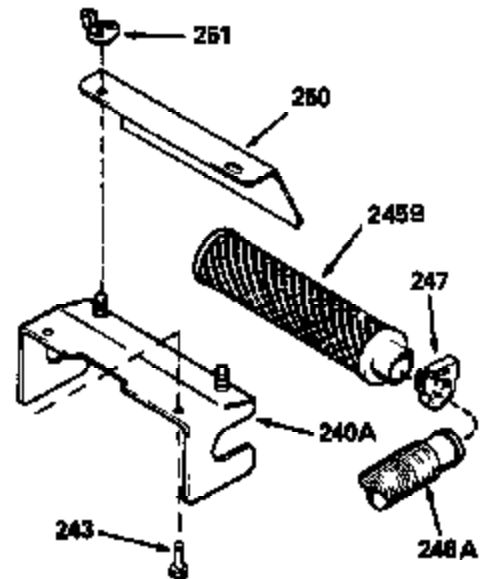

Ref #	Part Number	Qty	Description
19	31361		Spring, Extension
69	35261		* Gasket, Mounting flange
182	6201		Screw, 1/4-28 x 7/8"
185	31384A		Pipe, Intake (Incl. 224)
186	34337		Link, Governor spring
209	30200		Screw, 10-24 x 9/16"
223	650451		Screw, 1/4-20 x 1"
245A	32972		Filter, Air cleaner
246B	35435		Filter, Pre-Air (Use as required)
247	33168		Clamp, Corbin
255	34371		Cover, Speed control
256	650807		Screw, 10-32 x 7/16"