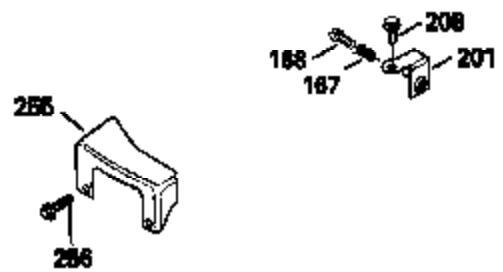

Ref #	Part Number	Qty	Description
19	31361		Spring, Extension
69	35261		* Gasket, Mounting flange
182	6201		Screw, 1/4-28 x 7/8"
185	31384A		Pipe, Intake (Incl. 224)
186	34337		Link, Governor spring
209	30200		Screw, 10-24 x 9/16"
223	650451		Screw, 1/4-20 x 1"
245A	32972		Filter, Air cleaner
246B	35435		Filter, Pre-Air (Use as required)
247	33168		Clamp, Corbin
255	34371		Cover, Speed control
256	650807		Screw, 10-32 x 7/16"