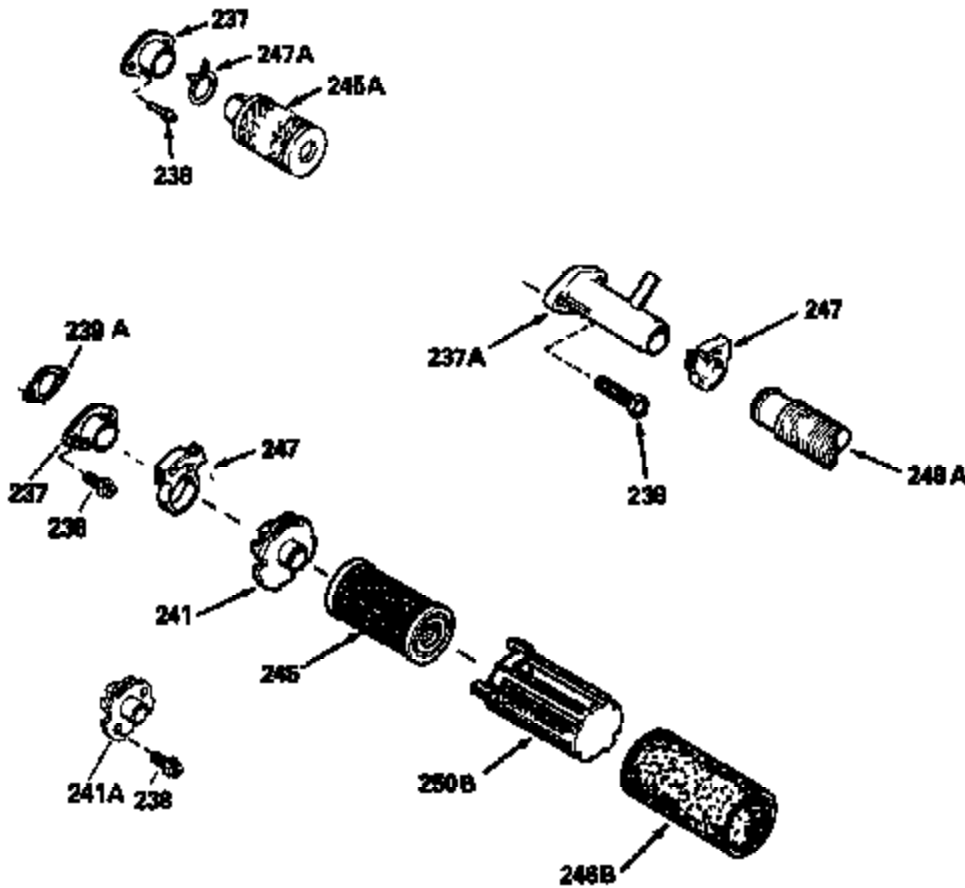

Ref #	Part Number	Qty	Description
19	31361		Spring, Extension
69	35261		* Gasket, Mounting flange
182	6201		Screw, 1/4-28 x 7/8"
185	31384A		Pipe, Intake (Incl. 224)
186	34337		Link, Governor spring
209	30200		Screw, 10-24 x 9/16"
223	650451		Screw, 1/4-20 x 1"
245A	32972		Filter, Air cleaner
246B	35435		Filter, Pre-Air (Use as required)
247	33168		Clamp, Corbin
255	34371		Cover, Speed control
256	650807		Screw, 10-32 x 7/16"