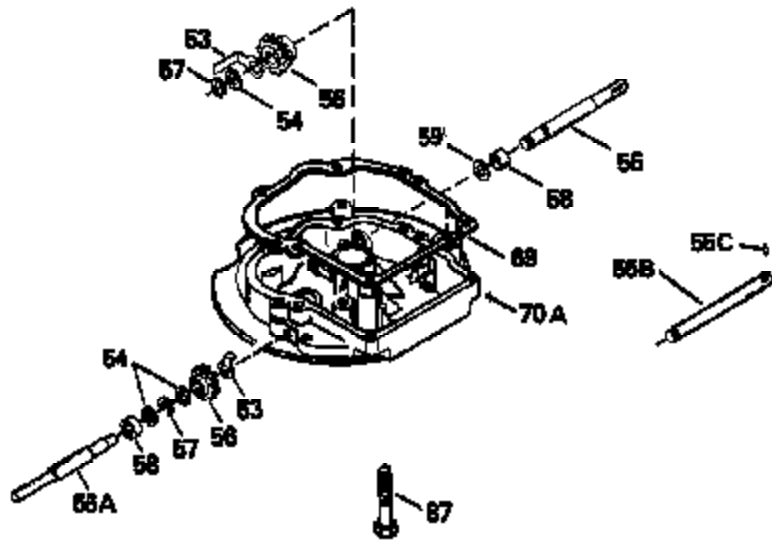

Ref #	Part Number	Qty	Description
19	31361		Spring, Extension
69	35261		* Gasket, Mounting flange
182	6201		Screw, 1/4-28 x 7/8"
185	31384A		Pipe, Intake (Incl. 224)
186	34337		Link, Governor spring
209	30200		Screw, 10-24 x 9/16"
223	650451		Screw, 1/4-20 x 1"
245A	32972		Filter, Air cleaner
246B	35435		Filter, Pre-Air (Use as required)
247	33168		Clamp, Corbin
255	34371		Cover, Speed control
256	650807		Screw, 10-32 x 7/16"