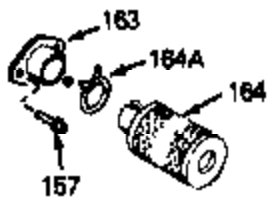

Ref #	Part Number	Qty	Description
41A	0	0	Rivet, Pop (3/16" Dia.)
41A	650735	0	Screw
86	34353	0	Primer Assy.
87	32180C	0	Line, Primer
89	34657	0	Footproof Spark Plug Stop Lever
90	34438	0	Spring, Stop switch
91	34439	0	Clip, Stop switch
102	33032	0	Cap, Fuel filler (Red Plastic) (Spurt
164	32972	0	Cleaner, Air
164A	33168	0	Clamp, Corbin
202	730194	0	Rope Guide Kit
220D	34407	0	Decal, Stop control (Bilingual)