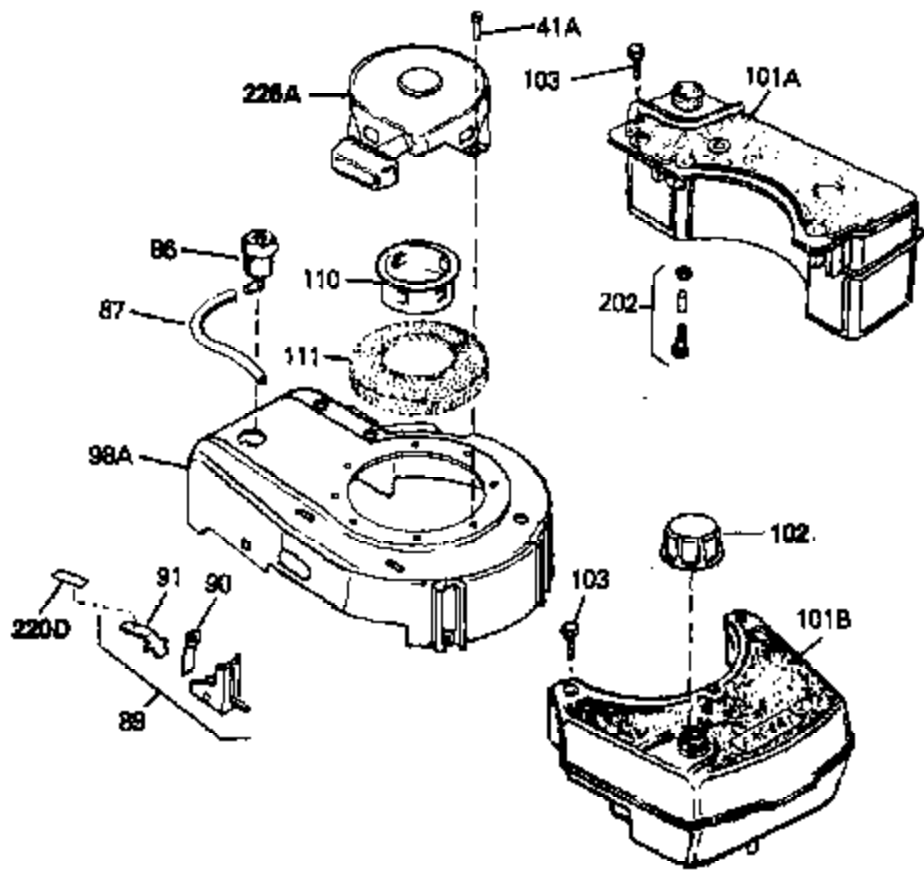

Ref #	Part Number	Qty	Description
69	650549	0	Screw
70	34337	0	Link, Governor spring
70A	34336	0	Link, Governor-to-throttle
71	31386	0	Spring, Governor
72	650774	0	Screw, Hex hd., 1/4-20 x 2-3/8
72	650795	0	Screw, Hex hd. cap, Sems, 1/4-20 x 2-5/16
72	650869	0	Screw, Hex hd., 1/4-20 x 2-3/4
72	792005	0	Screw, Hex hd., 1/4-20 x 2-1/2
73	27181B	0	Muffler
80	34432	0	Wire, Ground (Two female & one double male
81	26756	0	Gasket, Carburetor
82	29752	0	Nut
83	6201	0	Screw
95	30200	0	Screw
96	32264A	0	Control Assy., Speed
97	610973	0	Terminal Assy.
99	650831	0	Screw, Hex washer hd. Powerlok thread,
100	30200	0	Screw
101	32170A	0	Tank Assy., Fuel (White Poly) (1 qt.)
102	33032	0	Cap, Fuel filler (Red Plastic) (Spurt
104	26460	0	Clamp, Fuel line
105	29774	0	Line, Fuel (Braided 8.25")
105	30705	0	Line, Fuel (Braided 16")
105	30962	0	Line, Fuel (Braided 32")
105	34357	0	Line, Fuel (Epichlorohydrin 6-3/4")
106	650815	0	Washer, Belleville
107	650816	0	Nut, Flywheel
121	34431	0	Lamination & Coil Assy.
121	730207	0	Magneto-to-Solid State Conversion Kit
136	650814	0	Screw, Hex hd. Sems, 10-24 x 1
137	611046A	0	Flywheel
154	34340	0	Element, Air cleaner (Poly)
155	34341A	0	Cover, Air cleaner (Black)
156	34339	0	Body, Air cleaner
157	650806	0	Screw, Hex washer hd. shoulder, 10-32 x 5/8
162	34338	0	Gasket, Air cleaner
220E	35344	0	Decal, Control
220	34346	0	Decal, Instruction
223	631021	0	Inlet Needle, Seat & Clip Assy.
224	631581	0	Carburetor
230	33238D	0	Gasket Set