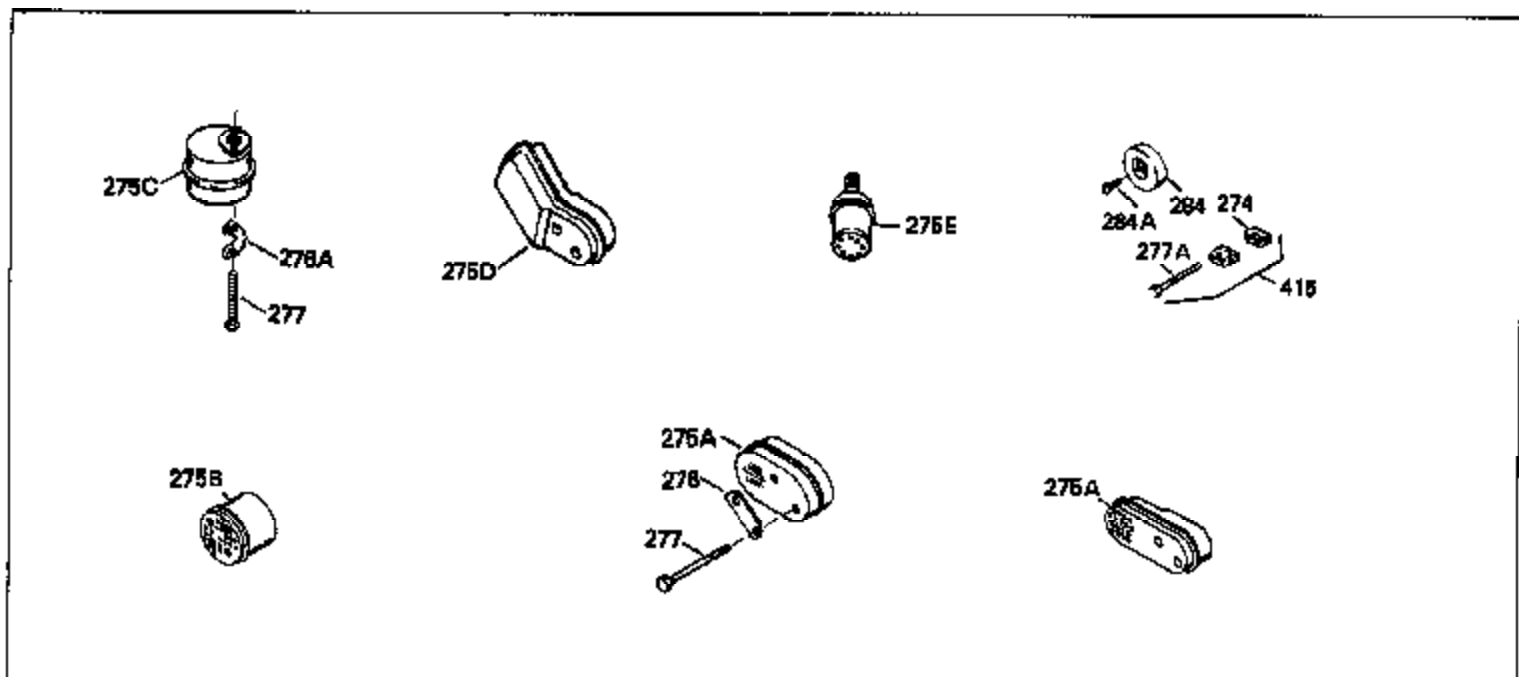

Ref #	Part Number	Qty	Description
274	26754A		* Gasket, Exhaust (Use as required)
275A	391019		Muffler
277A	30063		Screw, 1/4-20 x 1/2" (Use as required)
277	650795		Screw, 1/4-20 x 2-1/4"
370F	34387		Decal, Instruction (Optional)
379	631021		Inlet Needle, Seat & Clip Assy.
415	730162		Muffler Adap.Kit(Incl.274,277A)(Use a s req.)
430	730574		Debris Screen Kit (Incl. 370F,431-433)(Opt.)
431	35596		Screen, Debris (Optional)
432	35597		Bracket, Debris screen (Optional)
433	650910		Screw, 8-32 x 1/4" (Optional)