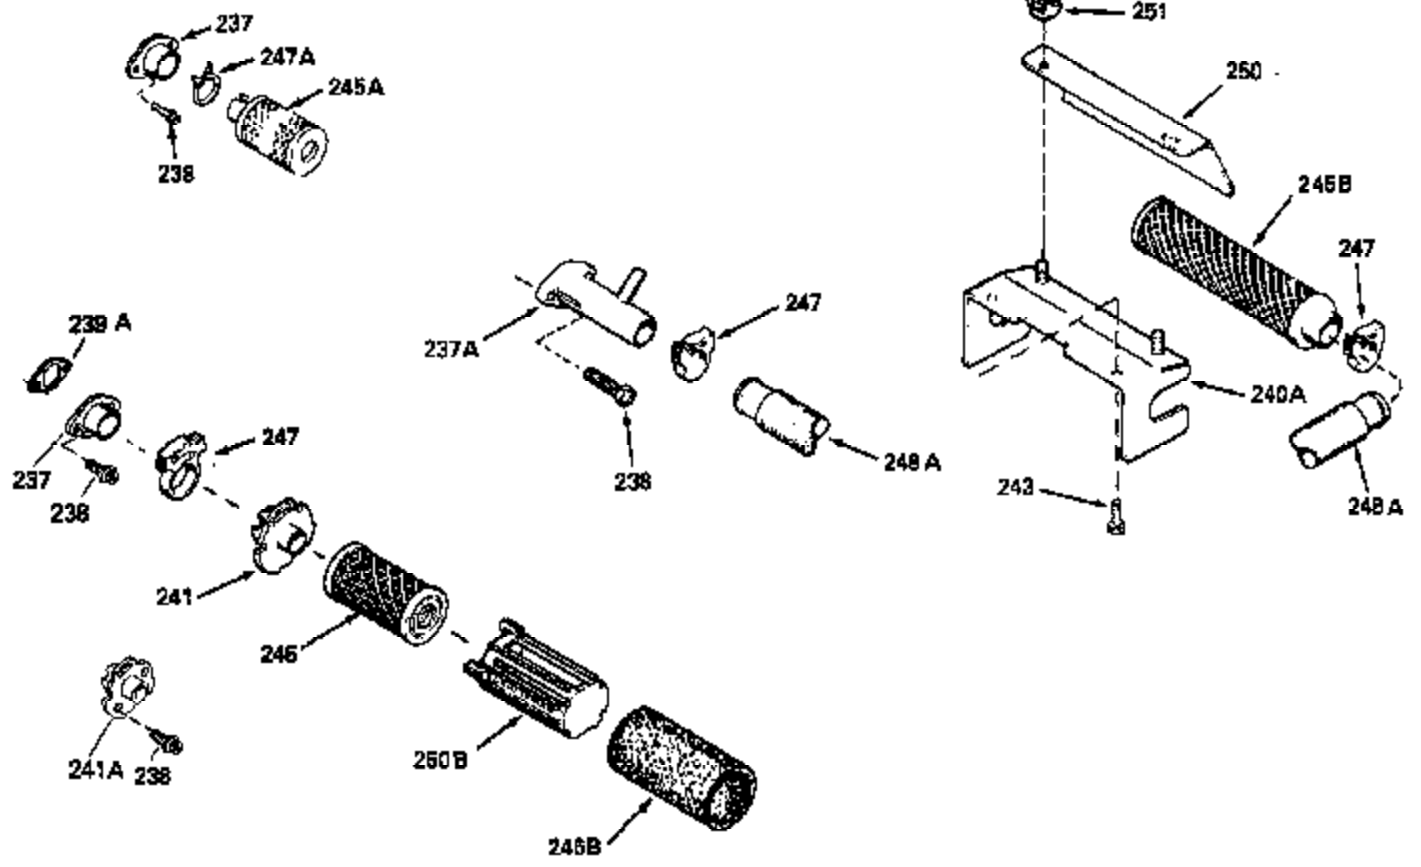

Ref #	Part Number	Qty	Description
19	31361		Spring, Extension
69	35261		* Gasket, Mounting flange
182	6201		Screw, 1/4-28 x 7/8"
185	31384A		Pipe, Intake (Incl. 224)
186	34337		Link, Governor spring
209	30200		Screw, 10-24 x 9/16"
223	650451		Screw, 1/4-20 x 1"
246B	35435		Filter, Pre-Air (Use as required)
379	631021		Inlet Needle, Seat & Clip Assy.