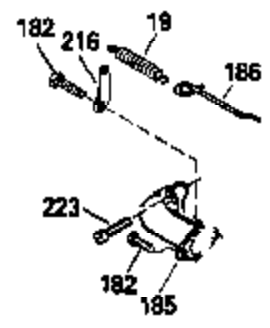

Ref #	Part Number	Qty	Description
19	31361		Spring, Extension
69	35261		* Gasket, Mounting flange
182	6201		Screw, 1/4-28 x 7/8"
185	31384A		Pipe, Intake (Incl. 224)
186	34337		Link, Governor spring
209	30200		Screw, 10-24 x 9/16"
223	650451		Screw, 1/4-20 x 1"
246B	35435		Filter, Pre-Air (Use as required)
379	631021		Inlet Needle, Seat & Clip Assy.