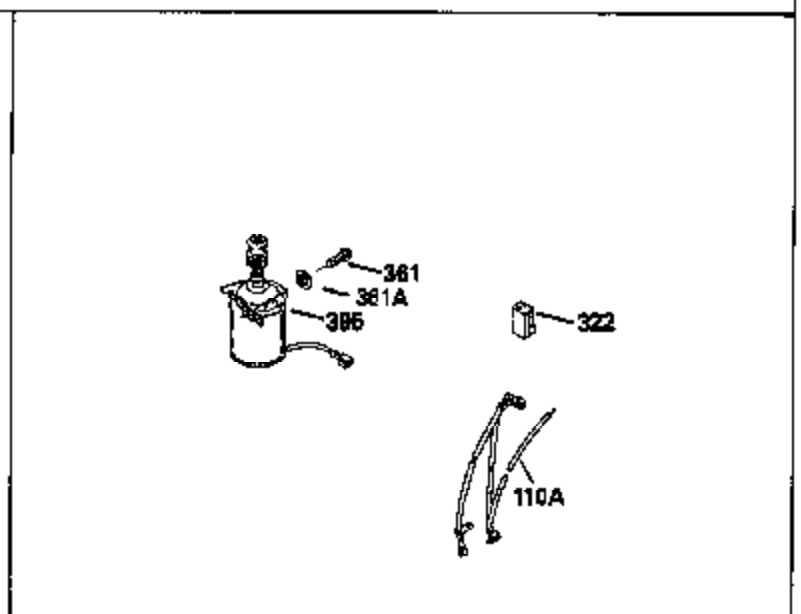

Ref #	Part Number	Qty	Description
274	26754A		* Gasket, Exhaust (Use as required)
275A	391019		Muffler
277A	30063		Screw, 1/4-20 x 1/2" (Use as required)
277	650795		Screw, 1/4-20 x 2-1/4"
370F	34387		Decal, Instruction (Optional)
379	631021		Inlet Needle, Seat & Clip Assy.
415	730162		Muffler Adap.Kit(Incl.274,277A)(Use a s req.)
430	730574		Debris Screen Kit (Incl. 370F,431-433)(Opt.)
431	35596		Screen, Debris (Optional)
432	35597		Bracket, Debris screen (Optional)
433	650910		Screw, 8-32 x 1/4" (Optional)