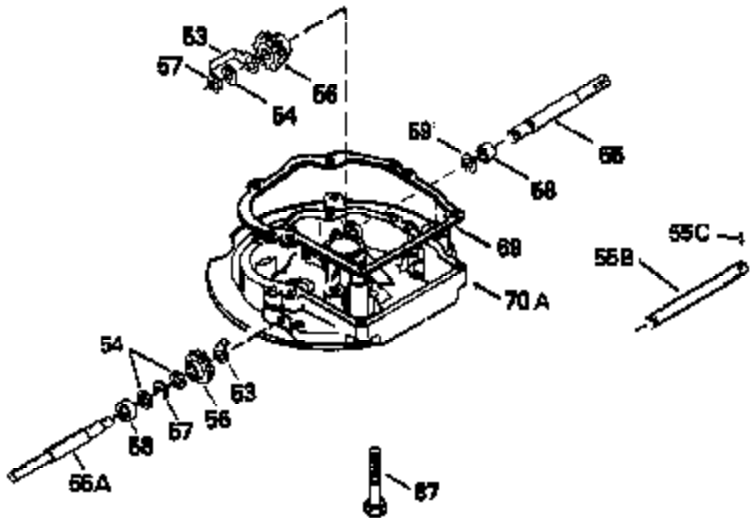

Ref #	Part Number	Qty	Description
19	31361		Spring, Extension
69	35261		* Gasket, Mounting flange
182	6201		Screw, 1/4-28 x 7/8"
185	31384A		Pipe, Intake (Incl. 224)
186	34337		Link, Governor spring
209	30200		Screw, 10-24 x 9/16"
223	650451		Screw, 1/4-20 x 1"
246B	35435		Filter, Pre-Air (Use as required)
379	631021		Inlet Needle, Seat & Clip Assy.