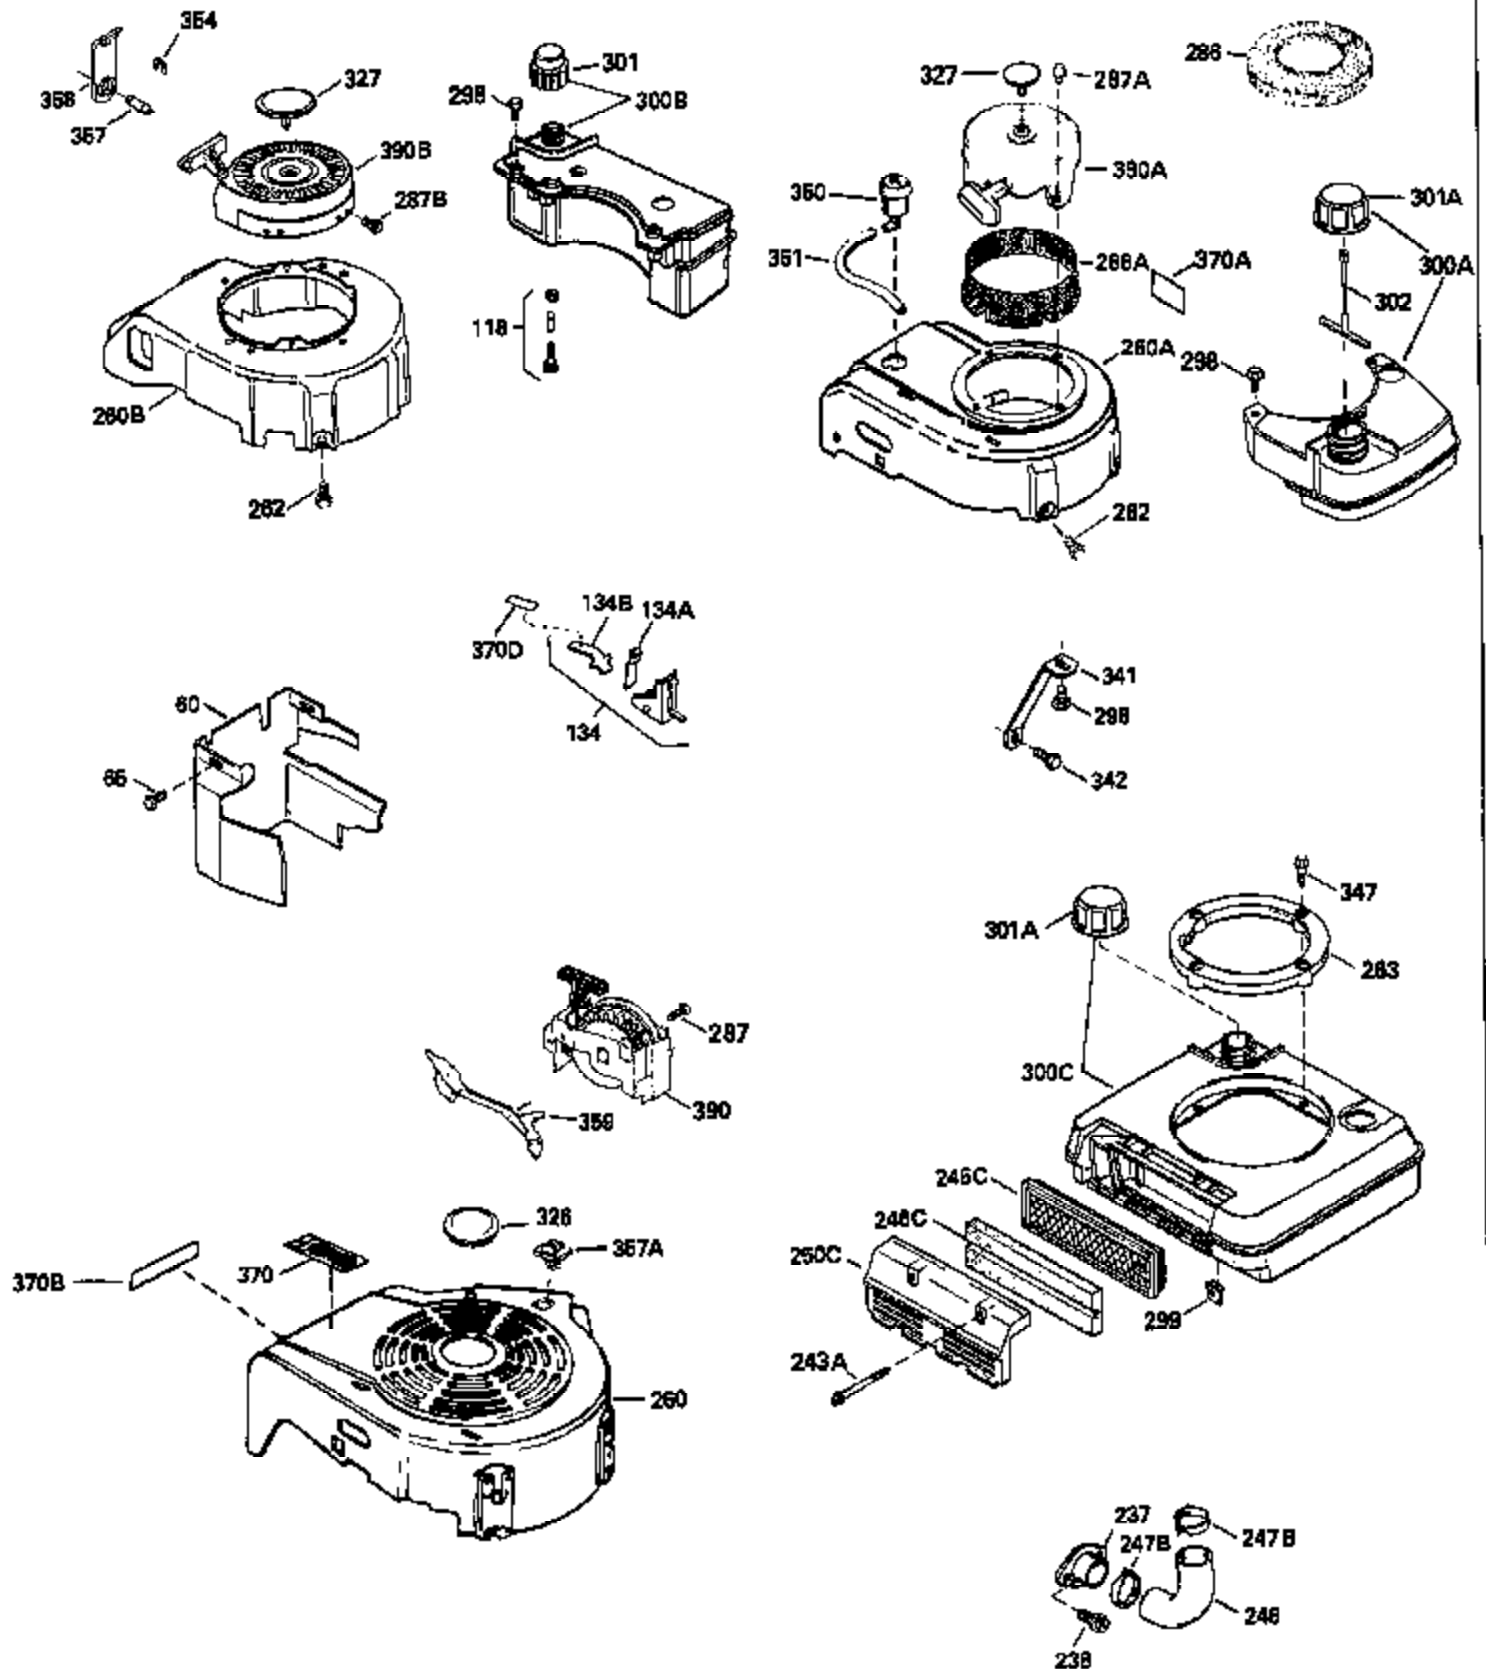

ILLUSTRATION SHOWS TYPICAL PARTS ONLY. ORDER BY PART NUMBER. PARTS NOT LISTED ARE SUPPLIED BY OEM.

Ref #	Part Number	Qty	Description
118	730194		Rope Guide Kit (Use as required with 34476 fuel tank)
246C	35705		Filter, Pre-Air (Optional)
260	35127		Housing, Blower
262	650831		Screw, 1/4-20 x 15/32"
287	650802		Screw, 1/4-20 x 5/8"
287A	650735		Screw, 10-24 x 3/8" (Use as required)
287A			Pop Rivet, (3/16" Dia.)(Purchase locally)
298	28763		Screw, 10-32 x 35/64"
300B	34476		Fuel Tank (Incl. 292 & 301)
301	33032		Fuel Cap
326	34113		Plug, Screen
370	550223		Decal, Name
370A	34346		Decal, Instruction
379	631021		Inlet Needle, Seat & Clip Assy.
390	590531		Side Mount Rewind Starter (Refer to Division 5, Section C, page 32 or Fiche 8, Grid G-8 for breakdown)