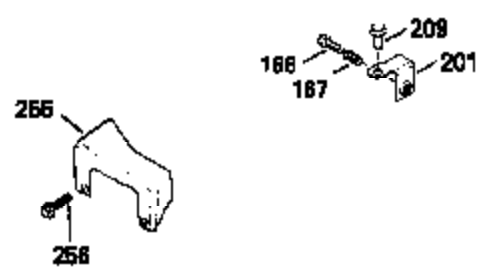

Ref #	Part Number	Qty	Description
19	31361		Spring, Extension
69	35261		* Gasket, Mounting flange
182	6201		Screw, 1/4-28 x 7/8"
185	31384A		Pipe, Intake (Incl. 224)
186	34337		Link, Governor spring
209	30200		Screw, 10-24 x 9/16"
223	650451		Screw, 1/4-20 x 1"
246B	35435		Filter, Pre-Air (Use as required)
379	631021		Inlet Needle, Seat & Clip Assy.