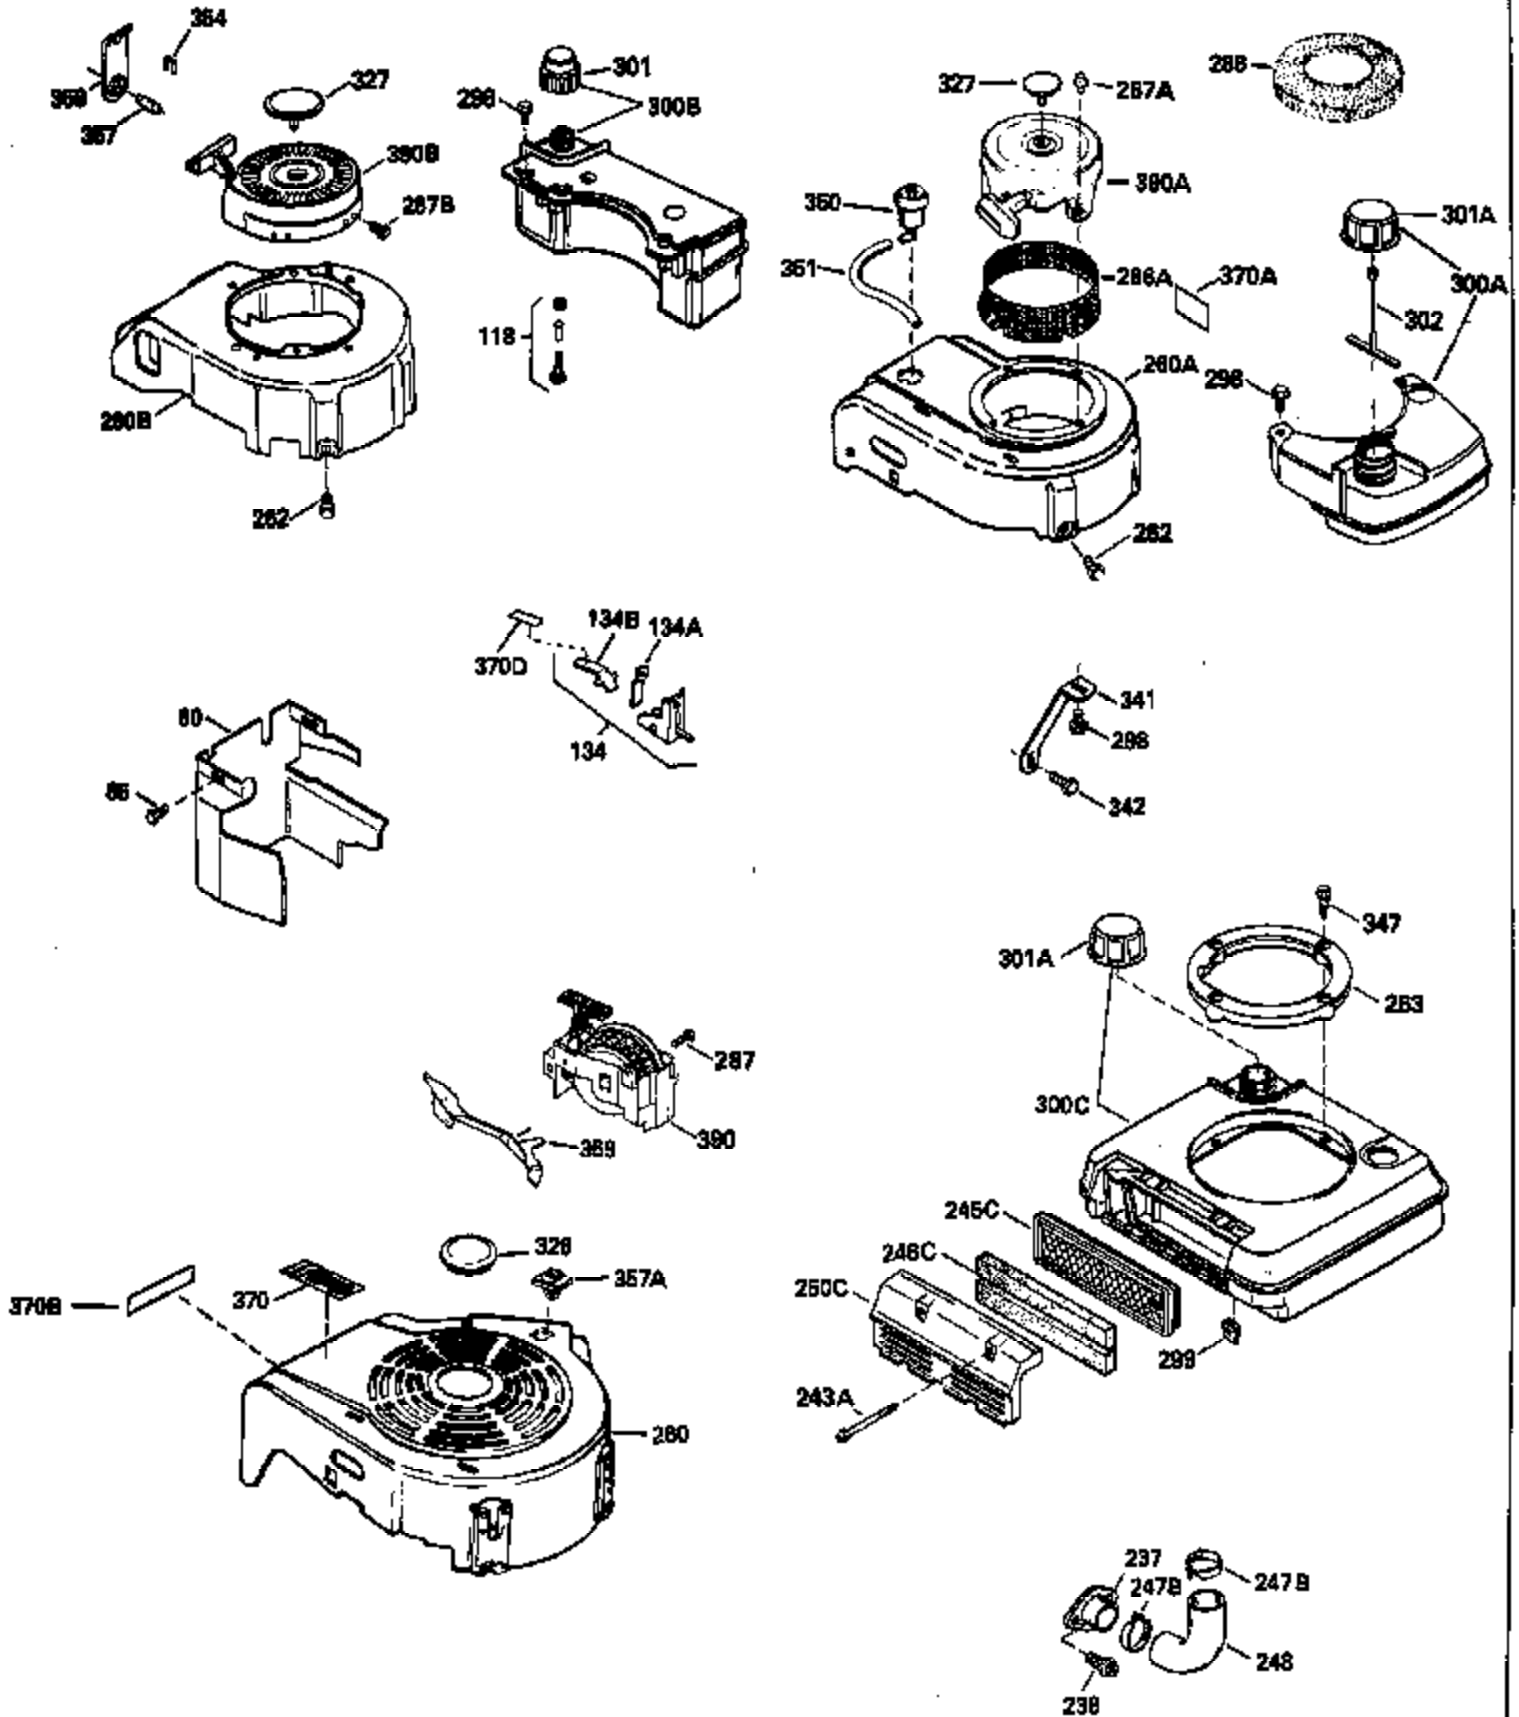

ILLUSTRATION SHOWS TYPICAL PARTS ONLY. ORDER BY PART NUMBER. PARTS NOT LISTED ARE SUPPLIED BY OEM.

Ref #	Part Number	Qty	Description
118	730194		Rope Guide Kit (Use as required with 34476 fuel tank)
238	650806		Screw, 10-32 x 5/8"
246C	35705		Filter, Pre-Air (Optional)
260A	34793		Housing, Blower
262	650831		Screw, 1/4-20 x 15/32"
286	590417		Screen, Starter cup
287A	650735		Screw, 10-24 x 3/8" (Use as required)
287A			Pop Rivet, (3/16" Dia.)(Purchase locally)
301	33032		Fuel Cap
370B	34363		Decal, Instruction
370	550223		Decal, Name
370A	34346		Decal, Instruction
390A	590420		Rewind Starter (Refer to Division 5, Section C, page 25 or Fiche 8, Grid G-7 for breakdown)