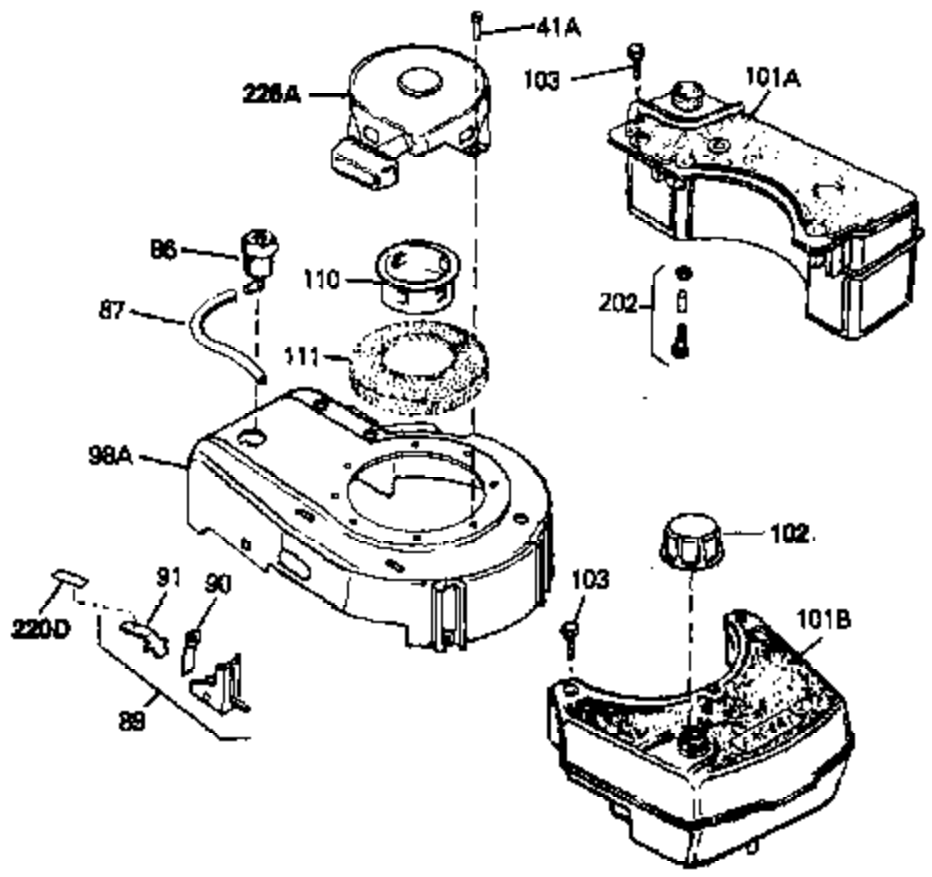

Ref #	Part Number	Qty	Description
70	34337	0	Link, Governor spring
71	31386	0	Spring, Governor
72	650774	0	Screw, Hex hd., 1/4-20 x 2-3/8
72	650795	0	Screw, Hex hd. cap, Sems, 1/4-20 x 2-5/16
72	650869	0	Screw, Hex hd., 1/4-20 x 2-3/4
72	792005	0	Screw, Hex hd., 1/4-20 x 2-1/2
80	34432	0	Wire, Ground (Two female & one double male
81	26756	0	Gasket, Carburetor
82	29752	0	Nut
83	6201	0	Screw
92	28942	0	Screw
93	27793	0	Clip, Conduit
95	30200	0	Screw
96	33155A	0	Control Assy., Speed
97	610973	0	Terminal Assy.
98	34475	0	Housing, Blower
99	650831	0	Screw, Hex washer hd. Powerlok thread,
100	30200	0	Screw
102	33032	0	Cap, Fuel filler (Red Plastic) (Spurt
104	26460	0	Clamp, Fuel line
105	29774	0	Line, Fuel (Braided 8.25")
105	30705	0	Line, Fuel (Braided 16")
105	30962	0	Line, Fuel (Braided 32")
105	34357	0	Line, Fuel (Epichlorohydrin 6-3/4")
106	650815	0	Washer, Belleville
107	650816	0	Nut, Flywheel
109	34113	0	Plug, Screen
121	34431	0	Lamination & Coil Assy.
121	730207	0	Magneto-to-Solid State Conversion Kit
136	650814	0	Screw, Hex hd. Sems, 10-24 x 1
137	611046A	0	Flywheel
154	34340	0	Element, Air cleaner (Poly)
155	34341A	0	Cover, Air cleaner (Black)
156	34339	0	Body, Air cleaner
157	650806	0	Screw, Hex washer hd. shoulder, 10-32 x 5/8
162	34338	0	Gasket, Air cleaner
220	34346	0	Decal, Instruction
220	550223	0	Decal, Name
223	631021	0	Inlet Needle, Seat & Clip Assy.
224	632089	0	Carburetor
226	590531	0	Starter, Side mount rewind
230	33238D	0	Gasket Set

Ref #	Part Number	Qty	Description
41A	0	0	Rivet, Pop (3/16" Dia.)
41A	650735	0	Screw
101A	34476	0	Tank, Fuel (1 qt.)(Black Poly)
102	33032	0	Cap, Fuel filler (Red Plastic) (Spurt
103	28763	0	Screw, Hex washer hd. thread-forming, 10-24
157	650806	0	Screw, Hex washer hd. shoulder, 10-32 x 5/8
202	730194	0	Rope Guide Kit