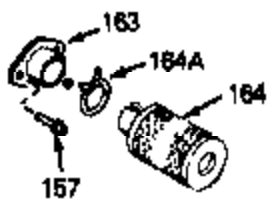

Ref #	Part Number	Qty	Description
41A	0	0	Rivet, Pop (3/16" Dia.)
41A	650735	0	Screw
101A	34476	0	Tank, Fuel (1 qt.)(Black Poly)
102	33032	0	Cap, Fuel filler (Red Plastic) (Spurt
103	28763	0	Screw, Hex washer hd. thread-forming, 10-24
157	650806	0	Screw, Hex washer hd. shoulder, 10-32 x 5/8
202	730194	0	Rope Guide Kit