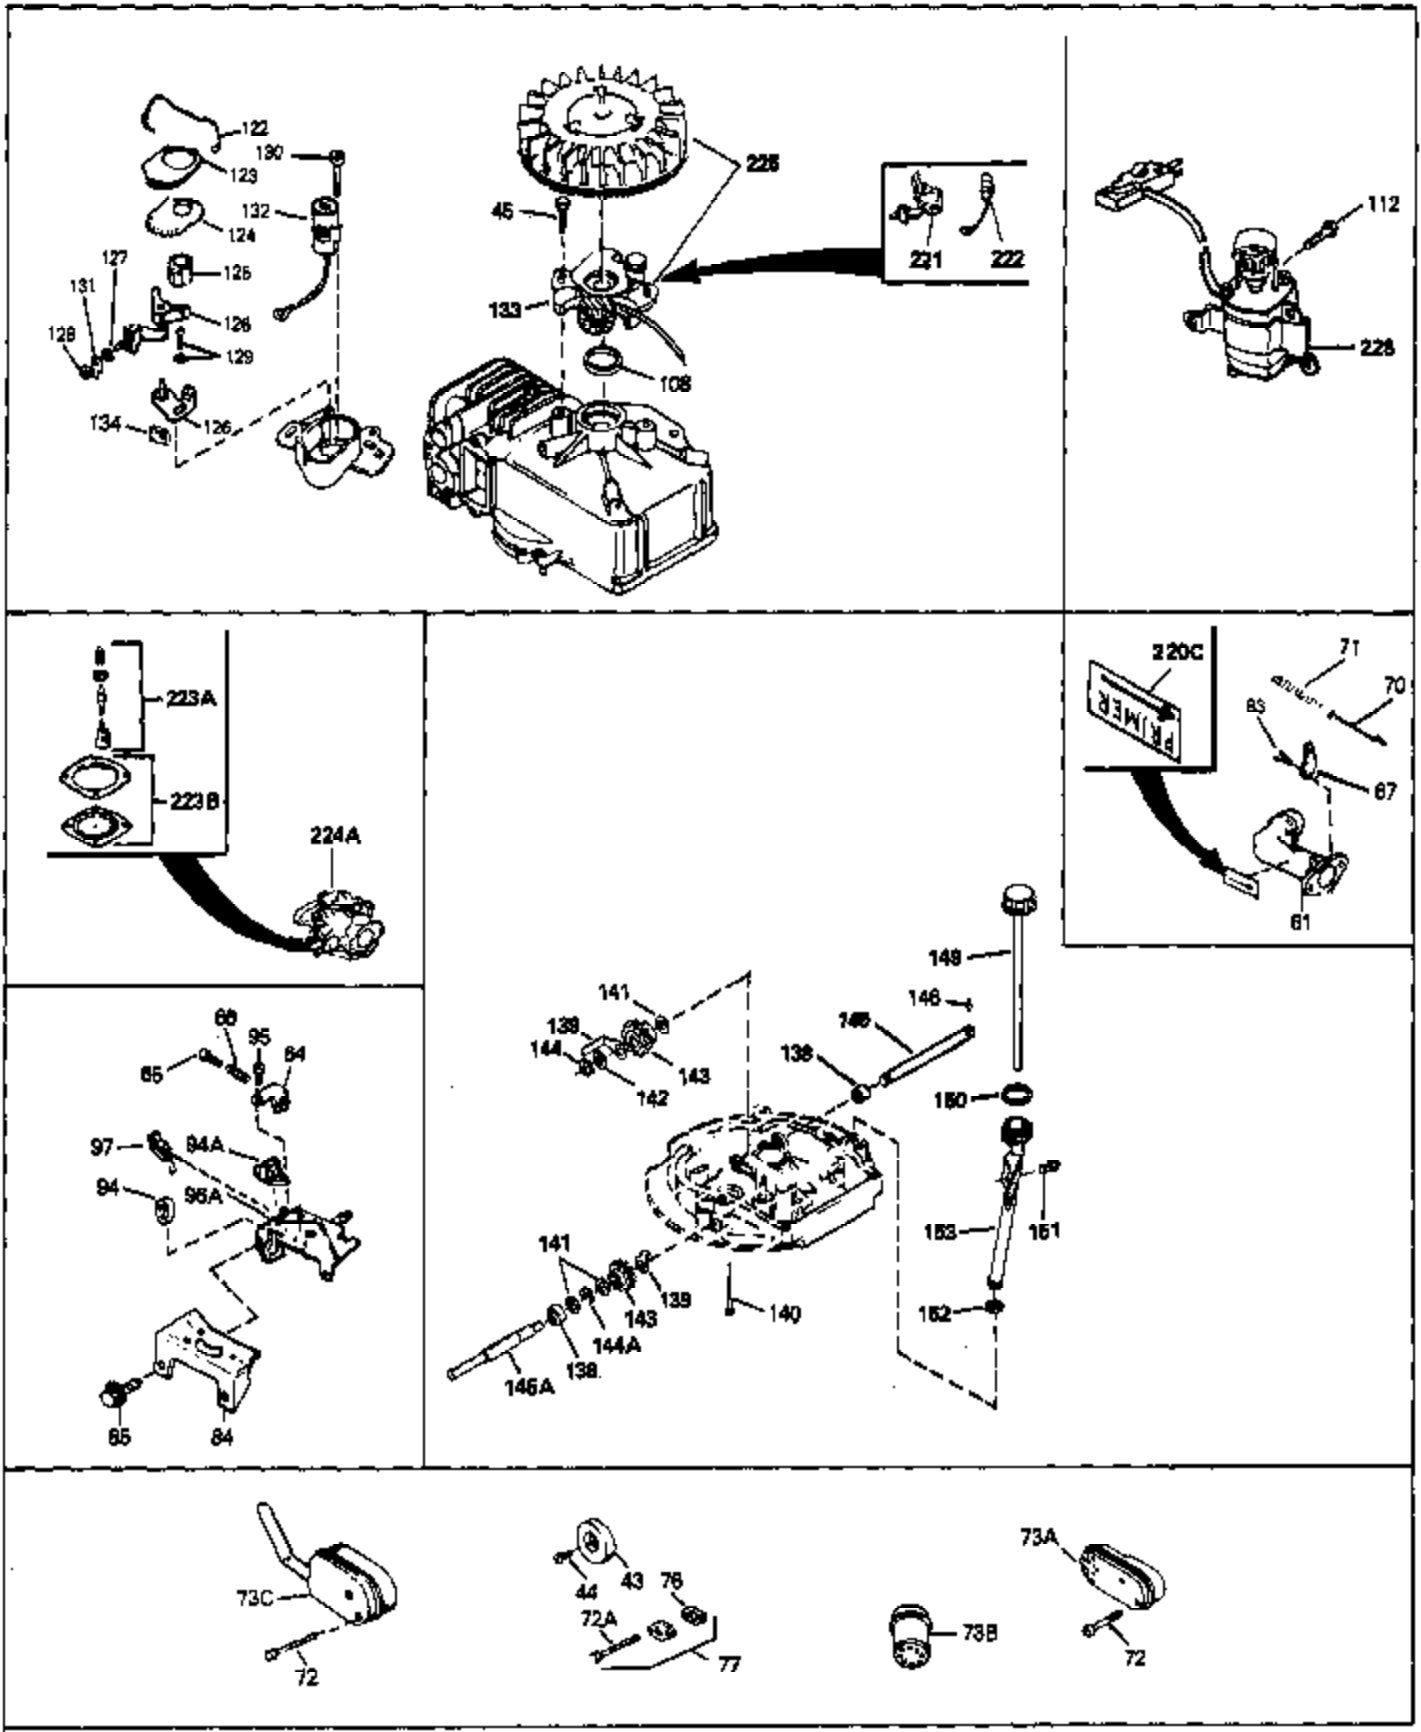

Ref #	Part Number	Qty	Description
70	34337	0	Link, Governor spring
71	31386	0	Spring, Governor
72	650774	0	Screw, Hex hd., 1/4-20 x 2-3/8
72	650795	0	Screw, Hex hd. cap, Sems, 1/4-20 x 2-5/16
72	650869	0	Screw, Hex hd., 1/4-20 x 2-3/4
72	792005	0	Screw, Hex hd., 1/4-20 x 2-1/2
80	34432	0	Wire, Ground (Two female & one double male
81	26756	0	Gasket, Carburetor
82	29752	0	Nut
83	6201	0	Screw
92	28942	0	Screw
93	27793	0	Clip, Conduit
95	30200	0	Screw
96	33155A	0	Control Assy., Speed
97	610973	0	Terminal Assy.
98	34475	0	Housing, Blower
99	650831	0	Screw, Hex washer hd. Powerlok thread,
100	30200	0	Screw
102	33032	0	Cap, Fuel filler (Red Plastic) (Spurt
104	26460	0	Clamp, Fuel line
105	29774	0	Line, Fuel (Braided 8.25")
105	30705	0	Line, Fuel (Braided 16")
105	30962	0	Line, Fuel (Braided 32")
105	34357	0	Line, Fuel (Epichlorohydrin 6-3/4")
106	650815	0	Washer, Belleville
107	650816	0	Nut, Flywheel
109	34113	0	Plug, Screen
121	34431	0	Lamination & Coil Assy.
121	730207	0	Magneto-to-Solid State Conversion Kit
136	650814	0	Screw, Hex hd. Sems, 10-24 x 1
137	611046A	0	Flywheel
154	34340	0	Element, Air cleaner (Poly)
155	34341A	0	Cover, Air cleaner (Black)
156	34339	0	Body, Air cleaner
157	650806	0	Screw, Hex washer hd. shoulder, 10-32 x 5/8
162	34338	0	Gasket, Air cleaner
220	34346	0	Decal, Instruction
220	550223	0	Decal, Name
223	631021	0	Inlet Needle, Seat & Clip Assy.
224	632089	0	Carburetor
226	590531	0	Starter, Side mount rewind
230	33238D	0	Gasket Set

Ref #	Part Number	Qty	Description
41A	0	0	Rivet, Pop (3/16" Dia.)
41A	650735	0	Screw
101A	34476	0	Tank, Fuel (1 qt.)(Black Poly)
102	33032	0	Cap, Fuel filler (Red Plastic) (Spurt
103	28763	0	Screw, Hex washer hd. thread-forming, 10-24
157	650806	0	Screw, Hex washer hd. shoulder, 10-32 x 5/8
202	730194	0	Rope Guide Kit