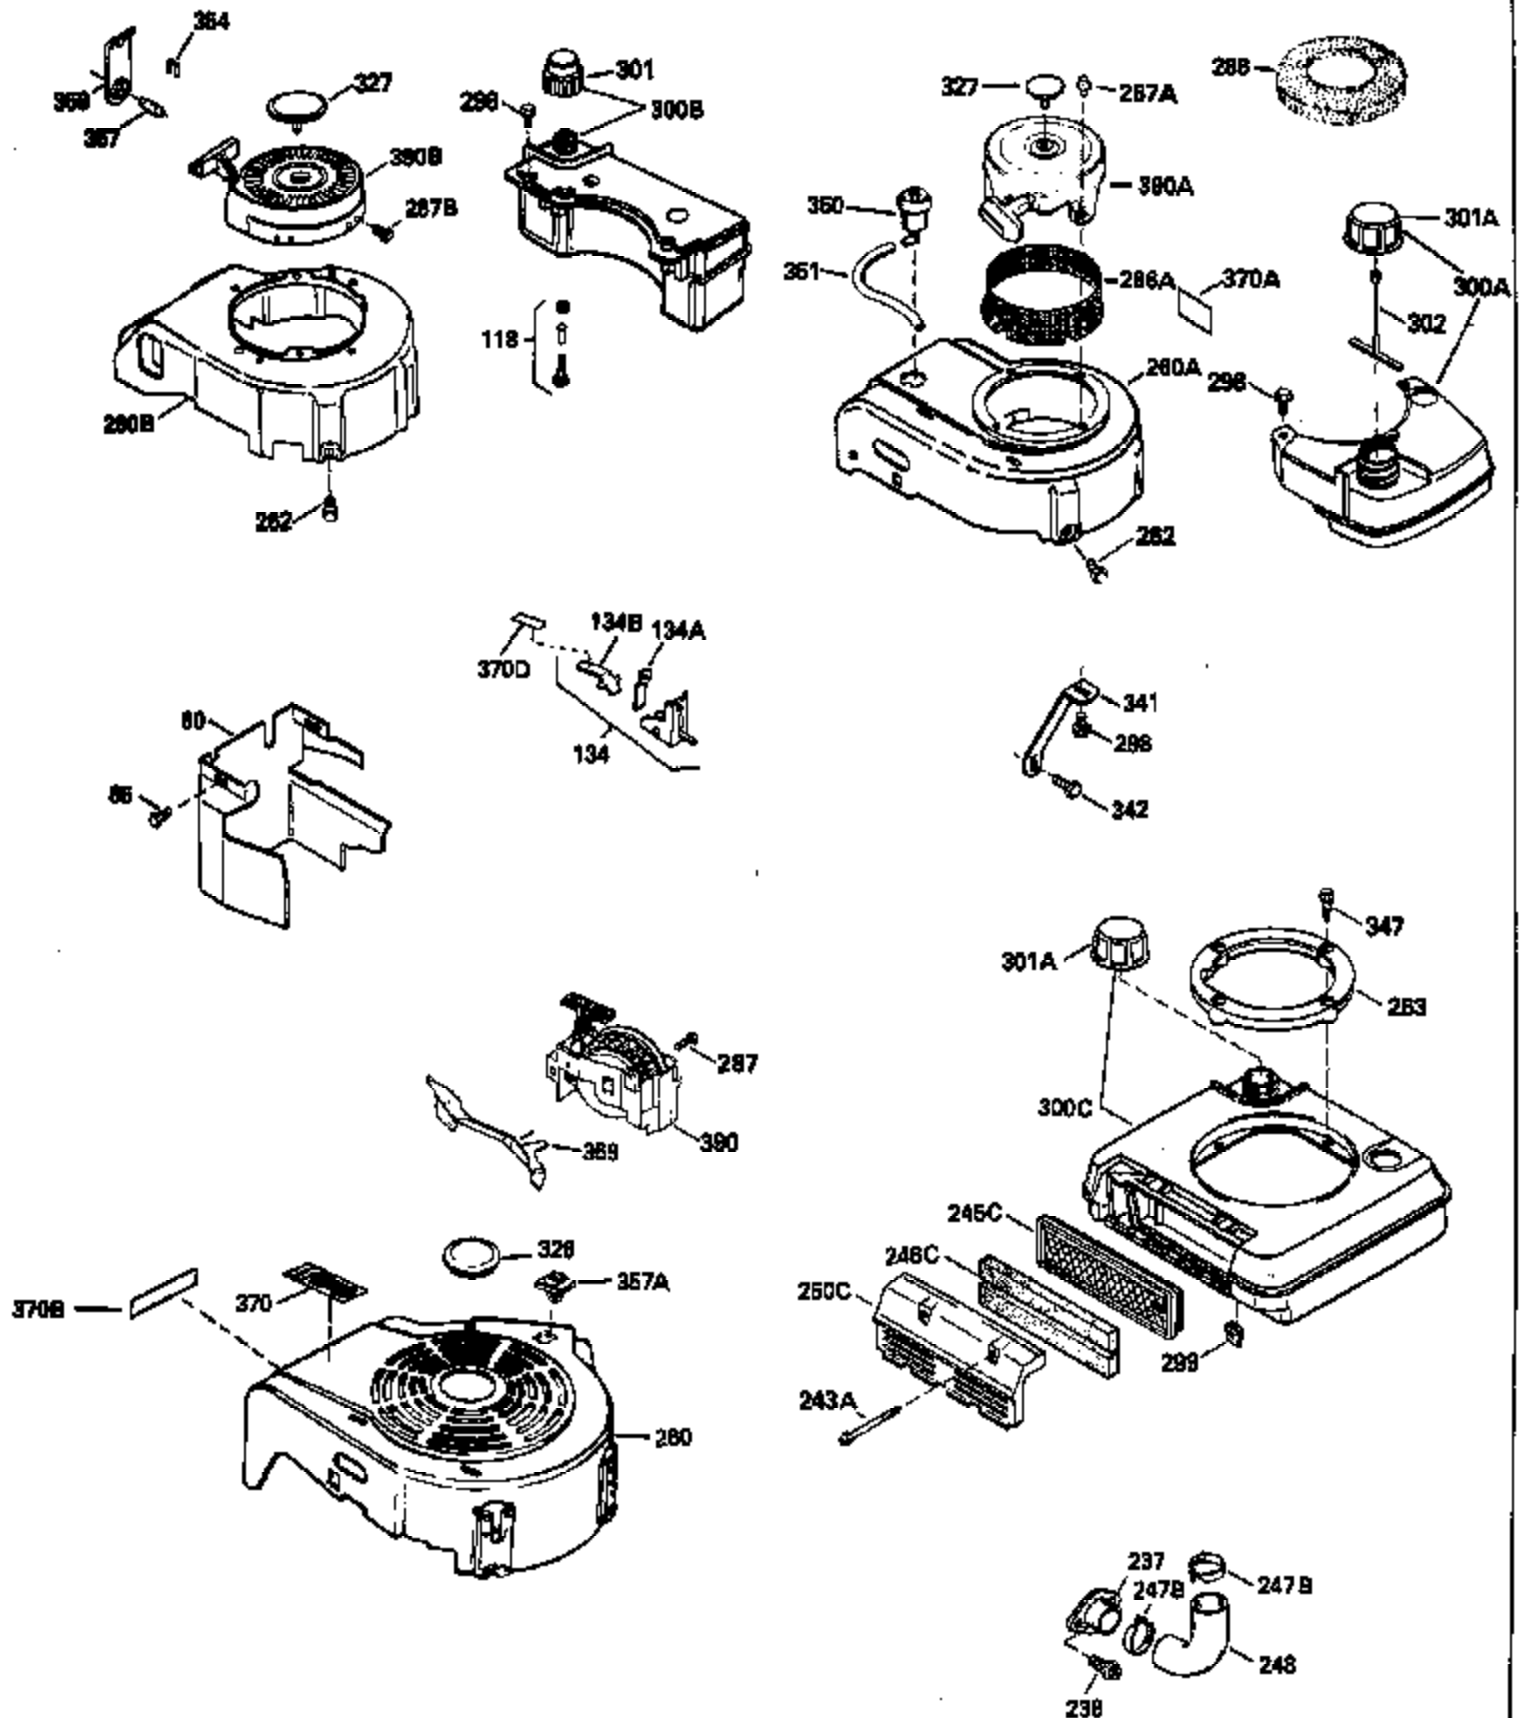

ILLUSTRATION SHOWS TYPICAL PARTS ONLY. ORDER BY PART NUMBER. PARTS NOT LISTED ARE SUPPLIED BY OEM.

Ref #	Part Number	Qty	Description
118	730194		Rope Guide Kit (Use as required with 34476 fuel tank)
238	650806		Screw, 10-32 x 5/8"
246C	35705		Filter, Pre-Air (Optional)
260	34475		Housing, Blower
262	650831		Screw, 1/4-20 x 15/32"
287A	650735		Screw, 10-24 x 3/8" (Use as required)
287A			Pop Rivet, (3/16" Dia.)(Purchase locally)
287	650802		Screw, 1/4-20 x 5/8"
298	28763		Screw, 10-32 x 35/64"
300B	34476		Fuel Tank (Incl. 292 & 301)
301	33032		Fuel Cap
326	34113		Plug, Screen
370	550223		Decal, Name
370A	34346		Decal, Instruction
390	590531		Side Mount Rewind Starter (Refer to Division 5, Section C, page 32 or Fiche 8, Grid G-8 for breakdown)