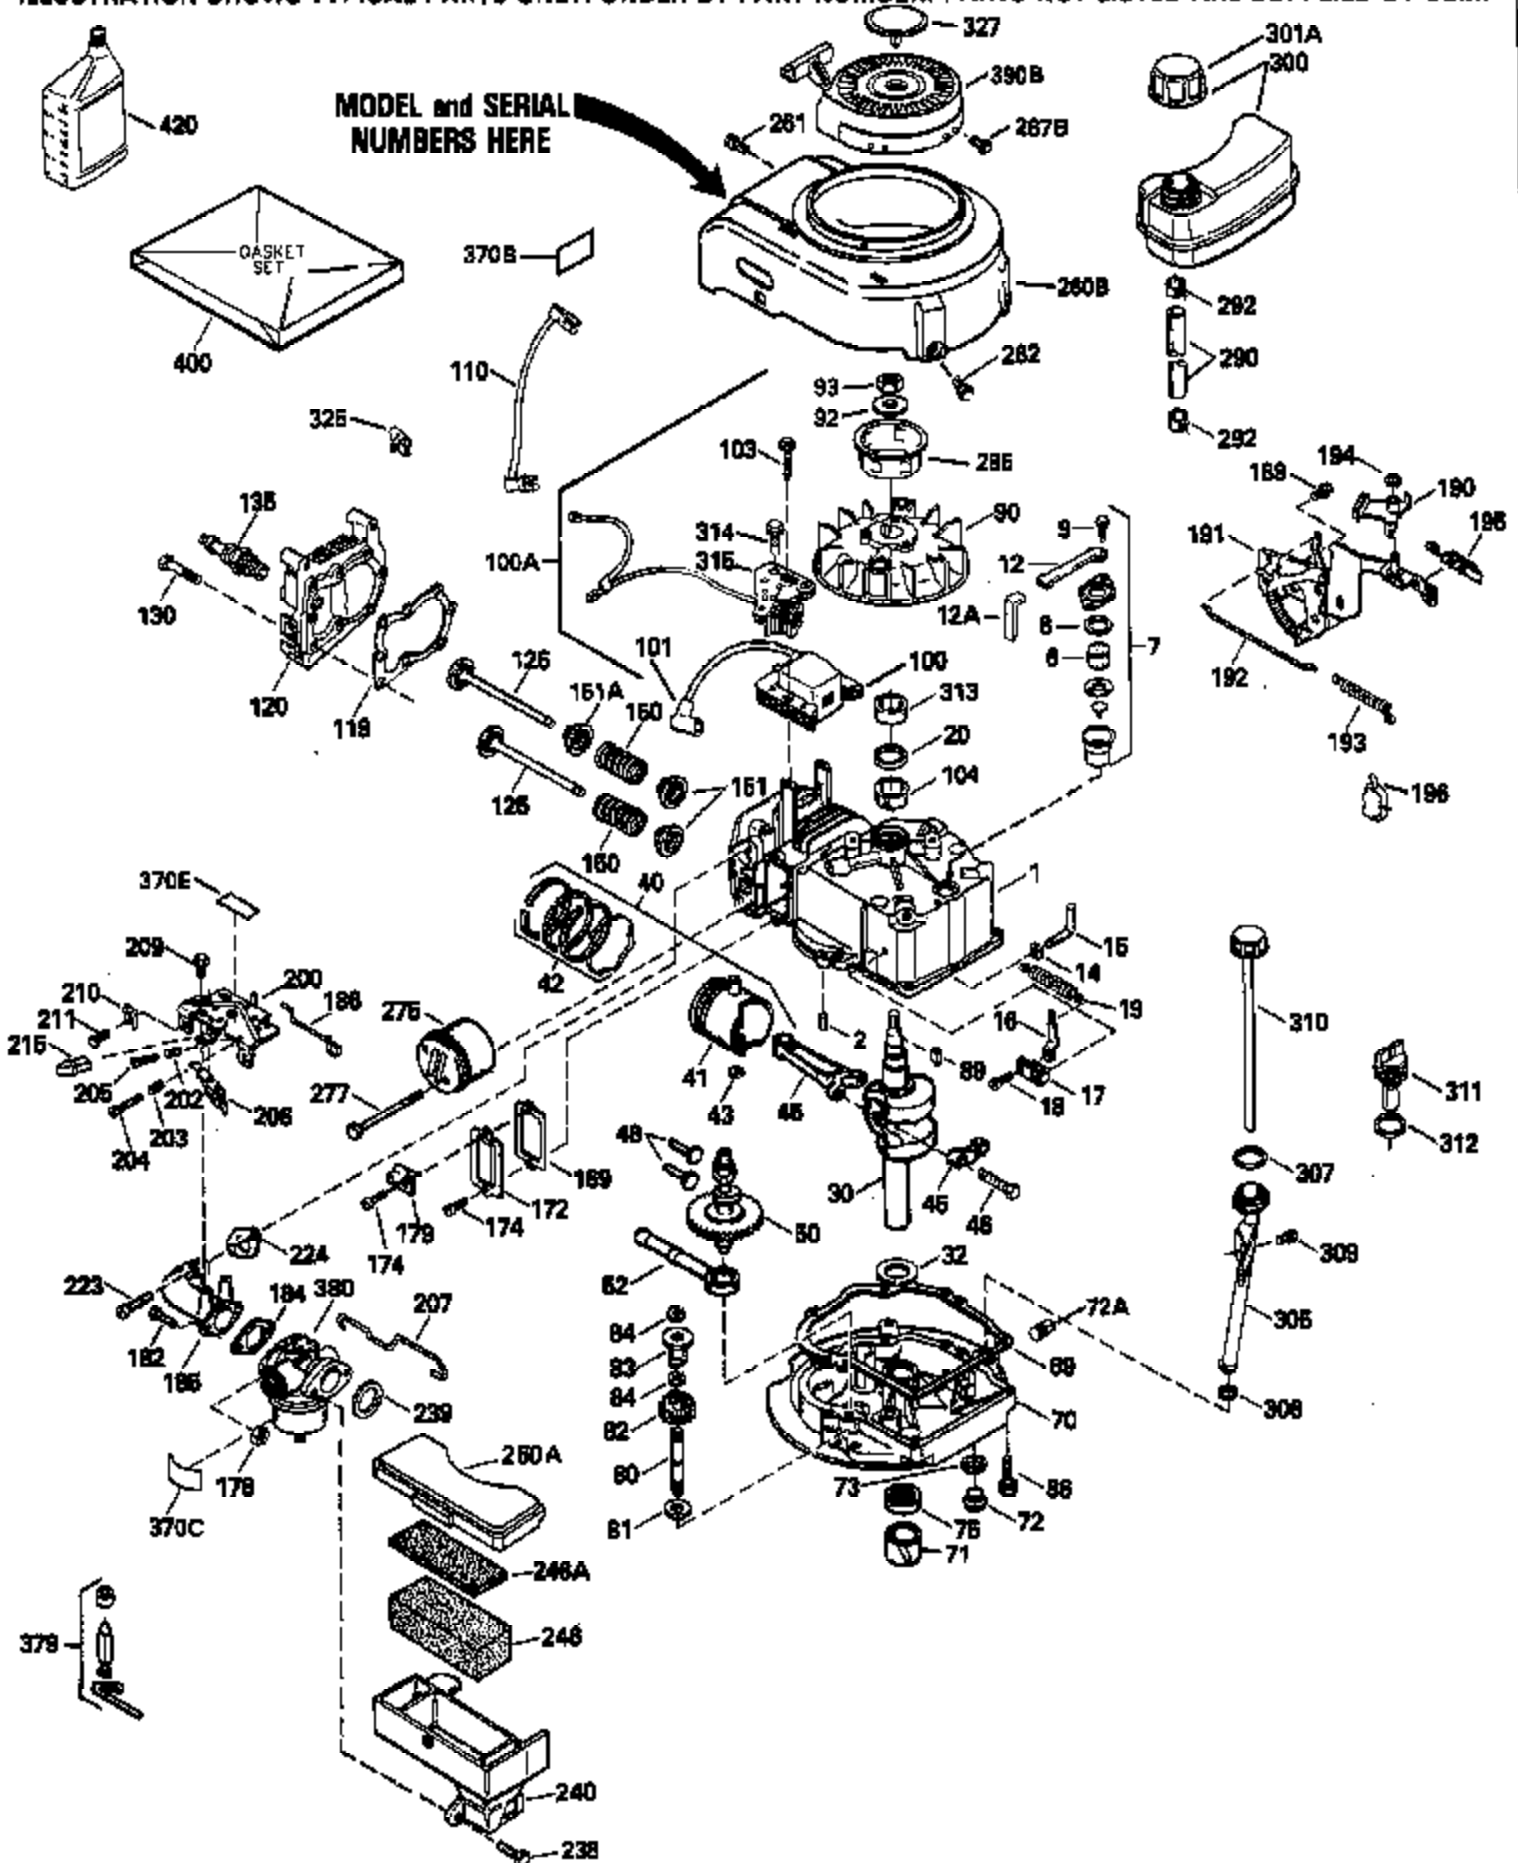

ILLUSTRATION SHOWS TYPICAL PARTS ONLY. ORDER BY PART NUMBER. PARTS NOT LISTED ARE SUPPLIED BY OEM.

Ref #	Part Number	Qty	Description
1	34975		Cylinder Ass'y. (Incl. 2, 8, 9 & 20) (2-1/2")
2	26727		Pin, Dowel
6	33734		Element, Breather
7	34214A		Breather Ass'y. (Incl. 6, 8, 9, 12 & 12A)
8	33735		* Gasket, Breather
9	30200		Screw, 10-24 x 9/16"
12	33886		Tube, Breather
14	28277		Washer
15	30589		Rod, Governor (Incl. 14)
16	31383A		Lever, Governor
17	31335		Clamp, Governor lever
18	650548		Screw, 8-32 x 5/16"
19	31386		Spring, Governor
20	32600		Seal, Oil
30	34463		Crankshaft Ass'y.
40	34514		Piston, Pin & Ring Set (Std.) (2-1/2" Bore)
40	34515		Piston, Pin & Ring Set (.010" OS)
40	34516		Piston, Pin & Ring Set (.020" OS)
41	32538B		Piston & Pin Ass'y. (Incl. 43)(Std.)(2-1/2")
41	32548B		Piston & Pin Ass'y. (Incl. 43) (.010" OS)
41	32549B		Piston & Pin Ass'y. (Incl. 43) (.020" OS)
42	28986		Ring Set (Std.) (2-1/2" Bore)
42	28987		Ring Set (.010" OS)
42	28988		Ring Set (.020" OS)
43	20381		Ring, Piston pin retaining
45	30963B		Rod Assy., Connecting (Incl. 46)
46	32610A		Bolt, Connecting rod
48	27241		Lifter, Valve
50	33148A		Camshaft
52	29914		Oil Pump Assy.
69	35261		* Gasket, Mounting flange
70	35651B		Mounting Flange (Incl. 72, 72A, 73, 7 5 & 80)
72	30572		Plug, Oil drain (Incl. 73)
73	28833		* Drain Plug Gasket (Not req. W/plastic plug)
75	26208		Seal, Oil
80	30574		Shaft, Governor
81	30590A		Washer, Flat
82	30591		Gear Assy., Governor (Incl. 81)
83	30588A		Spool, Governor
84	29193		Ring, Retaining
86	650488		Screw, 1/4-20 x 1-1/4"
89	610995		Flywheel Key
90	611046A		Flywheel
92	650815		Washer, Belleville
93	650816		Nut, Flywheel
100	34431		Solid State Ignition NOTE: Specs with this ignition system can still service individual components (points, condenser, etc.)See Div. 3, Sec. A, page TVS75 & TVS90 4,Reference numbers 122 thru 134. (This coil has been superseded to 730207 solid state conversion kit)
100	730207		Magneto-to-Solid State Conversion Kit (Includes solid state module, solid state flywheel key, and instructions.)(Use as required on external ignition engines only.)
101	610118		Cover, Spark plug
103	650814		Screw, Torx T-15, 10-24 x 1"
110	34432		Ground Wire
119	29953C		* Gasket, Cylinder head