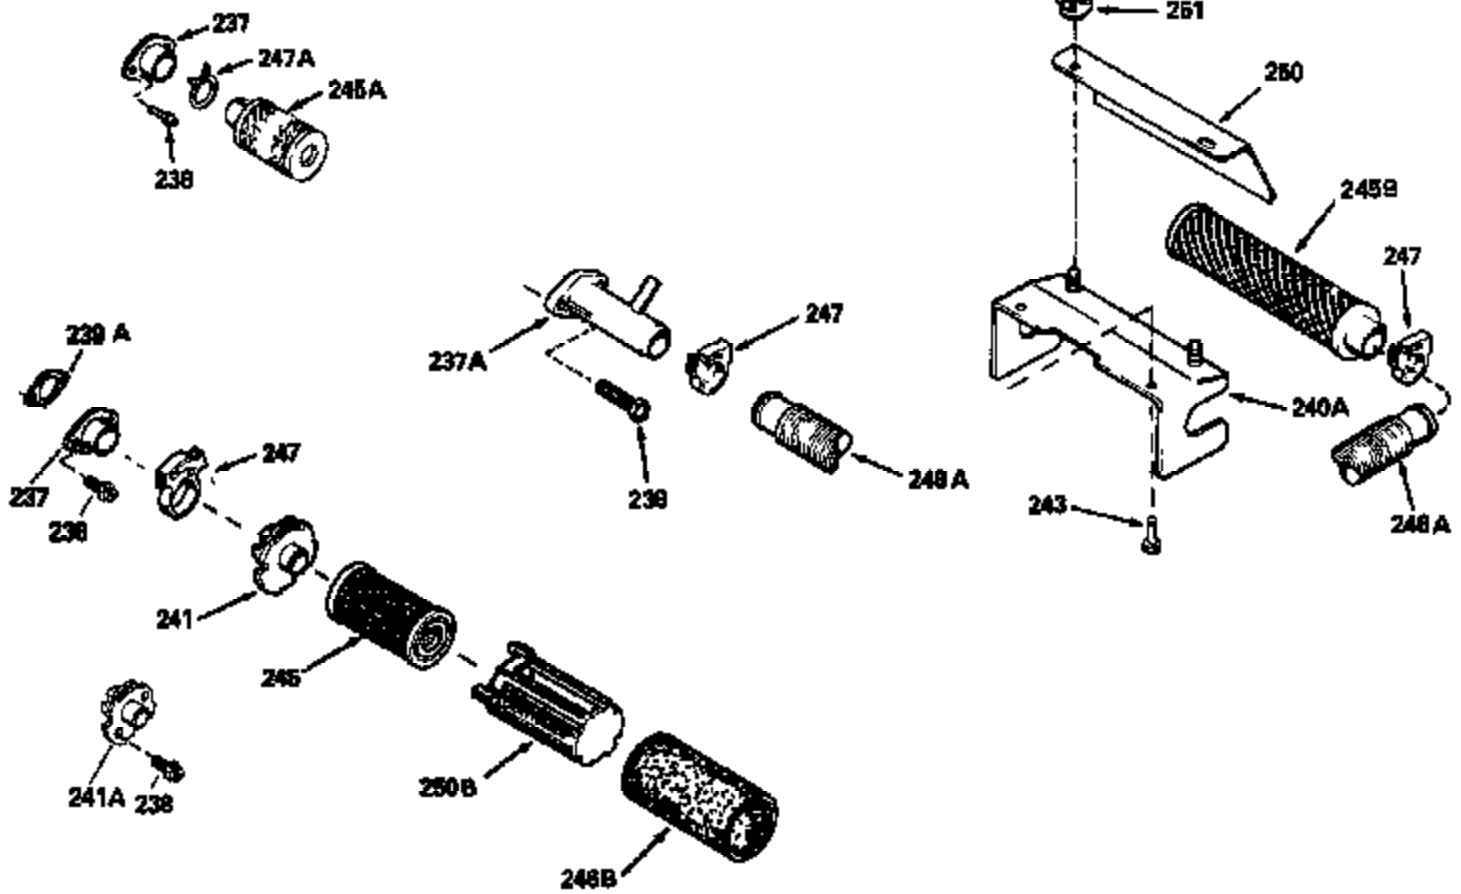

Ref #	Part Number	Qty	Description
19	31386		Spring, Governor
69	35261		* Gasket, Mounting flange
167	32924		Spring, Speed adjusting screw
168	650688		Screw, 10-32 x 1"
182	6201		Screw, 1/4-28 x 7/8"
185	31384A		Pipe, Intake (Incl. 224)
186	34337		Link, Governor spring
201	33150		Bracket, Over ride control
209	30200		Screw, 10-24 x 9/16"
223	650451		Screw, 1/4-20 x 1"
238	650806		Screw, 10-32 x 5/8"
246B	35435		Filter, Pre-Air (Use as required)