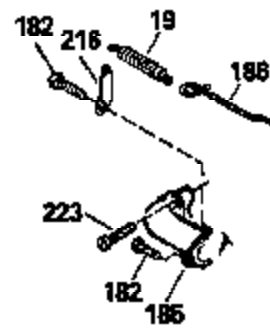

Ref #	Part Number	Qty	Description
19	31386		Spring, Governor
69	35261		* Gasket, Mounting flange
167	32924		Spring, Speed adjusting screw
168	650688		Screw, 10-32 x 1"
182	6201		Screw, 1/4-28 x 7/8"
185	31384A		Pipe, Intake (Incl. 224)
186	34337		Link, Governor spring
201	33150		Bracket, Over ride control
209	30200		Screw, 10-24 x 9/16"
223	650451		Screw, 1/4-20 x 1"
238	650806		Screw, 10-32 x 5/8"
246B	35435		Filter, Pre-Air (Use as required)