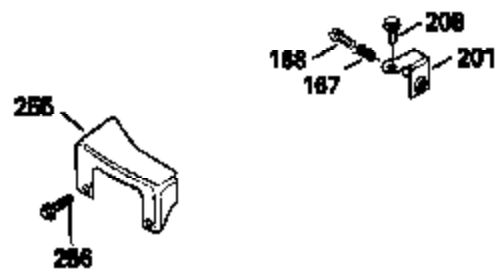

Ref #	Part Number	Qty	Description
19	31386		Spring, Governor
69	35261		* Gasket, Mounting flange
167	32924		Spring, Speed adjusting screw
168	650688		Screw, 10-32 x 1"
182	6201		Screw, 1/4-28 x 7/8"
185	31384A		Pipe, Intake (Incl. 224)
186	34337		Link, Governor spring
201	33150		Bracket, Over ride control
209	30200		Screw, 10-24 x 9/16"
223	650451		Screw, 1/4-20 x 1"
238	650806		Screw, 10-32 x 5/8"
246B	35435		Filter, Pre-Air (Use as required)