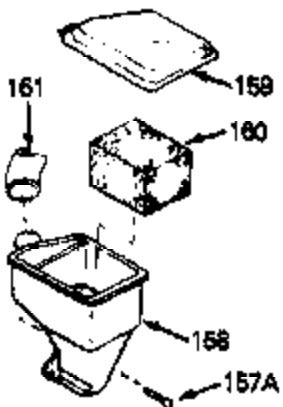

Ref #	Part Number	Qty	Description
68A	31342	0	Spring, Compression
68	33802	0	Spring Compression
69	650549	0	Screw
69A	650777	0	Screw, Slotted fil. hd. mach., 6-32 x 7/16
70	34337	0	Link, Governor spring
70A	34336	0	Link, Governor-to-throttle
71	31361	0	Spring, Governor
72	650774	0	Screw, Hex hd., 1/4-20 x 2-3/8
72	650795	0	Screw, Hex hd. cap, Sems, 1/4-20 x 2-5/16
72	650869	0	Screw, Hex hd., 1/4-20 x 2-3/4
72	792005	0	Screw, Hex hd., 1/4-20 x 2-1/2
73	27181B	0	Muffler
80	34432	0	Wire, Ground (Two female & one double male
81	26756	0	Gasket, Carburetor
82	29752	0	Nut
83	6201	0	Screw
95	30200	0	Screw
96	33205A	0	Control Assy., Speed
97	610973	0	Terminal Assy.
98	34345	0	Housing, Blower
99	650831	0	Screw, Hex washer hd. Powerlok thread,
100	30200	0	Screw
101	32170A	0	Tank Assy., Fuel (White Poly) (1 qt.)
102	33032	0	Cap, Fuel filler (Red Plastic) (Spurt
104	26460	0	Clamp, Fuel line
105	29774	0	Line, Fuel (Braided 8.25")
105	30705	0	Line, Fuel (Braided 16")
105	30962	0	Line, Fuel (Braided 32")
105	34357	0	Line, Fuel (Epichlorohydrin 6-3/4")
106	650815	0	Washer, Belleville
107	650816	0	Nut, Flywheel
109	34113	0	Plug, Screen
121	34431	0	Lamination & Coil Assy.
121	730207	0	Magneto-to-Solid State Conversion Kit
136	650814	0	Screw, Hex hd. Sems, 10-24 x 1
137	611046A	0	Flywheel
154	34340	0	Element, Air cleaner (Poly)
155	34341A	0	Cover, Air cleaner (Black)
156	34339	0	Body, Air cleaner
157	650806	0	Screw, Hex washer hd. shoulder, 10-32 x 5/8
162	34338	0	Gasket, Air cleaner
220E	35344	0	Decal, Control
220B	34363	0	Decal, Instruction
220	34346	0	Decal, Instruction
220	550223	0	Decal, Name
223	631021	0	Inlet Needle, Seat & Clip Assy.
224	632046A	0	Carburetor
226	590531	0	Starter, Side mount rewind
230	33238D	0	Gasket Set