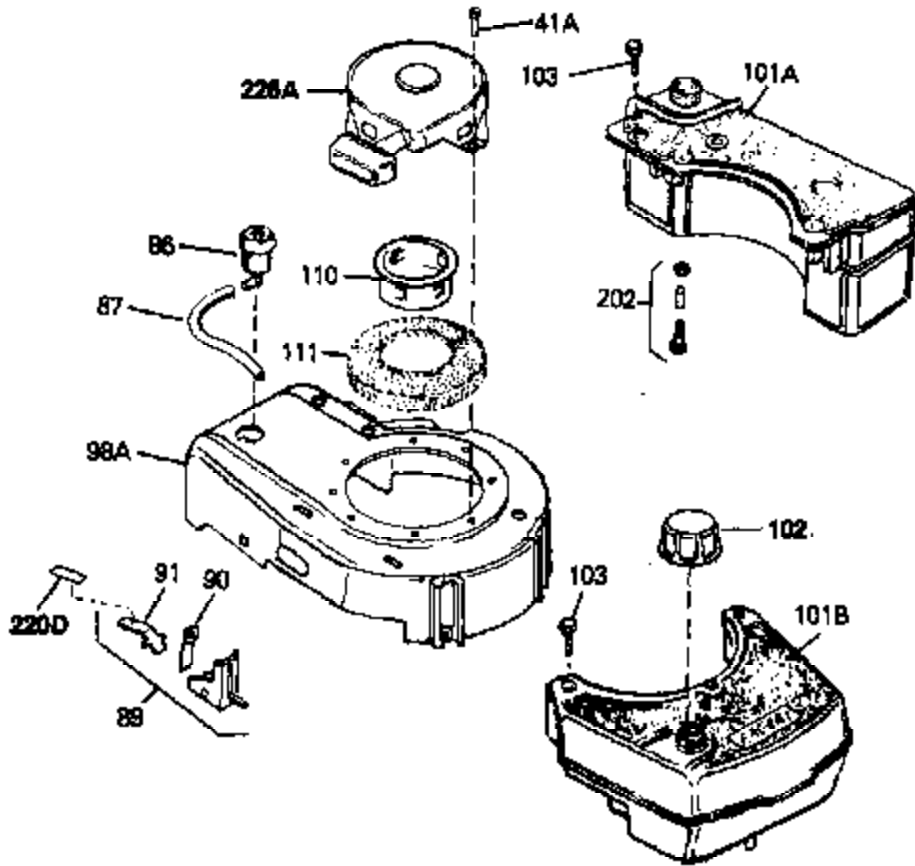

Ref #	Part Number	Qty	Description
68A	31342	0	Spring, Compression
68	33802	0	Spring Compression
69	650549	0	Screw
69A	650777	0	Screw, Slotted fil. hd. mach., 6-32 x 7/16
70	34337	0	Link, Governor spring
70A	34336	0	Link, Governor-to-throttle
71	31361	0	Spring, Governor
72	650774	0	Screw, Hex hd., 1/4-20 x 2-3/8
72	650795	0	Screw, Hex hd. cap, Sems, 1/4-20 x 2-5/16
72	650869	0	Screw, Hex hd., 1/4-20 x 2-3/4
72	792005	0	Screw, Hex hd., 1/4-20 x 2-1/2
73	27181B	0	Muffler
80	34432	0	Wire, Ground (Two female & one double male
81	26756	0	Gasket, Carburetor
82	29752	0	Nut
83	6201	0	Screw
95	30200	0	Screw
96	33205A	0	Control Assy., Speed
97	610973	0	Terminal Assy.
98	34345	0	Housing, Blower
99	650831	0	Screw, Hex washer hd. Powerlok thread,
100	30200	0	Screw
101	32170A	0	Tank Assy., Fuel (White Poly) (1 qt.)
102	33032	0	Cap, Fuel filler (Red Plastic) (Spurt
104	26460	0	Clamp, Fuel line
105	29774	0	Line, Fuel (Braided 8.25")
105	30705	0	Line, Fuel (Braided 16")
105	30962	0	Line, Fuel (Braided 32")
105	34357	0	Line, Fuel (Epichlorohydrin 6-3/4")
106	650815	0	Washer, Belleville
107	650816	0	Nut, Flywheel
109	34113	0	Plug, Screen
121	34431	0	Lamination & Coil Assy.
121	730207	0	Magneto-to-Solid State Conversion Kit
136	650814	0	Screw, Hex hd. Sems, 10-24 x 1
137	611046A	0	Flywheel
154	34340	0	Element, Air cleaner (Poly)
155	34341A	0	Cover, Air cleaner (Black)
156	34339	0	Body, Air cleaner
157	650806	0	Screw, Hex washer hd. shoulder, 10-32 x 5/8
162	34338	0	Gasket, Air cleaner
220E	35344	0	Decal, Control
220B	34363	0	Decal, Instruction
220	34346	0	Decal, Instruction
220	550223	0	Decal, Name
223	631021	0	Inlet Needle, Seat & Clip Assy.
224	632046A	0	Carburetor
226	590531	0	Starter, Side mount rewind
230	33238D	0	Gasket Set

Ref #	Part Number	Qty	Description
41A	0	0	Rivet, Pop (3/16" Dia.)
41A	650735	0	Screw
102	33032	0	Cap, Fuel filler (Red Plastic) (Spurt
157	650806	0	Screw, Hex washer hd. shoulder, 10-32 x 5/8
202	730194	0	Rope Guide Kit