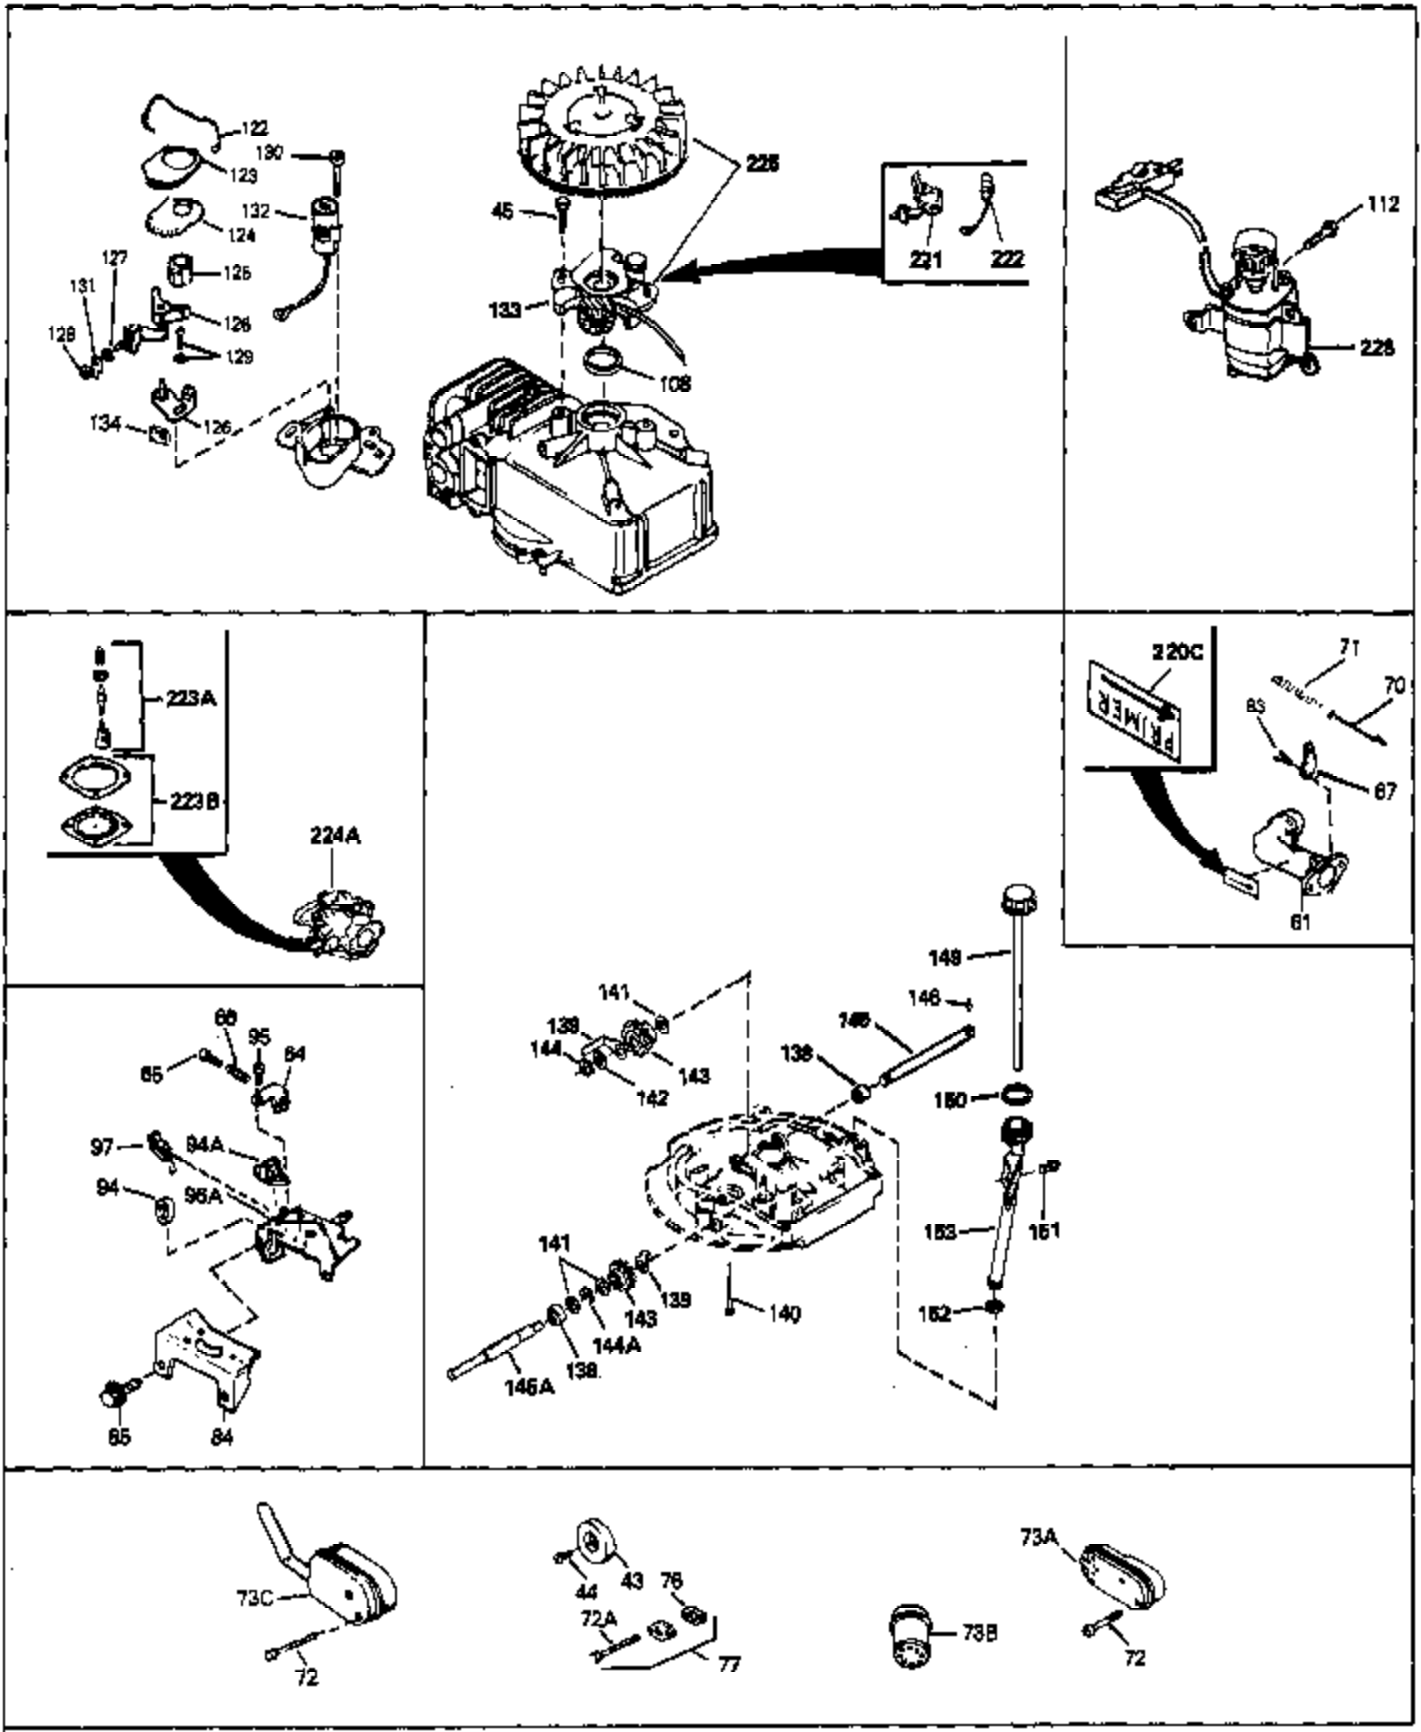

Ref #	Part Number	Qty	Description
68A	31342	0	Spring, Compression
68	33802	0	Spring Compression
69	650549	0	Screw
69A	650777	0	Screw, Slotted fil. hd. mach., 6-32 x 7/16
70	34337	0	Link, Governor spring
70A	34336	0	Link, Governor-to-throttle
71	31361	0	Spring, Governor
72	650774	0	Screw, Hex hd., 1/4-20 x 2-3/8
72	650795	0	Screw, Hex hd. cap, Sems, 1/4-20 x 2-5/16
72	650869	0	Screw, Hex hd., 1/4-20 x 2-3/4
72	792005	0	Screw, Hex hd., 1/4-20 x 2-1/2
73	27181B	0	Muffler
80	34432	0	Wire, Ground (Two female & one double male
81	26756	0	Gasket, Carburetor
82	29752	0	Nut
83	6201	0	Screw
95	30200	0	Screw
96	33205A	0	Control Assy., Speed
97	610973	0	Terminal Assy.
98	34345	0	Housing, Blower
99	650831	0	Screw, Hex washer hd. Powerlok thread,
100	30200	0	Screw
101	32170A	0	Tank Assy., Fuel (White Poly) (1 qt.)
102	33032	0	Cap, Fuel filler (Red Plastic) (Spurt
104	26460	0	Clamp, Fuel line
105	29774	0	Line, Fuel (Braided 8.25")
105	30705	0	Line, Fuel (Braided 16")
105	30962	0	Line, Fuel (Braided 32")
105	34357	0	Line, Fuel (Epichlorohydrin 6-3/4")
106	650815	0	Washer, Belleville
107	650816	0	Nut, Flywheel
109	34113	0	Plug, Screen
121	34431	0	Lamination & Coil Assy.
121	730207	0	Magneto-to-Solid State Conversion Kit
136	650814	0	Screw, Hex hd. Sems, 10-24 x 1
137	611046A	0	Flywheel
154	34340	0	Element, Air cleaner (Poly)
155	34341A	0	Cover, Air cleaner (Black)
156	34339	0	Body, Air cleaner
157	650806	0	Screw, Hex washer hd. shoulder, 10-32 x 5/8
162	34338	0	Gasket, Air cleaner
220E	35344	0	Decal, Control
220B	34363	0	Decal, Instruction
220	34346	0	Decal, Instruction
220	550223	0	Decal, Name
223	631021	0	Inlet Needle, Seat & Clip Assy.
224	632046A	0	Carburetor
226	590531	0	Starter, Side mount rewind
230	33238D	0	Gasket Set

Ref #	Part Number	Qty	Description
41A	0	0	Rivet, Pop (3/16" Dia.)
41A	650735	0	Screw
102	33032	0	Cap, Fuel filler (Red Plastic) (Spurt
157	650806	0	Screw, Hex washer hd. shoulder, 10-32 x 5/8
202	730194	0	Rope Guide Kit